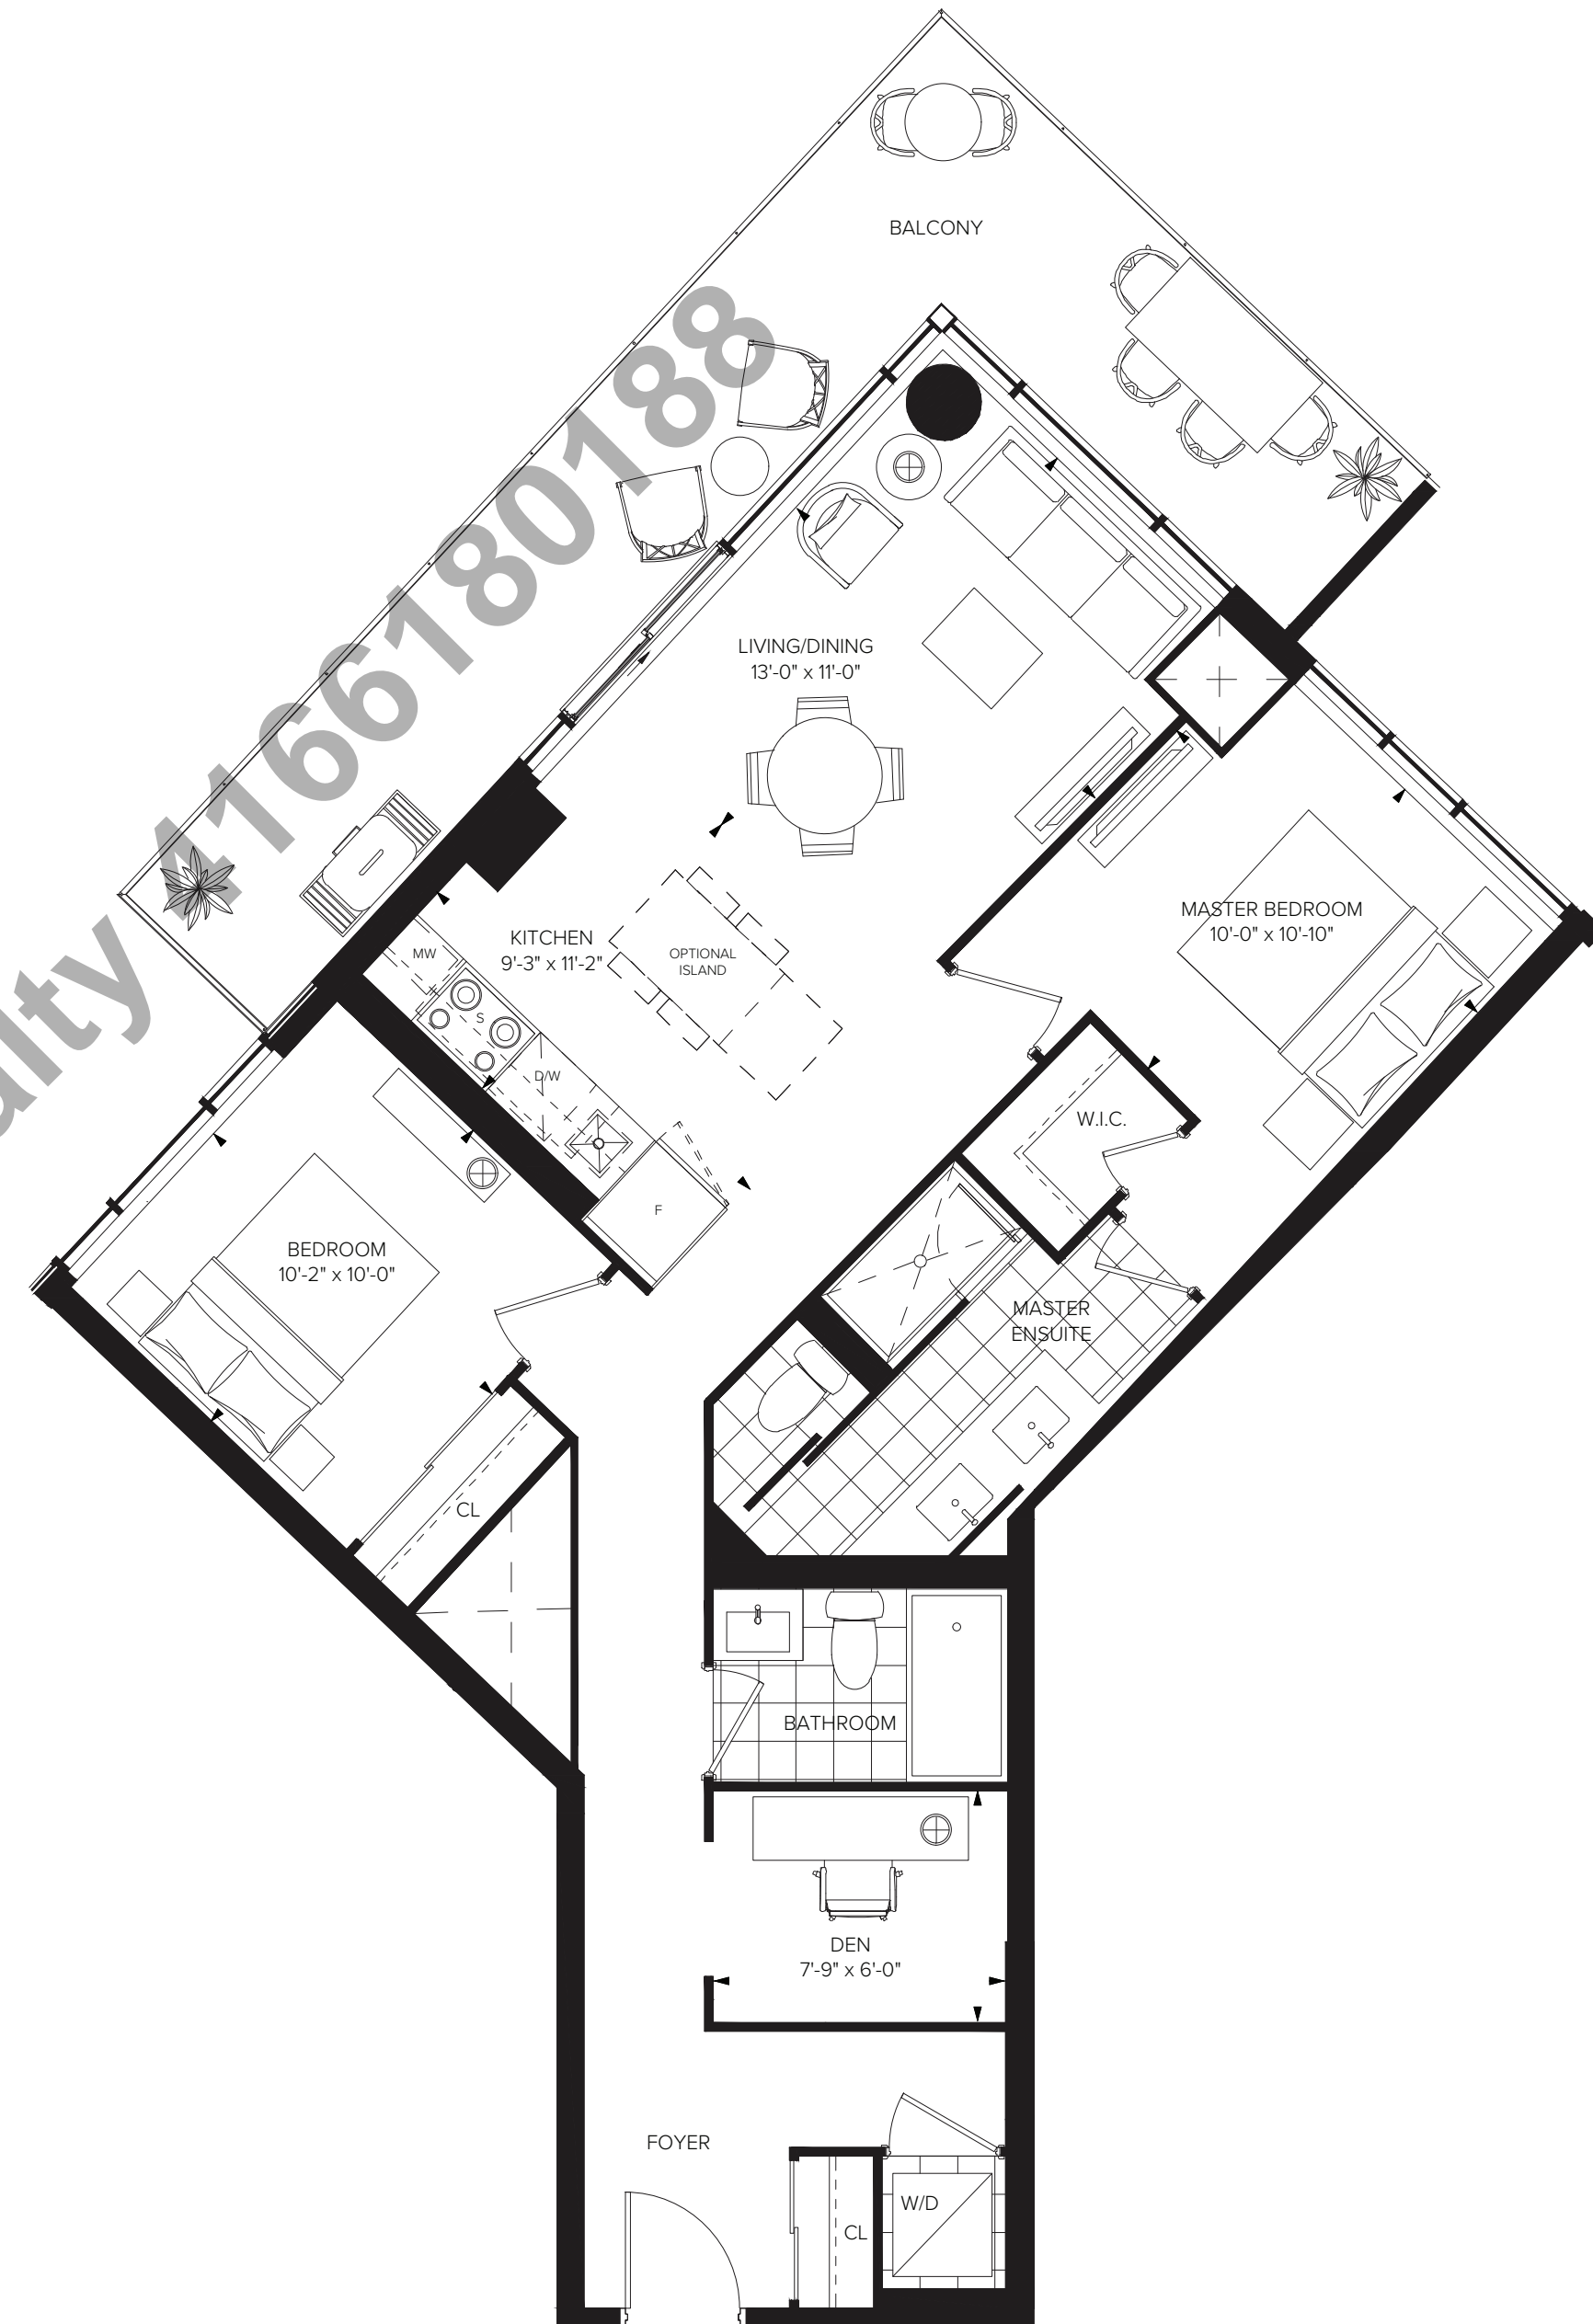

1 BEDROOM, 1 BATH

541 SQ.FT.

Plan is not to scale and all illustrations are artist concept only. Dimensions, specifications, layouts and materials are approximate only and are subject to change without notice. Tile patterns may vary. Window size and location may vary. Actual usable floor space may vary from stated floor area. Bulkheads required for mechanical purposes such as kitchen and washroom exhausts and heating and cooling ducts have not been indicated. Balcony location(s) and sizes vary per floor. Furniture and islands shown are displayed for illustration purposes only and are not included in the sale price. Suites are sold unfurnished. E.&O.E.

2 BEDROOM + DEN, 2 BATH

985 SQ.FT.

Plan is not to scale and all illustrations are artist concept only. Dimensions, specifications, layouts and materials are approximate only and are subject to change without notice. Tile patterns may vary. Window size and location may vary. Actual usable floor space may vary from stated floor area. Bulkheads required for mechanical purposes such as kitchen and washroom exhausts and heating and cooling ducts have not been indicated. Balcony location(s) and sizes vary per floor. Furniture and islands shown are displayed for illustration purposes only and are not included in the sale price. Suites are sold unfurnished. E.&O.E.