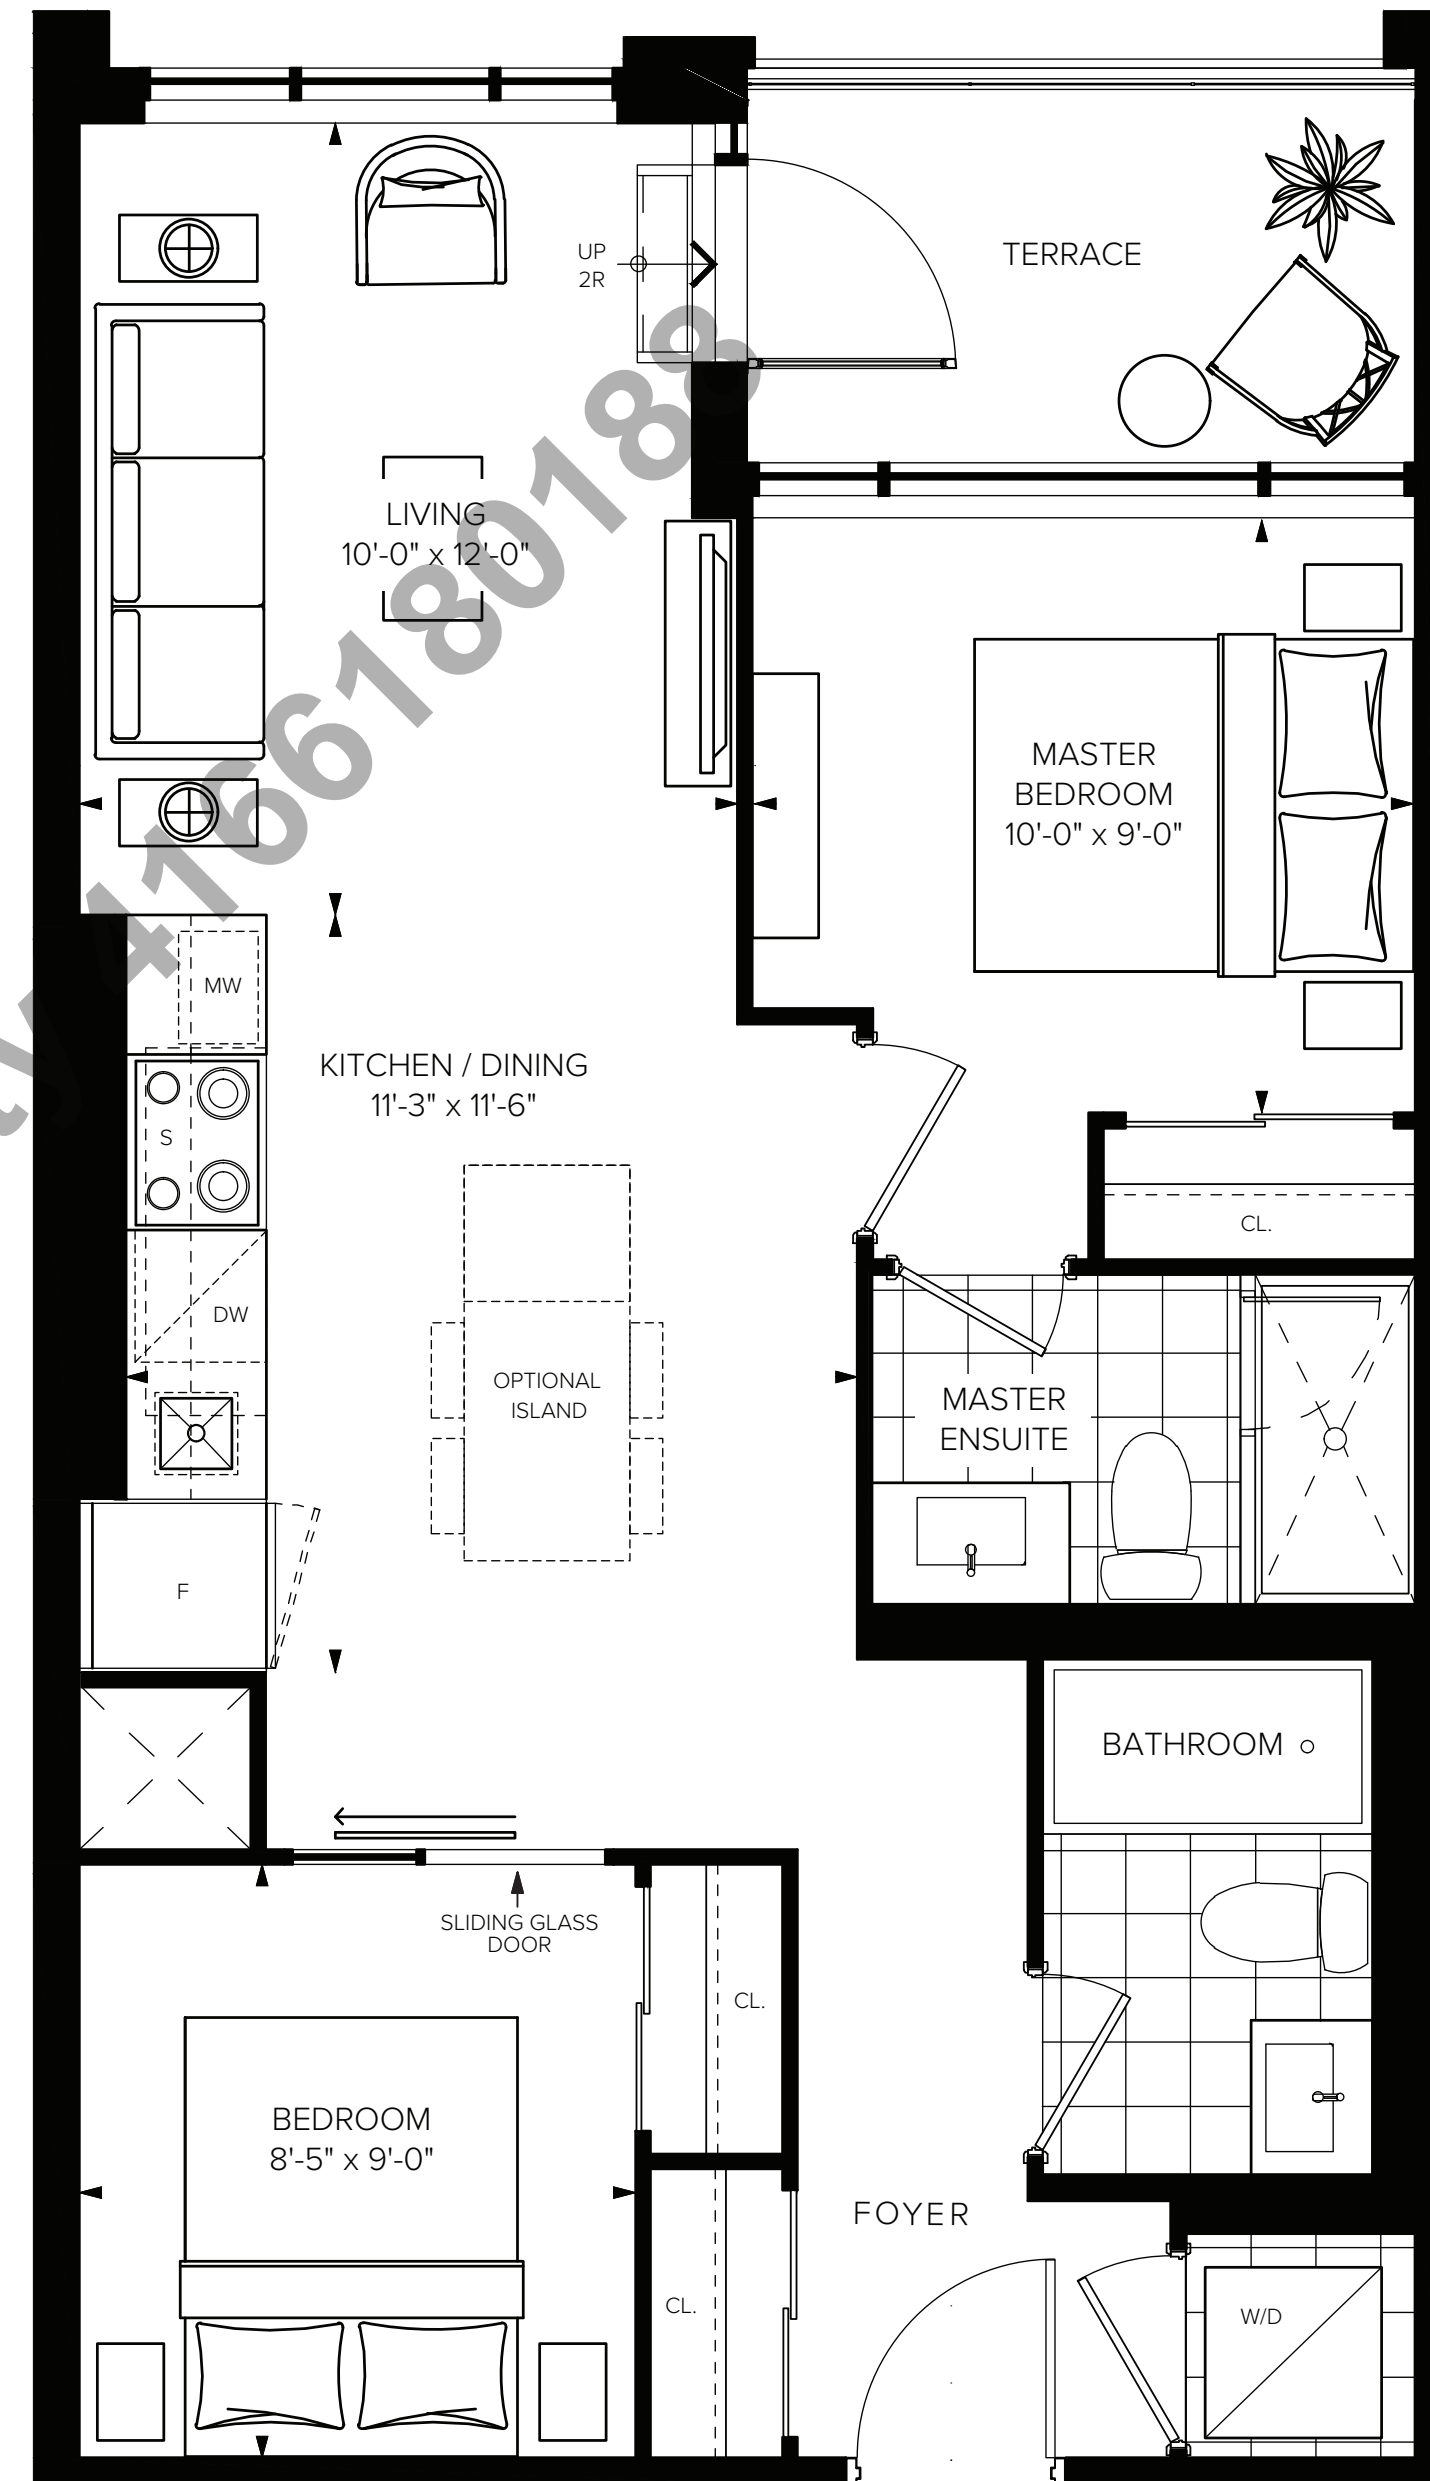

2 BEDROOM, 2 BATH

709 SQ.FT.

Plan is not to scale and all illustrations are artist concept only. Dimensions, specifications, layouts and materials are approximate only and are subject to change without notice. Tile patterns may vary. Window size and location may vary. Actual usable floor space may vary from stated floor area. Bulkheads required for mechanical purposes such as kitchen and washroom exhausts and heating and cooling ducts have not been indicated. Balcony location(s) and sizes vary per floor. Furniture and islands shown are displayed for illustration purposes only and are not included in the sale price. Suites are sold unfurnished. E.&O.E.