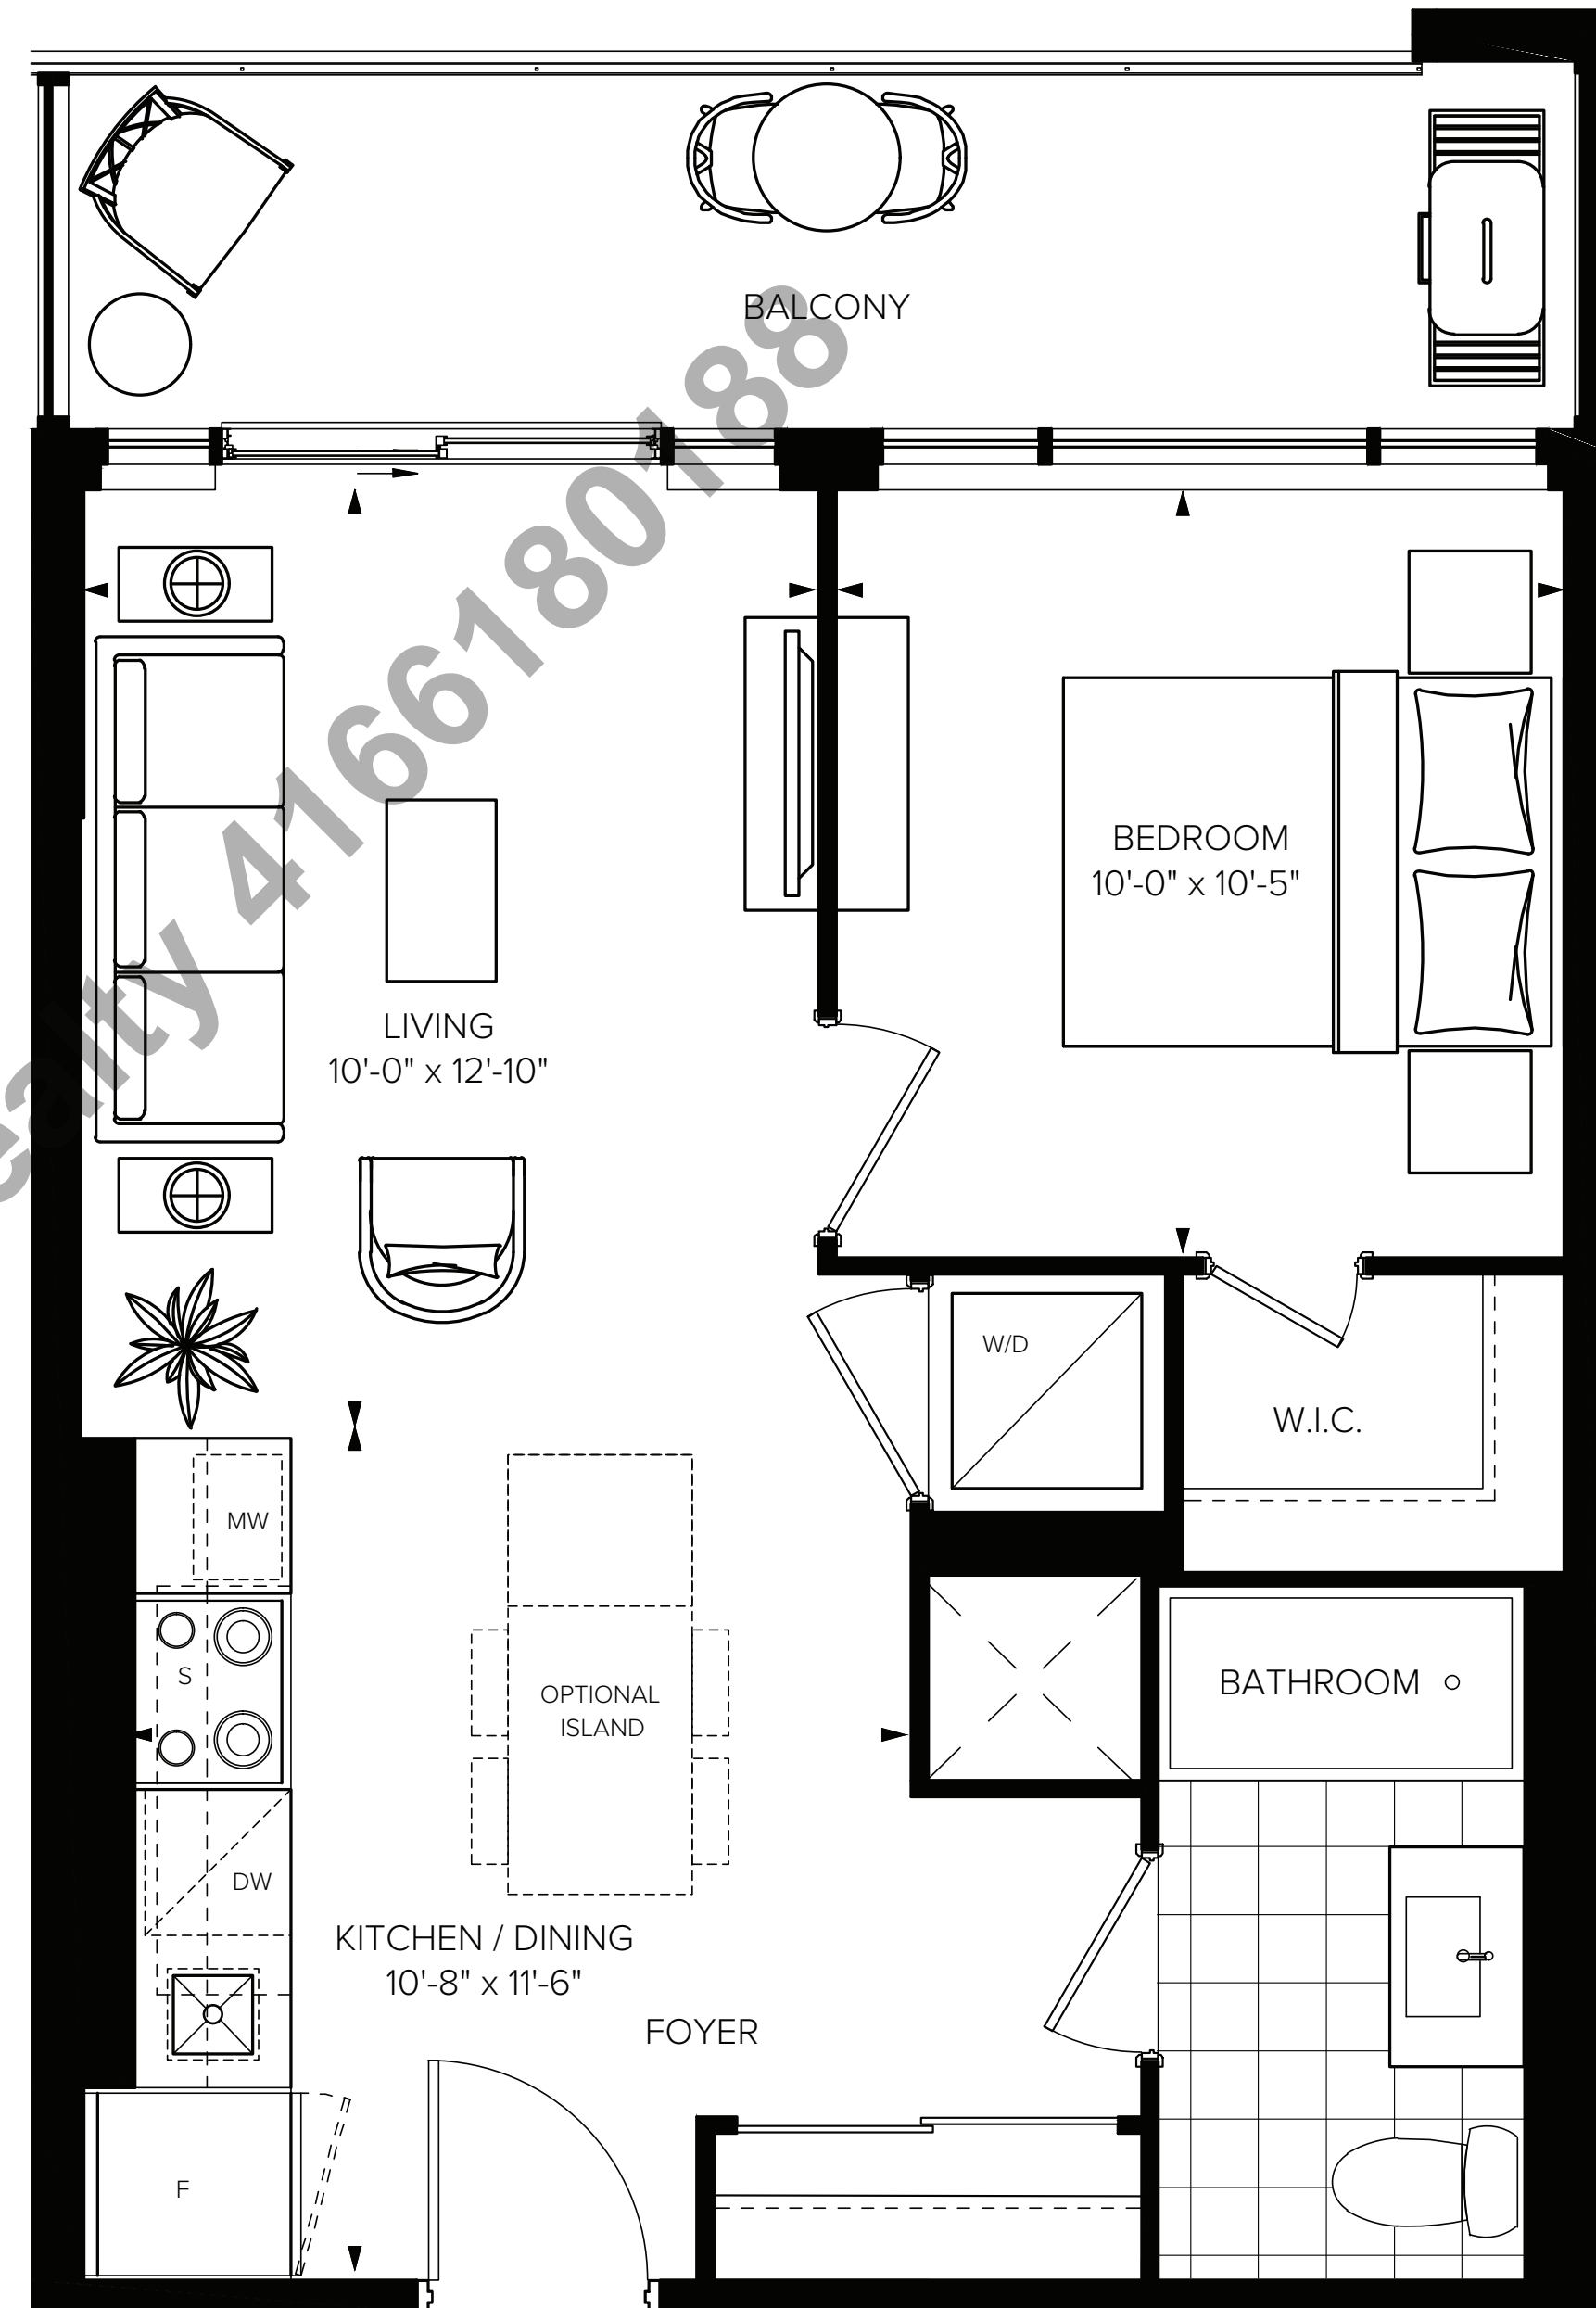

1 BEDROOM, 1 BATH

541 SQ.FT.

Plan is not to scale and all illustrations are artist concept only. Dimensions, specifications, layouts and materials are approximate only and are subject to change without notice. Tile patterns may vary. Window size and location may vary. Actual usable floor space may vary from stated floor area. Bulkheads required for mechanical purposes such as kitchen and washroom exhausts and heating and cooling ducts have not been indicated. Balcony location(s) and sizes vary per floor. Furniture and islands shown are displayed for illustration purposes only and are not included in the sale price. Suites are sold unfurnished. E.&O.E.

1 BEDROOM + DEN, 1 BATH

593 SQ.FT.

Plan is not to scale and all illustrations are artist concept only. Dimensions, specifications, layouts and materials are approximate only and are subject to change without notice. Tile patterns may vary. Window size and location may vary. Actual usable floor space may vary from stated floor area. Bulkheads required for mechanical purposes such as kitchen and washroom exhausts and heating and cooling ducts have not been indicated. Balcony location(s) and sizes vary per floor. Furniture and islands shown are displayed for illustration purposes only and are not included in the sale price. Suites are sold unfurnished. E.&O.E.

1 BEDROOM + DEN, 2 BATH

645 SQ.FT.

Plan is not to scale and all illustrations are artist concept only. Dimensions, specifications, layouts and materials are approximate only and are subject to change without notice. Tile patterns may vary. Window size and location may vary. Actual usable floor space may vary from stated floor area. Bulkheads required for mechanical purposes such as kitchen and washroom exhausts and heating and cooling ducts have not been indicated. Balcony location(s) and sizes vary per floor. Furniture and islands shown are displayed for illustration purposes only and are not included in the sale price. Suites are sold unfurnished. E.&O.E.