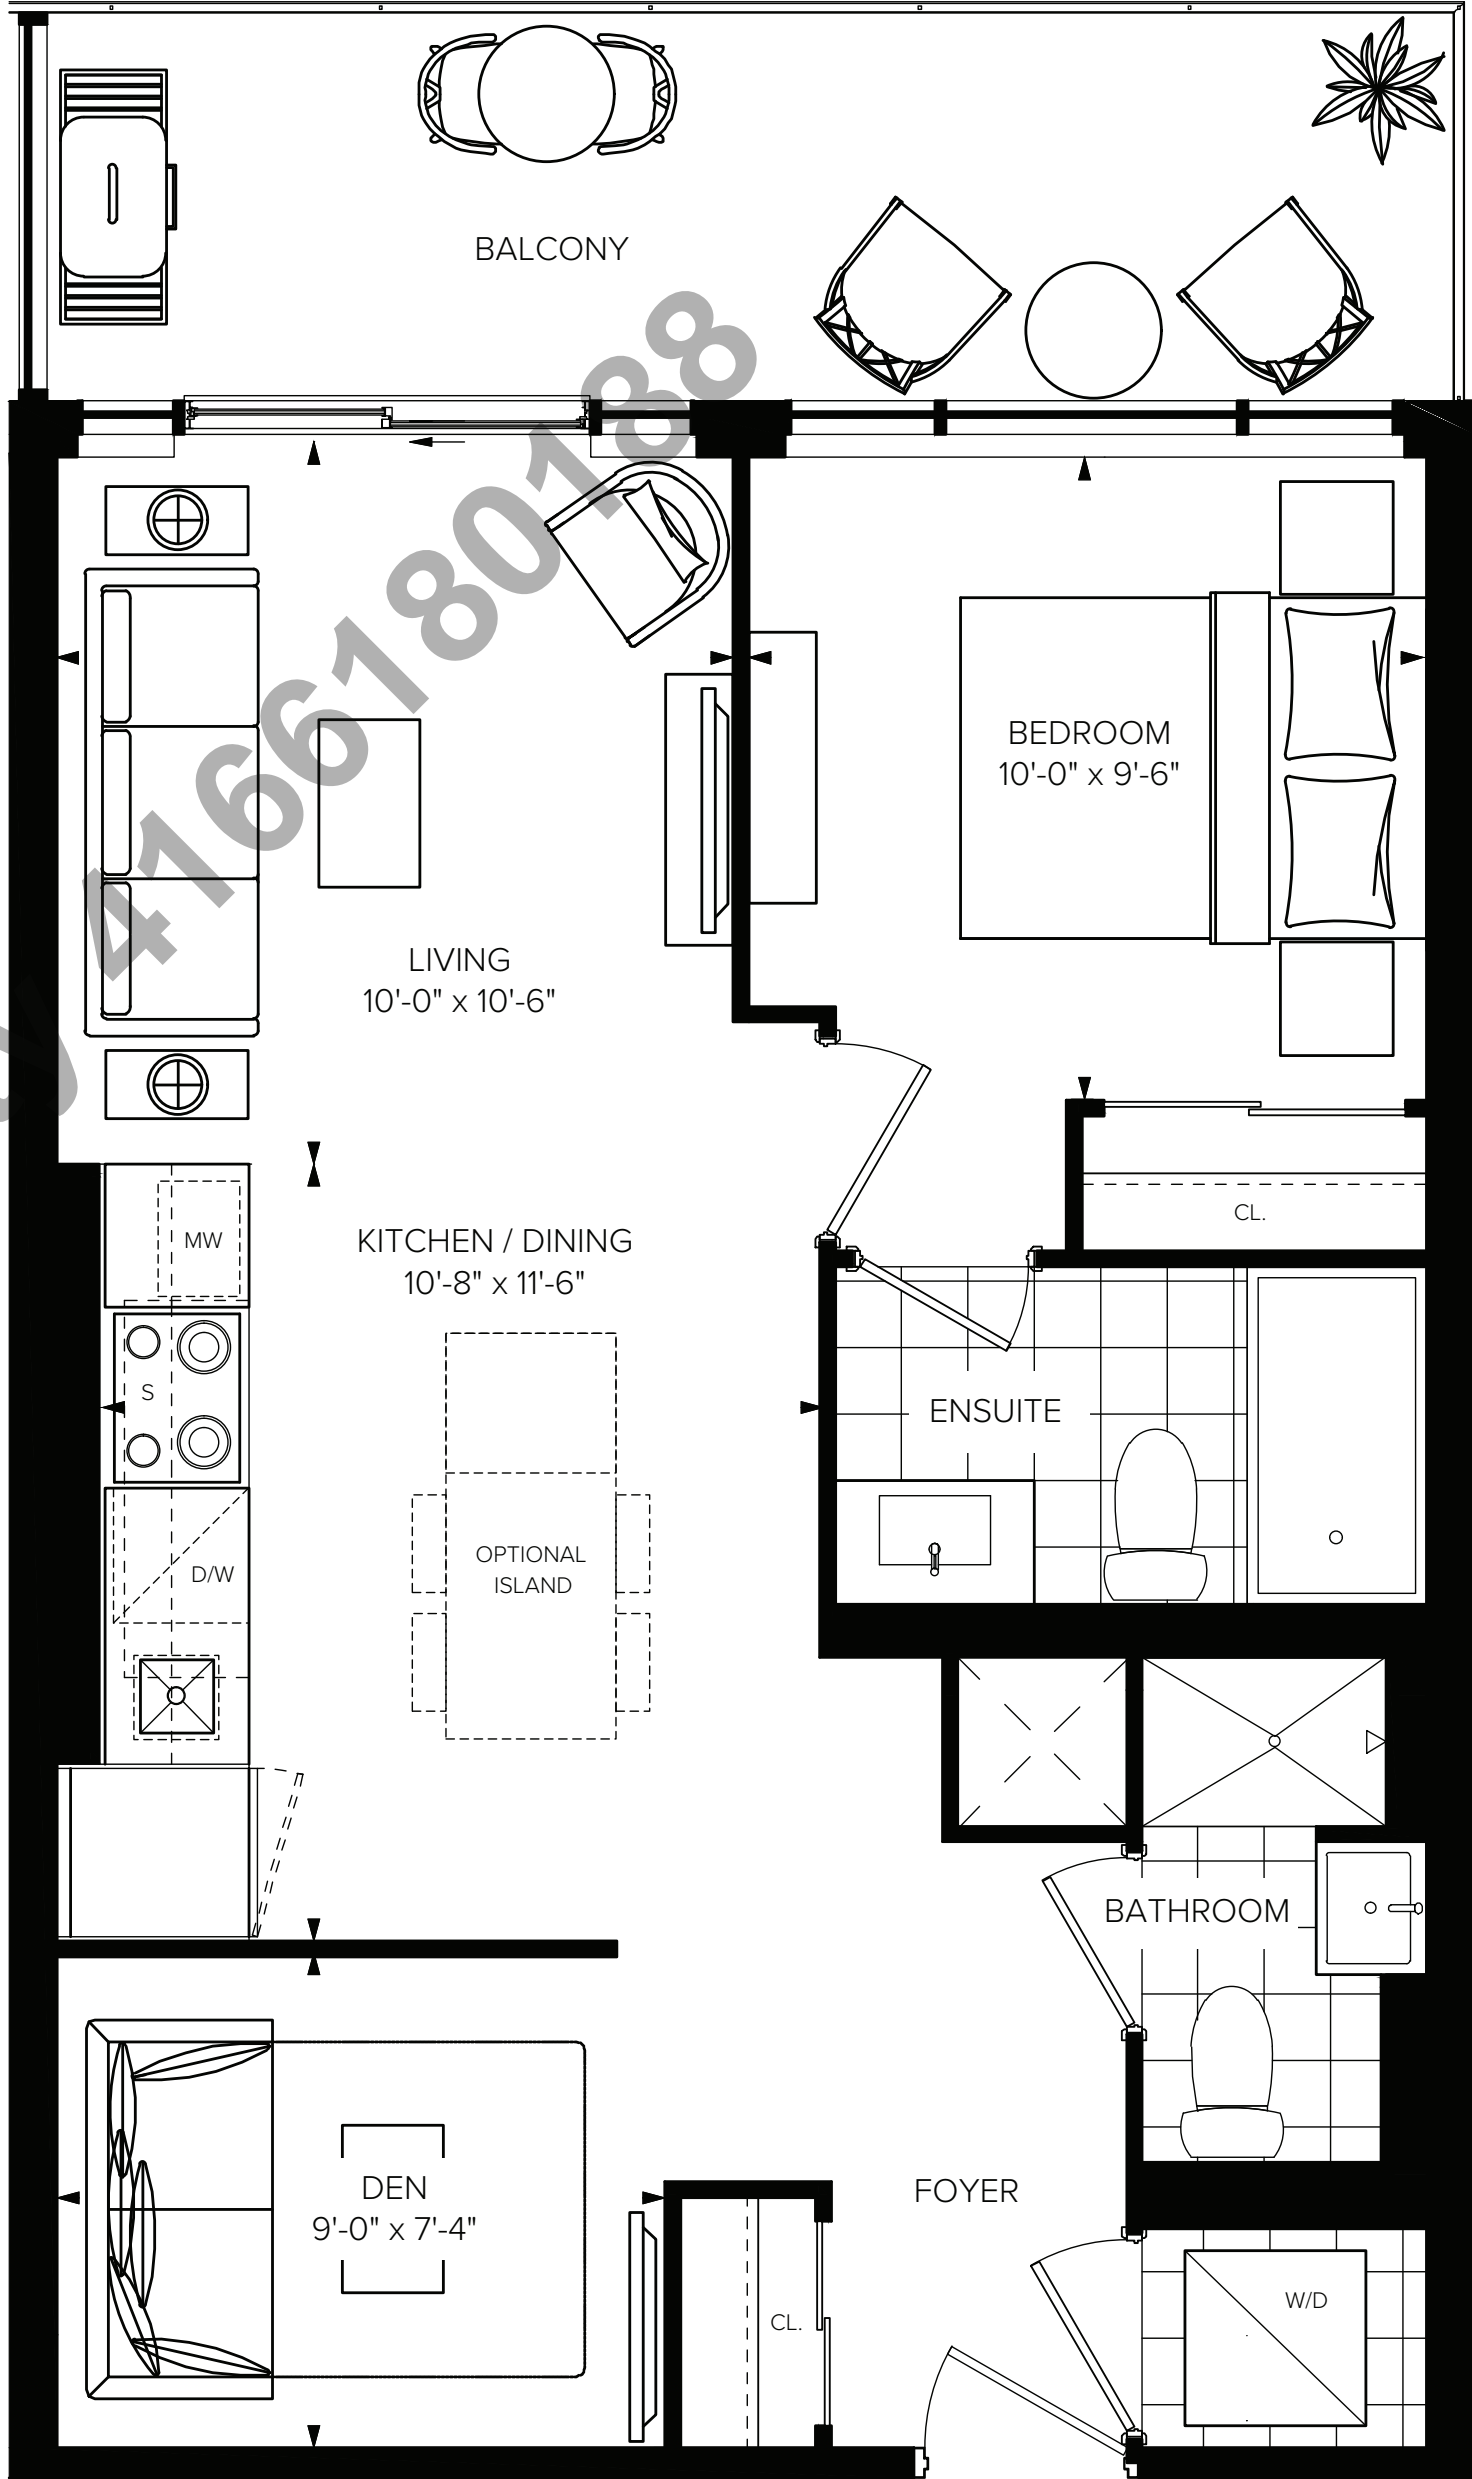

1 BEDROOM, 1 BATH

541 SQ.FT.

Plan is not to scale and all illustrations are artist concept only. Dimensions, specifications, layouts and materials are approximate only and are subject to change without notice. Tile patterns may vary. Window size and location may vary. Actual usable floor space may vary from stated floor area. Bulkheads required for mechanical purposes such as kitchen and washroom exhausts and heating and cooling ducts have not been indicated. Balcony location(s) and sizes vary per floor. Furniture and islands shown are displayed for illustration purposes only and are not included in the sale price. Suites are sold unfurnished. E.&O.E.

1 BEDROOM + DEN, 1 BATH

593 SQ.FT.

Plan is not to scale and all illustrations are artist concept only. Dimensions, specifications, layouts and materials are approximate only and are subject to change without notice. Tile patterns may vary. Window size and location may vary. Actual usable floor space may vary from stated floor area. Bulkheads required for mechanical purposes such as kitchen and washroom exhausts and heating and cooling ducts have not been indicated. Balcony location(s) and sizes vary per floor. Furniture and islands shown are displayed for illustration purposes only and are not included in the sale price. Suites are sold unfurnished. E.&O.E.

1 BEDROOM + DEN, 2 BATH

645 SQ.FT.

Plan is not to scale and all illustrations are artist concept only. Dimensions, specifications, layouts and materials are approximate only and are subject to change without notice. Tile patterns may vary. Window size and location may vary. Actual usable floor space may vary from stated floor area. Bulkheads required for mechanical purposes such as kitchen and washroom exhausts and heating and cooling ducts have not been indicated. Balcony location(s) and sizes vary per floor. Furniture and islands shown are displayed for illustration purposes only and are not included in the sale price. Suites are sold unfurnished. E.&O.E.