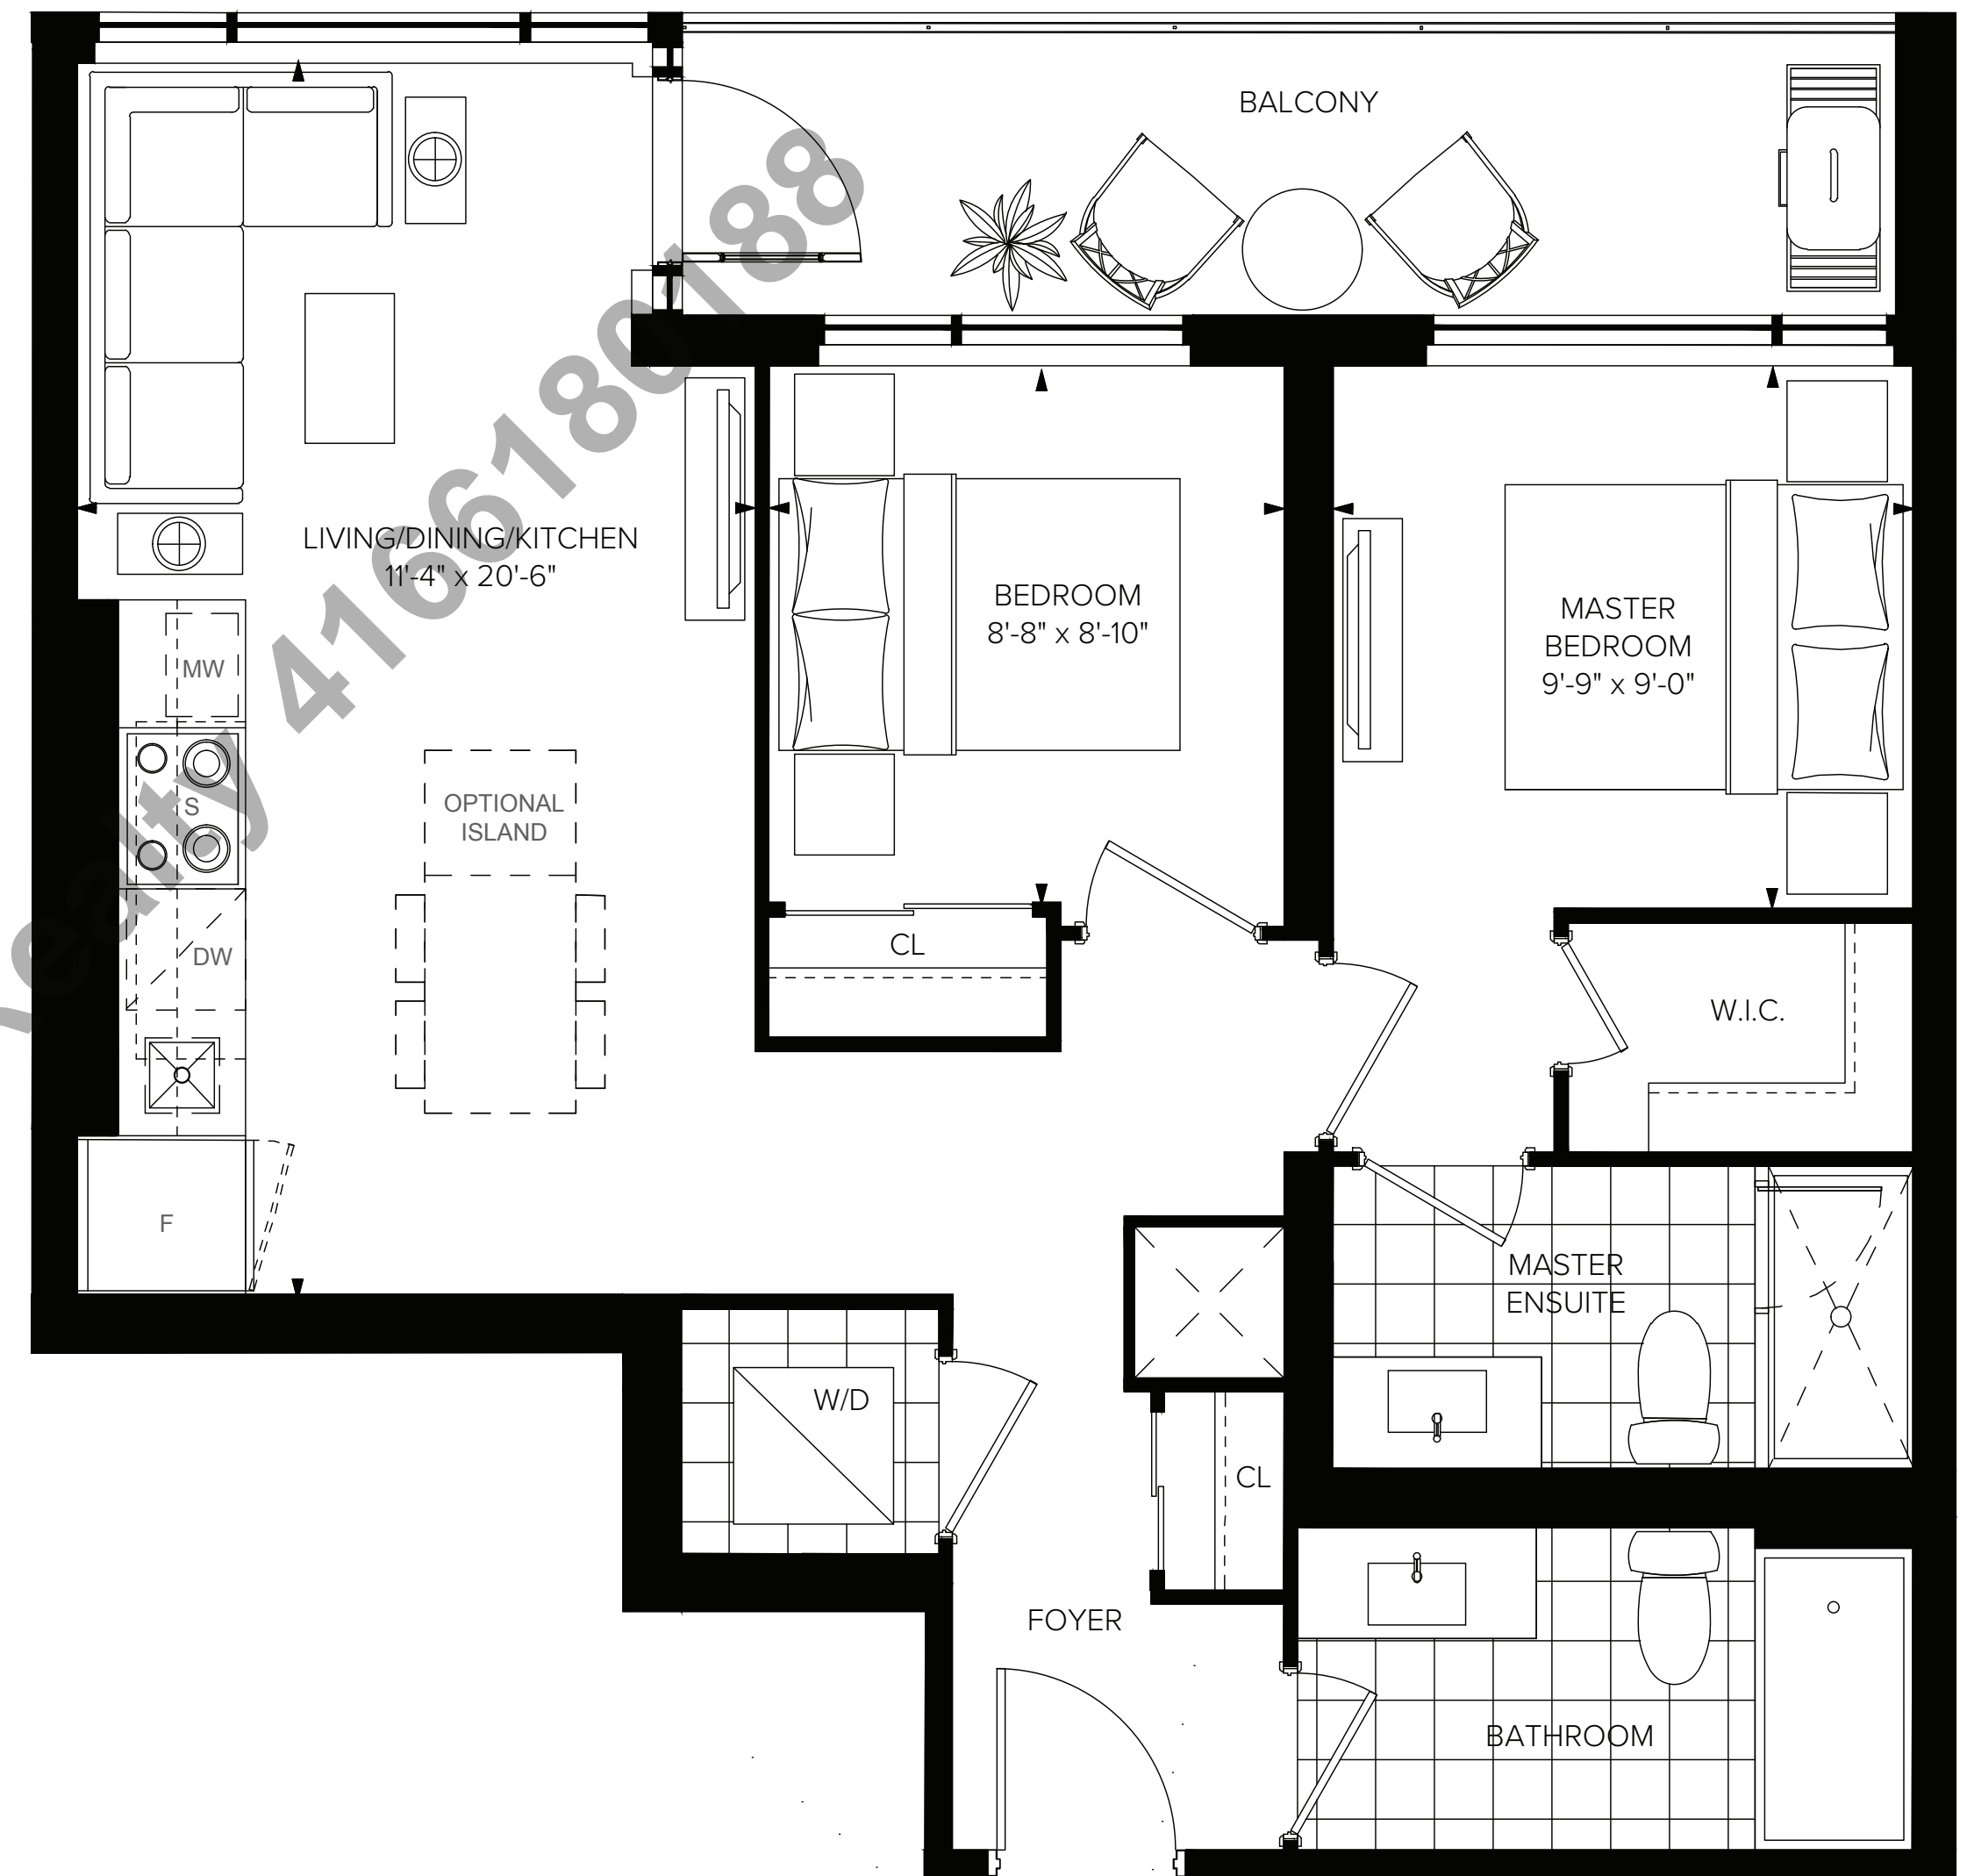

2 BEDROOM, 2 BATH

763 SQ.FT.

Plan is not to scale and all illustrations are artist concept only. Dimensions, specifications, layouts and materials are approximate only and are subject to change without notice. Tile patterns may vary. Window size and location may vary. Actual usable floor space may vary from stated floor area. Bulkheads required for mechanical purposes such as kitchen and washroom exhausts and heating and cooling ducts have not been indicated. Balcony location(s) and sizes vary per floor. Furniture and islands shown are displayed for illustration purposes only and are not included in the sale price. Suites are sold unfurnished. E.&O.E.