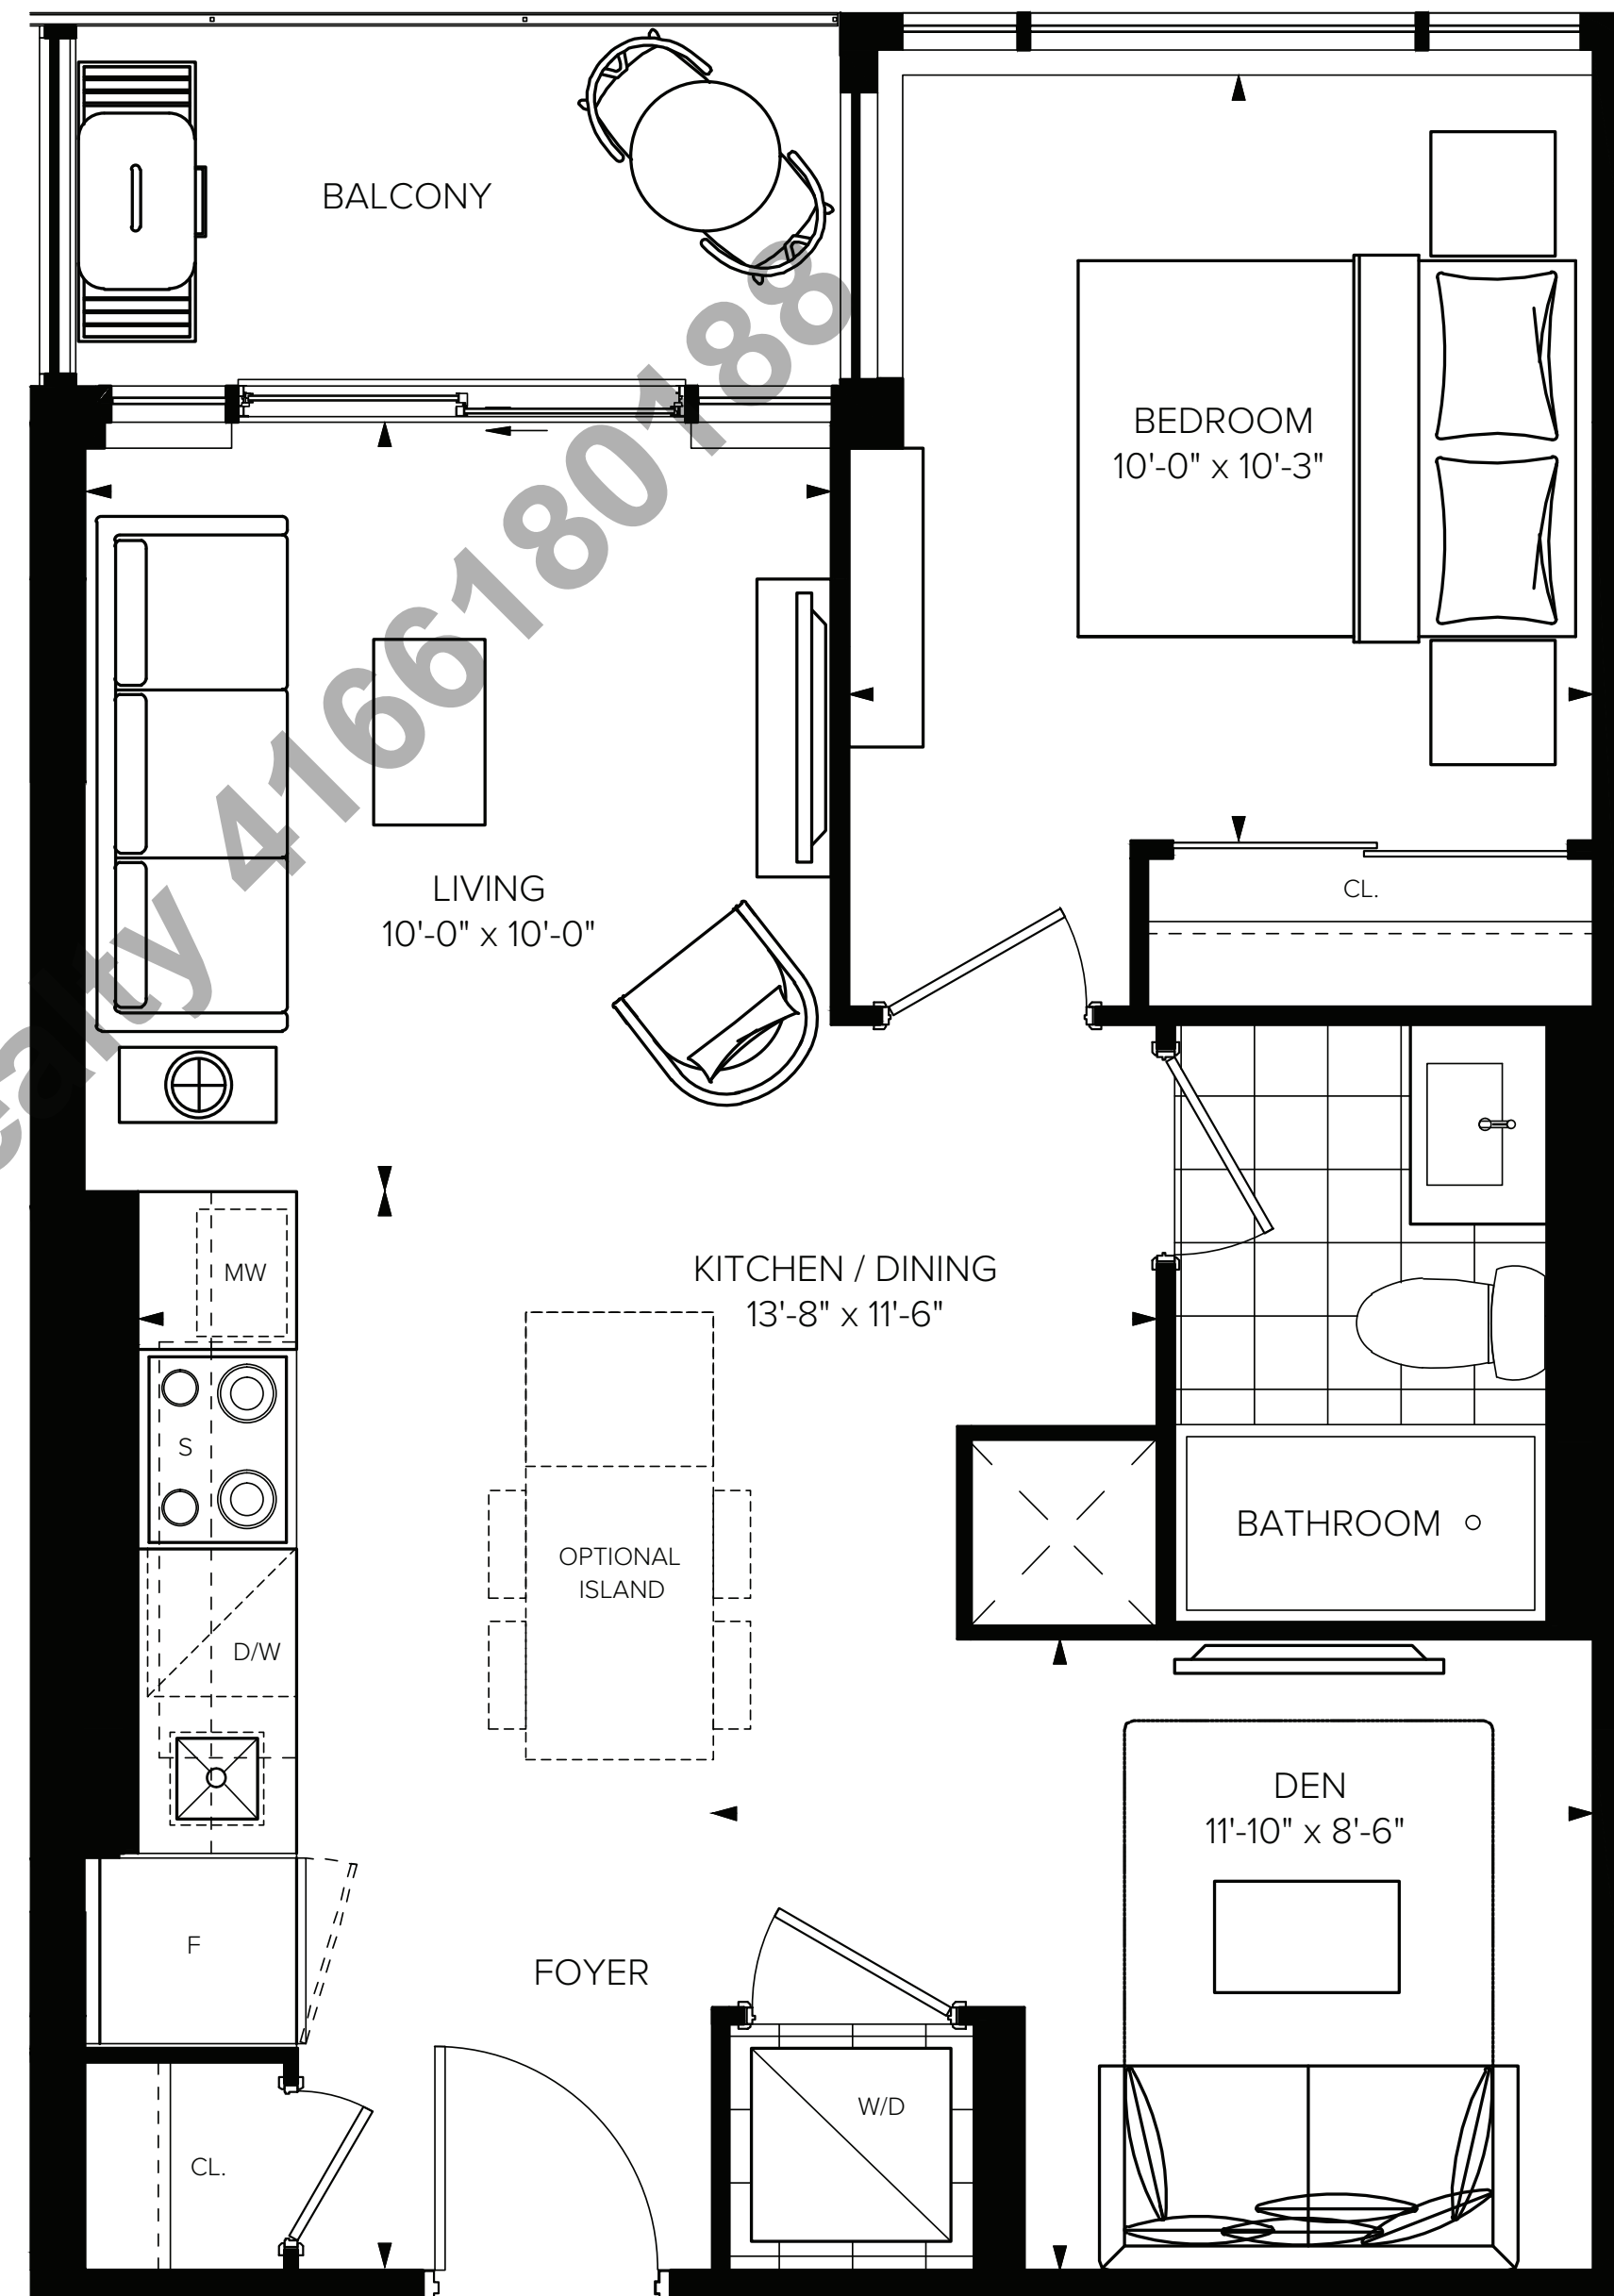

1 BEDROOM, 1 BATH

541 SQ.FT.

Plan is not to scale and all illustrations are artist concept only. Dimensions, specifications, layouts and materials are approximate only and are subject to change without notice. Tile patterns may vary. Window size and location may vary. Actual usable floor space may vary from stated floor area. Bulkheads required for mechanical purposes such as kitchen and washroom exhausts and heating and cooling ducts have not been indicated. Balcony location(s) and sizes vary per floor. Furniture and islands shown are displayed for illustration purposes only and are not included in the sale price. Suites are sold unfurnished. E.&O.E.

1 BEDROOM + DEN, 1 BATH

593 SQ.FT.

Plan is not to scale and all illustrations are artist concept only. Dimensions, specifications, layouts and materials are approximate only and are subject to change without notice. Tile patterns may vary. Window size and location may vary. Actual usable floor space may vary from stated floor area. Bulkheads required for mechanical purposes such as kitchen and washroom exhausts and heating and cooling ducts have not been indicated. Balcony location(s) and sizes vary per floor. Furniture and islands shown are displayed for illustration purposes only and are not included in the sale price. Suites are sold unfurnished. E.&O.E.

1 BEDROOM + DEN, 2 BATH

645 SQ.FT.

Plan is not to scale and all illustrations are artist concept only. Dimensions, specifications, layouts and materials are approximate only and are subject to change without notice. Tile patterns may vary. Window size and location may vary. Actual usable floor space may vary from stated floor area. Bulkheads required for mechanical purposes such as kitchen and washroom exhausts and heating and cooling ducts have not been indicated. Balcony location(s) and sizes vary per floor. Furniture and islands shown are displayed for illustration purposes only and are not included in the sale price. Suites are sold unfurnished. E.&O.E.