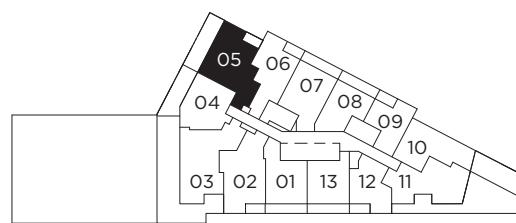

LIBERTY MARKET
TOWER

LT 756

TWO BEDROOM + STUDY 756 SQ.FT.
TERRACE | LEVEL 9 195, 35 SQ.FT.
BALCONY | LEVEL 10-24 42 SQ.FT.