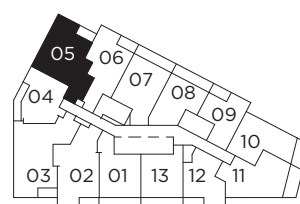

# LT 756

TWO BEDROOM + STUDY 756 SQ.FT.  
TERRACE | LEVEL 9 195, 35 SQ.FT.  
BALCONY | LEVEL 10-24 42 SQ.FT.

Level 9

Level 10

Level 11-15

Level 16

Level 17-19

Level 20-24