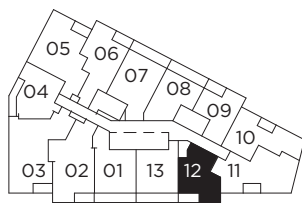

LIBERTY MARKET
TOWER

LT 470

ONE BEDROOM + STUDY 470 SQ.FT.
TERRACE | LEVEL 9 40 SQ.FT.
BALCONY | LEVEL 10-28 48 SQ.FT.

All dimensions, specifications and drawings are approximate. Exterior wall, windows, balcony and terrace conditions vary. Actual square footage may vary from the stated floorplan. E. & O. E. Furniture not included. Refer to Keyplate for unit location and orientation.