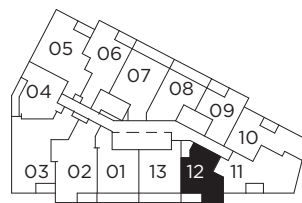

Level 25

Level 26-27

Level 28

All dimensions, specifications and drawings are approximate. Exterior wall, windows, balcony and terrace conditions vary. Actual square footage may vary from the stated floorplan. E. & O. E. Furniture not included. Refer to Keyplate for unit location and orientation.

# LT 470

ONE BEDROOM + STUDY 470 SQ.FT.  
TERRACE | LEVEL 9 40 SQ.FT.  
BALCONY | LEVEL 10-28 48 SQ.FT.

Level 9

Level 10

Level 11-15

Level 16

Level 17-19

Level 20-24