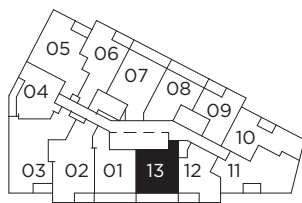

LT 494

ONE BEDROOM 494 SQ.FT.
TERRACE | LEVEL 9 82 SQ.FT.
BALCONY | LEVEL 10-28 152 SQ.FT.