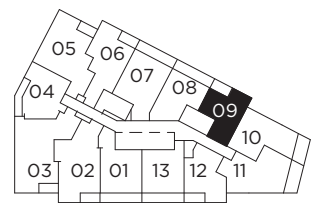

# LT 445

ONE BEDROOM 445 SQ.FT.  
BALCONY 45 SQ.FT.

Level 9

Level 10

Level 11-15

Level 16

Level 17-19

Level 20-24

Level 25

Level 26-27

Level 28

All dimensions, specifications and drawings are approximate. Exterior wall, windows, balcony and terrace conditions vary. Actual square footage may vary from the stated floorplan. E. & O. E. Furniture not included. Refer to Keyplate for unit location and orientation.