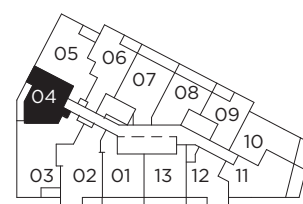

# LT 489

ONE BEDROOM + DEN 489 SQ.FT.  
TERRACE | LEVEL 10 76 SQ.FT.  
BALCONY | LEVEL 11-19 76 SQ.FT.

Level 10

Level 11-15

Level 16

Level 17-19

All dimensions, specifications and drawings are approximate. Exterior wall, windows, balcony and terrace conditions vary. Actual square footage may vary from the stated floorplan. E. & O. E. Furniture not included. Refer to Keyplate for unit location and orientation.