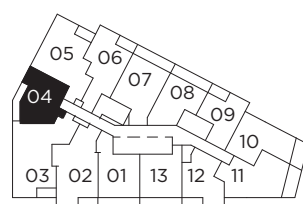

# LT 489

ONE BEDROOM + DEN 489 SQ.FT.  
TERRACE | LEVEL 10 76 SQ.FT.  
BALCONY | LEVEL 11-19 76 SQ.FT.

Level 10

Level 11-15

Level 16

Level 17-19

All dimensions, specifications and drawings are approximate. Exterior wall, windows, balcony and terrace conditions vary. Actual square footage may vary from the stated floorplan. E. & O. E. Furniture not included. Refer to Keyplate for unit location and orientation.