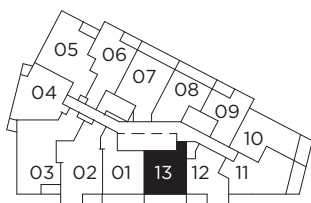

# LT 489

ONE BEDROOM + DEN 489 SQ.FT.  
TERRACE | LEVEL 10 76 SQ.FT.  
BALCONY | LEVEL 11-19 76 SQ.FT.

Level 10

Level 11-15

Level 16

Level 17-19

All dimensions, specifications and drawings are approximate. Exterior wall, windows, balcony and terrace conditions vary. Actual square footage may vary from the stated floorplan. E. & O. E. Furniture not included. Refer to Keyplate for unit location and orientation.

# LT 494

ONE BEDROOM 494 SQ.FT.  
TERRACE | LEVEL 9 82 SQ.FT.  
BALCONY | LEVEL 10-28 152 SQ.FT.

Level 9

Level 10

Level 11-15

Level 16

Level 17-19

Level 20-24