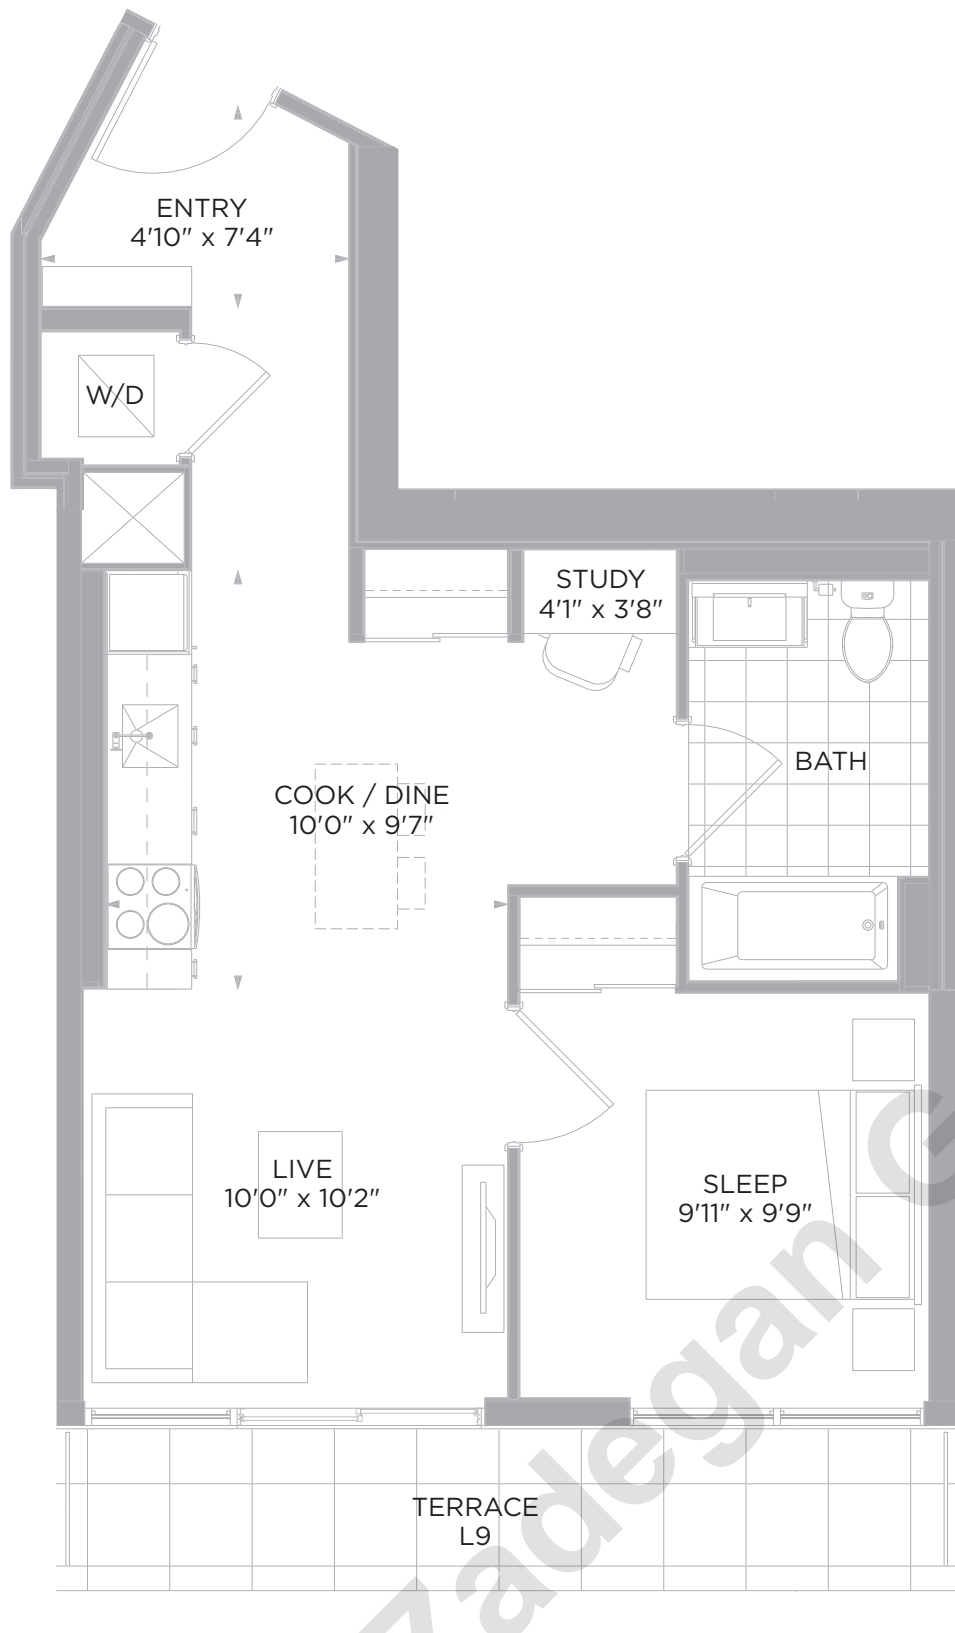

LIBERTY MARKET
TOWER

LT 553

ONE BEDROOM + STUDY 553 SQ.FT.
TERRACE | LEVEL 9 84 SQ.FT.
BALCONY | LEVEL 10-28 103 SQ.FT.

All dimensions, specifications and drawings are approximate. Exterior wall, windows, balcony and terrace conditions vary. Actual square footage may vary from the stated floorplan. E. & O. E. Furniture not included. Refer to Keyplate for unit location and orientation.