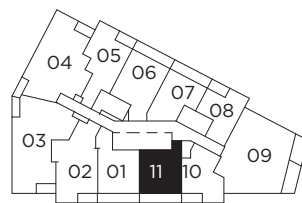

Level 11-15