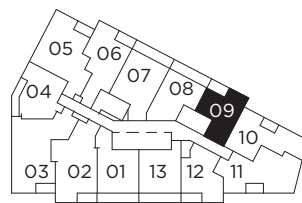

# LT 445

ONE BEDROOM 445 SQ.FT.  
BALCONY 45 SQ.FT.

Level 9

Level 10

Level 11-15

Level 16

Level 17-19

Level 20-24

Level 25

Level 26-27

Level 28

All dimensions, specifications and drawings are approximate. Exterior wall, windows, balcony and terrace conditions vary. Actual square footage may vary from the stated floorplan. E. & O. E. Furniture not included. Refer to Keyplate for unit location and orientation.