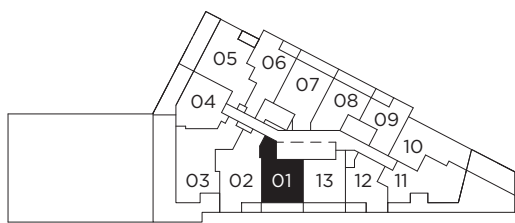

LIBERTY MARKET
TOWER

LT 553

ONE BEDROOM + STUDY 553 SQ.FT.
TERRACE | LEVEL 9 84 SQ.FT.
BALCONY | LEVEL 10-28 103 SQ.FT.