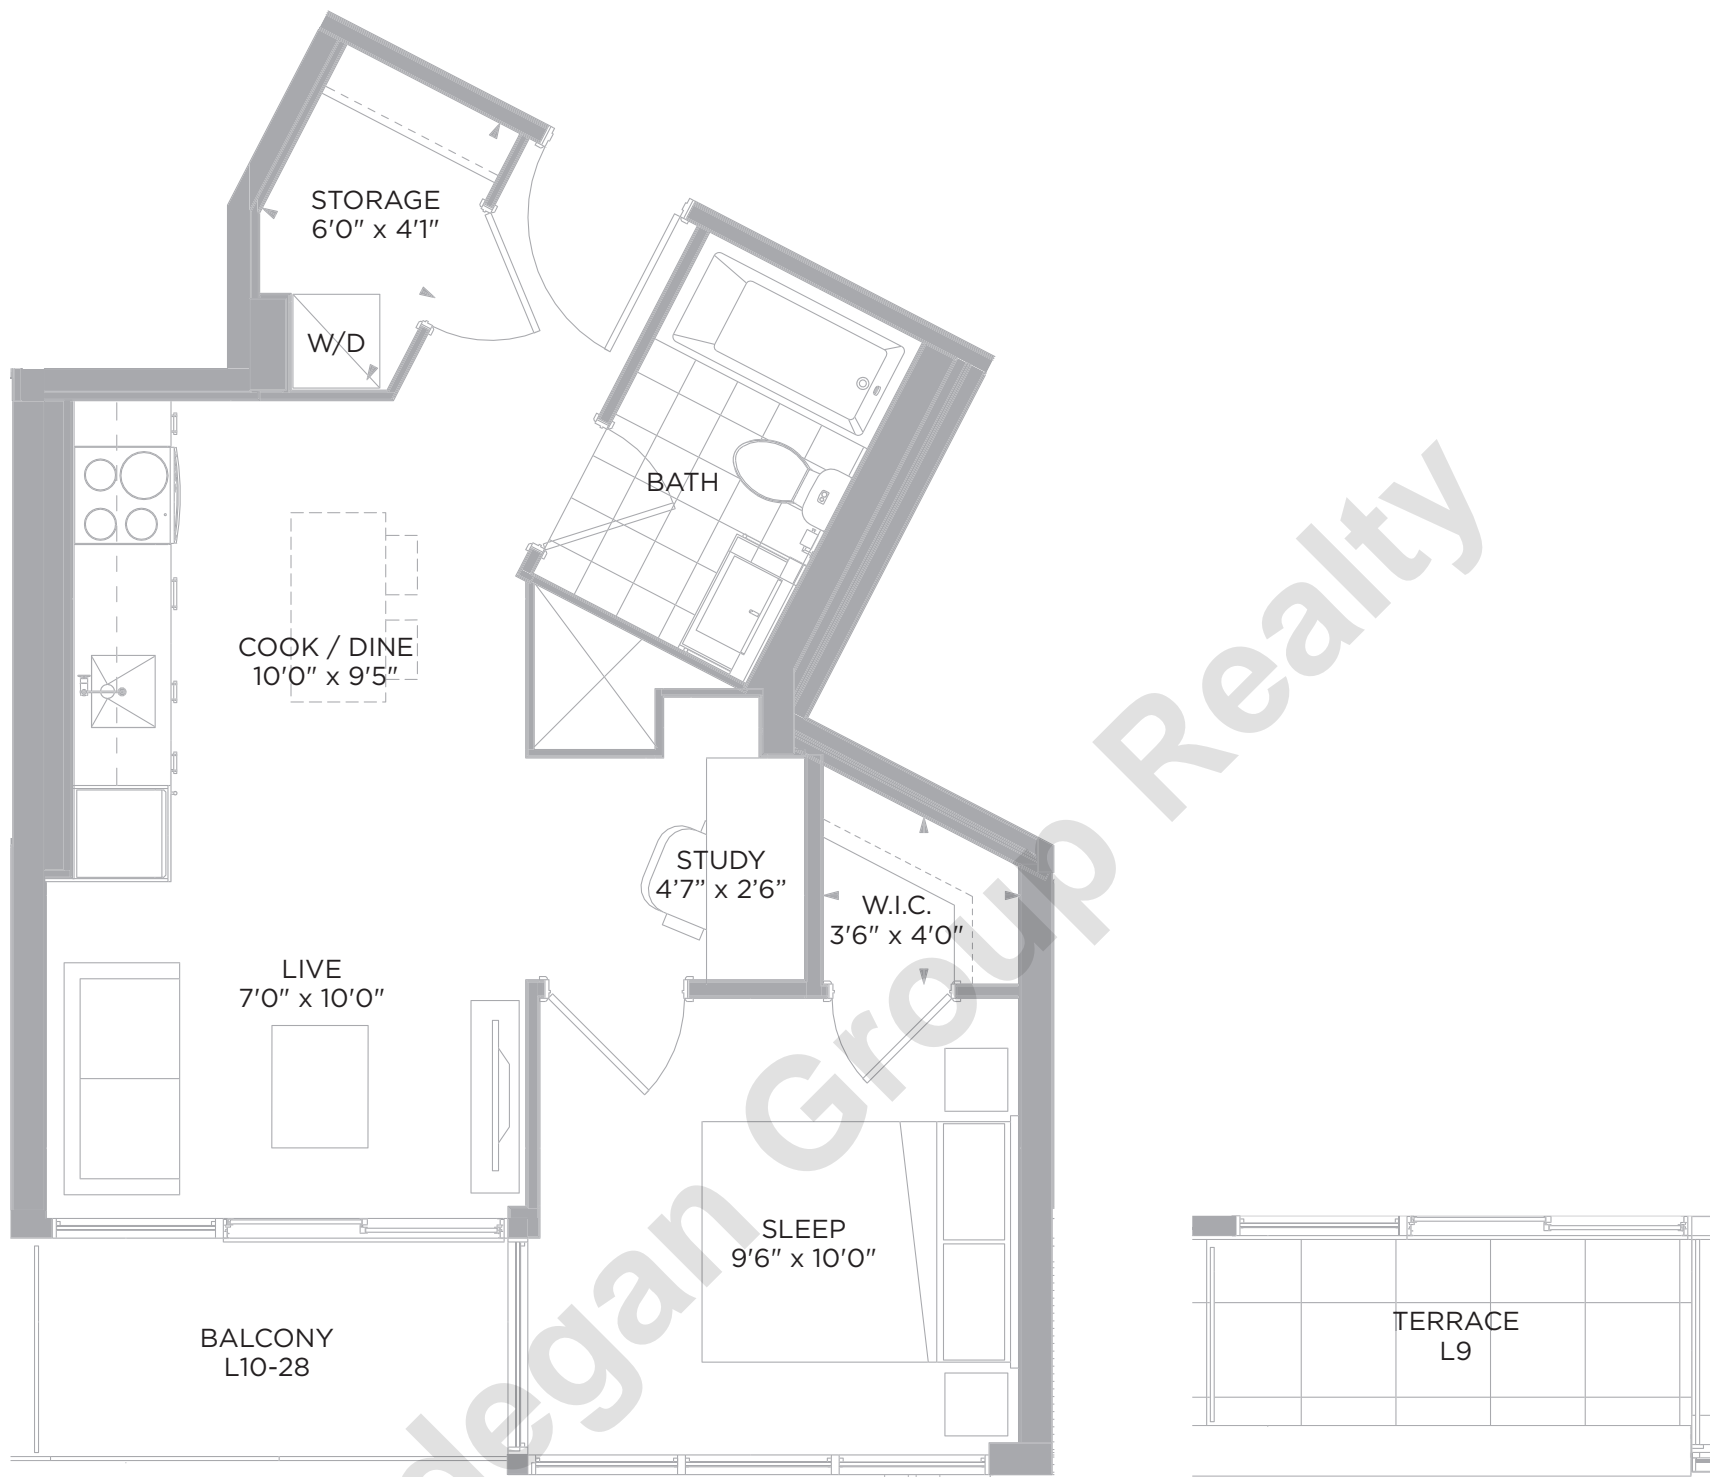

Level 25

Level 26-27

Level 28

LIBERTY MARKET
TOWER

LT 470

ONE BEDROOM + STUDY 470 SQ.FT.
TERRACE | LEVEL 9 40 SQ.FT.
BALCONY | LEVEL 10-28 48 SQ.FT.

All dimensions, specifications and drawings are approximate. Exterior wall, windows, balcony and terrace conditions vary. Actual square footage may vary from the stated floorplan. E. & O. E. Furniture not included. Refer to Keyplate for unit location and orientation.