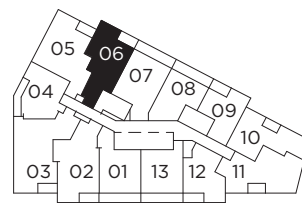

# LT 605

ONE BEDROOM + FLEX 605 SQ.FT.  
BALCONY 45 SQ.FT.

Level 9

Level 10

Level 11-15

Level 16

Level 17-19

Level 20-24