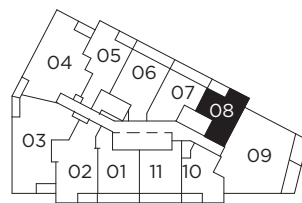

# LT 445

ONE BEDROOM 445 SQ.FT.  
BALCONY 45 SQ.FT.

Level 9

Level 10

Level 11-15

Level 16

Level 17-19

Level 20-24

Level 25

Level 26-27

Level 28

All dimensions, specifications and drawings are approximate. Exterior wall, windows, balcony and terrace conditions vary. Actual square footage may vary from the stated floorplan. E. & O. E. Furniture not included. Refer to Keyplate for unit location and orientation.