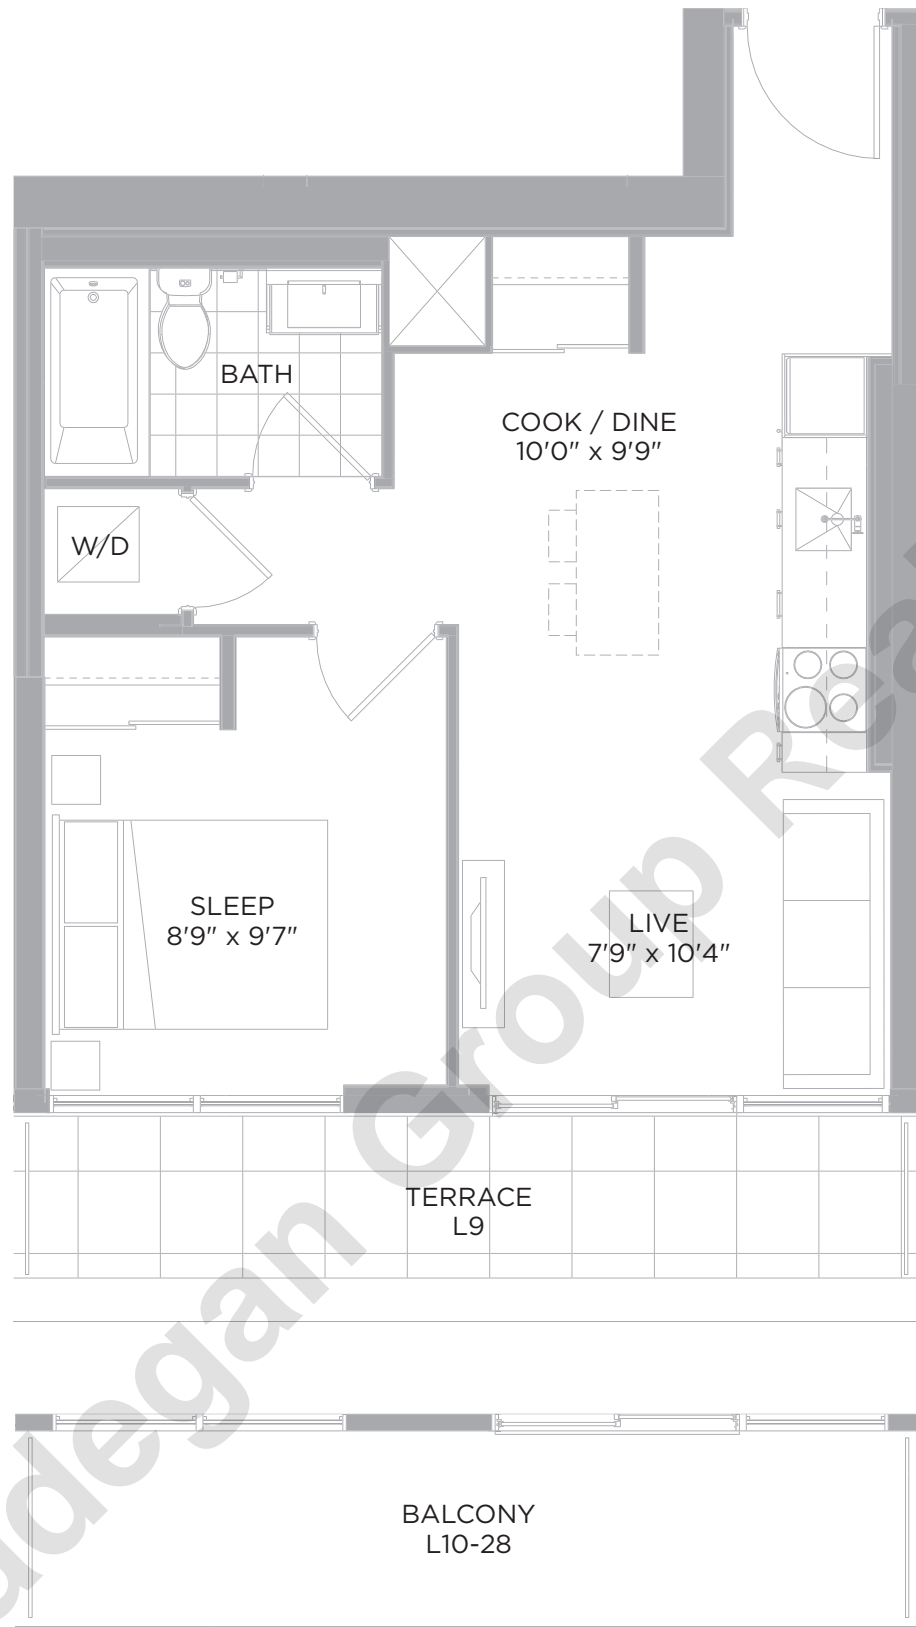

LT 494

ONE BEDROOM 494 SQ.FT.
TERRACE | LEVEL 9 82 SQ.FT.
BALCONY | LEVEL 10-28 152 SQ.FT.