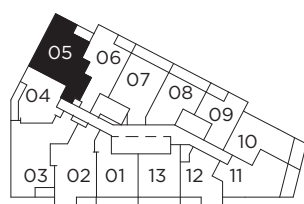

# LT 756

TWO BEDROOM + STUDY 756 SQ.FT.  
TERRACE | LEVEL 9 195, 35 SQ.FT.  
BALCONY | LEVEL 10-24 42 SQ.FT.

Level 9

Level 10

Level 11-15

Level 16

Level 17-19

Level 20-24