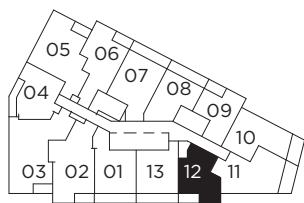

Level 25

Level 26-27

Level 28

All dimensions, specifications and drawings are approximate. Exterior wall, windows, balcony and terrace conditions vary. Actual square footage may vary from the stated floorplan. E. & O. E. Furniture not included. Refer to Keyplate for unit location and orientation.

# LT 470

ONE BEDROOM + STUDY 470 SQ.FT.  
TERRACE | LEVEL 9 40 SQ.FT.  
BALCONY | LEVEL 10-28 48 SQ.FT.

Level 9

Level 10

Level 11-15

Level 16

Level 17-19

Level 20-24