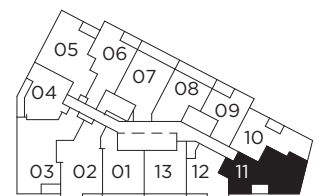

# LT 729

TWO BEDROOM 729 SQ.FT.  
TERRACE | LEVEL 9 517 SQ.FT.  
BALCONY | LEVEL 10-15 40 SQ.FT.

Level 9

Level 10

Level 11-15

All dimensions, specifications and drawings are approximate. Exterior wall, windows, balcony and terrace conditions vary. Actual square footage may vary from the stated floorplan. E. & O. E. Furniture not included. Refer to Keyplate for unit location and orientation.