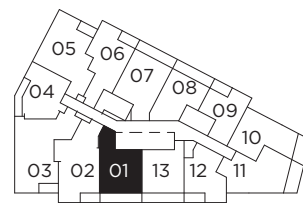

# LT 553

ONE BEDROOM + STUDY 553 SQ.FT.  
TERRACE | LEVEL 9 84 SQ.FT.  
BALCONY | LEVEL 10-28 103 SQ.FT.

Level 9

Level 10

Level 11-15

Level 16

Level 17-19

Level 20-24

Level 25

Level 26-27

Level 28

All dimensions, specifications and drawings are approximate. Exterior wall, windows, balcony and terrace conditions vary. Actual square footage may vary from the stated floorplan. E. & O. E. Furniture not included. Refer to Keyplate for unit location and orientation.