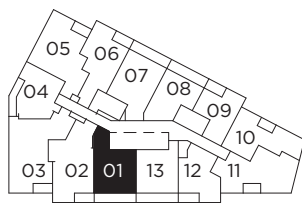

LIBERTY MARKET
TOWER

LT 553

ONE BEDROOM + STUDY 553 SQ.FT.
TERRACE | LEVEL 9 84 SQ.FT.
BALCONY | LEVEL 10-28 103 SQ.FT.

All dimensions, specifications and drawings are approximate. Exterior wall, windows, balcony and terrace conditions vary. Actual square footage may vary from the stated floorplan. E. & O. E. Furniture not included. Refer to Keyplate for unit location and orientation.