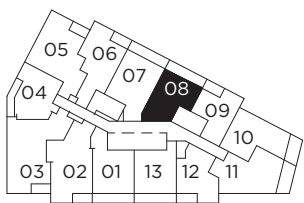

Level 25

Level 26-27

Level 28

All dimensions, specifications and drawings are approximate. Exterior wall, windows, balcony and terrace conditions vary. Actual square footage may vary from the stated floorplan. E. & O. E. Furniture not included. Refer to Keyplate for unit location and orientation.

# LT 472

ONE BEDROOM 472 SQ.FT.  
BALCONY 95 SQ.FT.

Level 9

Level 10

Level 11-15

Level 16

Level 17-19

Level 20-24