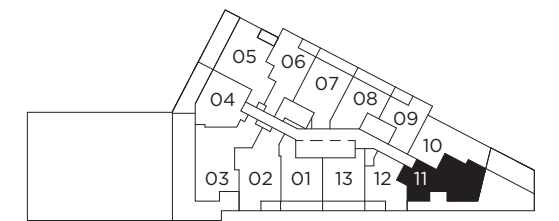

LT 729

TWO BEDROOM 729 SQ.FT.
TERRACE | LEVEL 9 517 SQ.FT.
BALCONY | LEVEL 10-15 40 SQ.FT.