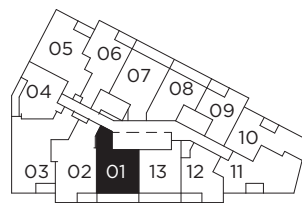

# LT 553

ONE BEDROOM + STUDY 553 SQ.FT.  
TERRACE | LEVEL 9 84 SQ.FT.  
BALCONY | LEVEL 10-28 103 SQ.FT.

Level 9

Level 10

Level 11-15

Level 16

Level 17-19

Level 20-24

Level 25

Level 26-27

Level 28

All dimensions, specifications and drawings are approximate. Exterior wall, windows, balcony and terrace conditions vary. Actual square footage may vary from the stated floorplan. E. & O. E. Furniture not included. Refer to Keyplate for unit location and orientation.