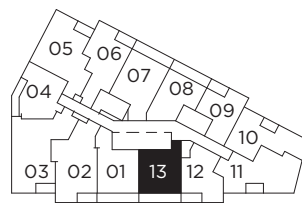

# LT 489

ONE BEDROOM + DEN 489 SQ.FT.  
TERRACE | LEVEL 10 76 SQ.FT.  
BALCONY | LEVEL 11-19 76 SQ.FT.

Level 10

Level 11-15

Level 16

Level 17-19

All dimensions, specifications and drawings are approximate. Exterior wall, windows, balcony and terrace conditions vary. Actual square footage may vary from the stated floorplan. E. & O. E. Furniture not included. Refer to Keyplate for unit location and orientation.

# LT 494

ONE BEDROOM 494 SQ.FT.  
TERRACE | LEVEL 9 82 SQ.FT.  
BALCONY | LEVEL 10-28 152 SQ.FT.

Level 9

Level 10

Level 11-15

Level 16

Level 17-19

Level 20-24