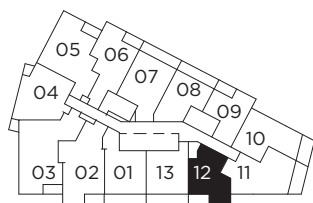

Level 25

Level 26-27

Level 28

All dimensions, specifications and drawings are approximate. Exterior wall, windows, balcony and terrace conditions vary. Actual square footage may vary from the stated floorplan. E. & O. E. Furniture not included. Refer to Keyplate for unit location and orientation.

# LT 470

ONE BEDROOM + STUDY 470 SQ.FT.  
TERRACE | LEVEL 9 40 SQ.FT.  
BALCONY | LEVEL 10-28 48 SQ.FT.

Level 9

Level 10

Level 11-15

Level 16

Level 17-19

Level 20-24