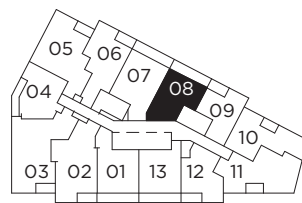

Level 25

Level 26-27

Level 28

All dimensions, specifications and drawings are approximate. Exterior wall, windows, balcony and terrace conditions vary. Actual square footage may vary from the stated floorplan. E. & O. E. Furniture not included. Refer to Keyplate for unit location and orientation.

# LT 472

ONE BEDROOM 472 SQ.FT.  
BALCONY 95 SQ.FT.

Level 9

Level 10

Level 11-15

Level 16

Level 17-19

Level 20-24