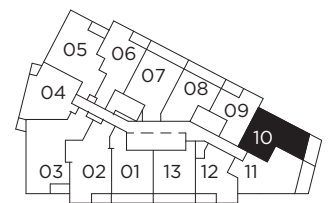

# LT 543

ONE BEDROOM + STUDY 543 SQ.FT.  
TERRACE | LEVEL 16 67 SQ.FT.  
BALCONY | LEVEL 17-24 79 SQ.FT.

Level 16

Level 17-19

Level 20-24

All dimensions, specifications and drawings are approximate. Exterior wall, windows, balcony and terrace conditions vary. Actual square footage may vary from the stated floorplan. E. & O. E. Furniture not included. Refer to Keyplate for unit location and orientation.