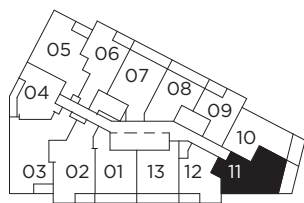

LIBERTY MARKET
TOWER

LT 638

TWO BEDROOM 638 SQ.FT.
TERRACE | LEVEL 16 87 SQ.FT.
BALCONY | LEVEL 17-24 104 SQ.FT.

All dimensions, specifications and drawings are approximate. Exterior wall, windows, balcony and terrace conditions vary. Actual square footage may vary from the stated floorplan. E. & O. E. Furniture not included. Refer to Keyplate for unit location and orientation.