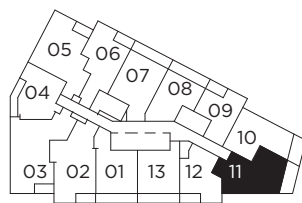

LIBERTY MARKET
TOWER

LT 638

TWO BEDROOM 638 SQ.FT.
TERRACE | LEVEL 16 87 SQ.FT.
BALCONY | LEVEL 17-24 104 SQ.FT.

All dimensions, specifications and drawings are approximate. Exterior wall, windows, balcony and terrace conditions vary. Actual square footage may vary from the stated floorplan. E. & O. E. Furniture not included. Refer to Keyplate for unit location and orientation.