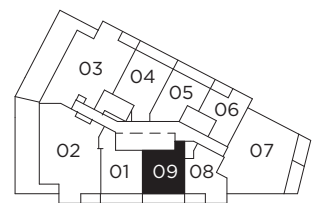

LT 494

ONE BEDROOM 494 SQ.FT.
TERRACE | LEVEL 9 82 SQ.FT.
BALCONY | LEVEL 10-28 152 SQ.FT.

Level 16