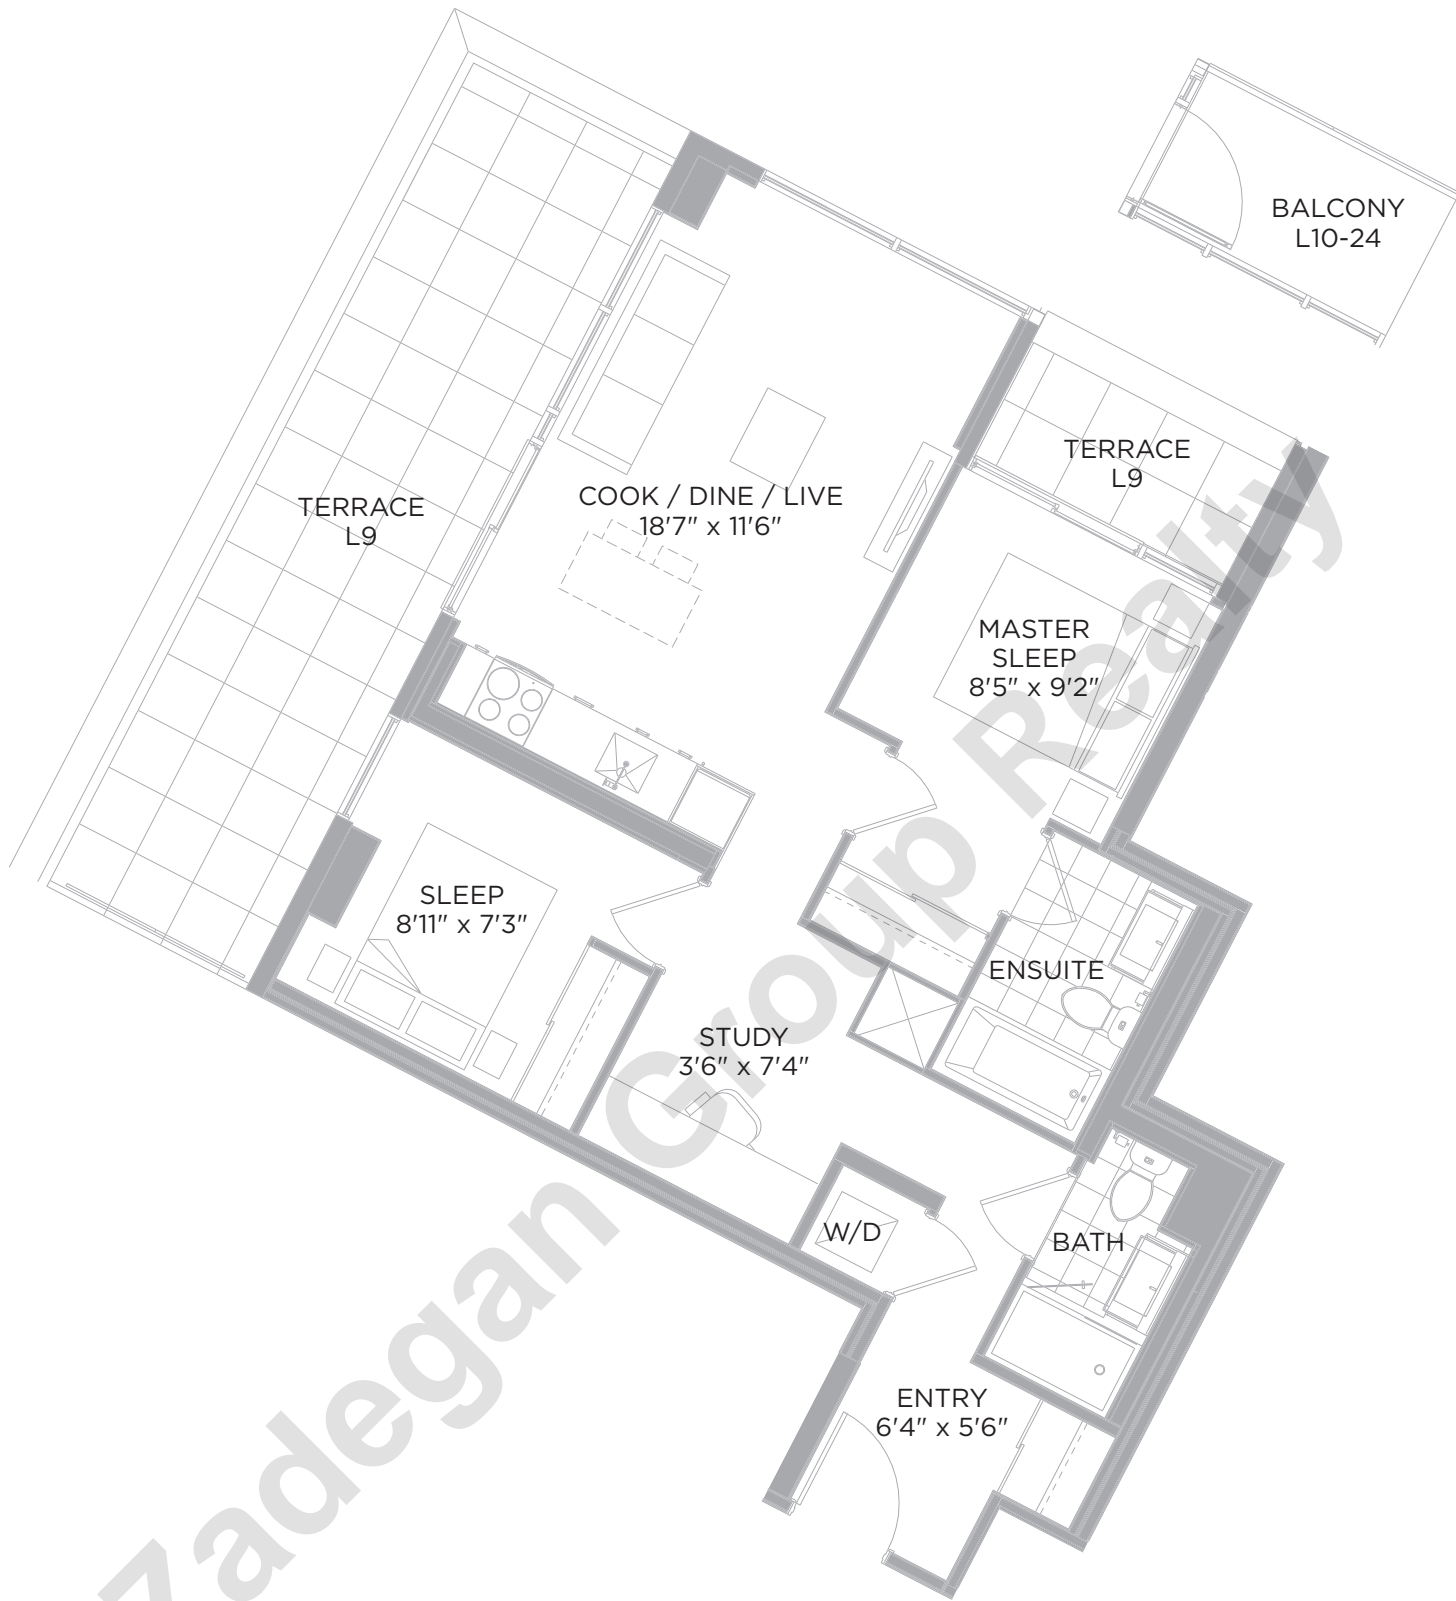

LIBERTY MARKET
TOWER

LT 756

TWO BEDROOM + STUDY 756 SQ.FT.
TERRACE | LEVEL 9 195, 35 SQ.FT.
BALCONY | LEVEL 10-24 42 SQ.FT.