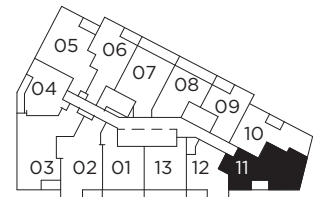

LT 729

TWO BEDROOM 729 SQ.FT.
TERRACE | LEVEL 9 517 SQ.FT.
BALCONY | LEVEL 10-15 40 SQ.FT.

Level 9

All dimensions, specifications and drawings are approximate. Exterior wall, windows, balcony and terrace conditions vary. Actual square footage may vary from the stated floorplan. E. & O. E. Furniture not included. Refer to Keyplate for unit location and orientation.