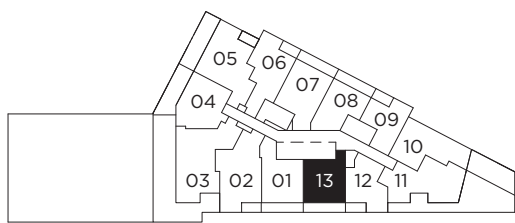

LT 494

ONE BEDROOM 494 SQ.FT.
TERRACE | LEVEL 9 82 SQ.FT.
BALCONY | LEVEL 10-28 152 SQ.FT.