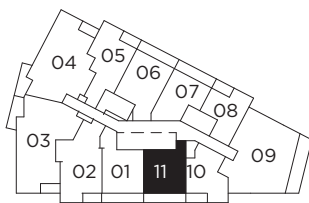

LT 494

ONE BEDROOM 494 SQ.FT.
TERRACE | LEVEL 9 82 SQ.FT.
BALCONY | LEVEL 10-28 152 SQ.FT.

Level 10