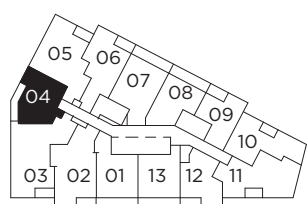

Level 25

Level 26-27

Level 28

All dimensions, specifications and drawings are approximate. Exterior wall, windows, balcony and terrace conditions vary. Actual square footage may vary from the stated floorplan. E. & O. E. Furniture not included. Refer to Keyplate for unit location and orientation.

# LT 489

ONE BEDROOM + DEN 489 SQ.FT.  
TERRACE | LEVEL 10 76 SQ.FT.  
BALCONY | LEVEL 11-19 76 SQ.FT.

Level 10

Level 11-15

Level 16

Level 17-19

All dimensions, specifications and drawings are approximate. Exterior wall, windows, balcony and terrace conditions vary. Actual square footage may vary from the stated floorplan. E. & O. E. Furniture not included. Refer to Keyplate for unit location and orientation.