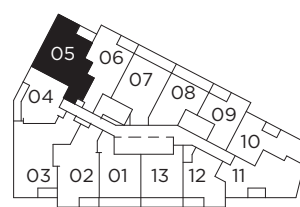

LIBERTY MARKET
TOWER

LT 756

TWO BEDROOM + STUDY 756 SQ.FT.
TERRACE | LEVEL 9 195, 35 SQ.FT.
BALCONY | LEVEL 10-24 42 SQ.FT.