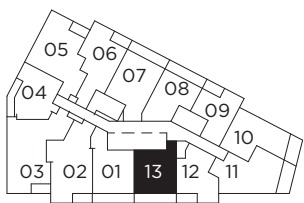

# LT 489

ONE BEDROOM + DEN 489 SQ.FT.  
TERRACE | LEVEL 10 76 SQ.FT.  
BALCONY | LEVEL 11-19 76 SQ.FT.

Level 10

Level 11-15

Level 16

Level 17-19

All dimensions, specifications and drawings are approximate. Exterior wall, windows, balcony and terrace conditions vary. Actual square footage may vary from the stated floorplan. E. & O. E. Furniture not included. Refer to Keyplate for unit location and orientation.

# LT 494

ONE BEDROOM 494 SQ.FT.  
TERRACE | LEVEL 9 82 SQ.FT.  
BALCONY | LEVEL 10-28 152 SQ.FT.

Level 9

Level 10

Level 11-15

Level 16

Level 17-19

Level 20-24