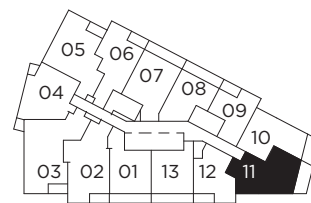

# LT 638

TWO BEDROOM 638 SQ.FT.  
TERRACE | LEVEL 16 87 SQ.FT.  
BALCONY | LEVEL 17-24 104 SQ.FT.

Level 16

Level 17-19

Level 20-24

All dimensions, specifications and drawings are approximate. Exterior wall, windows, balcony and terrace conditions vary. Actual square footage may vary from the stated floorplan. E. & O. E. Furniture not included. Refer to Keyplate for unit location and orientation.