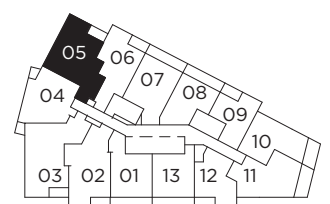

# LT 756

TWO BEDROOM + STUDY 756 SQ.FT.  
TERRACE | LEVEL 9 195, 35 SQ.FT.  
BALCONY | LEVEL 10-24 42 SQ.FT.

Level 9

Level 10

Level 11-15

Level 16

Level 17-19

Level 20-24