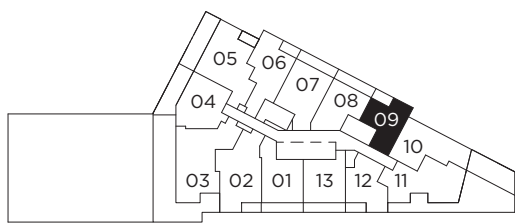

# LT 445

ONE BEDROOM 445 SQ.FT.  
BALCONY 45 SQ.FT.

Level 9

Level 10

Level 11-15

Level 16

Level 17-19

Level 20-24

Level 25

Level 26-27

Level 28

All dimensions, specifications and drawings are approximate. Exterior wall, windows, balcony and terrace conditions vary. Actual square footage may vary from the stated floorplan. E. & O. E. Furniture not included. Refer to Keyplate for unit location and orientation.