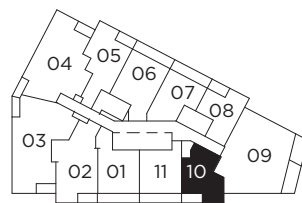

Level 25

Level 26-27

Level 28

All dimensions, specifications and drawings are approximate. Exterior wall, windows, balcony and terrace conditions vary. Actual square footage may vary from the stated floorplan. E. & O. E. Furniture not included. Refer to Keyplate for unit location and orientation.

# LT 470

ONE BEDROOM + STUDY 470 SQ.FT.  
TERRACE | LEVEL 9 40 SQ.FT.  
BALCONY | LEVEL 10-28 48 SQ.FT.

Level 9

Level 10

Level 11-15

Level 16

Level 17-19

Level 20-24