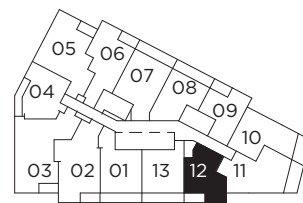

Level 25

Level 26-27

Level 28

All dimensions, specifications and drawings are approximate. Exterior wall, windows, balcony and terrace conditions vary. Actual square footage may vary from the stated floorplan. E. & O. E. Furniture not included. Refer to Keyplate for unit location and orientation.

# LT 470

ONE BEDROOM + STUDY 470 SQ.FT.  
TERRACE | LEVEL 9 40 SQ.FT.  
BALCONY | LEVEL 10-28 48 SQ.FT.

Level 9

Level 10

Level 11-15

Level 16

Level 17-19

Level 20-24