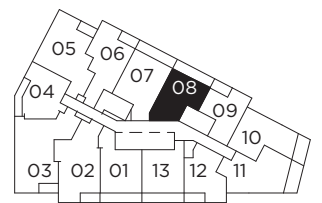

Level 25

Level 26-27

Level 28

All dimensions, specifications and drawings are approximate. Exterior wall, windows, balcony and terrace conditions vary. Actual square footage may vary from the stated floorplan. E. & O. E. Furniture not included. Refer to Keyplate for unit location and orientation.

# LT 472

ONE BEDROOM 472 SQ.FT.  
BALCONY 95 SQ.FT.

Level 9

Level 10

Level 11-15

Level 16

Level 17-19

Level 20-24