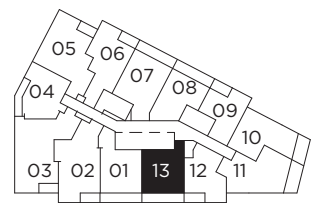

# LT 489

ONE BEDROOM + DEN 489 SQ.FT.  
TERRACE | LEVEL 10 76 SQ.FT.  
BALCONY | LEVEL 11-19 76 SQ.FT.

Level 10

Level 11-15

Level 16

Level 17-19

All dimensions, specifications and drawings are approximate. Exterior wall, windows, balcony and terrace conditions vary. Actual square footage may vary from the stated floorplan. E. & O. E. Furniture not included. Refer to Keyplate for unit location and orientation.

# LT 494

ONE BEDROOM 494 SQ.FT.  
TERRACE | LEVEL 9 82 SQ.FT.  
BALCONY | LEVEL 10-28 152 SQ.FT.

Level 9

Level 10

Level 11-15

Level 16

Level 17-19

Level 20-24