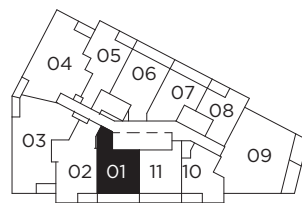

# LT 553

ONE BEDROOM + STUDY 553 SQ.FT.  
TERRACE | LEVEL 9 84 SQ.FT.  
BALCONY | LEVEL 10-28 103 SQ.FT.

Level 9

Level 10

Level 11-15

Level 16

Level 17-19

Level 20-24

Level 25

Level 26-27

Level 28

All dimensions, specifications and drawings are approximate. Exterior wall, windows, balcony and terrace conditions vary. Actual square footage may vary from the stated floorplan. E. & O. E. Furniture not included. Refer to Keyplate for unit location and orientation.