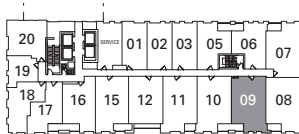

S-1DB

1 BEDROOM + DEN

FLOOR 7
715 SQ. FT.
BALCONY 34 SQ. FT.

FLOOR 6
715 SQ. FT.
BALCONY 34 SQ. FT.

FLOOR 5
715 SQ. FT.
BALCONY 34 SQ. FT.

FLOOR 3
715 SQ. FT.
BALCONY 34 SQ. FT.

Note: All prices, figures, sizes, specifications and information are subject to change without notice. E. & O.E. All areas and stated dimensions are approximate. Actual usable floor space, living area and square footage may vary from stated floor area. All illustrations are artist's concept only. The unit shown may be the reverse of the unit purchased. The purchase price does not include any furniture.