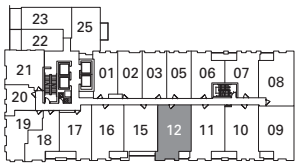

FLOOR 6
716 SQ. FT.
BALCONY 33 SQ. FT.