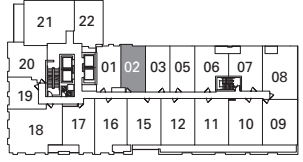

S-1B

1 BEDROOM

FLOOR 7
467 SQ. FT.

FLOOR 6
467 SQ. FT.

FLOOR 5
467 SQ. FT.

FLOOR 3
467 SQ. FT.

Note: All prices, figures, sizes, specifications and information are subject to change without notice. E. & O.E. All areas and stated dimensions are approximate. Actual usable floor space, living area and square footage may vary from stated floor area. All illustrations are artist's concept only. The unit shown may be the reverse of the unit purchased. The purchase price does not include any furniture.

**KING
BLUE**
BY
GREENLAND

 **Greenland**
FORTUNE GLOBAL 500

S-1C

1 BEDROOM

FLOOR 9
466 SQ. FT.

FLOOR 8
456 SQ. FT.

FLOOR 7
456 SQ. FT.

FLOOR 6
456 SQ. FT.