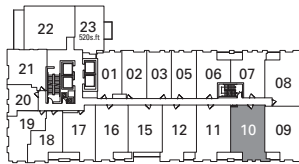

S-1DB

1 BEDROOM + DEN

FLOOR 7
715 SQ. FT.
BALCONY 34 SQ. FT.