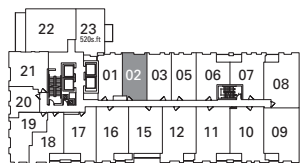

S-1B

1 BEDROOM

FLOOR 7
467 SQ. FT.

FLOOR 6
467 SQ. FT.

FLOOR 5
467 SQ. FT.

FLOOR 3
467 SQ. FT.

Note: All prices, figures, sizes, specifications and information are subject to change without notice. E. & O.E. All areas and stated dimensions are approximate. Actual usable floor space, living area and square footage may vary from stated floor area. All illustrations are artist's concept only. The unit shown may be the reverse of the unit purchased. The purchase price does not include any furniture.

**KING
BLUE**
BY
GREENLAND

 **Greenland**
FORTUNE GLOBAL 500

S-1C

1 BEDROOM

FLOOR 9
466 SQ. FT.

FLOOR 8
456 SQ. FT.

FLOOR 7
456 SQ. FT.

FLOOR 6
456 SQ. FT.