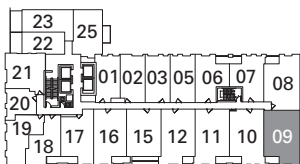

KING BLUE
BY
GREENLAND

Greenland
FORTUNE GLOBAL 500

S-2B

2 BEDROOM

FLOOR 7
716 SQ. FT.
BALCONY 39 SQ. FT.

FLOOR 6
716 SQ. FT.
BALCONY 39 SQ. FT.

FLOOR 5
716 SQ. FT.
BALCONY 39 SQ. FT.

FLOOR 3
716 SQ. FT.
BALCONY 39 SQ. FT.