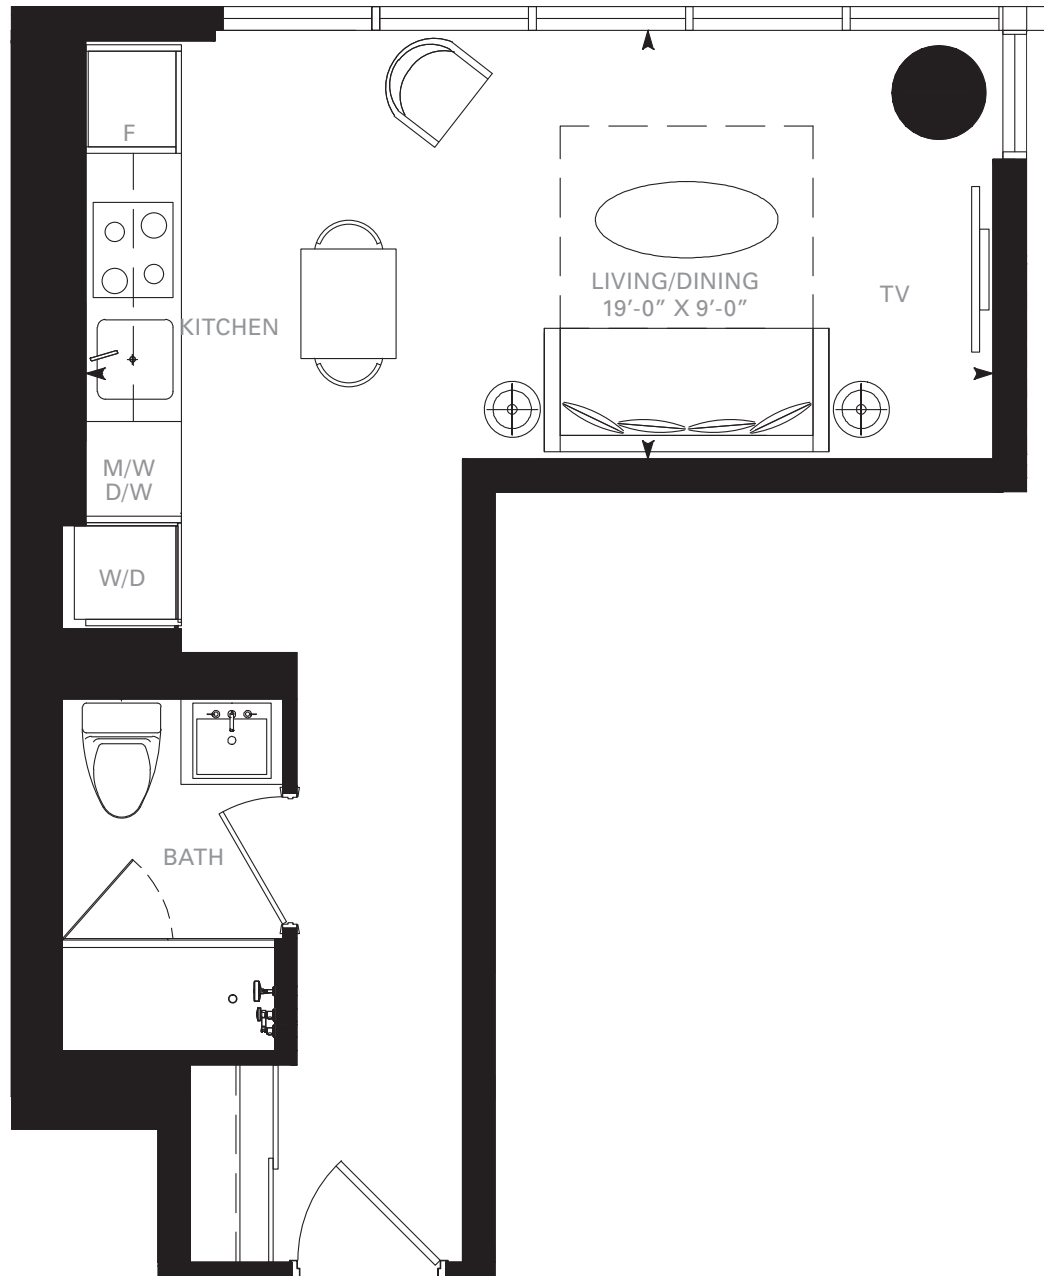

S-1S

STUDIO

FLOOR 20/30/40
356 SQ. FT.
TYPICAL LOWER RECESSED FLOOR

FLOOR 21/31/41
356 SQ. FT.
TYPICAL UPPER RECESSED FLOOR

FLOORS 11-19 / 22-29 / 32-39 / 42-48
356 SQ. FT.
TYPICAL FLOOR

Note: All prices, figures, sizes, specifications and information are subject to change without notice. E. & O.E. All areas and stated dimensions are approximate. Actual usable floor space, living area and square footage may vary from stated floor area. All illustrations are artist's concept only. The unit shown may be the reverse of the unit purchased. The purchase price does not include any furniture.

BY
GREENLAND

Greenland
FORTUNE GLOBAL 500

S-1A

1 BEDROOM

FLOOR 7
458 SQ. FT.

FLOOR 6
458 SQ. FT.

FLOOR 5
458 SQ. FT.

FLOOR 3
458 SQ. FT.

Note: All prices, figures, sizes, specifications and information are subject to change without notice. E. & O.E. All areas and stated dimensions are approximate. Actual usable floor space, living area and square footage may vary from stated floor area. All illustrations are artist's concept only. The unit shown may be the reverse of the unit purchased. The purchase price does not include any furniture.

S-1B

1 BEDROOM

FLOOR 7
467 SQ. FT.

FLOOR 6
467 SQ. FT.

FLOOR 5
467 SQ. FT.

FLOOR 3
467 SQ. FT.

Note: All prices, figures, sizes, specifications and information are subject to change without notice. E. & O.E. All areas and stated dimensions are approximate. Actual usable floor space, living area and square footage may vary from stated floor area. All illustrations are artist's concept only. The unit shown may be the reverse of the unit purchased. The purchase price does not include any furniture.