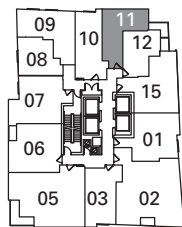

S-1S

STUDIO

FLOOR 20/30/40
356 SQ. FT.
TYPICAL LOWER RECESSED FLOOR

FLOOR 21/31/41
356 SQ. FT.
TYPICAL UPPER RECESSED FLOOR

FLOORS 11-19 / 22-29 / 32-39 / 42-48
356 SQ. FT.
TYPICAL FLOOR

Note: All prices, figures, sizes, specifications and information are subject to change without notice. E. & O.E. All areas and stated dimensions are approximate. Actual usable floor space, living area and square footage may vary from stated floor area. All illustrations are artist's concept only. The unit shown may be the reverse of the unit purchased. The purchase price does not include any furniture.

BY
GREENLAND

Greenland
FORTUNE GLOBAL 500

S-1A

1 BEDROOM

FLOOR 7
458 SQ. FT.

FLOOR 6
458 SQ. FT.

FLOOR 5
458 SQ. FT.

FLOOR 3
458 SQ. FT.