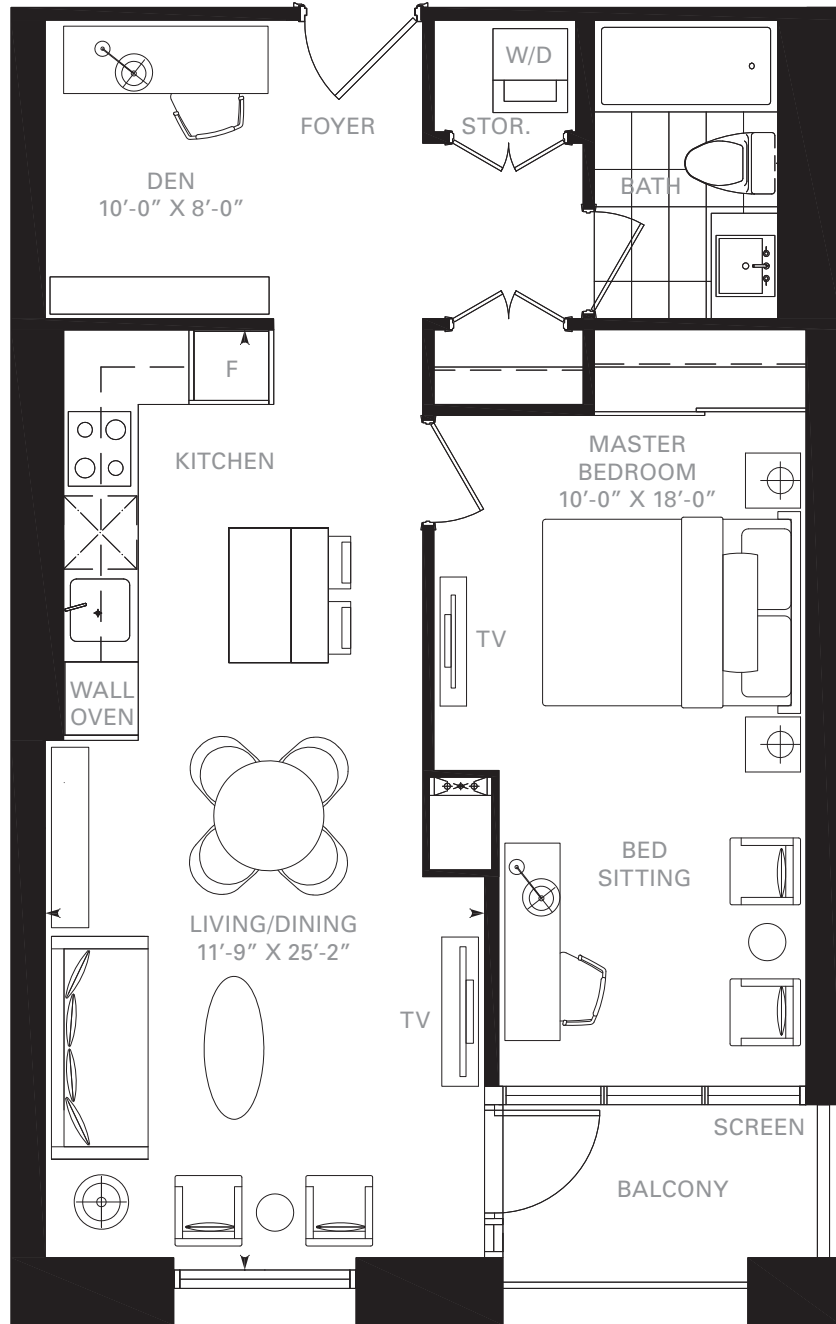

**KING
BLUE**
BY
GREENLAND

Greenland
FORTUNE GLOBAL 500

S-1F

1 BEDROOM

FLOOR 9
529 SQ. FT.
BALCONY 34 SQ. FT.

FLOOR 8
529 SQ. FT.
BALCONY 34 SQ. FT.

FLOOR 7
536 SQ. FT.
BALCONY 33 SQ. FT.

FLOOR 6
536 SQ. FT.
BALCONY 33 SQ. FT.

FLOOR 5
536 SQ. FT.
BALCONY 33 SQ. FT.

FLOOR 3
536 SQ. FT.
BALCONY 33 SQ. FT.

Note: All prices, figures, sizes, specifications and information are subject to change without notice. E. & O.E. All areas and stated dimensions are approximate. Actual usable floor space, living area and square footage may vary from stated floor area. All illustrations are artist's concept only. The unit shown may be the reverse of the unit purchased. The purchase price does not include any furniture.

**KING
BLUE**
BY
GREENLAND

Greenland
FORTUNE GLOBAL 500

S-1DA

1 BEDROOM + DEN

FLOOR 7
696 SQ. FT.
BALCONY 40 SQ. FT.

FLOOR 6
696 SQ. FT.
BALCONY 40 SQ. FT.

FLOOR 5
696 SQ. FT.
BALCONY 40 SQ. FT.

FLOOR 3
696 SQ. FT.
BALCONY 40 SQ. FT.