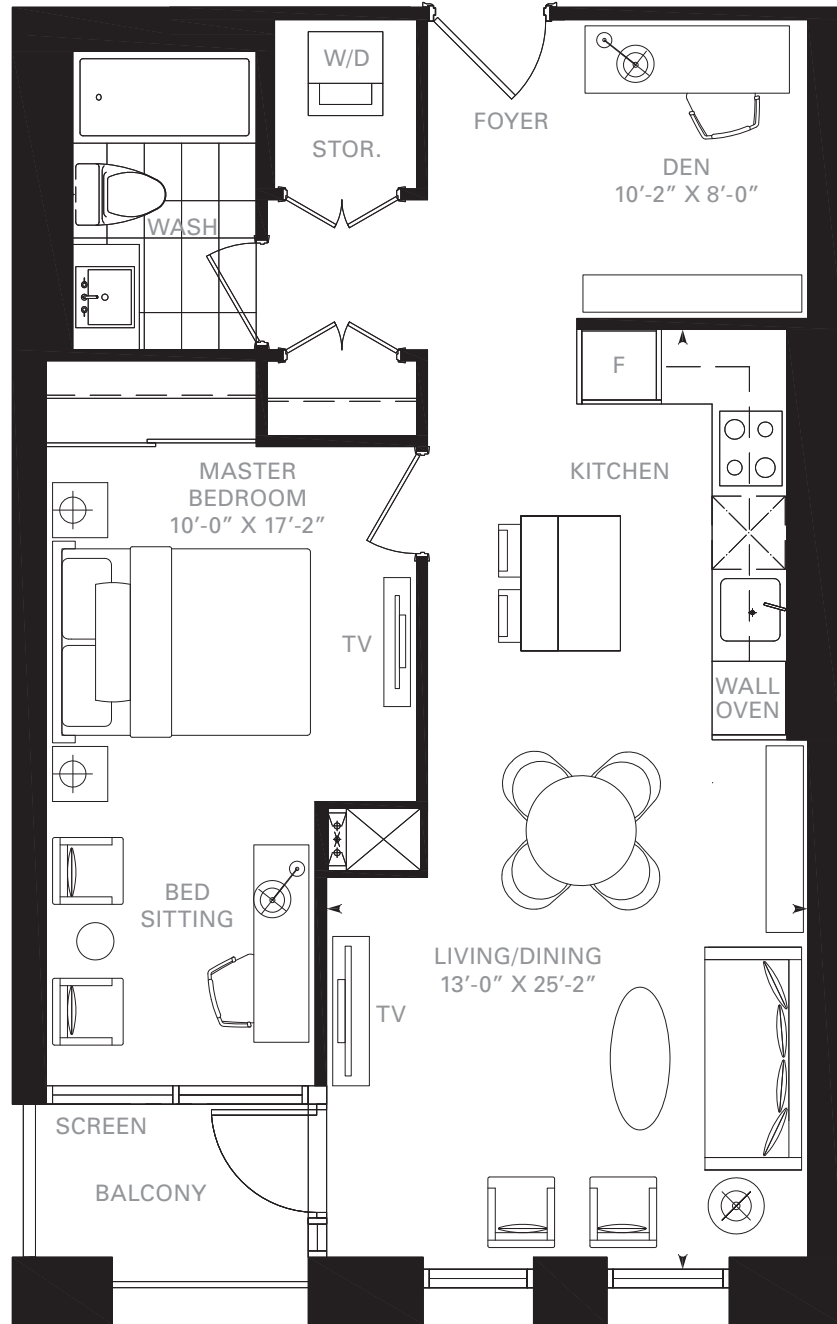

S-1DB

1 BEDROOM + DEN