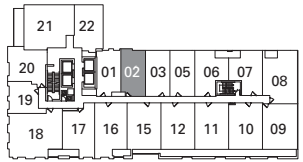

S-1B

1 BEDROOM

FLOOR 7
467 SQ. FT.

FLOOR 6
467 SQ. FT.

FLOOR 5
467 SQ. FT.

FLOOR 3
467 SQ. FT.

Note: All prices, figures, sizes, specifications and information are subject to change without notice. E. & O.E. All areas and stated dimensions are approximate. Actual usable floor space, living area and square footage may vary from stated floor area. All illustrations are artist's concept only. The unit shown may be the reverse of the unit purchased. The purchase price does not include any furniture.

**KING
BLUE**
BY
GREENLAND

 **Greenland**
FORTUNE GLOBAL 500

S-1C

1 BEDROOM

FLOOR 9
466 SQ. FT.

FLOOR 8
456 SQ. FT.

FLOOR 7
456 SQ. FT.

FLOOR 6
456 SQ. FT.

FLOOR 5
456 SQ. FT.

FLOOR 3
456 SQ. FT.

Note: All prices, figures, sizes, specifications and information are subject to change without notice. E. & O.E. All areas and stated dimensions are approximate. Actual usable floor space, living area and square footage may vary from stated floor area. All illustrations are artist's concept only. The unit shown may be the reverse of the unit purchased. The purchase price does not include any furniture.