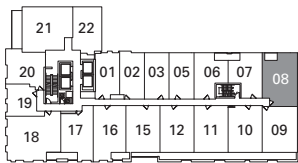

FLOOR 8
679 SQ. FT.
BALCONY 38 SQ. FT.