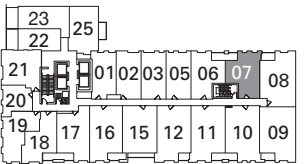

**KING
BLUE**
BY
GREENLAND

Greenland
FORTUNE GLOBAL 500

S-1F

1 BEDROOM

FLOOR 9
529 SQ. FT.
BALCONY 34 SQ. FT.

FLOOR 8
529 SQ. FT.
BALCONY 34 SQ. FT.

FLOOR 7
536 SQ. FT.
BALCONY 33 SQ. FT.

FLOOR 6
536 SQ. FT.
BALCONY 33 SQ. FT.