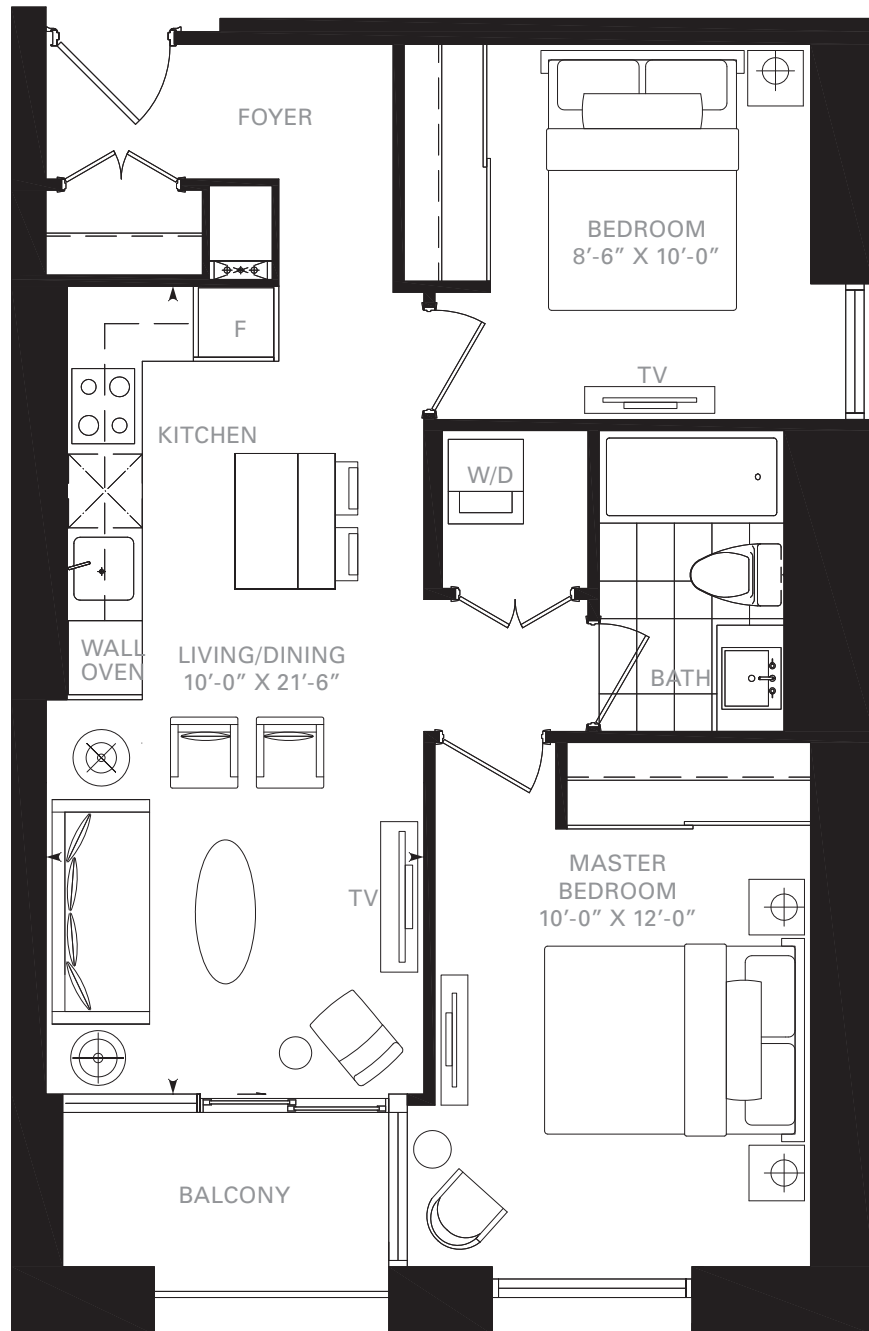

FLOOR 3
689 SQ. FT.
BALCONY 41 SQ. FT.

Note: All prices, figures, sizes, specifications and information are subject to change without notice. E. & O.E. All areas and stated dimensions are approximate. Actual usable floor space, living area and square footage may vary from stated floor area. All illustrations are artist's concept only. The unit shown may be the reverse of the unit purchased. The purchase price does not include any furniture.

KING BLUE
BY
GREENLAND

Greenland
FORTUNE GLOBAL 500

S-2B

2 BEDROOM

FLOOR 7
716 SQ. FT.
BALCONY 39 SQ. FT.

FLOOR 6
716 SQ. FT.
BALCONY 39 SQ. FT.

FLOOR 5
716 SQ. FT.
BALCONY 39 SQ. FT.

FLOOR 3
716 SQ. FT.
BALCONY 39 SQ. FT.