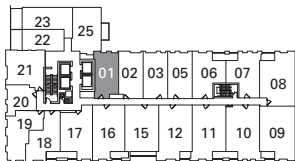

S-1D

1 BEDROOM

FLOOR 8
460 SQ. FT.

FLOOR 7
469 SQ. FT.

FLOOR 6
469 SQ. FT.

FLOOR 5
476 SQ. FT.

Note: All prices, figures, sizes, specifications and information are subject to change without notice. E. & O.E. All areas and stated dimensions are approximate. Actual usable floor space, living area and square footage may vary from stated floor area. All illustrations are artist's concept only. The unit shown may be the reverse of the unit purchased. The purchase price does not include any furniture.