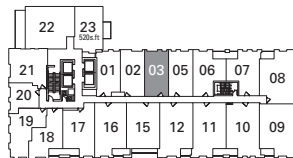

S-1S

STUDIO

FLOOR 20/30/40
356 SQ. FT.
TYPICAL LOWER RECESSED FLOOR

FLOOR 21/31/41
356 SQ. FT.
TYPICAL UPPER RECESSED FLOOR

FLOORS 11-19 / 22-29 / 32-39 / 42-48
356 SQ. FT.
TYPICAL FLOOR

Note: All prices, figures, sizes, specifications and information are subject to change without notice. E. & O.E. All areas and stated dimensions are approximate. Actual usable floor space, living area and square footage may vary from stated floor area. All illustrations are artist's concept only. The unit shown may be the reverse of the unit purchased. The purchase price does not include any furniture.

BY
GREENLAND

Greenland
FORTUNE GLOBAL 500

S-1A

1 BEDROOM

FLOOR 7
458 SQ. FT.

FLOOR 6
458 SQ. FT.

FLOOR 5
458 SQ. FT.

FLOOR 3
458 SQ. FT.