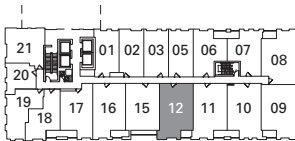

S-1DC

1 BEDROOM + DEN

FLOOR 7
716 SQ. FT.
BALCONY 33 SQ. FT.

FLOOR 6
716 SQ. FT.
BALCONY 33 SQ. FT.

FLOOR 5
716 SQ. FT.
BALCONY 33 SQ. FT.

FLOOR 3
716 SQ. FT.
BALCONY 33 SQ. FT.

Note: All prices, figures, sizes, specifications and information are subject to change without notice. E. & O.E. All areas and stated dimensions are approximate. Actual usable floor space, living area and square footage may vary from stated floor area. All illustrations are artist's concept only. The unit shown may be the reverse of the unit purchased. The purchase price does not include any furniture.