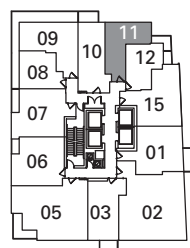

S-1S

STUDIO

FLOOR 20/30/40
356 SQ. FT.
TYPICAL LOWER RECESSED FLOOR

FLOOR 21/31/41
356 SQ. FT.
TYPICAL UPPER RECESSED FLOOR

FLOORS 11-19 / 22-29 / 32-39 / 42-48
356 SQ. FT.
TYPICAL FLOOR

Note: All prices, figures, sizes, specifications and information are subject to change without notice. E. & O.E. All areas and stated dimensions are approximate. Actual usable floor space, living area and square footage may vary from stated floor area. All illustrations are artist's concept only. The unit shown may be the reverse of the unit purchased. The purchase price does not include any furniture.

BY
GREENLAND

Greenland
FORTUNE GLOBAL 500

S-1A

1 BEDROOM

FLOOR 7
458 SQ. FT.

FLOOR 6
458 SQ. FT.

FLOOR 5
458 SQ. FT.

FLOOR 3
458 SQ. FT.