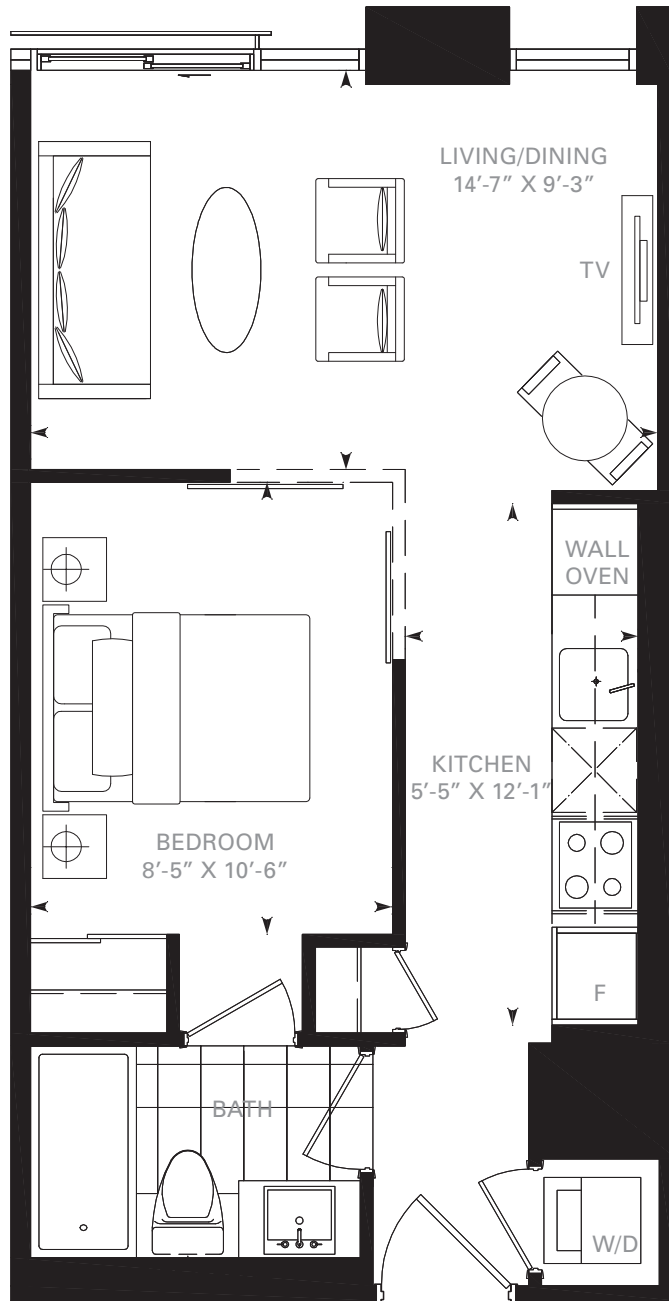

S-1S

STUDIO

FLOOR 20/30/40
356 SQ. FT.
TYPICAL LOWER RECESSED FLOOR

FLOOR 21/31/41
356 SQ. FT.
TYPICAL UPPER RECESSED FLOOR

FLOORS 11-19 / 22-29 / 32-39 / 42-48
356 SQ. FT.
TYPICAL FLOOR

Note: All prices, figures, sizes, specifications and information are subject to change without notice. E. & O.E. All areas and stated dimensions are approximate. Actual usable floor space, living area and square footage may vary from stated floor area. All illustrations are artist's concept only. The unit shown may be the reverse of the unit purchased. The purchase price does not include any furniture.

BY
GREENLAND

Greenland
FORTUNE GLOBAL 500

S-1A

1 BEDROOM

FLOOR 7
458 SQ. FT.

FLOOR 6
458 SQ. FT.

FLOOR 5
458 SQ. FT.

FLOOR 3
458 SQ. FT.

Note: All prices, figures, sizes, specifications and information are subject to change without notice. E. & O.E. All areas and stated dimensions are approximate. Actual usable floor space, living area and square footage may vary from stated floor area. All illustrations are artist's concept only. The unit shown may be the reverse of the unit purchased. The purchase price does not include any furniture.

S-1B

1 BEDROOM

FLOOR 7
467 SQ. FT.

FLOOR 6
467 SQ. FT.

FLOOR 5
467 SQ. FT.

FLOOR 3
467 SQ. FT.

Note: All prices, figures, sizes, specifications and information are subject to change without notice. E. & O.E. All areas and stated dimensions are approximate. Actual usable floor space, living area and square footage may vary from stated floor area. All illustrations are artist's concept only. The unit shown may be the reverse of the unit purchased. The purchase price does not include any furniture.