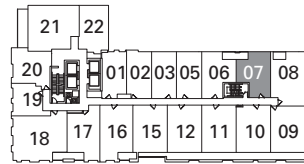

**KING
BLUE**
BY
GREENLAND

Greenland
FORTUNE GLOBAL 500

S-1F

1 BEDROOM

FLOOR 9
529 SQ. FT.
BALCONY 34 SQ. FT.

FLOOR 8
529 SQ. FT.
BALCONY 34 SQ. FT.

FLOOR 7
536 SQ. FT.
BALCONY 33 SQ. FT.

FLOOR 6
536 SQ. FT.
BALCONY 33 SQ. FT.