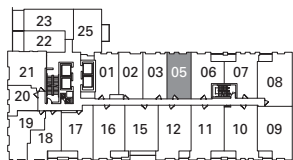

BY
GREENLAND

Greenland
FORTUNE GLOBAL 500

S-1A

1 BEDROOM

FLOOR 7
458 SQ. FT.

FLOOR 6
458 SQ. FT.

FLOOR 5
458 SQ. FT.

FLOOR 3
458 SQ. FT.