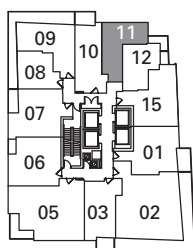

S-1S

STUDIO

FLOOR 20/30/40
356 SQ. FT.
TYPICAL LOWER RECESSED FLOOR

FLOOR 21/31/41
356 SQ. FT.
TYPICAL UPPER RECESSED FLOOR

FLOORS 11-19 / 22-29 / 32-39 / 42-48
356 SQ. FT.
TYPICAL FLOOR

Note: All prices, figures, sizes, specifications and information are subject to change without notice. E. & O.E. All areas and stated dimensions are approximate. Actual usable floor space, living area and square footage may vary from stated floor area. All illustrations are artist's concept only. The unit shown may be the reverse of the unit purchased. The purchase price does not include any furniture.

BY
GREENLAND

Greenland
FORTUNE GLOBAL 500

S-1A

1 BEDROOM

FLOOR 7
458 SQ. FT.

FLOOR 6
458 SQ. FT.

FLOOR 5
458 SQ. FT.

FLOOR 3
458 SQ. FT.