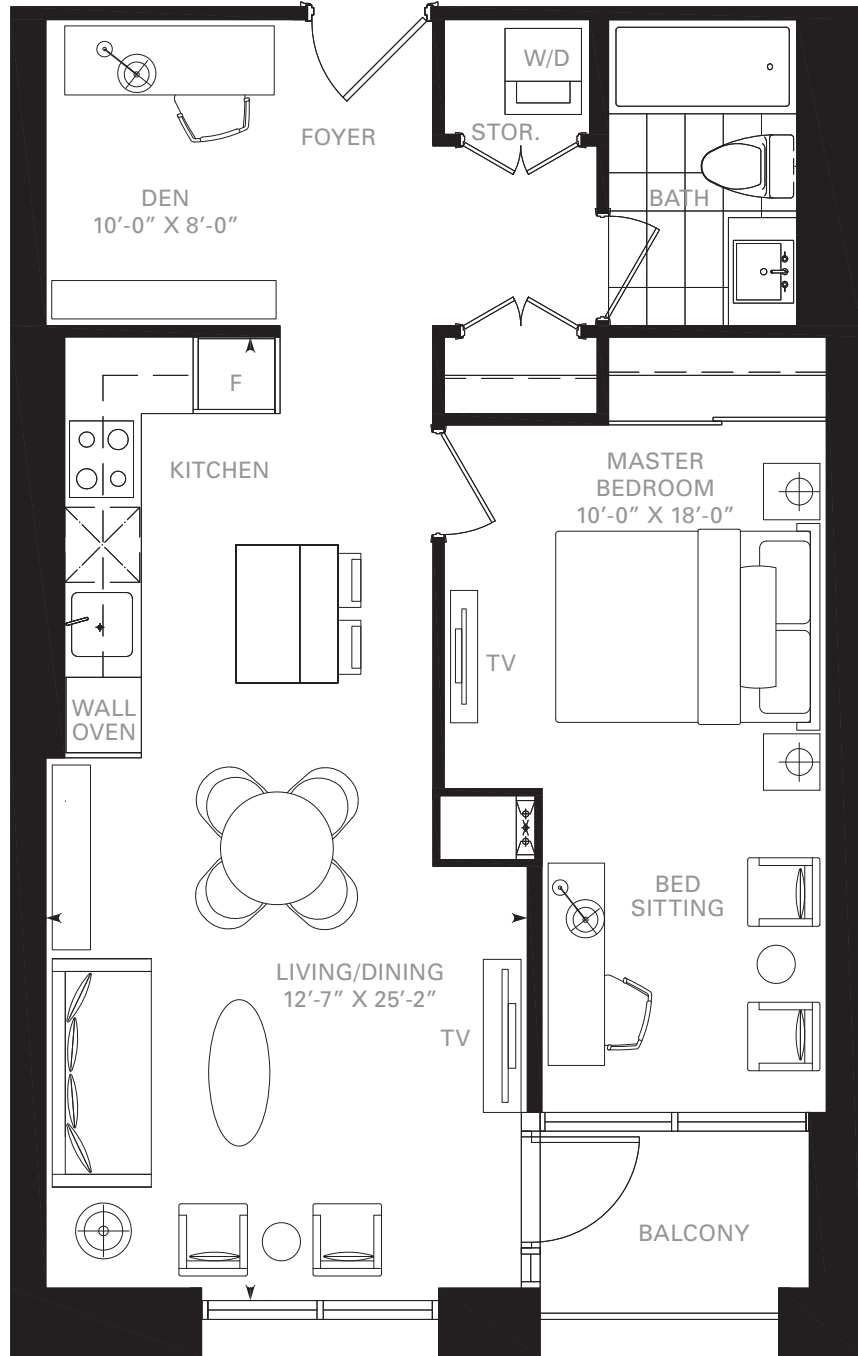

S-1DC

1 BEDROOM + DEN