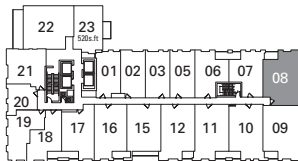

S-2A

2 BEDROOM

FLOOR 9
670 SQ. FT.
BALCONY 38 SQ. FT.

FLOOR 8
679 SQ. FT.
BALCONY 38 SQ. FT.

FLOOR 7
689 SQ. FT.
BALCONY 41 SQ. FT.

FLOOR 6
689 SQ. FT.
BALCONY 41 SQ. FT.

FLOOR 5
689 SQ. FT.
BALCONY 41 SQ. FT.