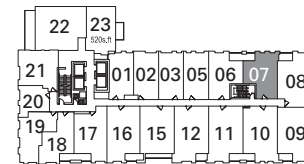

**KING
BLUE**
BY
GREENLAND

Greenland
FORTUNE GLOBAL 500

S-1F

1 BEDROOM

FLOOR 9
529 SQ. FT.
BALCONY 34 SQ. FT.

FLOOR 8
529 SQ. FT.
BALCONY 34 SQ. FT.

FLOOR 7
536 SQ. FT.
BALCONY 33 SQ. FT.

FLOOR 6
536 SQ. FT.
BALCONY 33 SQ. FT.