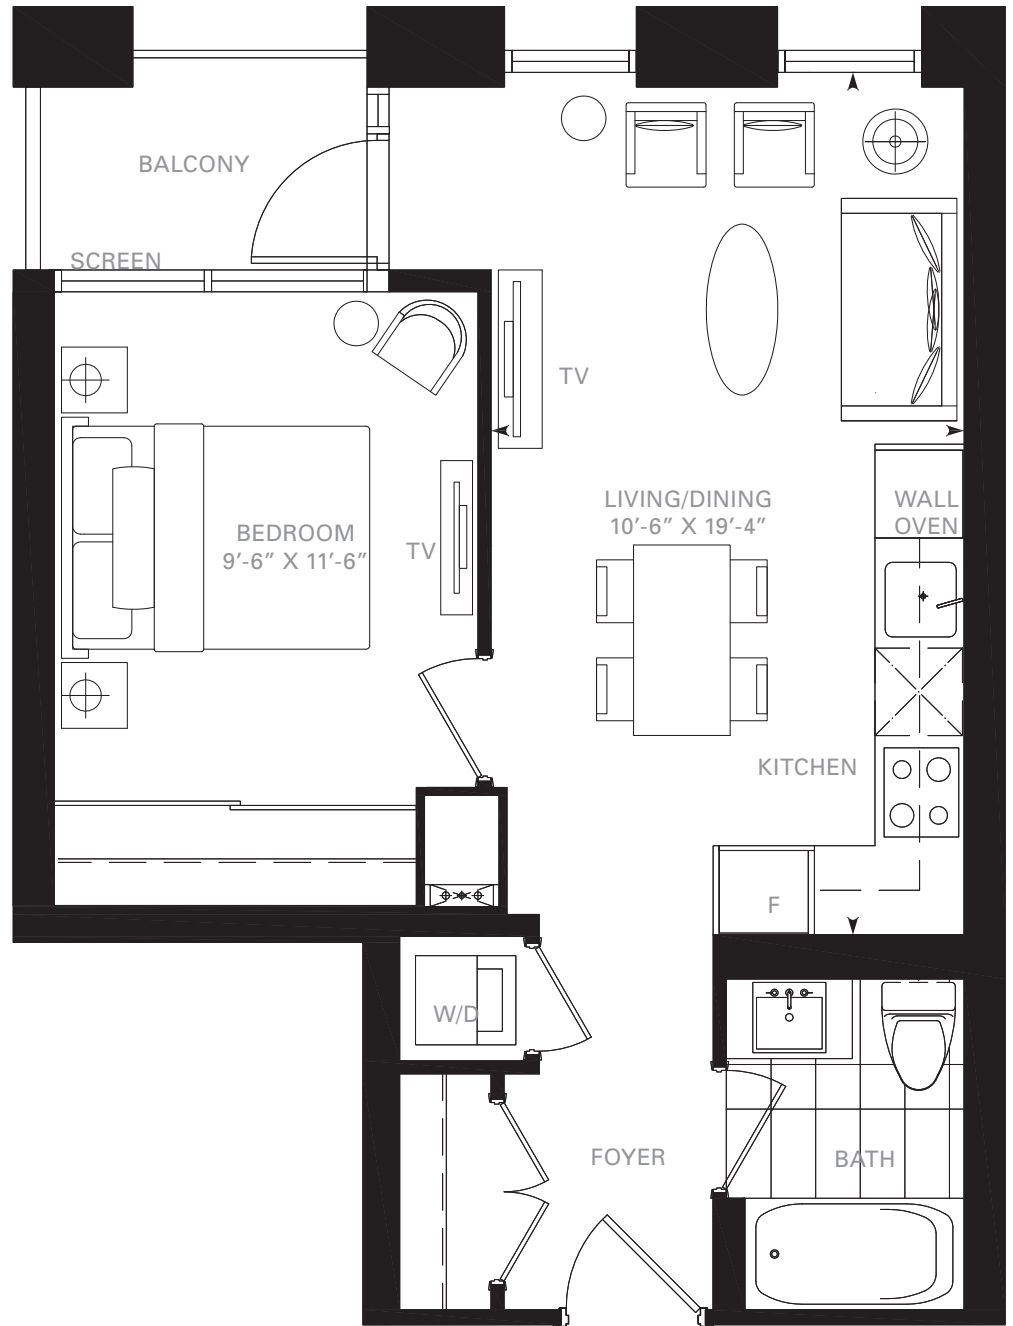

FLOOR 5
518 SQ. FT.
BALCONY 42 SQ. FT.

FLOOR 3
518 SQ. FT.
BALCONY 42 SQ. FT.

Note: All prices, figures, sizes, specifications and information are subject to change without notice. E. & O.E. All areas and stated dimensions are approximate. Actual usable floor space, living area and square footage may vary from stated floor area. All illustrations are artist's concept only. The unit shown may be the reverse of the unit purchased. The purchase price does not include any furniture.

**KING
BLUE**
BY
GREENLAND

Greenland
FORTUNE GLOBAL 500

S-1F

1 BEDROOM

FLOOR 9
529 SQ. FT.
BALCONY 34 SQ. FT.

FLOOR 8
529 SQ. FT.
BALCONY 34 SQ. FT.

FLOOR 7
536 SQ. FT.
BALCONY 33 SQ. FT.

FLOOR 6
536 SQ. FT.
BALCONY 33 SQ. FT.

FLOOR 5
536 SQ. FT.
BALCONY 33 SQ. FT.

FLOOR 3
536 SQ. FT.
BALCONY 33 SQ. FT.

Note: All prices, figures, sizes, specifications and information are subject to change without notice. E. & O.E. All areas and stated dimensions are approximate. Actual usable floor space, living area and square footage may vary from stated floor area. All illustrations are artist's concept only. The unit shown may be the reverse of the unit purchased. The purchase price does not include any furniture.