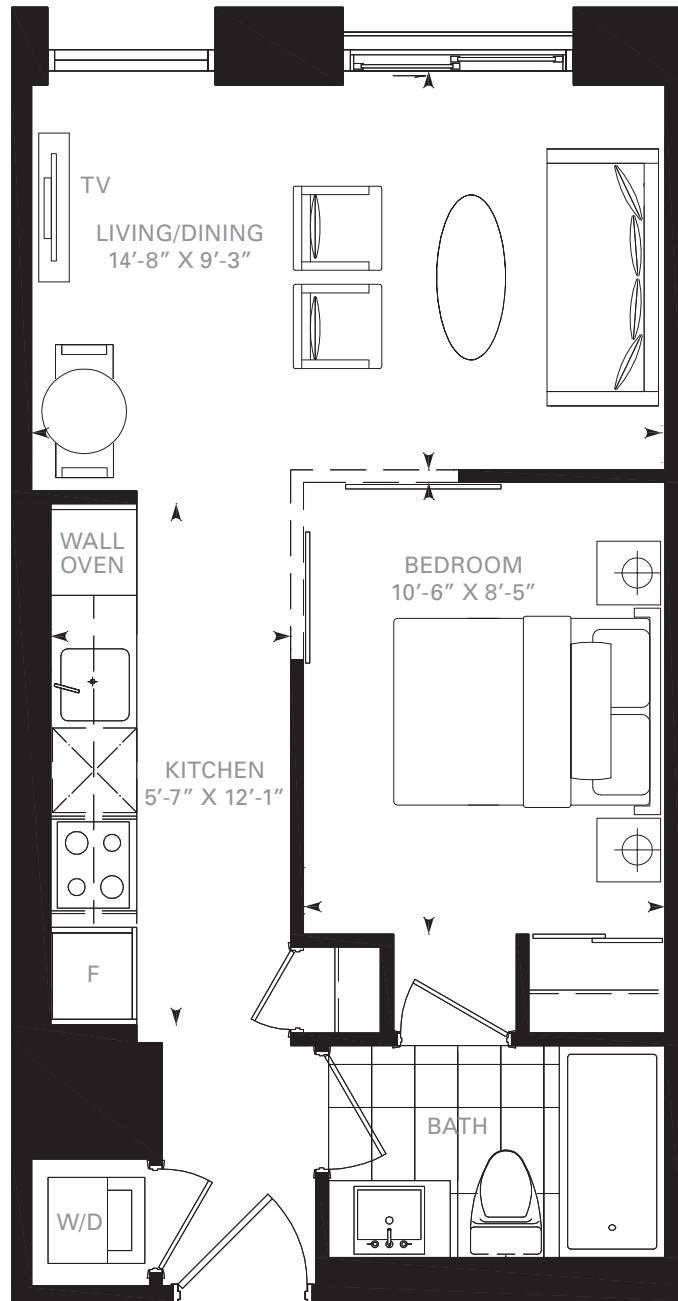

S-1S

STUDIO

FLOOR 20/30/40
356 SQ. FT.
TYPICAL LOWER RECESSED FLOOR

FLOOR 21/31/41
356 SQ. FT.
TYPICAL UPPER RECESSED FLOOR

FLOORS 11-19 / 22-29 / 32-39 / 42-48
356 SQ. FT.
TYPICAL FLOOR

Note: All prices, figures, sizes, specifications and information are subject to change without notice. E. & O.E. All areas and stated dimensions are approximate. Actual usable floor space, living area and square footage may vary from stated floor area. All illustrations are artist's concept only. The unit shown may be the reverse of the unit purchased. The purchase price does not include any furniture.

BY
GREENLAND

Greenland
FORTUNE GLOBAL 500

S-1A

1 BEDROOM

FLOOR 7
458 SQ. FT.

FLOOR 6
458 SQ. FT.

FLOOR 5
458 SQ. FT.

FLOOR 3
458 SQ. FT.

Note: All prices, figures, sizes, specifications and information are subject to change without notice. E. & O.E. All areas and stated dimensions are approximate. Actual usable floor space, living area and square footage may vary from stated floor area. All illustrations are artist's concept only. The unit shown may be the reverse of the unit purchased. The purchase price does not include any furniture.

S-1B

1 BEDROOM

FLOOR 7
467 SQ. FT.

FLOOR 6
467 SQ. FT.

FLOOR 5
467 SQ. FT.

FLOOR 3
467 SQ. FT.

Note: All prices, figures, sizes, specifications and information are subject to change without notice. E. & O.E. All areas and stated dimensions are approximate. Actual usable floor space, living area and square footage may vary from stated floor area. All illustrations are artist's concept only. The unit shown may be the reverse of the unit purchased. The purchase price does not include any furniture.