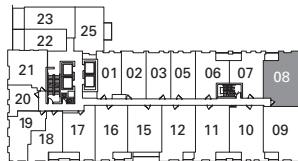

S-2A

2 BEDROOM

FLOOR 9
670 SQ. FT.
BALCONY 38 SQ. FT.

FLOOR 8
679 SQ. FT.
BALCONY 38 SQ. FT.

FLOOR 7
689 SQ. FT.
BALCONY 41 SQ. FT.

FLOOR 6
689 SQ. FT.
BALCONY 41 SQ. FT.

FLOOR 5
689 SQ. FT.
BALCONY 41 SQ. FT.