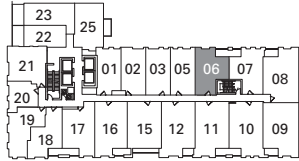

S-1D

1 BEDROOM

FLOOR 8
460 SQ. FT.

FLOOR 7
469 SQ. FT.

FLOOR 6
469 SQ. FT.

FLOOR 5
476 SQ. FT.

Note: All prices, figures, sizes, specifications and information are subject to change without notice. E. & O.E. All areas and stated dimensions are approximate. Actual usable floor space, living area and square footage may vary from stated floor area. All illustrations are artist's concept only. The unit shown may be the reverse of the unit purchased. The purchase price does not include any furniture.

**KING
BLUE**
BY
GREENLAND

 **Greenland**
FORTUNE GLOBAL 500

S-1E

1 BEDROOM

FLOOR 9
512 SQ. FT.
BALCONY 42 SQ. FT.

FLOOR 8
512 SQ. FT.
BALCONY 42 SQ. FT.

FLOOR 7
518 SQ. FT.
BALCONY 42 SQ. FT.

FLOOR 6
518 SQ. FT.
BALCONY 42 SQ. FT.