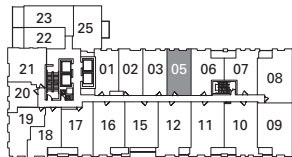

BY
GREENLAND

Greenland
FORTUNE GLOBAL 500

S-1A

1 BEDROOM

FLOOR 7
458 SQ. FT.

FLOOR 6
458 SQ. FT.

FLOOR 5
458 SQ. FT.

FLOOR 3
458 SQ. FT.

S-1B

1 BEDROOM

FLOOR 7
467 SQ. FT.

FLOOR 6
467 SQ. FT.

FLOOR 5
467 SQ. FT.

FLOOR 3
467 SQ. FT.

Note: All prices, figures, sizes, specifications and information are subject to change without notice. E. & O.E. All areas and stated dimensions are approximate. Actual usable floor space, living area and square footage may vary from stated floor area. All illustrations are artist's concept only. The unit shown may be the reverse of the unit purchased. The purchase price does not include any furniture.