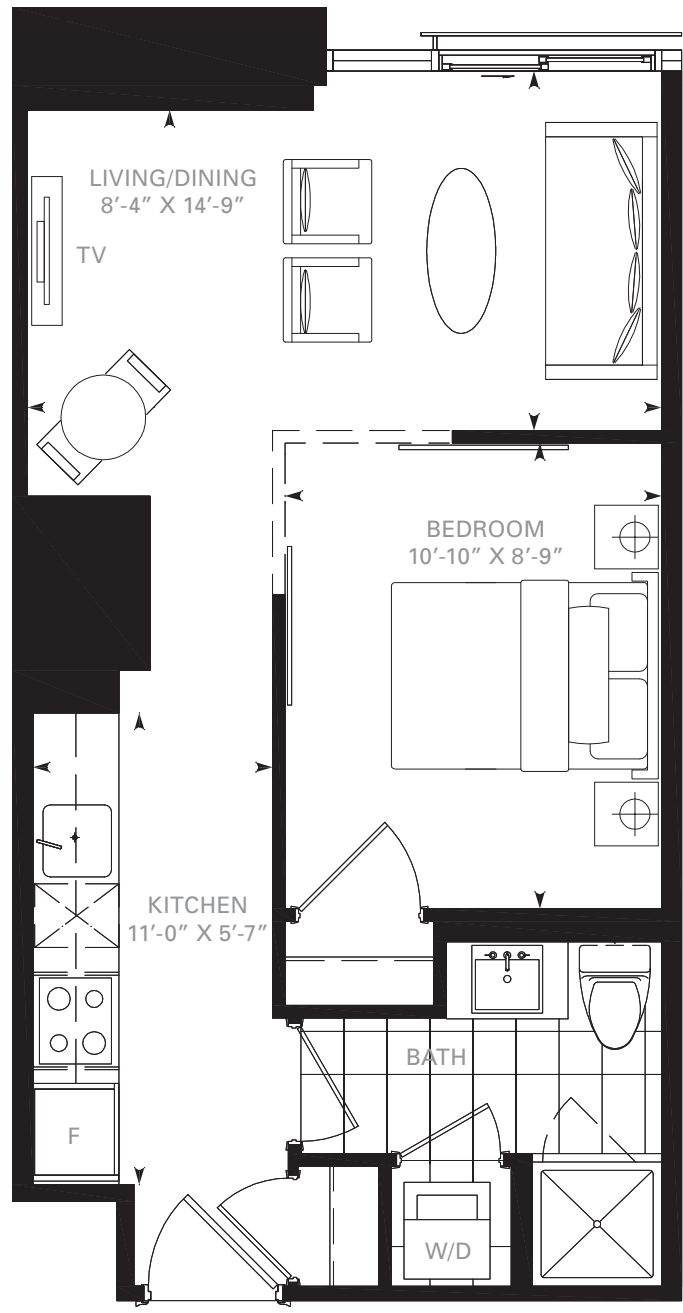

S-1B

1 BEDROOM

FLOOR 7
467 SQ. FT.

FLOOR 6
467 SQ. FT.

FLOOR 5
467 SQ. FT.

FLOOR 3
467 SQ. FT.

Note: All prices, figures, sizes, specifications and information are subject to change without notice. E. & O.E. All areas and stated dimensions are approximate. Actual usable floor space, living area and square footage may vary from stated floor area. All illustrations are artist's concept only. The unit shown may be the reverse of the unit purchased. The purchase price does not include any furniture.

**KING
BLUE**
BY
GREENLAND

 **Greenland**
FORTUNE GLOBAL 500

S-1C

1 BEDROOM

FLOOR 9
466 SQ. FT.

FLOOR 8
456 SQ. FT.

FLOOR 7
456 SQ. FT.

FLOOR 6
456 SQ. FT.

FLOOR 5
456 SQ. FT.

FLOOR 3
456 SQ. FT.

Note: All prices, figures, sizes, specifications and information are subject to change without notice. E. & O.E. All areas and stated dimensions are approximate. Actual usable floor space, living area and square footage may vary from stated floor area. All illustrations are artist's concept only. The unit shown may be the reverse of the unit purchased. The purchase price does not include any furniture.

S-1D

1 BEDROOM

FLOOR 8
460 SQ. FT.

FLOOR 7
469 SQ. FT.

FLOOR 6
469 SQ. FT.

FLOOR 5
476 SQ. FT.

Note: All prices, figures, sizes, specifications and information are subject to change without notice. E. & O.E. All areas and stated dimensions are approximate. Actual usable floor space, living area and square footage may vary from stated floor area. All illustrations are artist's concept only. The unit shown may be the reverse of the unit purchased. The purchase price does not include any furniture.