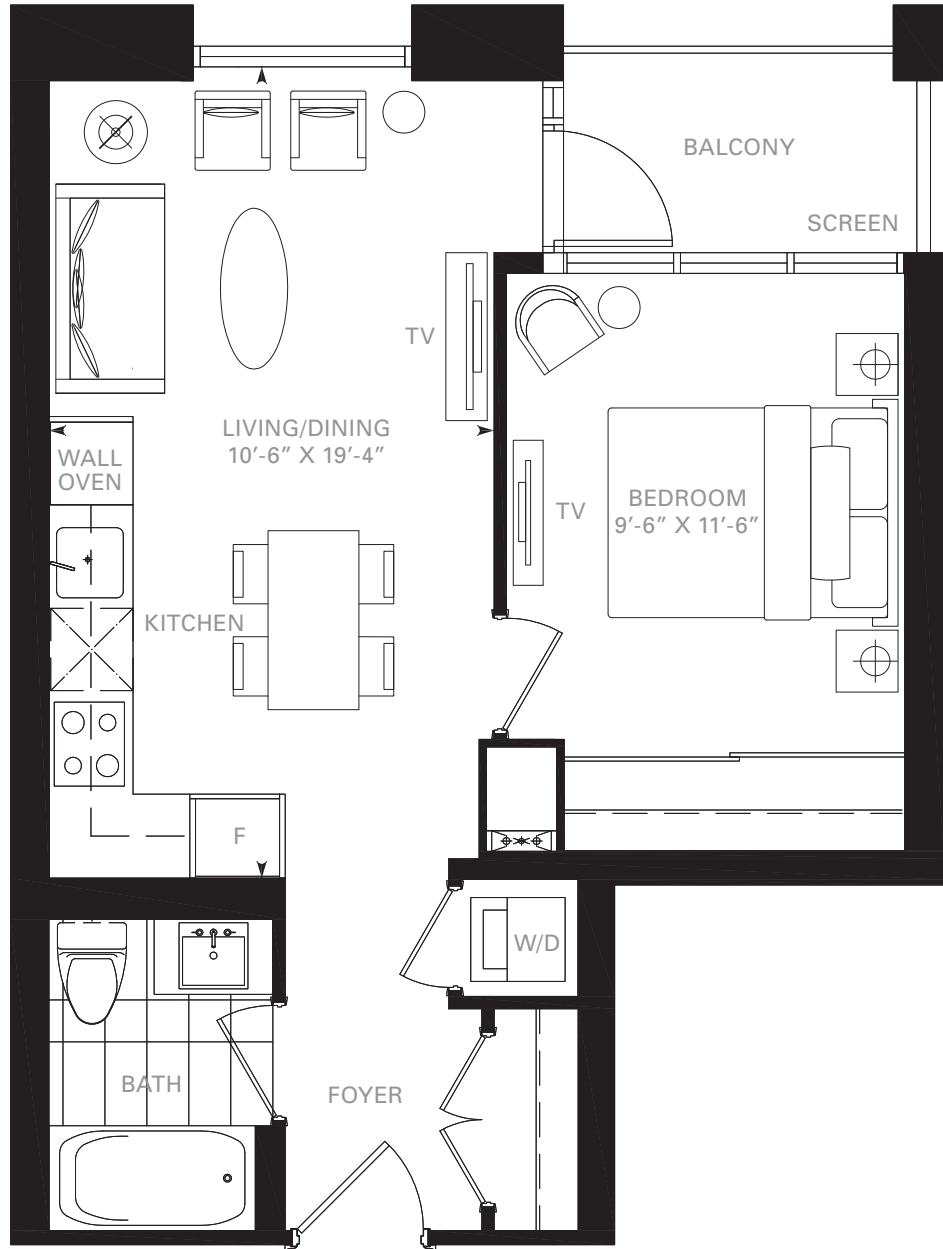

S-1D

1 BEDROOM

FLOOR 8
460 SQ. FT.

FLOOR 7
469 SQ. FT.

FLOOR 6
469 SQ. FT.

FLOOR 5
476 SQ. FT.

Note: All prices, figures, sizes, specifications and information are subject to change without notice. E. & O.E. All areas and stated dimensions are approximate. Actual usable floor space, living area and square footage may vary from stated floor area. All illustrations are artist's concept only. The unit shown may be the reverse of the unit purchased. The purchase price does not include any furniture.

**KING
BLUE**
BY
GREENLAND

 **Greenland**
FORTUNE GLOBAL 500

S-1E

1 BEDROOM

FLOOR 9
512 SQ. FT.
BALCONY 42 SQ. FT.

FLOOR 8
512 SQ. FT.
BALCONY 42 SQ. FT.

FLOOR 7
518 SQ. FT.
BALCONY 42 SQ. FT.

FLOOR 6
518 SQ. FT.
BALCONY 42 SQ. FT.

FLOOR 5
518 SQ. FT.
BALCONY 42 SQ. FT.

FLOOR 3
518 SQ. FT.
BALCONY 42 SQ. FT.

Note: All prices, figures, sizes, specifications and information are subject to change without notice. E. & O.E. All areas and stated dimensions are approximate. Actual usable floor space, living area and square footage may vary from stated floor area. All illustrations are artist's concept only. The unit shown may be the reverse of the unit purchased. The purchase price does not include any furniture.