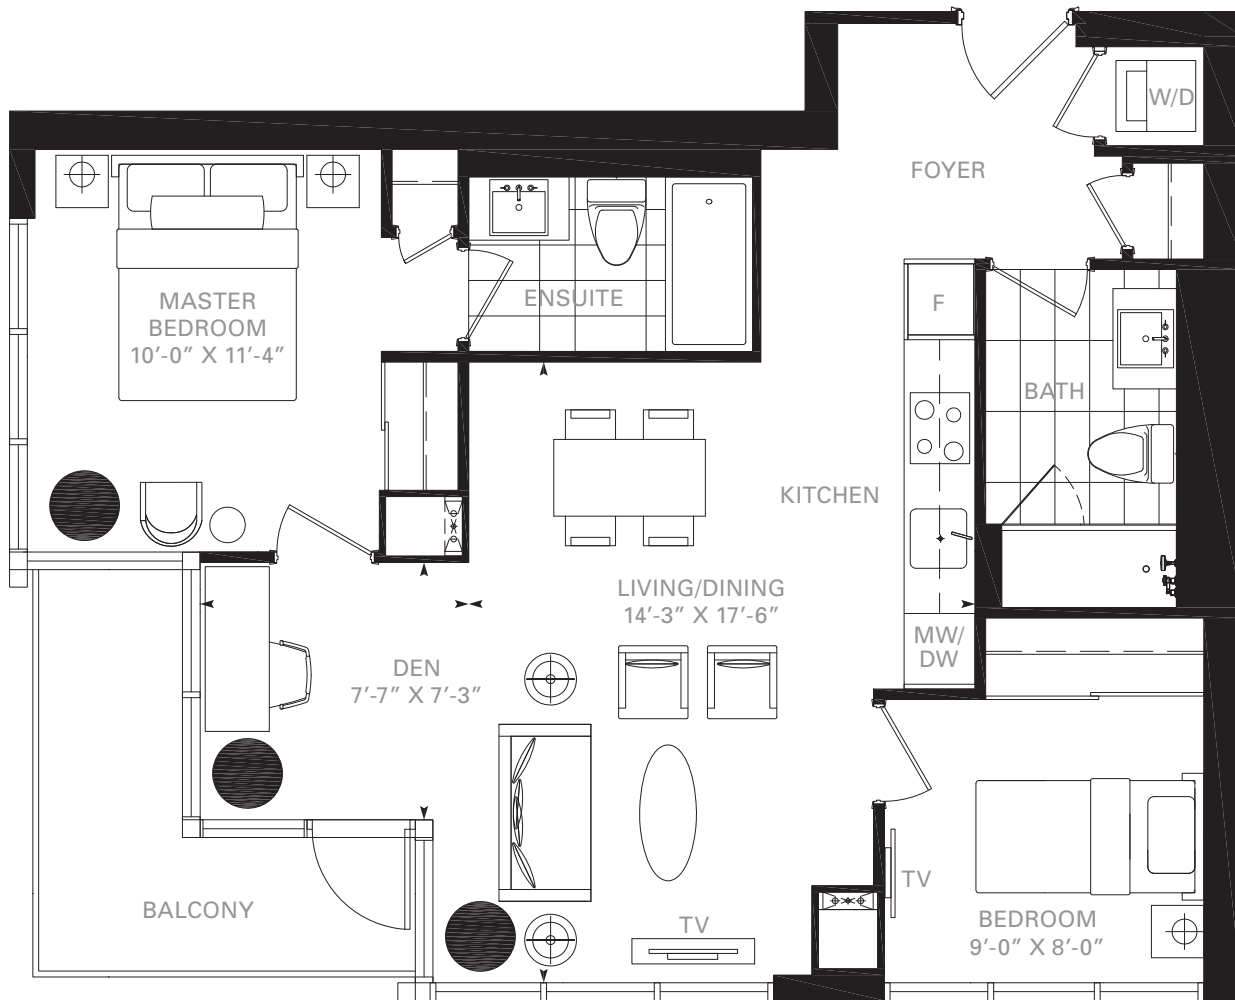

S-2DA

2 BEDROOM + DEN