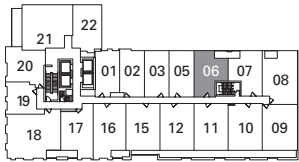

**KING
BLUE**
BY
GREENLAND

 **Greenland**
FORTUNE GLOBAL 500

S-1E

1 BEDROOM

FLOOR 9
512 SQ. FT.
BALCONY 42 SQ. FT.

FLOOR 8
512 SQ. FT.
BALCONY 42 SQ. FT.

FLOOR 7
518 SQ. FT.
BALCONY 42 SQ. FT.

FLOOR 6
518 SQ. FT.
BALCONY 42 SQ. FT.