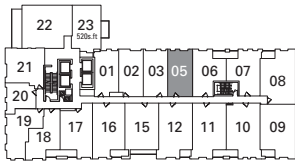

S-1B

1 BEDROOM

FLOOR 7
467 SQ. FT.