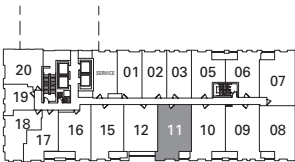

S-1DC

1 BEDROOM + DEN

FLOOR 7
716 SQ. FT.
BALCONY 33 SQ. FT.

FLOOR 6
716 SQ. FT.
BALCONY 33 SQ. FT.

FLOOR 5
716 SQ. FT.
BALCONY 33 SQ. FT.

FLOOR 3
716 SQ. FT.
BALCONY 33 SQ. FT.

Note: All prices, figures, sizes, specifications and information are subject to change without notice. E. & O.E. All areas and stated dimensions are approximate. Actual usable floor space, living area and square footage may vary from stated floor area. All illustrations are artist's concept only. The unit shown may be the reverse of the unit purchased. The purchase price does not include any furniture.