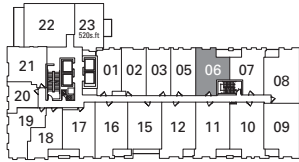

S-1D

1 BEDROOM

FLOOR 8
460 SQ. FT.

FLOOR 7
469 SQ. FT.

FLOOR 6
469 SQ. FT.

FLOOR 5
476 SQ. FT.

Note: All prices, figures, sizes, specifications and information are subject to change without notice. E. & O.E. All areas and stated dimensions are approximate. Actual usable floor space, living area and square footage may vary from stated floor area. All illustrations are artist's concept only. The unit shown may be the reverse of the unit purchased. The purchase price does not include any furniture.

**KING
BLUE**
BY
GREENLAND

 **Greenland**
FORTUNE GLOBAL 500

S-1E

1 BEDROOM

FLOOR 9
512 SQ. FT.
BALCONY 42 SQ. FT.

FLOOR 8
512 SQ. FT.
BALCONY 42 SQ. FT.

FLOOR 7
518 SQ. FT.
BALCONY 42 SQ. FT.

FLOOR 6
518 SQ. FT.
BALCONY 42 SQ. FT.