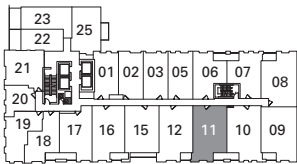

**KING
BLUE**
BY
GREENLAND

Greenland
FORTUNE GLOBAL 500

S-1DA

1 BEDROOM + DEN

FLOOR 7
696 SQ. FT.
BALCONY 40 SQ. FT.

FLOOR 6
696 SQ. FT.
BALCONY 40 SQ. FT.

FLOOR 5
696 SQ. FT.
BALCONY 40 SQ. FT.

FLOOR 3
696 SQ. FT.
BALCONY 40 SQ. FT.