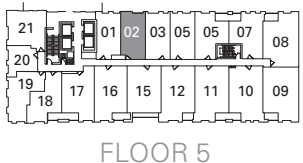

S-1B

1 BEDROOM

FLOOR 7
467 SQ. FT.

FLOOR 6
467 SQ. FT.

FLOOR 5
467 SQ. FT.

FLOOR 3
467 SQ. FT.

Note: All prices, figures, sizes, specifications and information are subject to change without notice. E. & O.E. All areas and stated dimensions are approximate. Actual usable floor space, living area and square footage may vary from stated floor area. All illustrations are artist's concept only. The unit shown may be the reverse of the unit purchased. The purchase price does not include any furniture.

**KING
BLUE**
BY
GREENLAND

 **Greenland**
FORTUNE GLOBAL 500

S-1C

1 BEDROOM

FLOOR 9
466 SQ. FT.

FLOOR 8
456 SQ. FT.

FLOOR 7
456 SQ. FT.

FLOOR 6
456 SQ. FT.