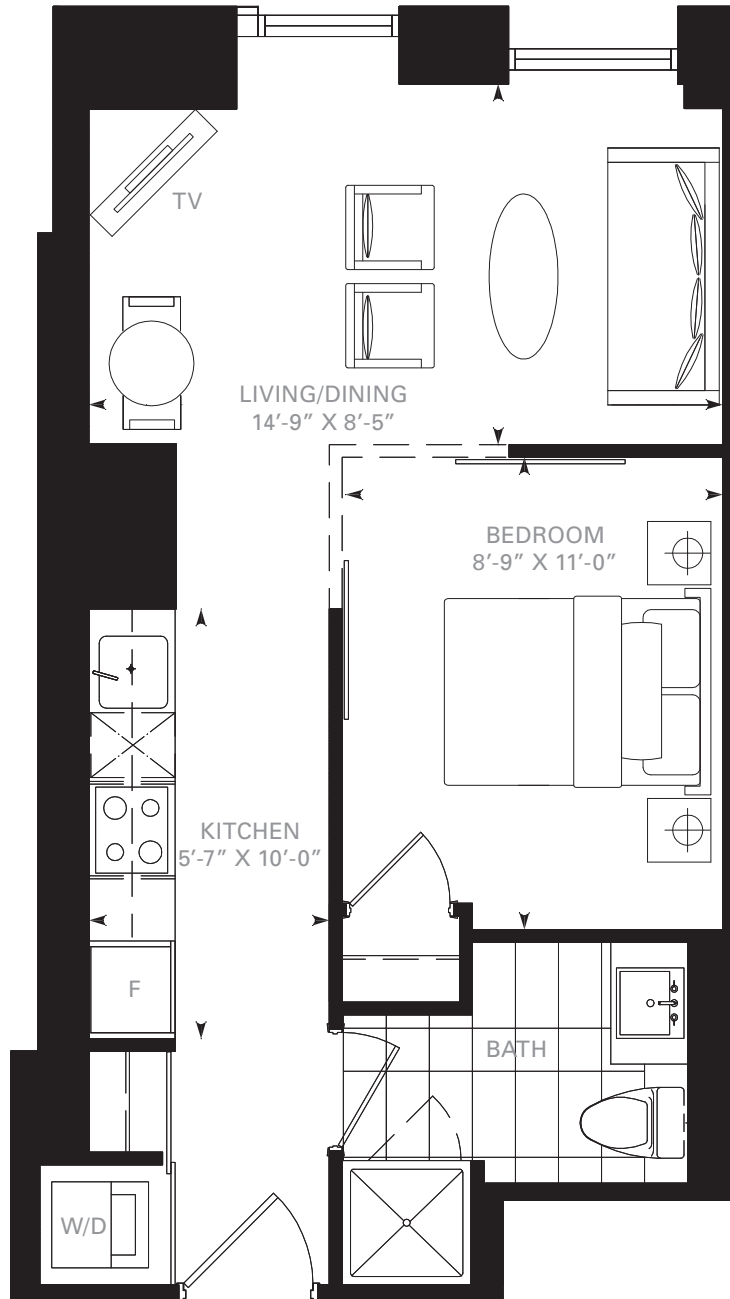

S-1S

STUDIO

FLOOR 20/30/40
356 SQ. FT.
TYPICAL LOWER RECESSED FLOOR

FLOOR 21/31/41
356 SQ. FT.
TYPICAL UPPER RECESSED FLOOR

FLOORS 11-19 / 22-29 / 32-39 / 42-48
356 SQ. FT.
TYPICAL FLOOR

Note: All prices, figures, sizes, specifications and information are subject to change without notice. E. & O.E. All areas and stated dimensions are approximate. Actual usable floor space, living area and square footage may vary from stated floor area. All illustrations are artist's concept only. The unit shown may be the reverse of the unit purchased. The purchase price does not include any furniture.

**KING
BLUE**
BY
GREENLAND

 **Greenland**
FORTUNE GLOBAL 500

S-1C

1 BEDROOM

FLOOR 9
466 SQ. FT.

FLOOR 8
456 SQ. FT.

FLOOR 7
456 SQ. FT.

FLOOR 6
456 SQ. FT.

FLOOR 5
456 SQ. FT.

FLOOR 3
456 SQ. FT.

Note: All prices, figures, sizes, specifications and information are subject to change without notice. E. & O.E. All areas and stated dimensions are approximate. Actual usable floor space, living area and square footage may vary from stated floor area. All illustrations are artist's concept only. The unit shown may be the reverse of the unit purchased. The purchase price does not include any furniture.

S-1D

1 BEDROOM

FLOOR 8
460 SQ. FT.

FLOOR 7
469 SQ. FT.

FLOOR 6
469 SQ. FT.

FLOOR 5
476 SQ. FT.

Note: All prices, figures, sizes, specifications and information are subject to change without notice. E. & O.E. All areas and stated dimensions are approximate. Actual usable floor space, living area and square footage may vary from stated floor area. All illustrations are artist's concept only. The unit shown may be the reverse of the unit purchased. The purchase price does not include any furniture.