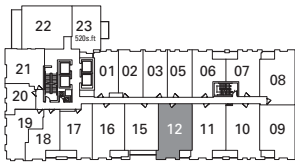

S-1DC

1 BEDROOM + DEN

FLOOR 7
716 SQ. FT.
BALCONY 33 SQ. FT.