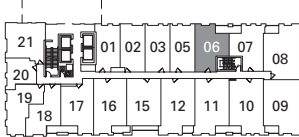

**KING
BLUE**
BY
GREENLAND

 **Greenland**
FORTUNE GLOBAL 500

S-1E

1 BEDROOM

FLOOR 9
512 SQ. FT.
BALCONY 42 SQ. FT.

FLOOR 8
512 SQ. FT.
BALCONY 42 SQ. FT.

FLOOR 7
518 SQ. FT.
BALCONY 42 SQ. FT.

FLOOR 6
518 SQ. FT.
BALCONY 42 SQ. FT.