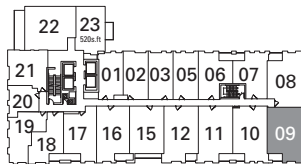

S-2B

2 BEDROOM

FLOOR 7
716 SQ. FT.
BALCONY 39 SQ. FT.