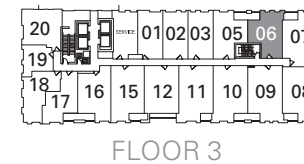

FLOOR 3
536 SQ. FT.
BALCONY 33 SQ. FT.