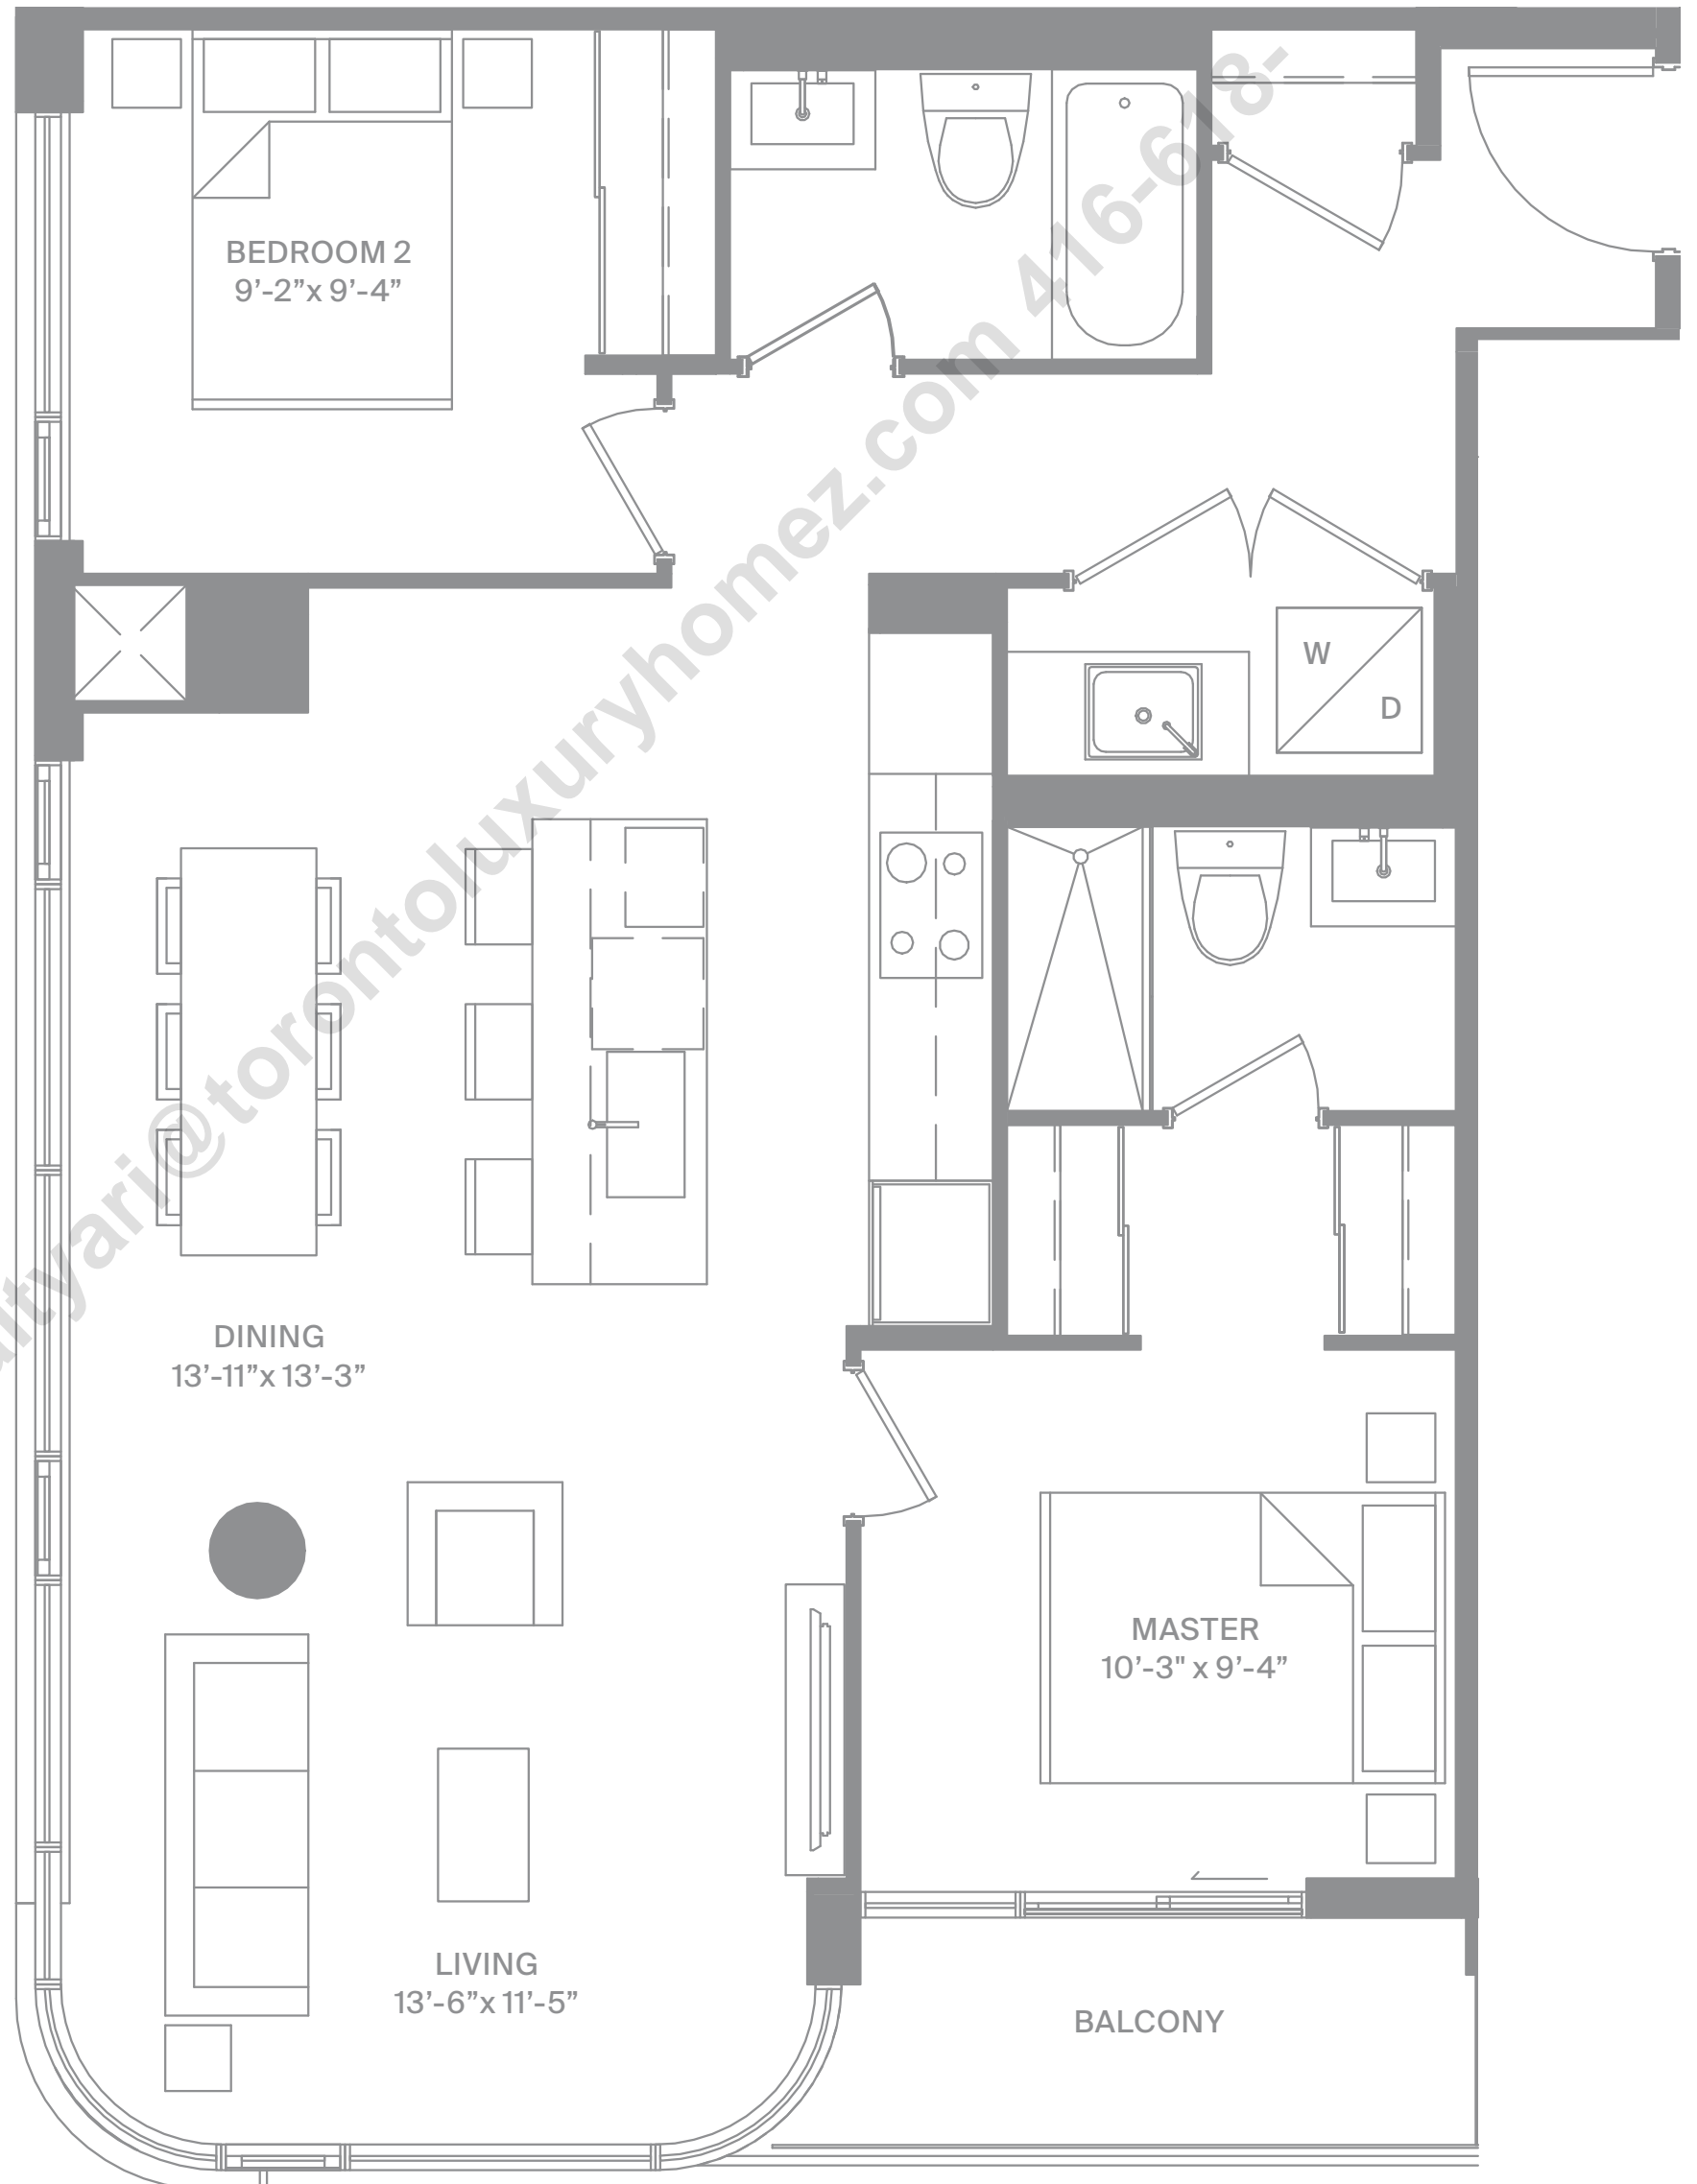

2 BEDROOMS

Interior 890 SF

Exterior 48 SF