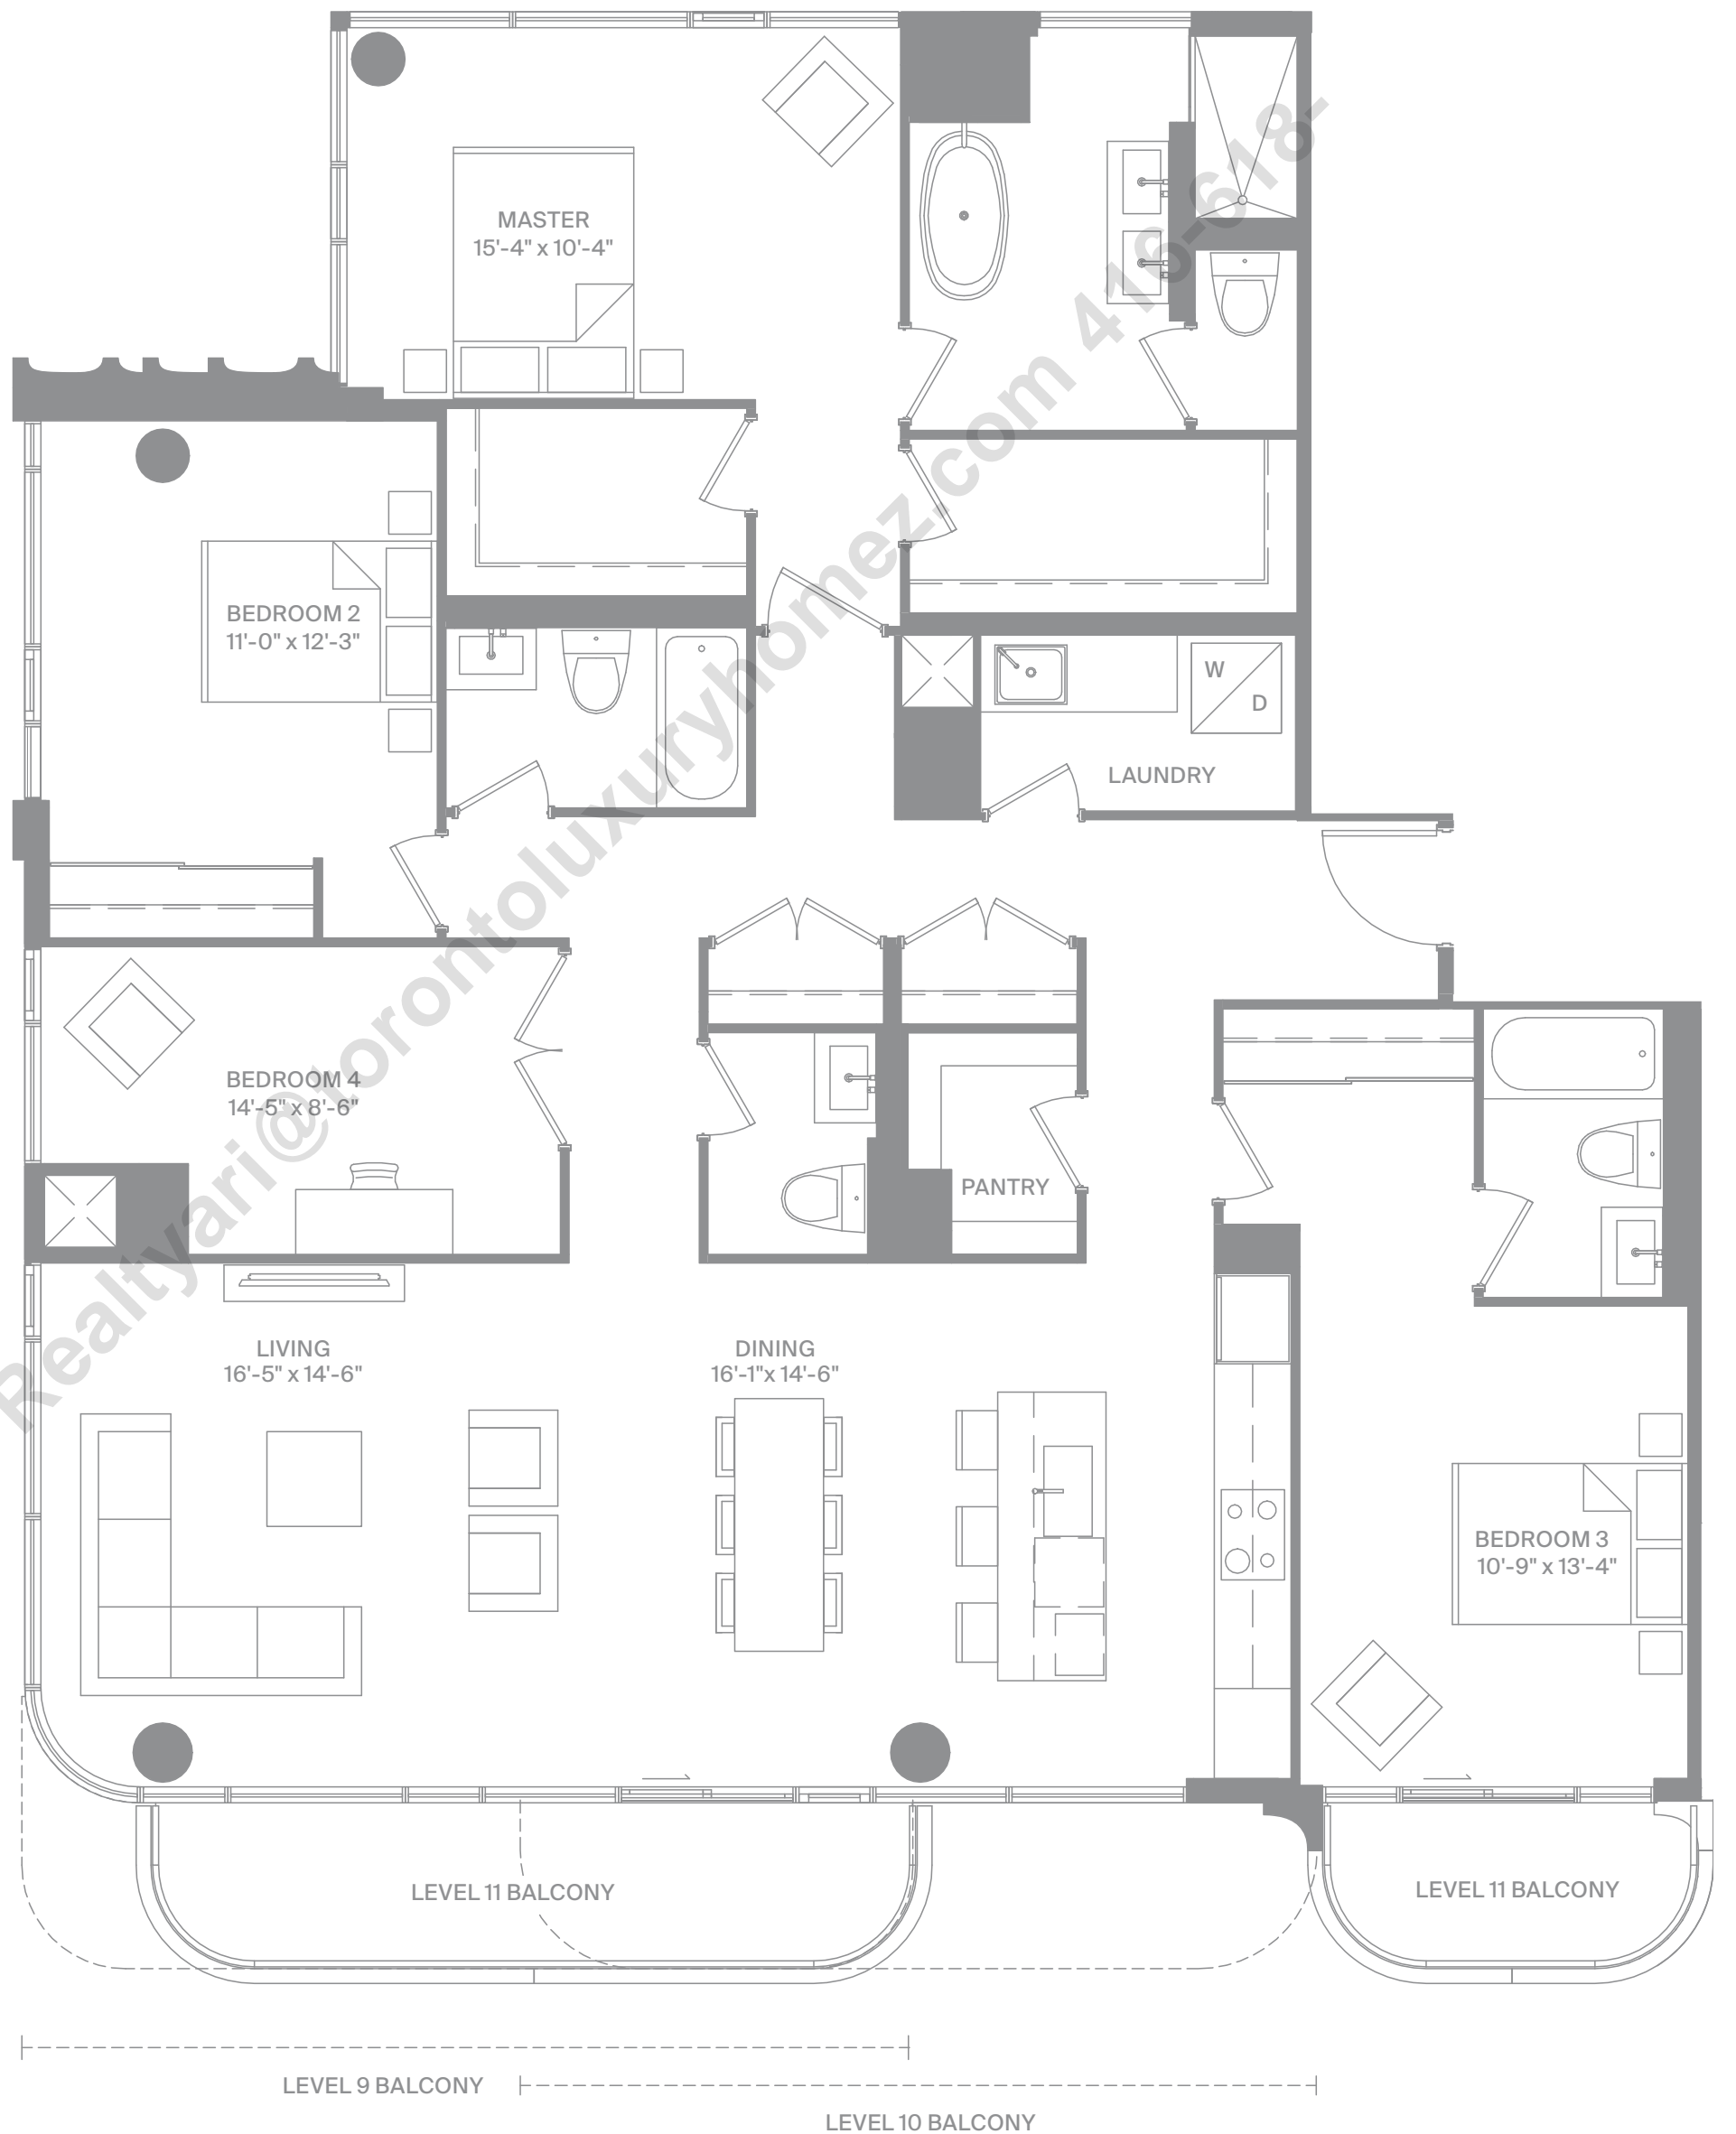

4 BEDROOMS

Interior 1945 SF
Exterior 112 SF (Level 9)
95 SF (Level 10)
95 SF + 45 SF (Level 11)

Ari Zadegan Group Realty
0188

LEVEL 9 BALCONY

LEVEL 10 BALCONY

Dimensions, sizes, specifications, layouts and materials are approximate only and subject to change without notice. E&O.E