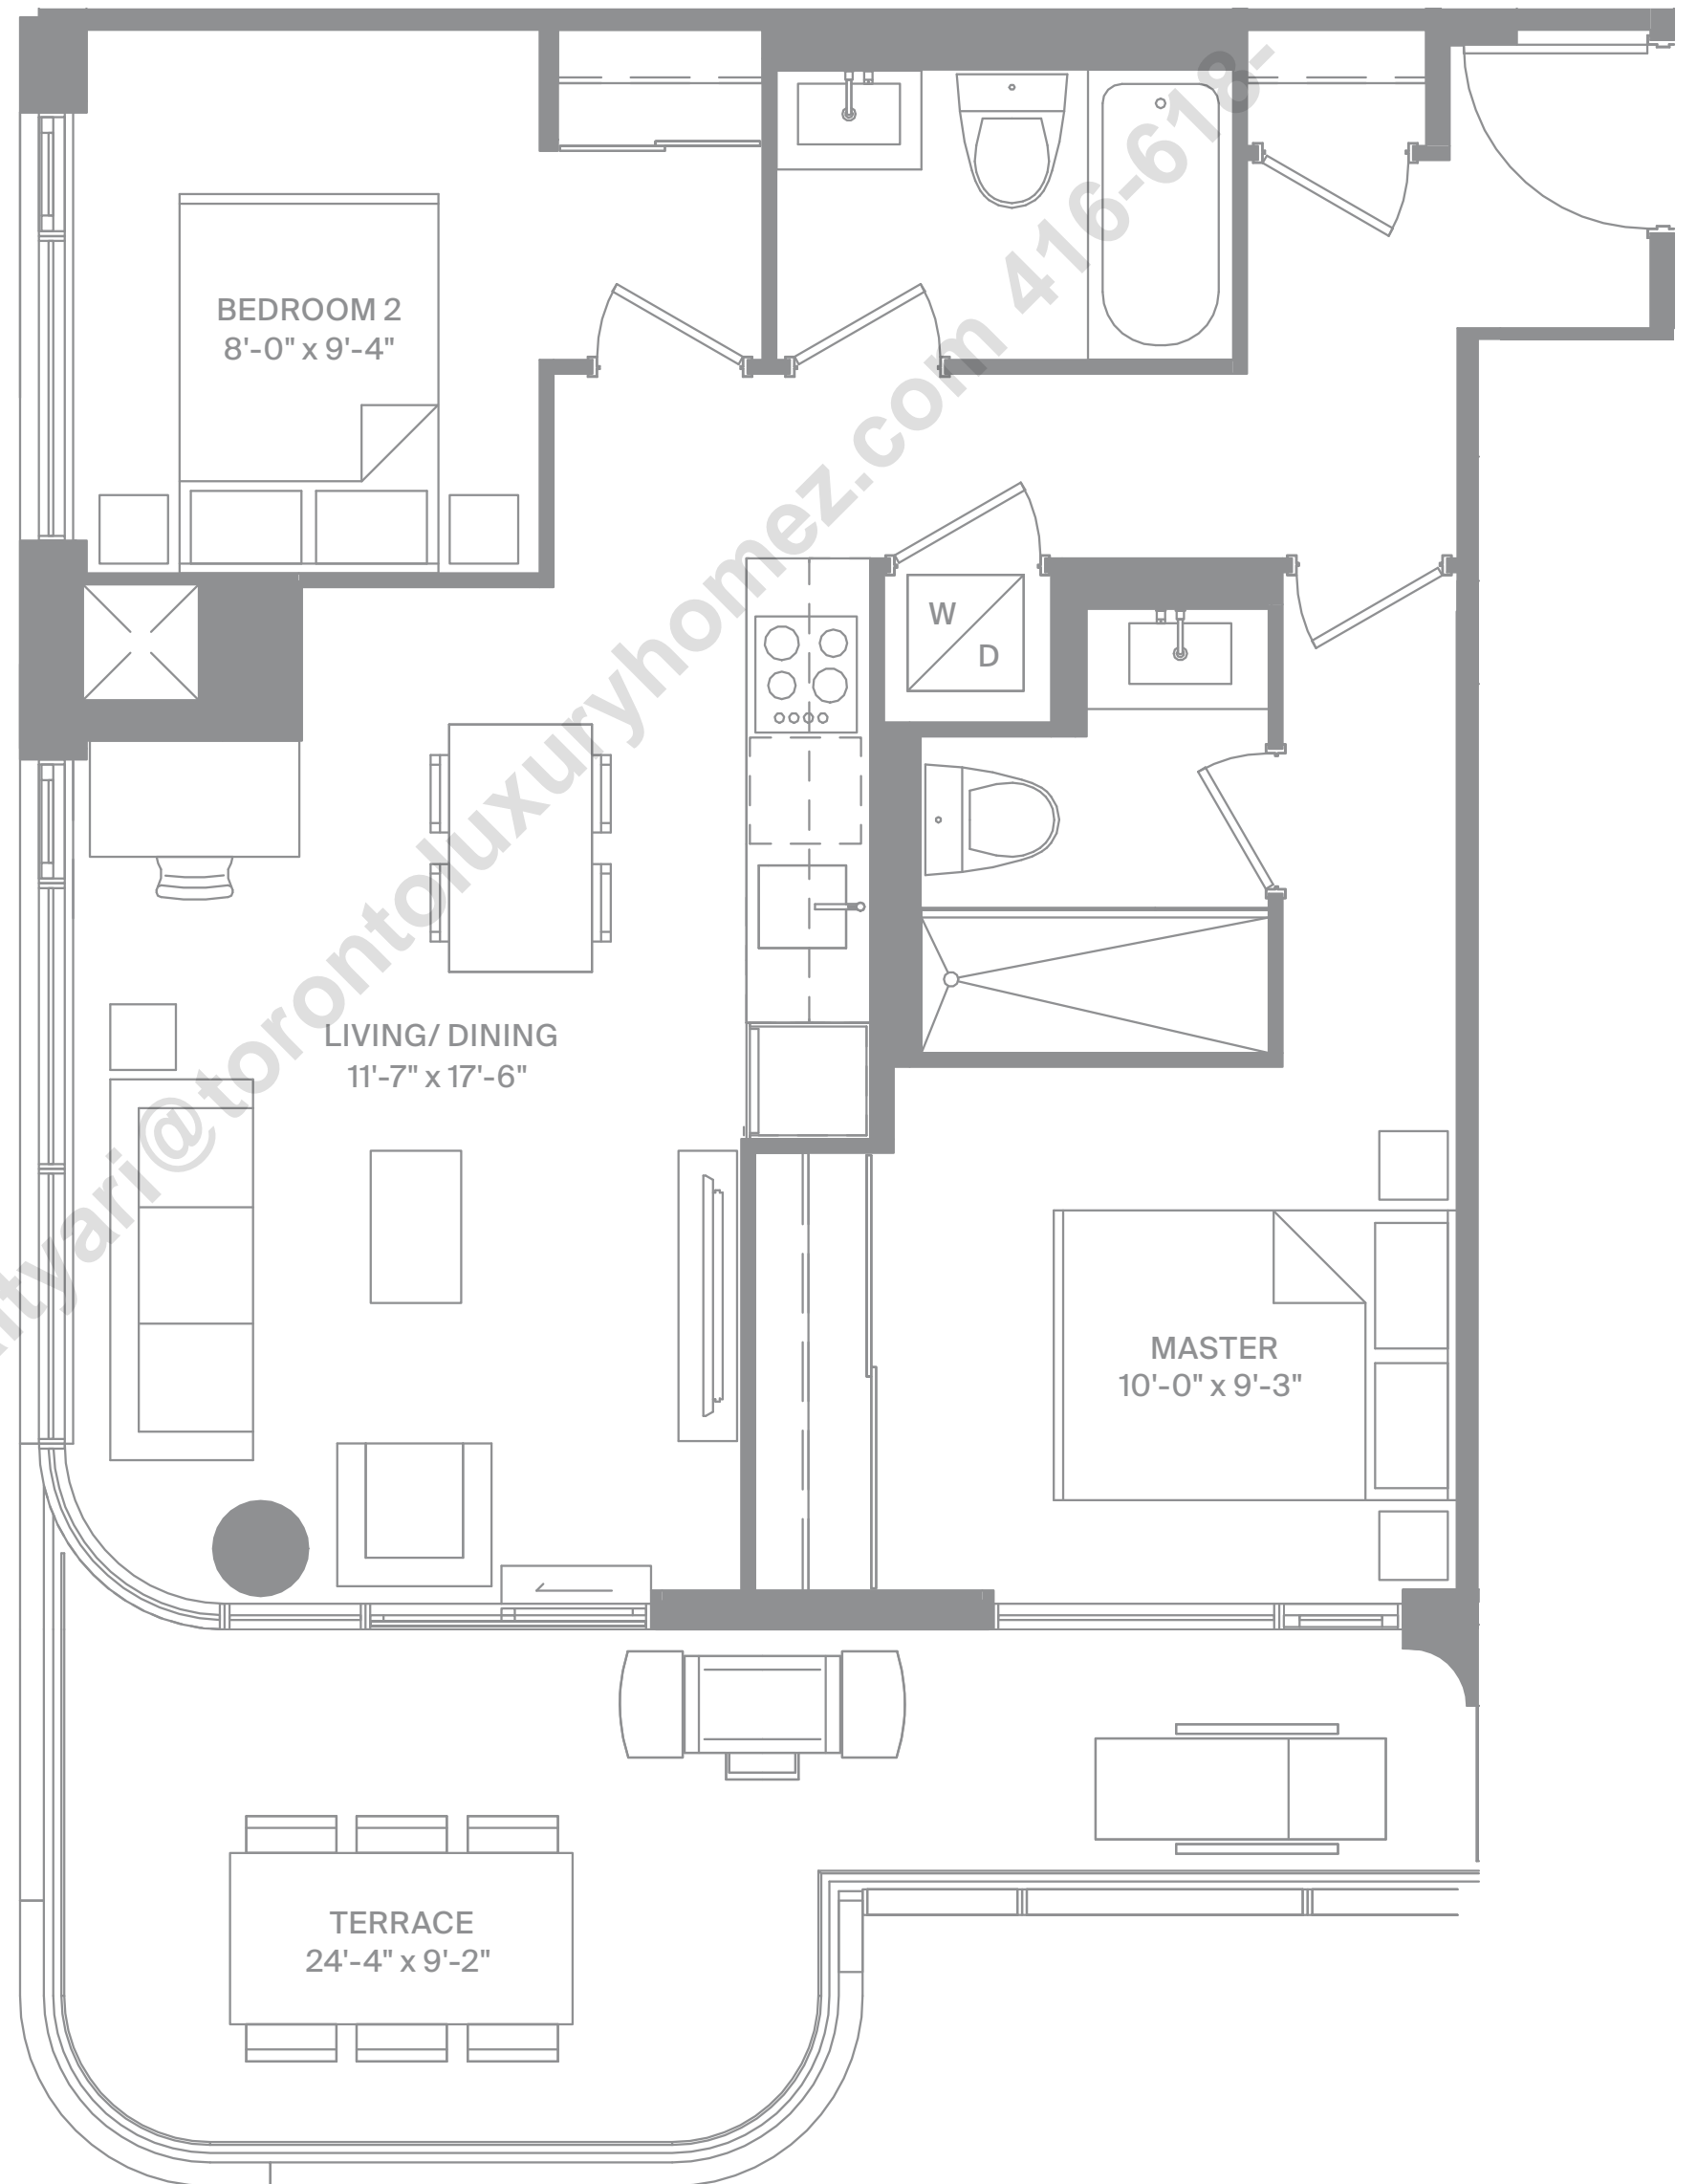

2 BEDROOMS

Interior 715 SF

Exterior 175 SF

Level 4