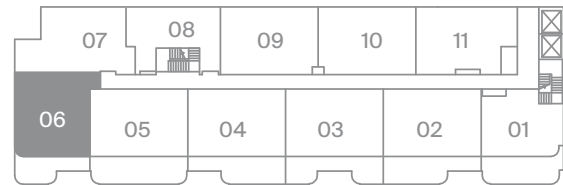

2 BEDROOMS

Interior 715 SF

Exterior 175 SF

Level 4