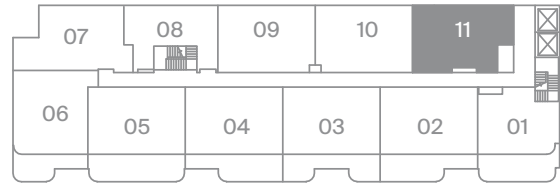

## 2 BEDROOMS

Interior 700 SF

Exterior Juliet

Levels 4-7

Level 3

Modern  
Collection  
Suite 715

freed

MODERN LUXURY AT DUPONT & SPADINA