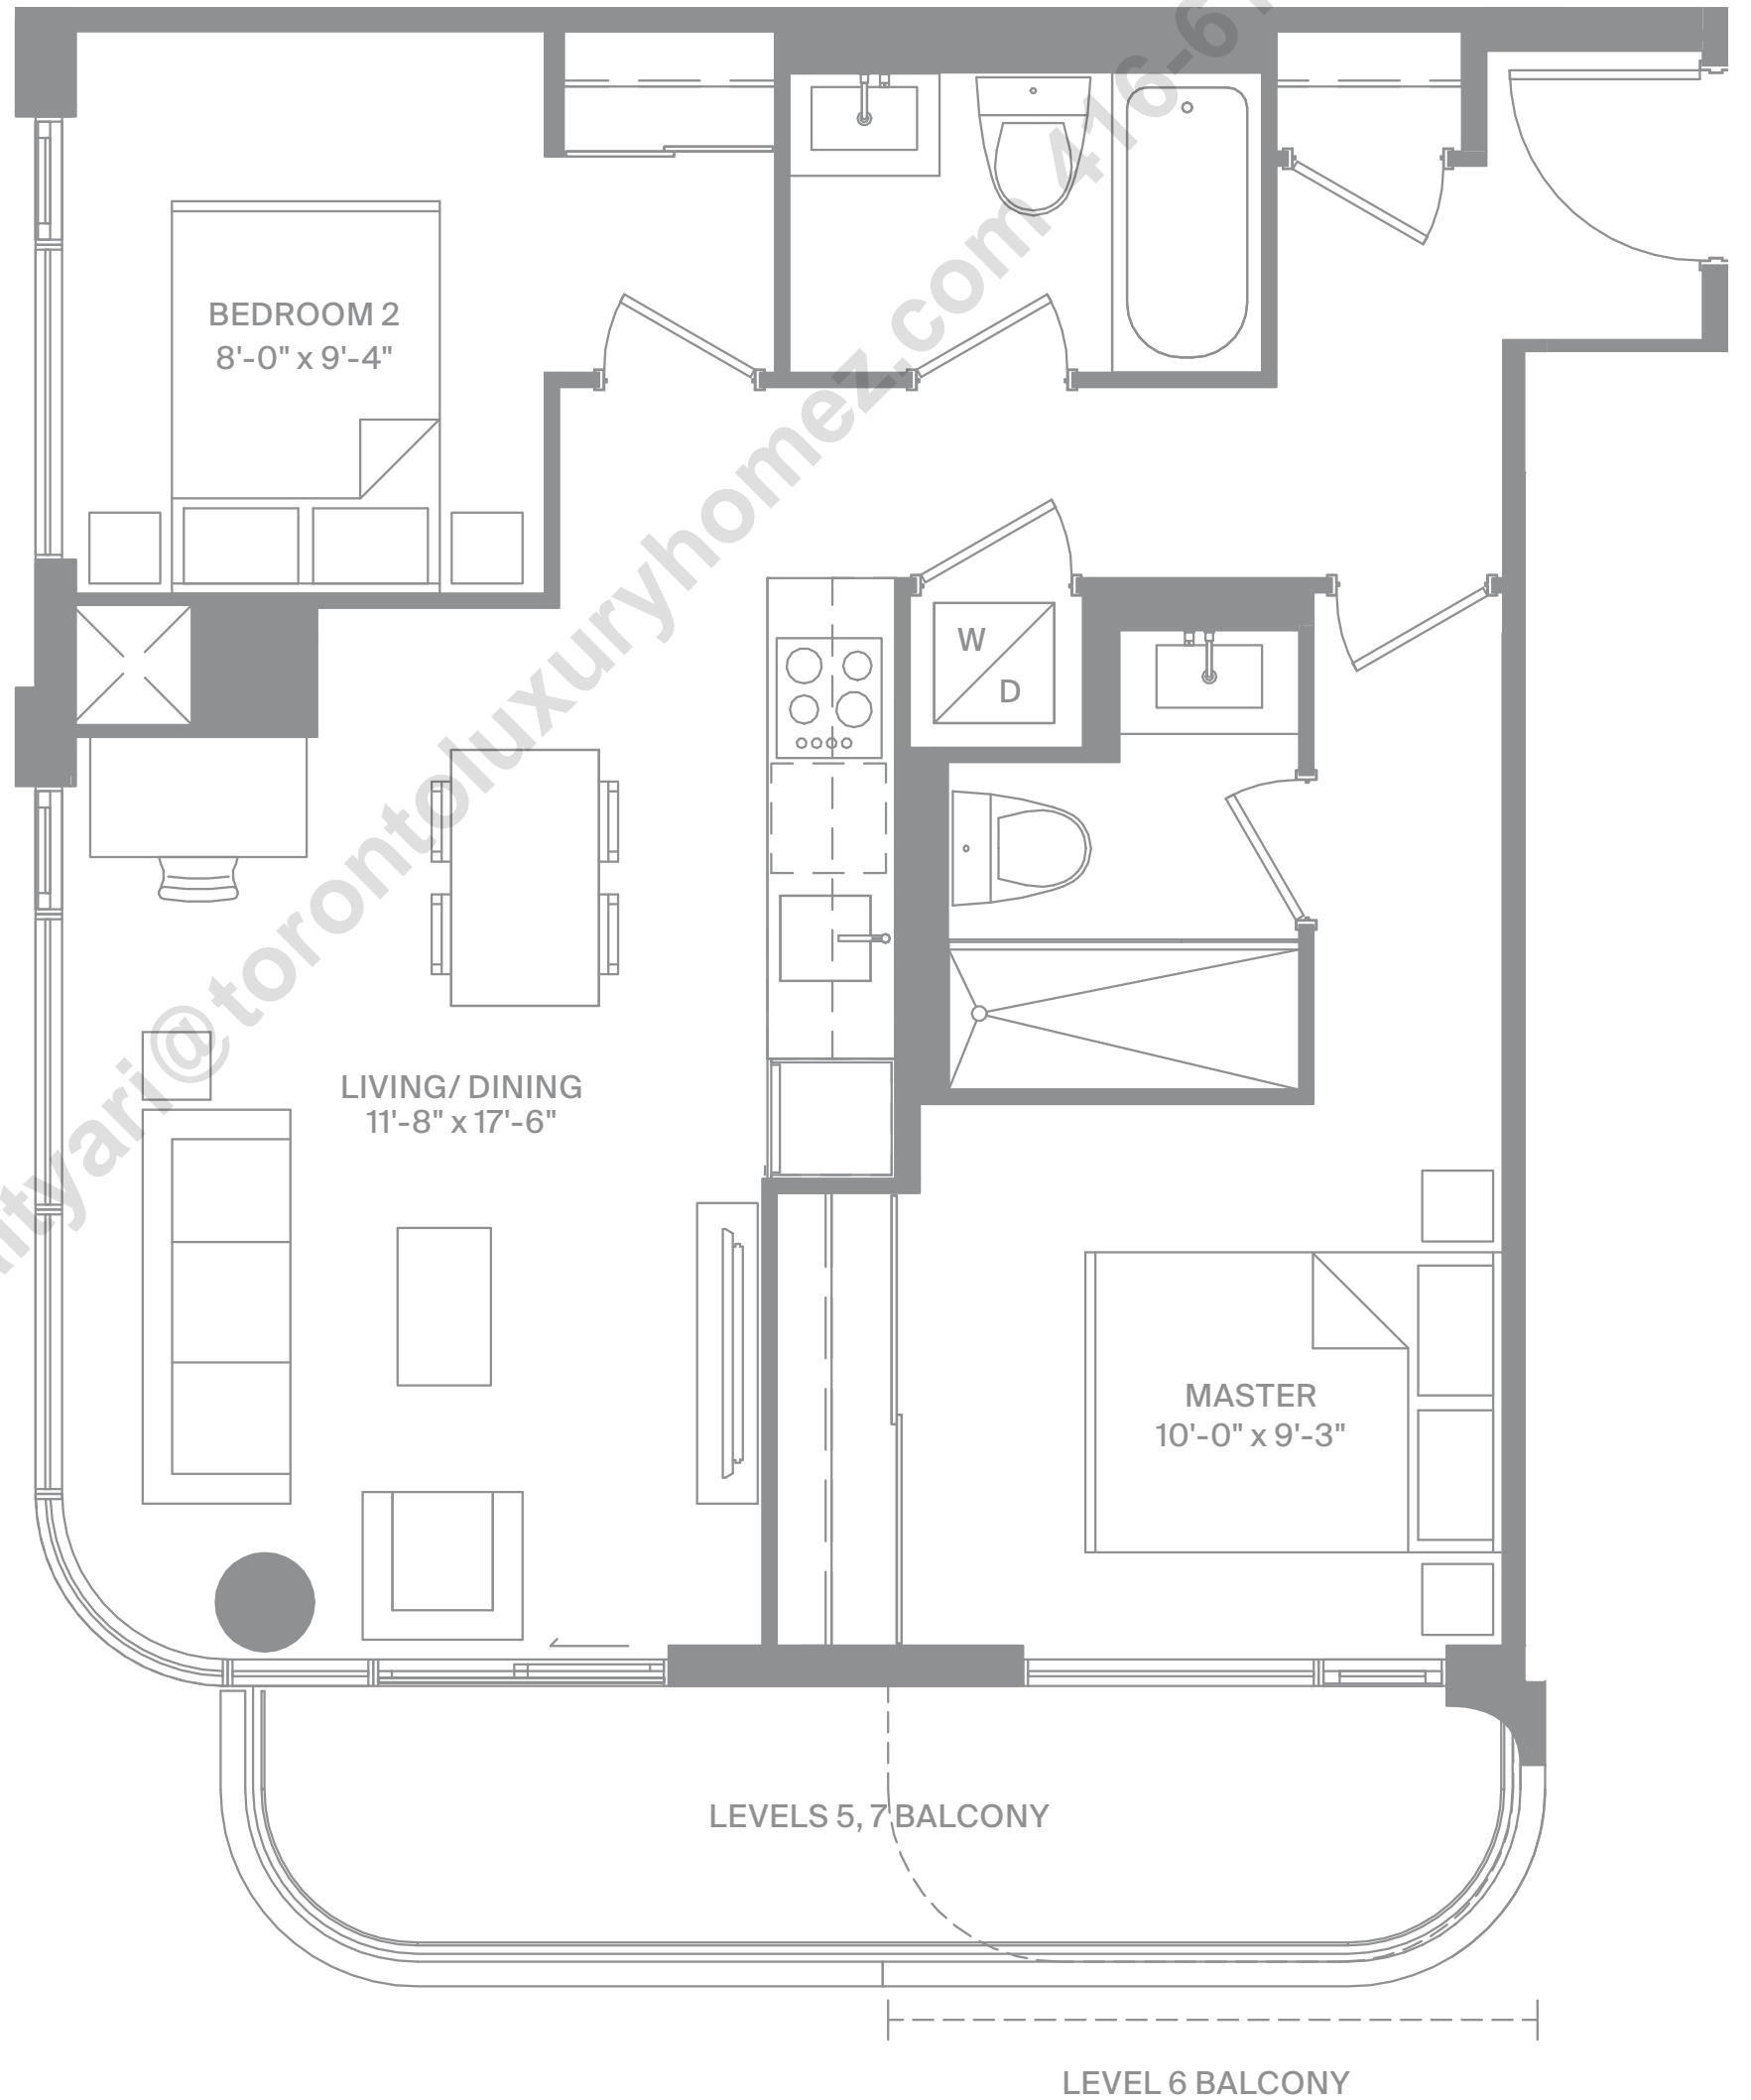

## 2 BEDROOMS

Interior 715 SF

Exterior 94 SF (Levels 5, 7)

44 SF (Level 6)

Level 6

Level 5, 7

Modern  
Collection  
Suite 715  
Terrace Option

freed