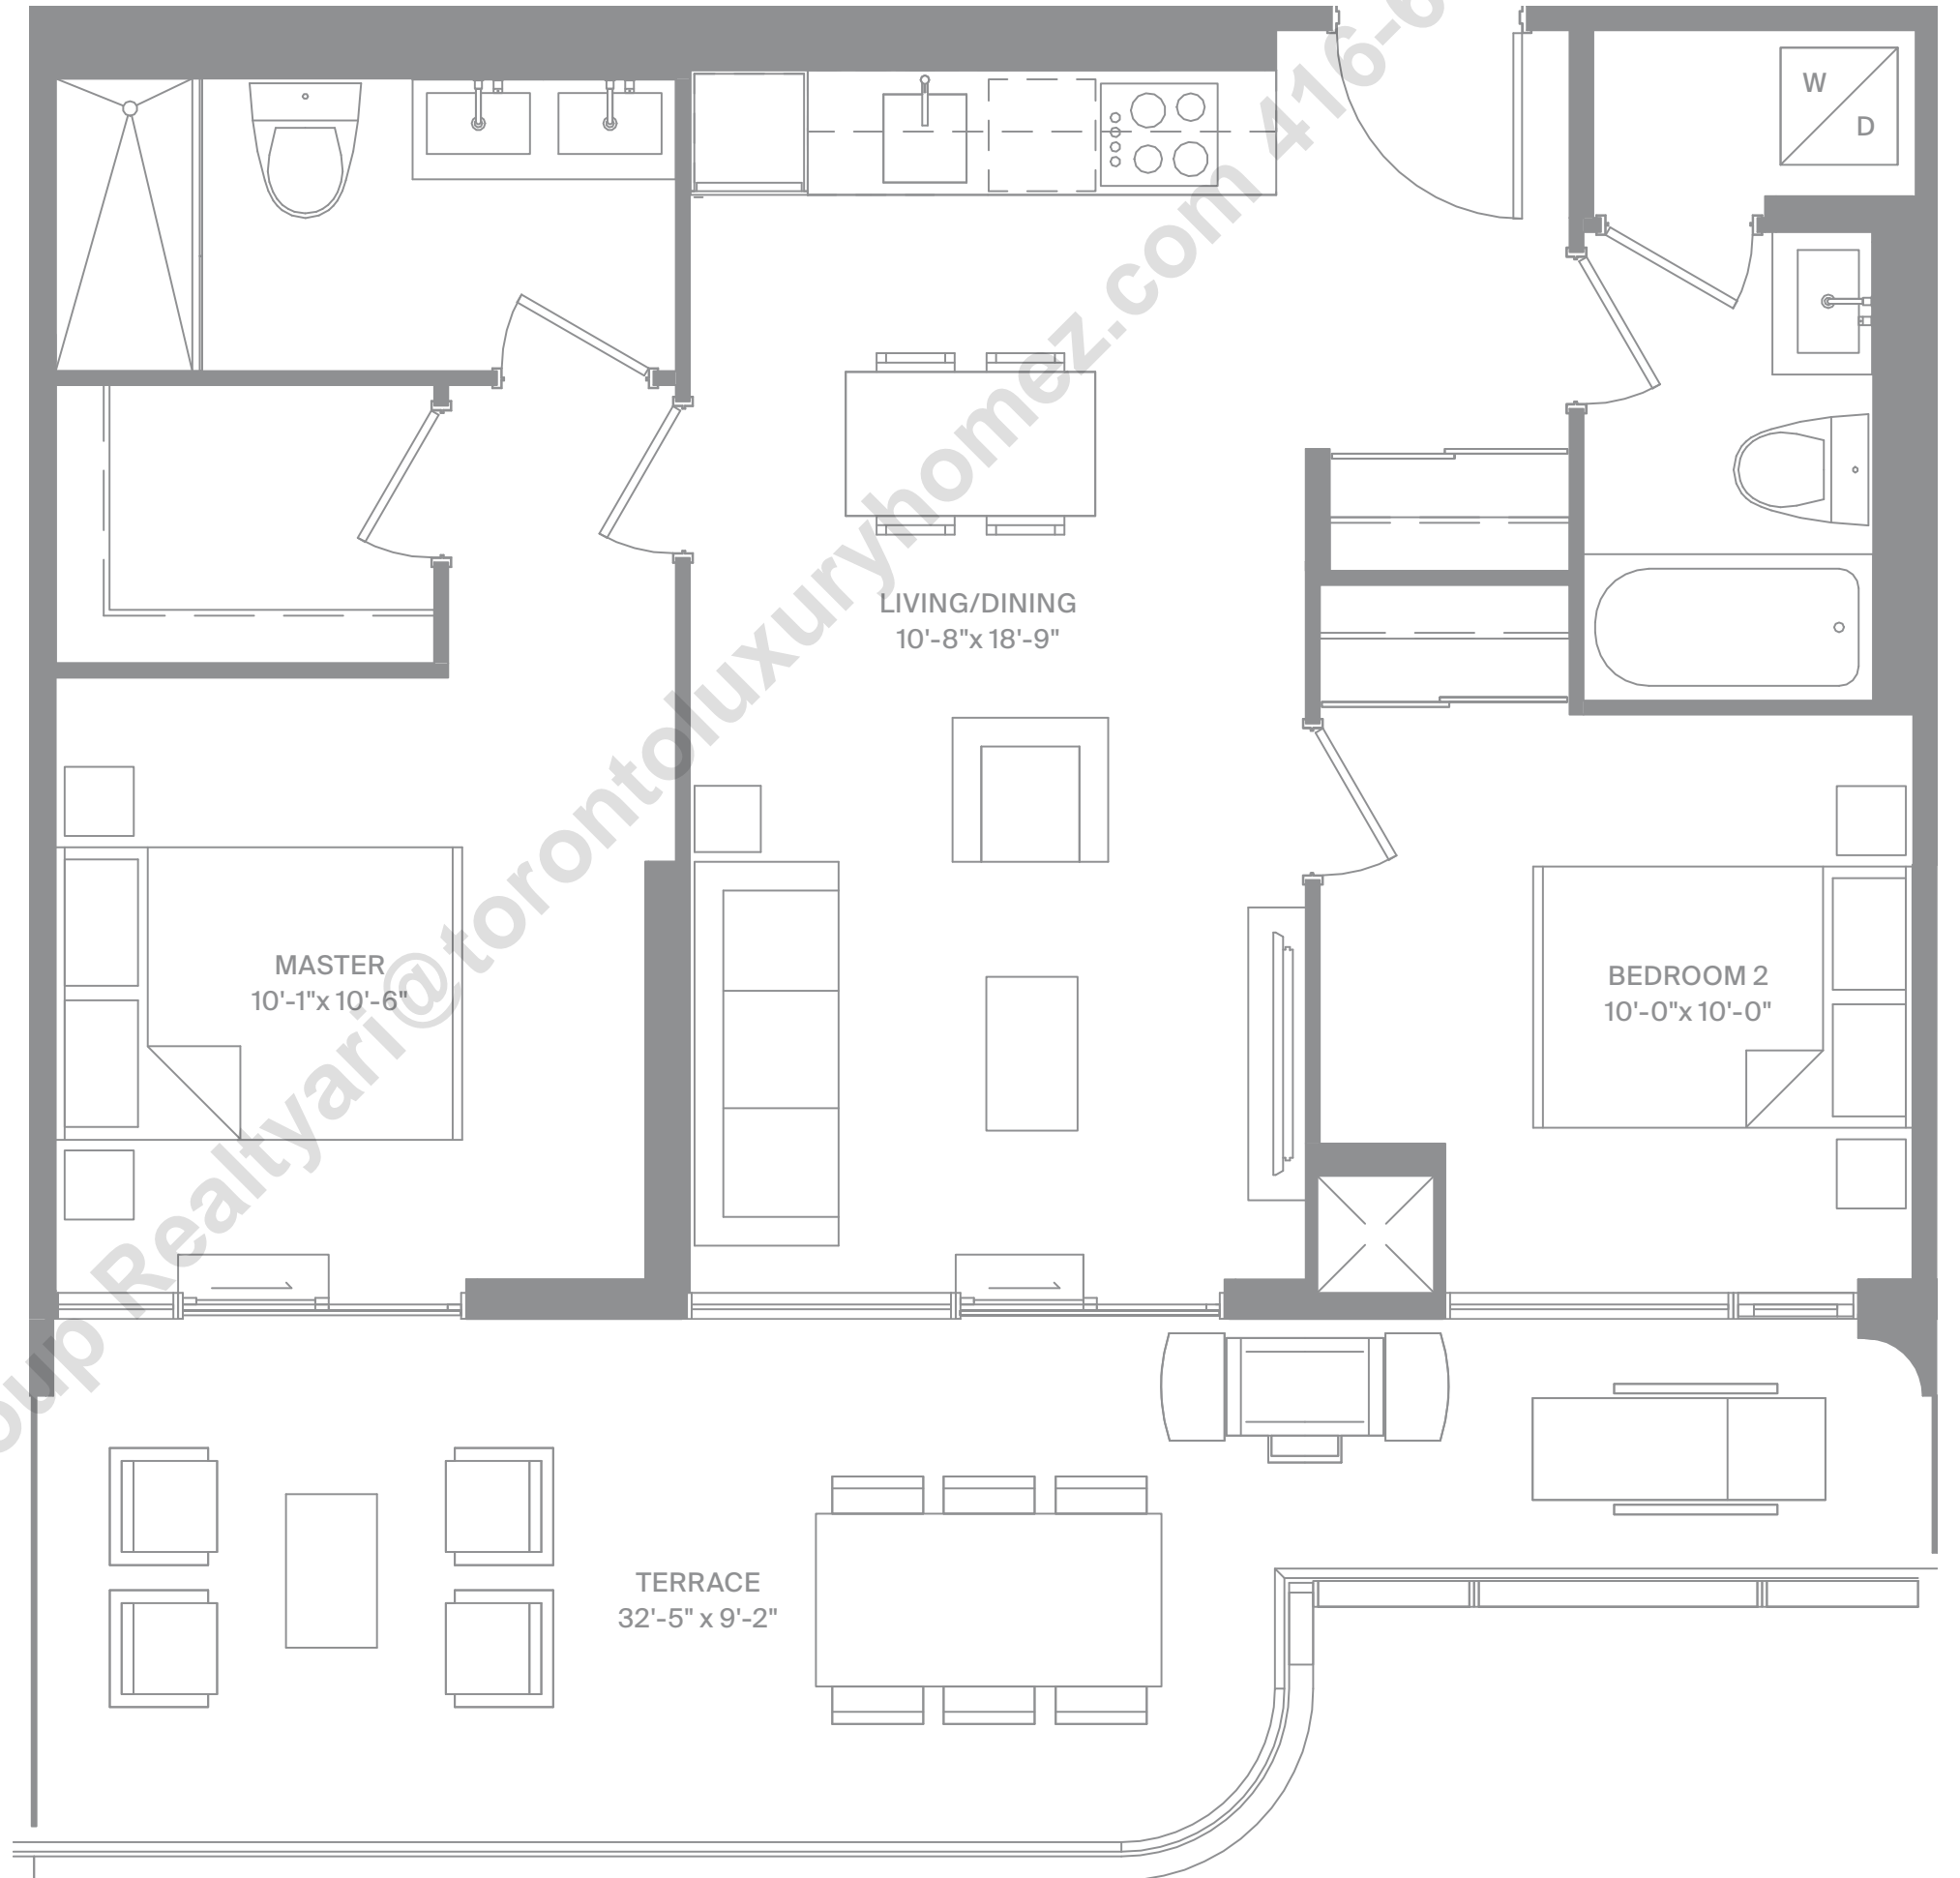

## 2 BEDROOMS

Interior 730 SF

Exterior 245 SF

Level 4

Modern  
Collection

Suite 730  
Terrace Option B

freed

MODERN LUXURY AT DUPONT & SPADINA