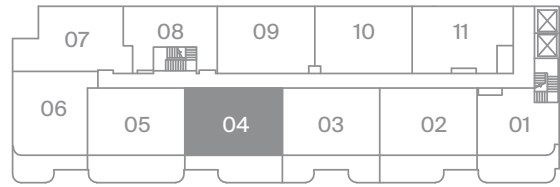

## 2 BEDROOMS

Interior 730 SF

Exterior 245 SF

Level 4

Ari Zadegan Group Realty  
0188

Modern  
Collection

Suite 730  
Layout Option E

freed