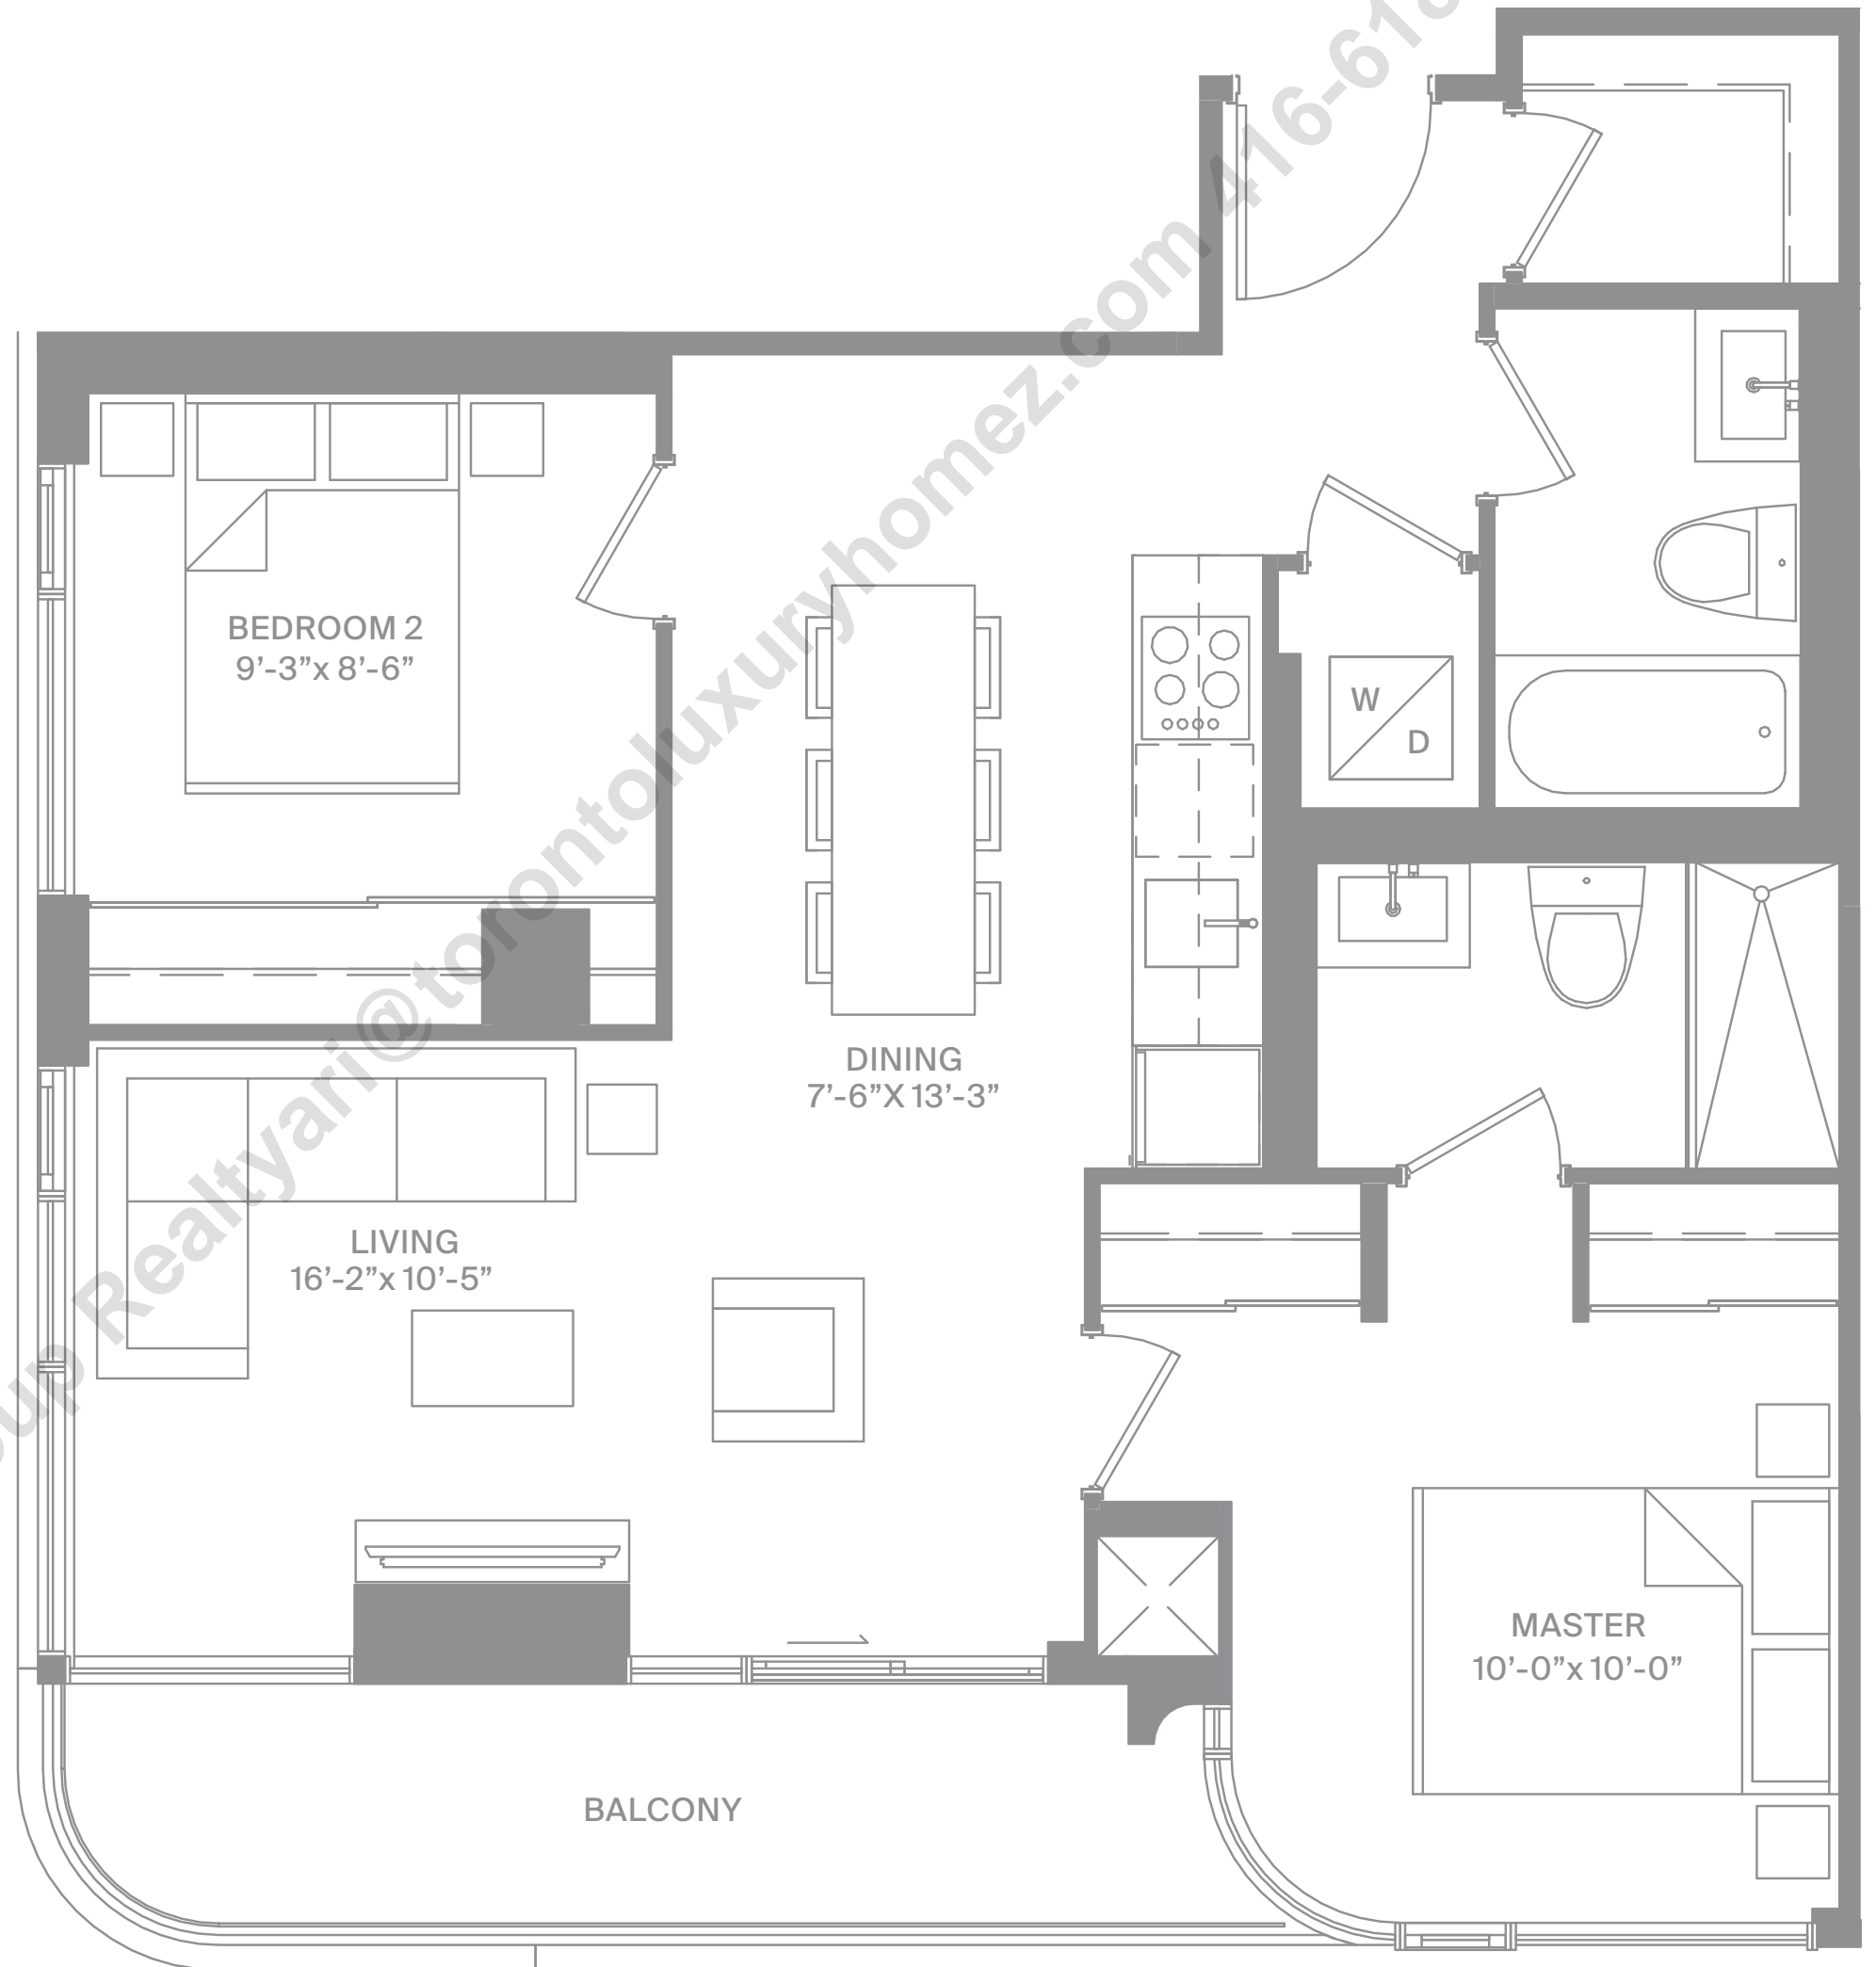

2 BEDROOMS

Interior 750 SF

Exterior 80 SF

Ari Zadegan Group Realty
0188
torontoluxuryhomez.com 416-618-