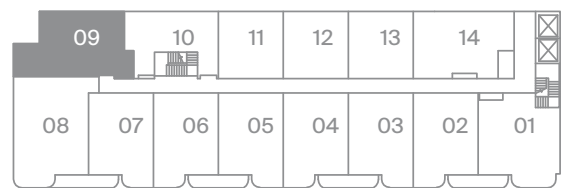

## 2 BEDROOMS

Interior 740 SF

Level 8

Levels 4-7

Level 3

Ari Zadegan Group Realtyari@torontoluxuryhomez.com 416-618-0188

Modern  
Collection  
Suite 750

freed