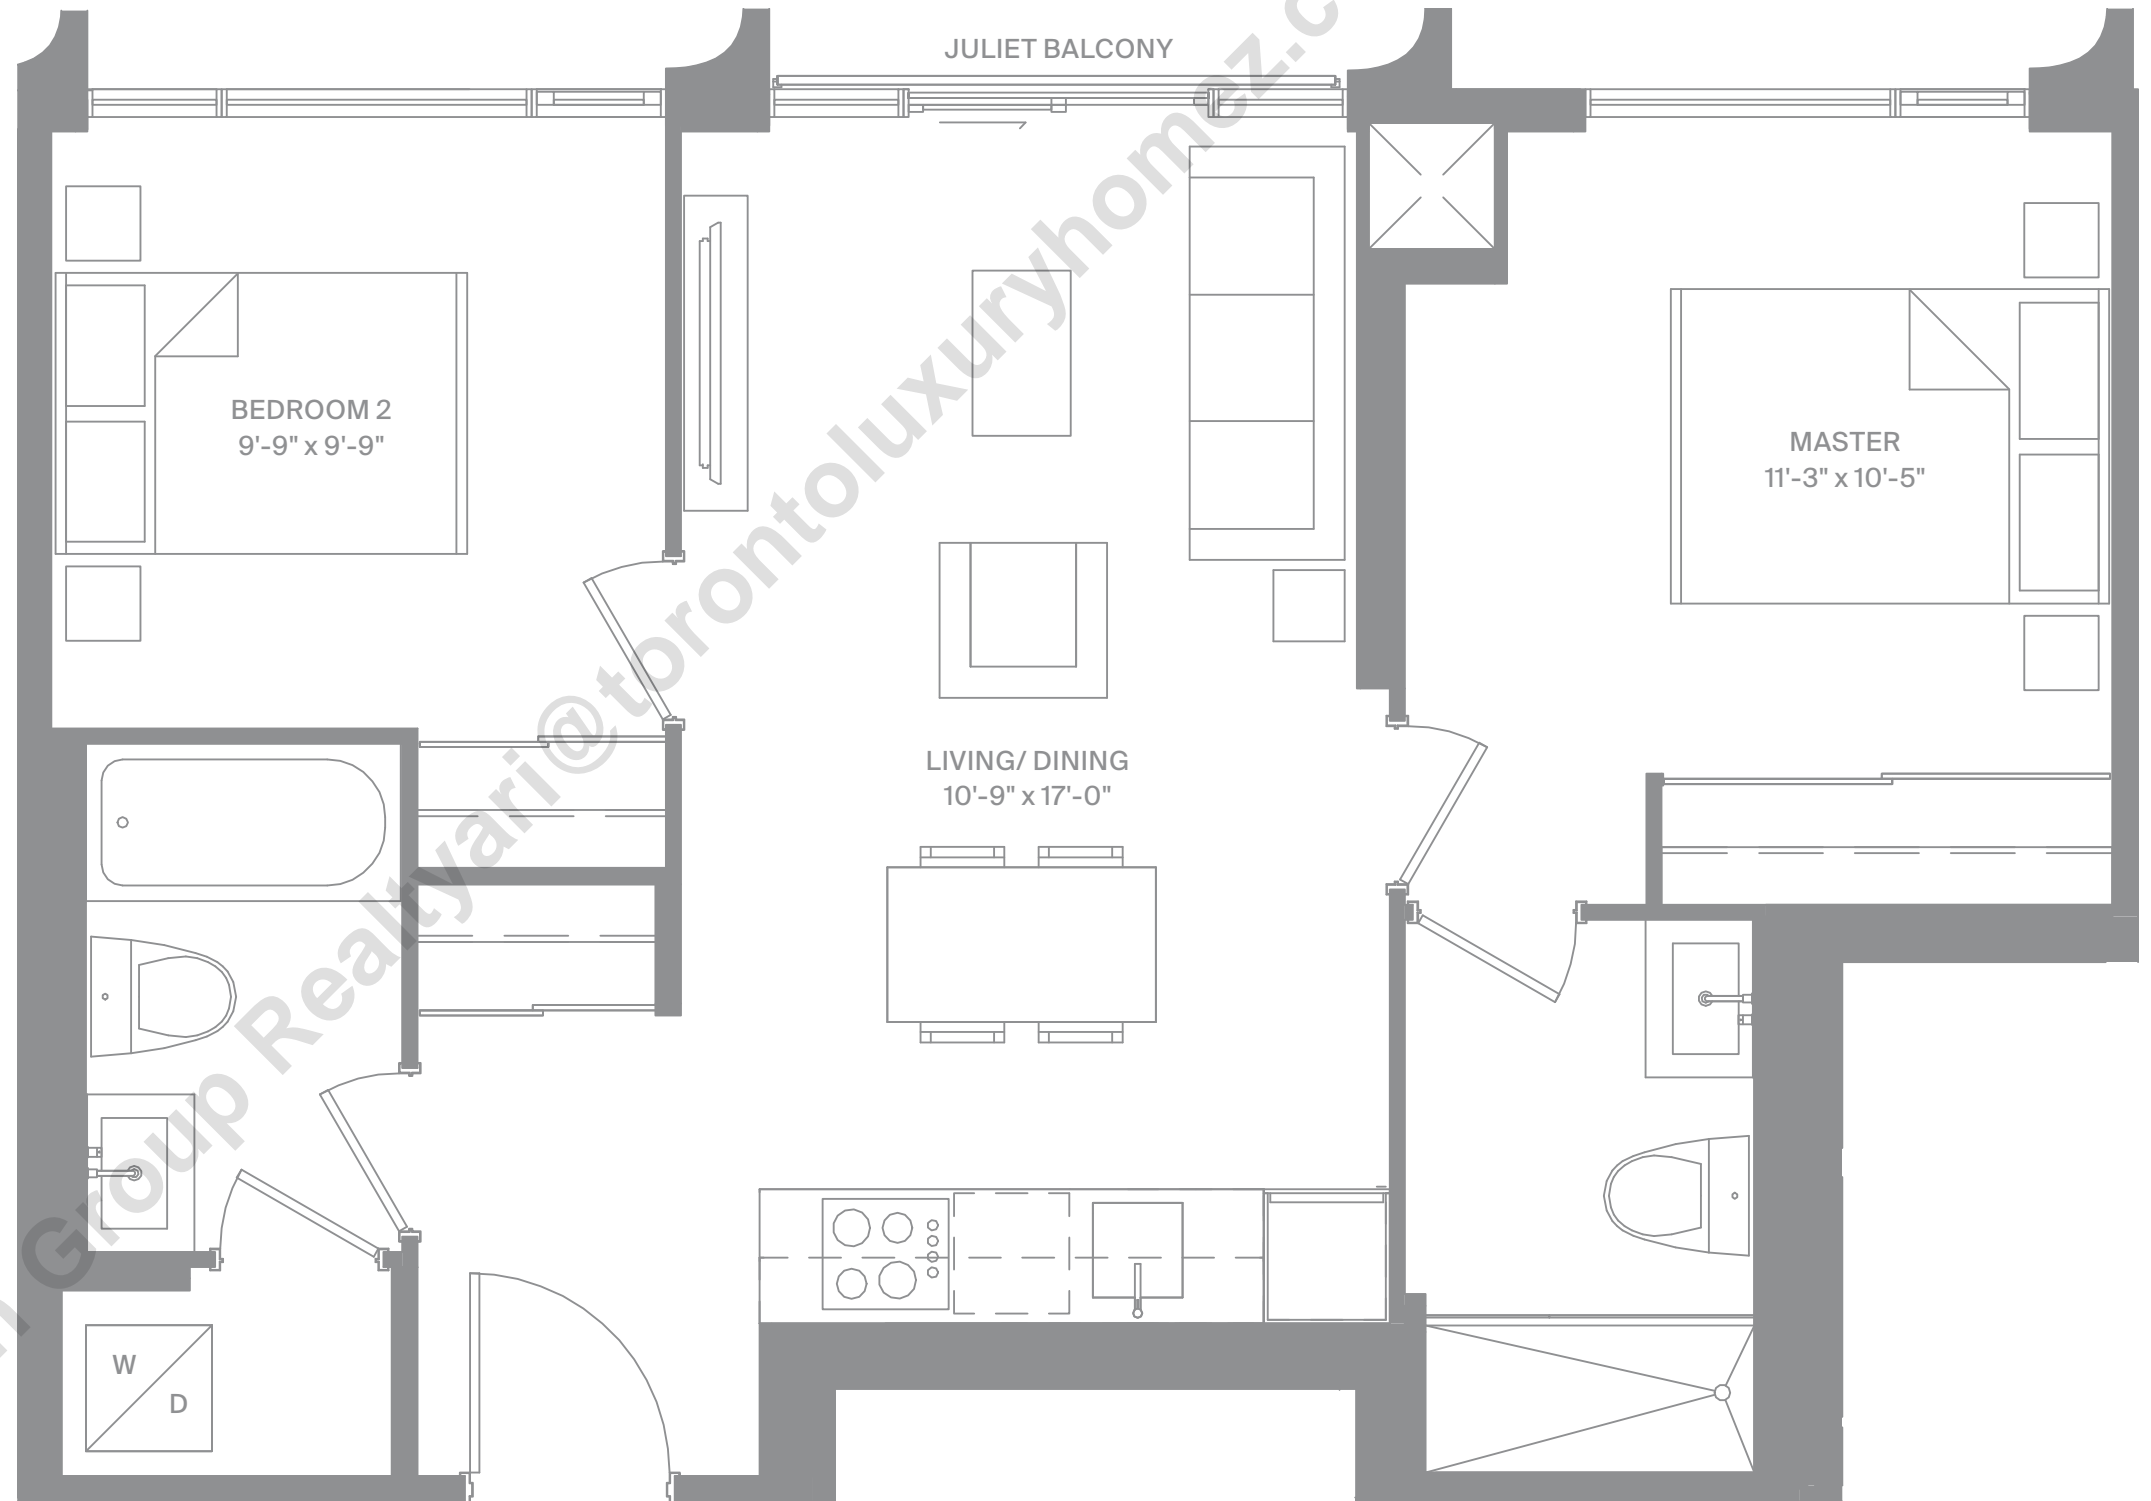

## 2 BEDROOMS

Interior 700 SF

Exterior Juliet

Levels 4-7

Level 3

Modern  
Collection  
Suite 715

freed

MODERN LUXURY AT DUPONT & SPADINA