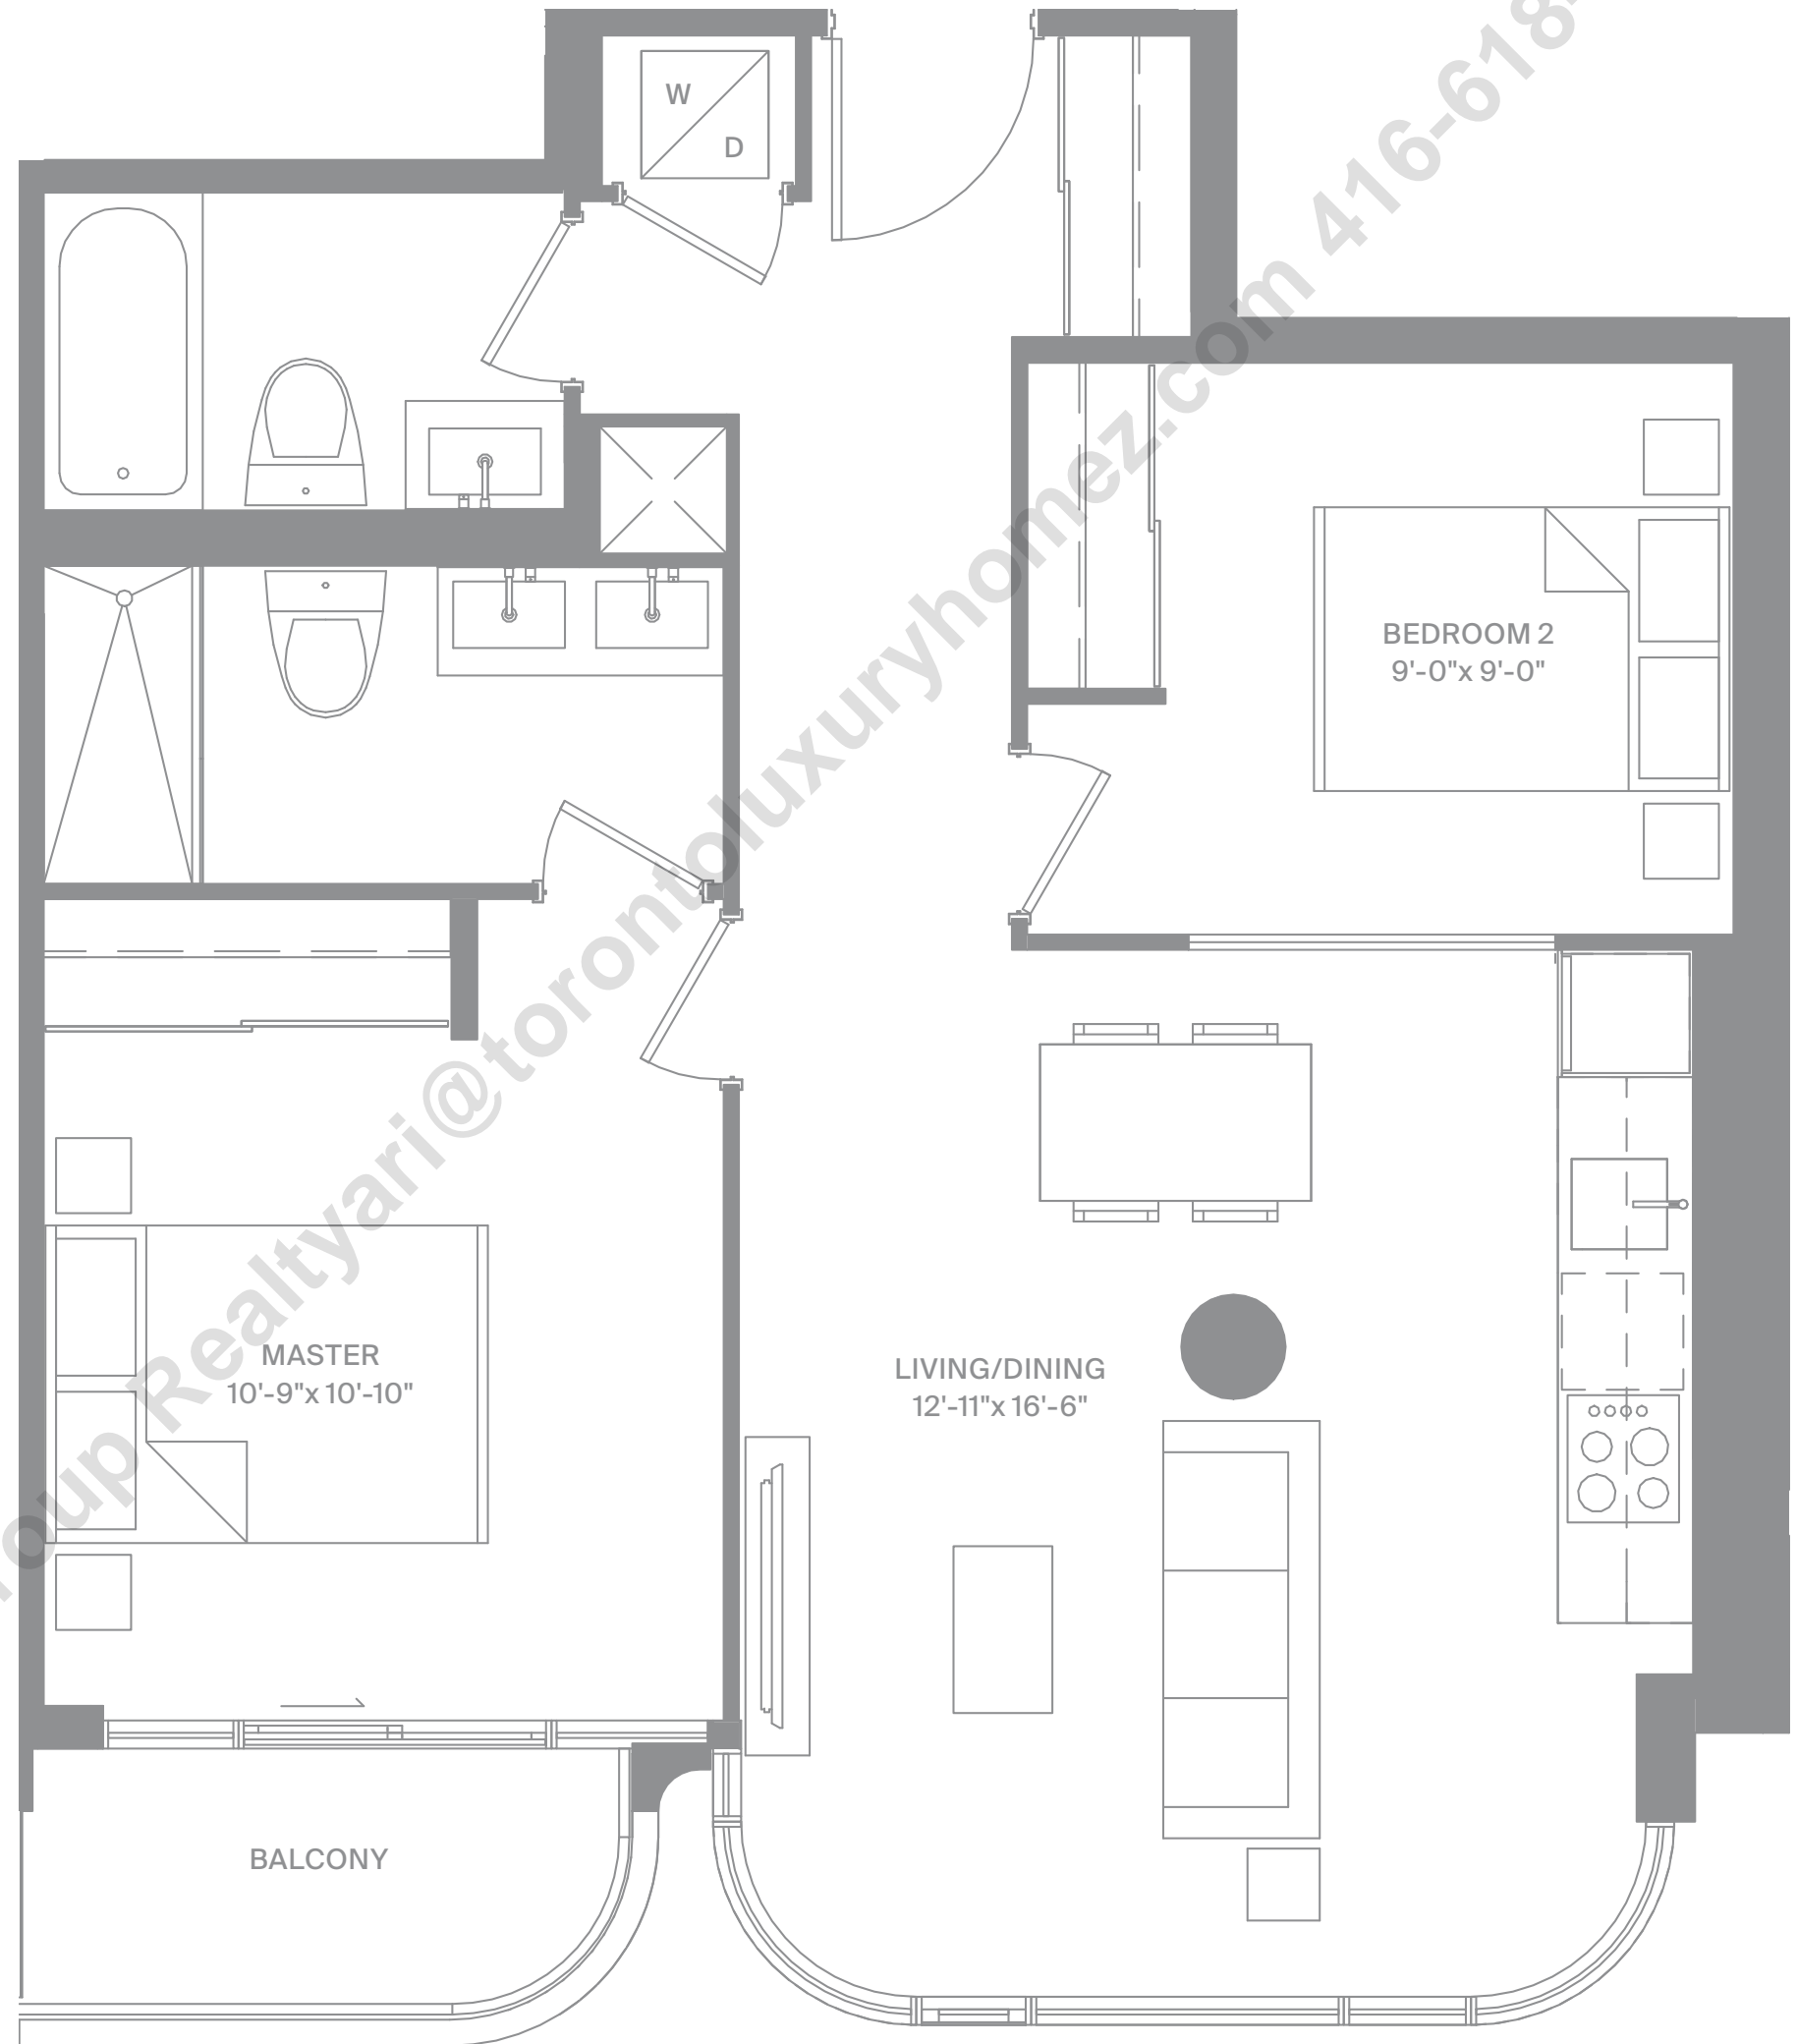

2 BEDROOMS

Interior 760 SF

Exterior 39 SF

Level 3

Ari Zadegan Group Realtyari@torontoluxuryhomez.com 416-618-0188