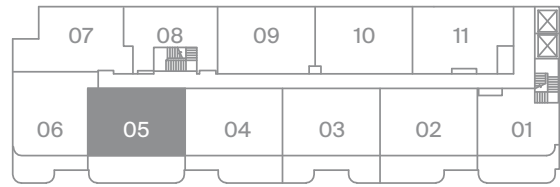

## 2 BEDROOMS

Interior 730 SF

Exterior 295 SF

Level 4

Modern  
Collection

Suite 730  
Layout Option F

freed

MODERN LUXURY AT DUPONT & SPADINA