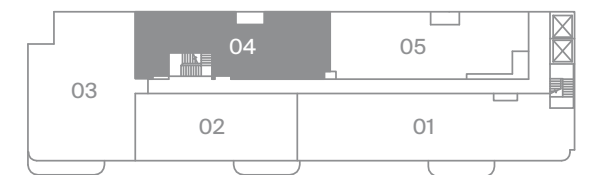

# 3 BEDROOMS

Interior 1270 SF

Exterior 52 SF

Ari Zadegan Group Realty  
0188

Level 13

Level 12

Dimensions, sizes, specifications, layouts and materials are approximate only and subject to change without notice. E&O.E