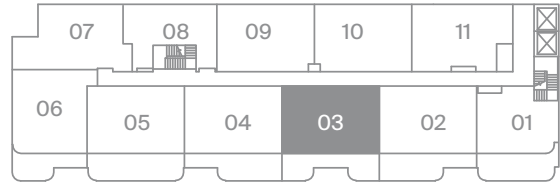

2 BEDROOMS

Interior 730 SF

Exterior 242 SF

Level 4

Ari Zadegan Group Realty
0188