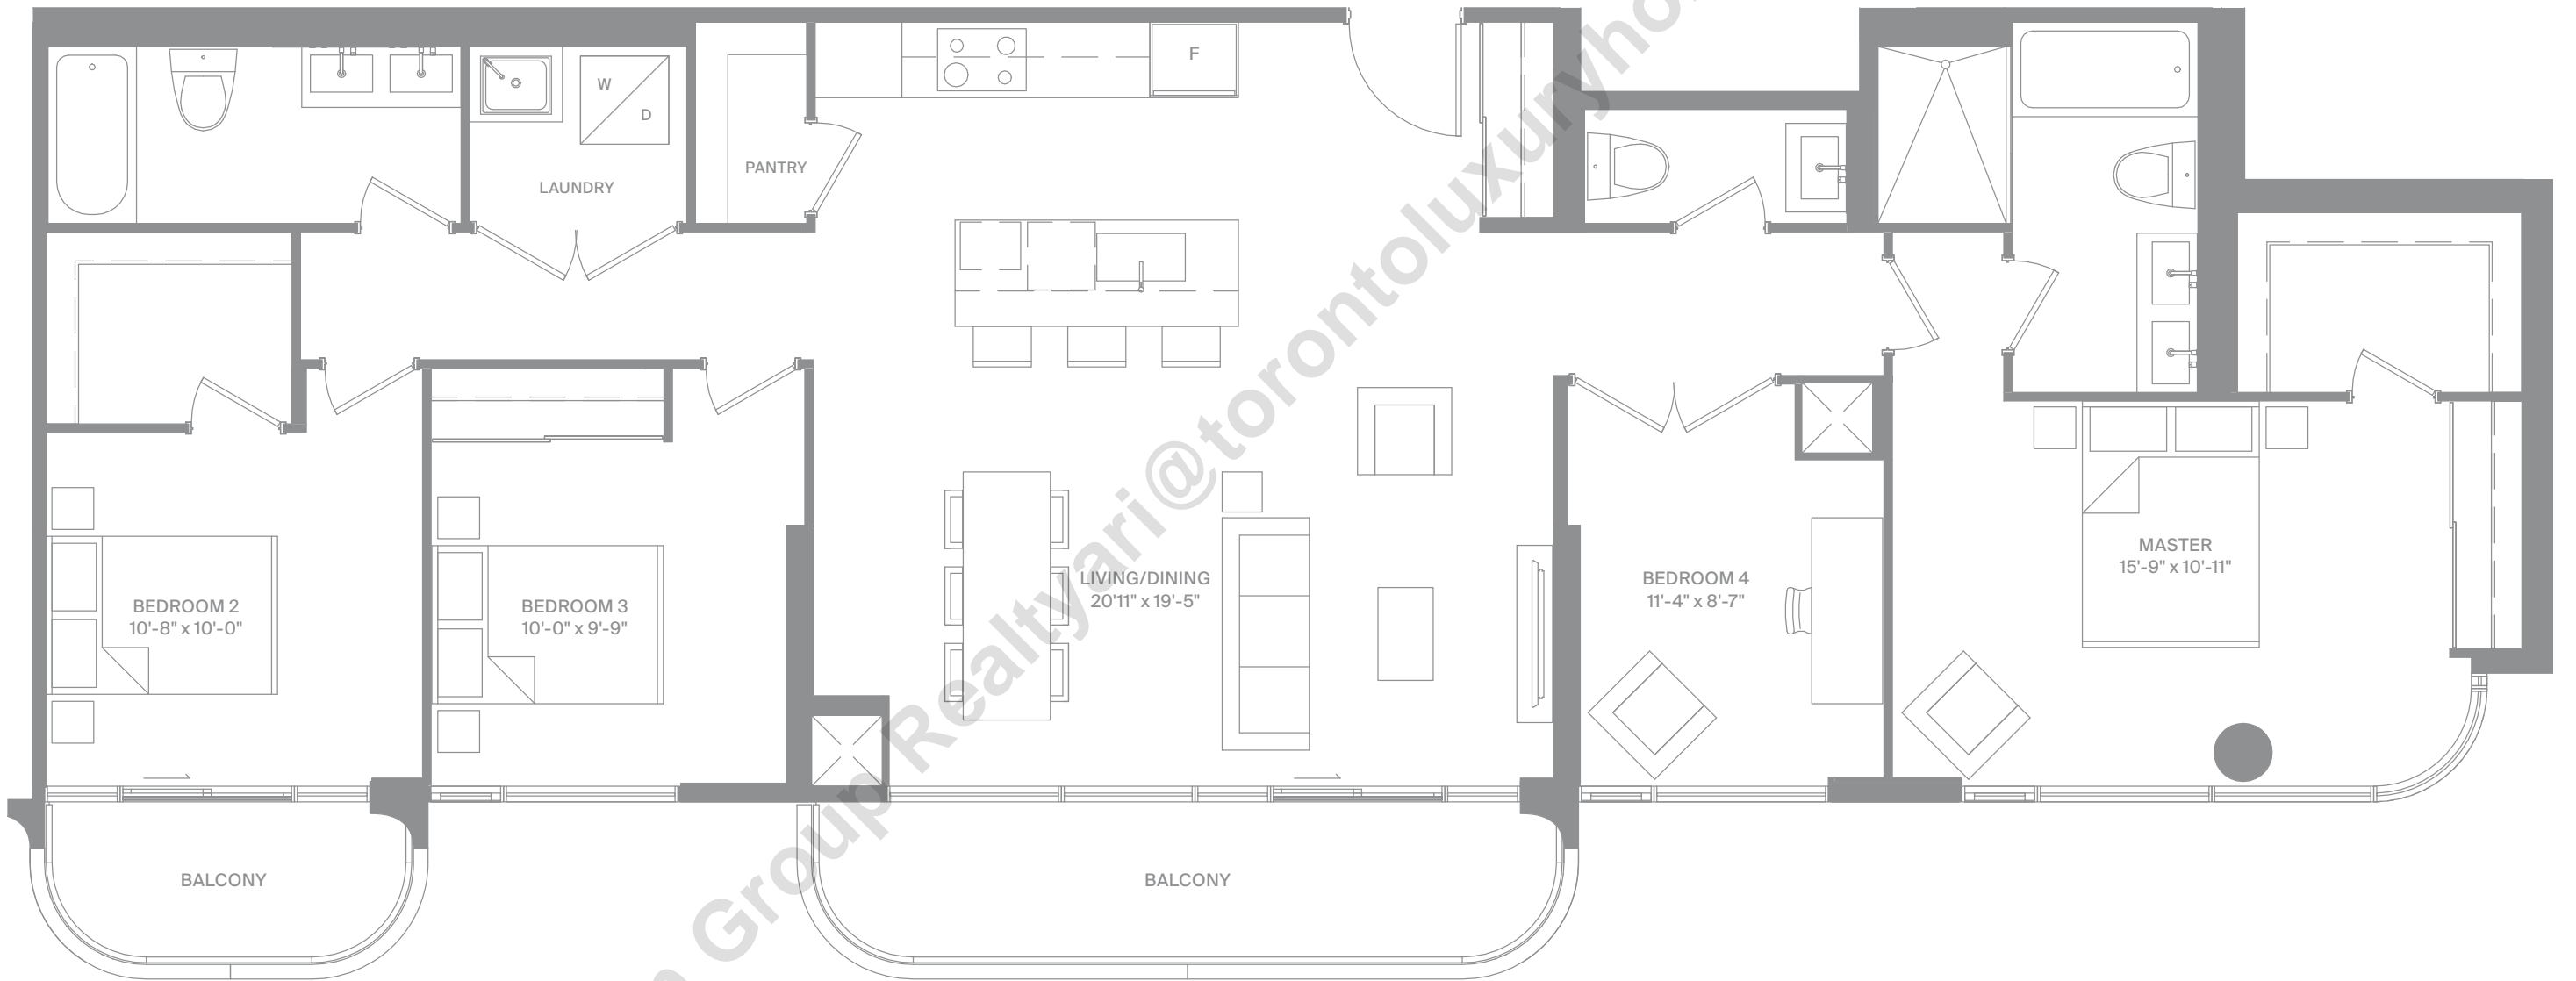

4 BEDROOMS

Interior 1530 SF

Exterior 95 + 45 SF

Ari Zadegan Group Realty Ari@torontoluxuryhomez.com 416-618-0188