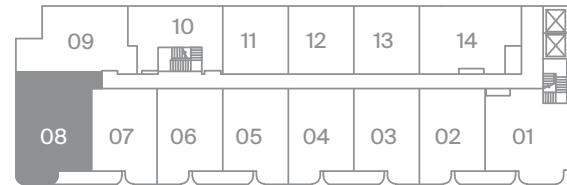

2 BEDROOMS

Interior 890 SF

Exterior 48 SF

Level 3