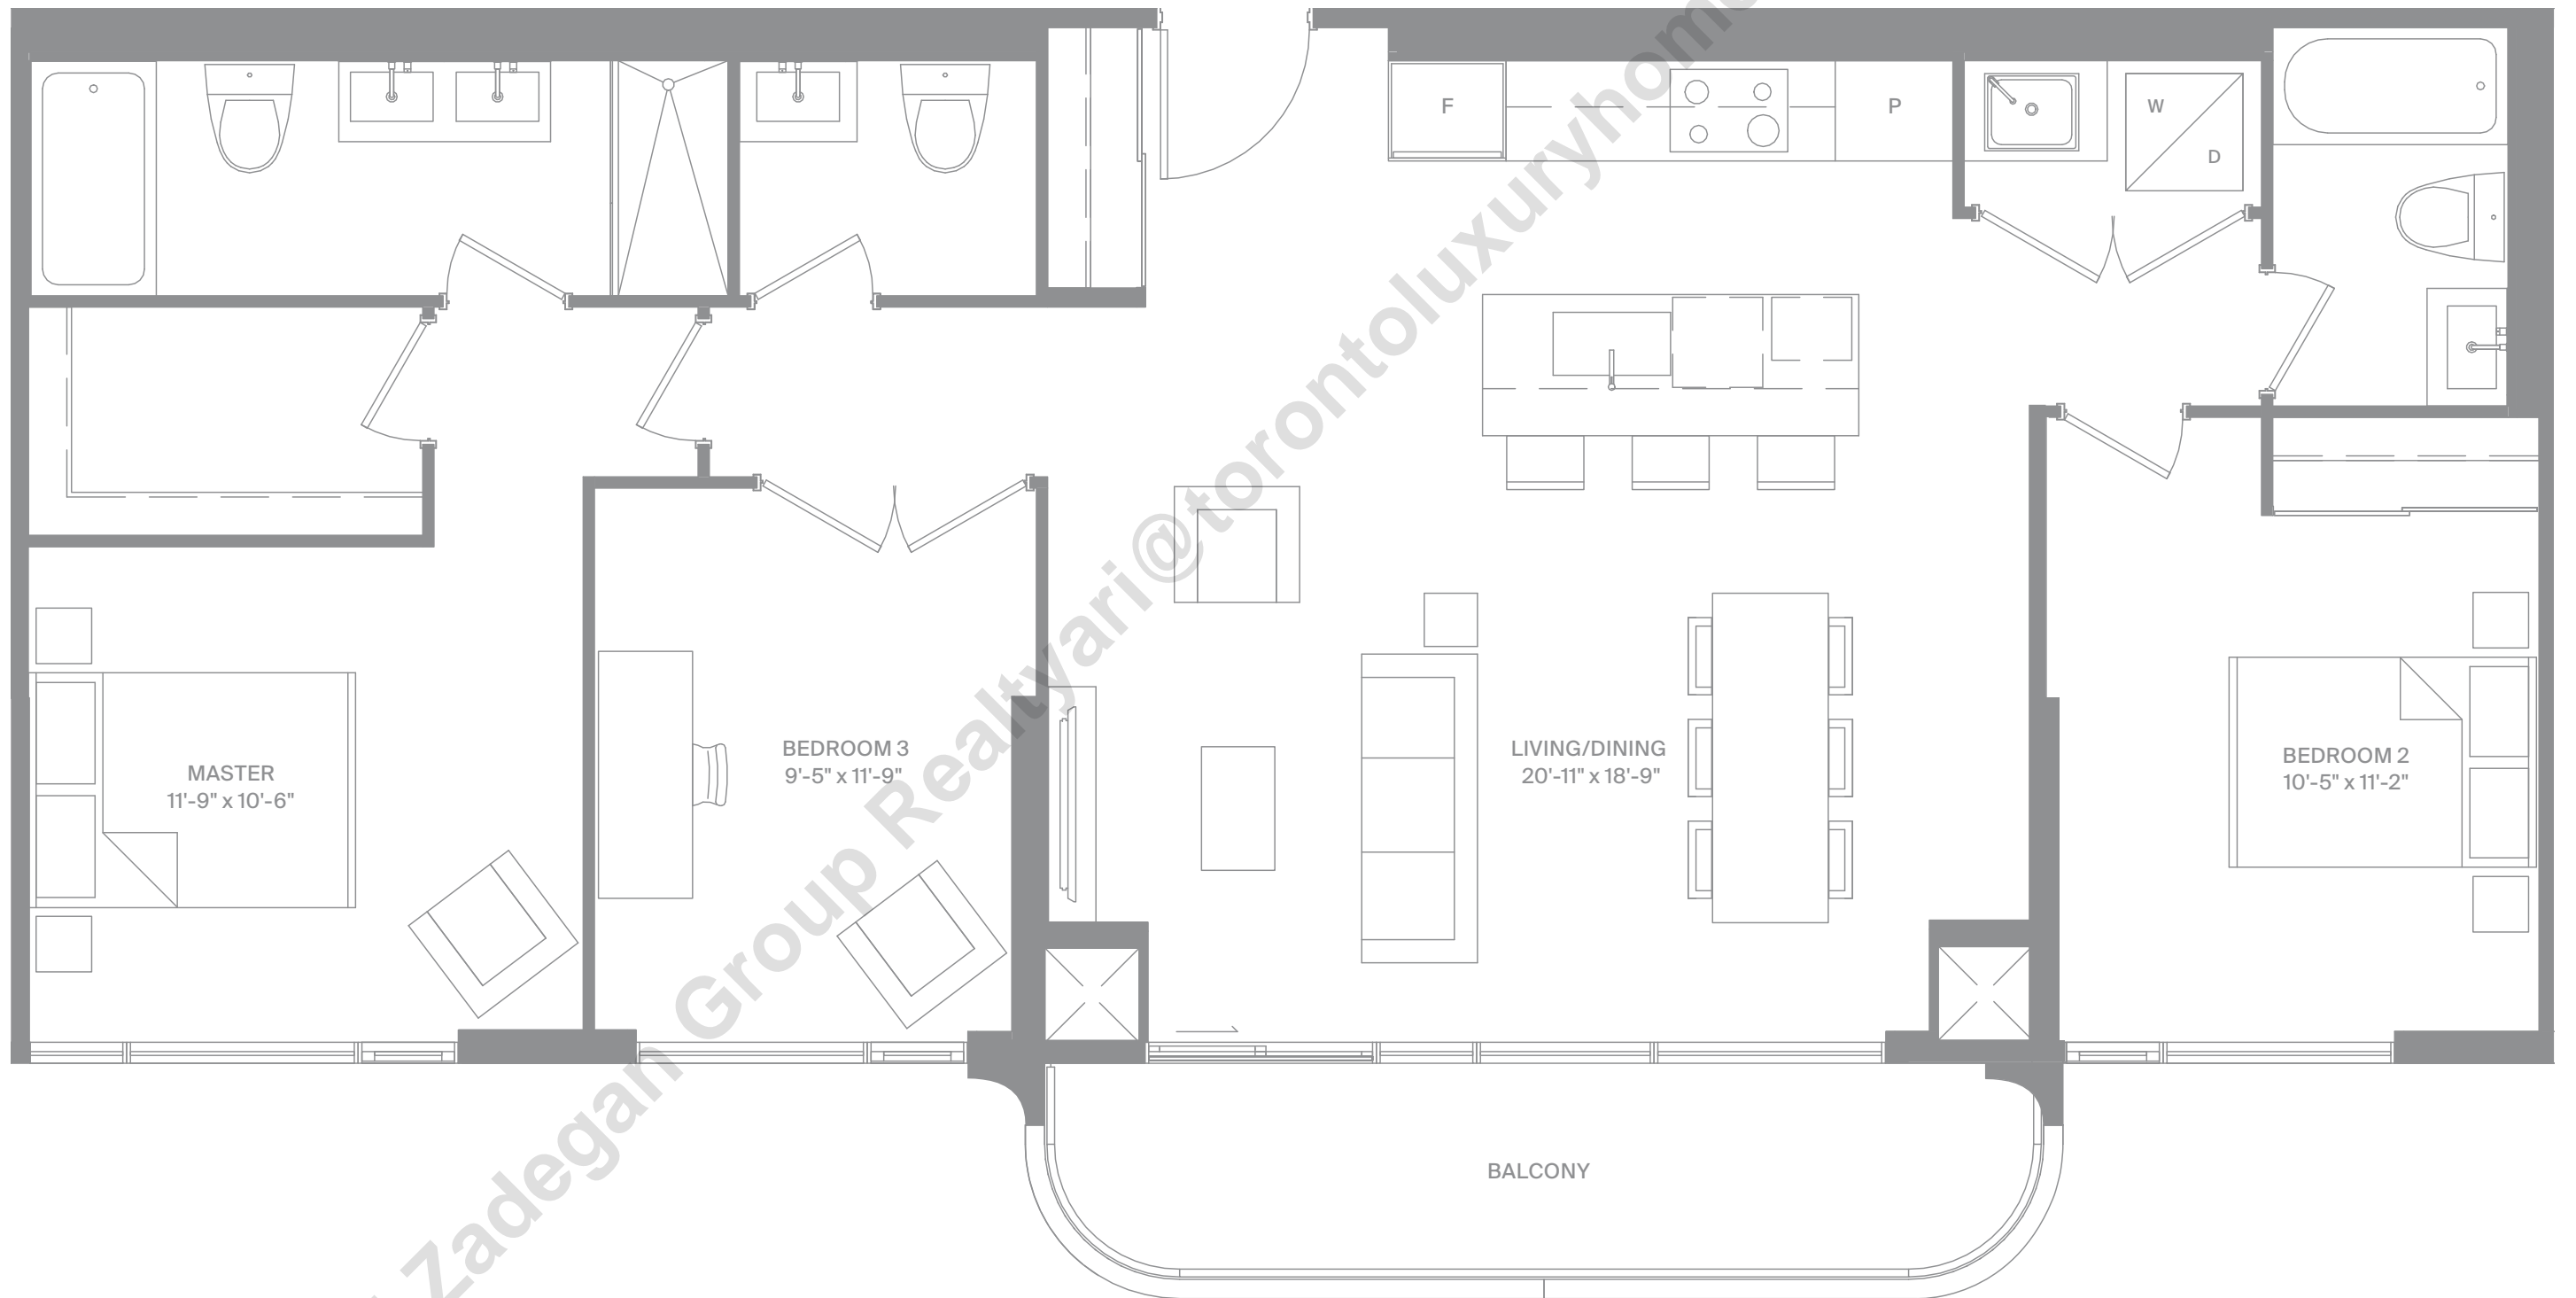

3 BEDROOMS

Interior 1220 SF

Exterior 95 SF

Ari Zadegan Group Realty
0188