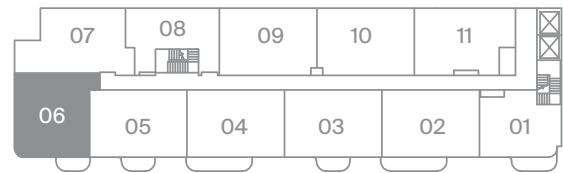

2 BEDROOMS

Interior 715 SF

Exterior 94 SF (Levels 5, 7)

44 SF (Level 6)

Level 6