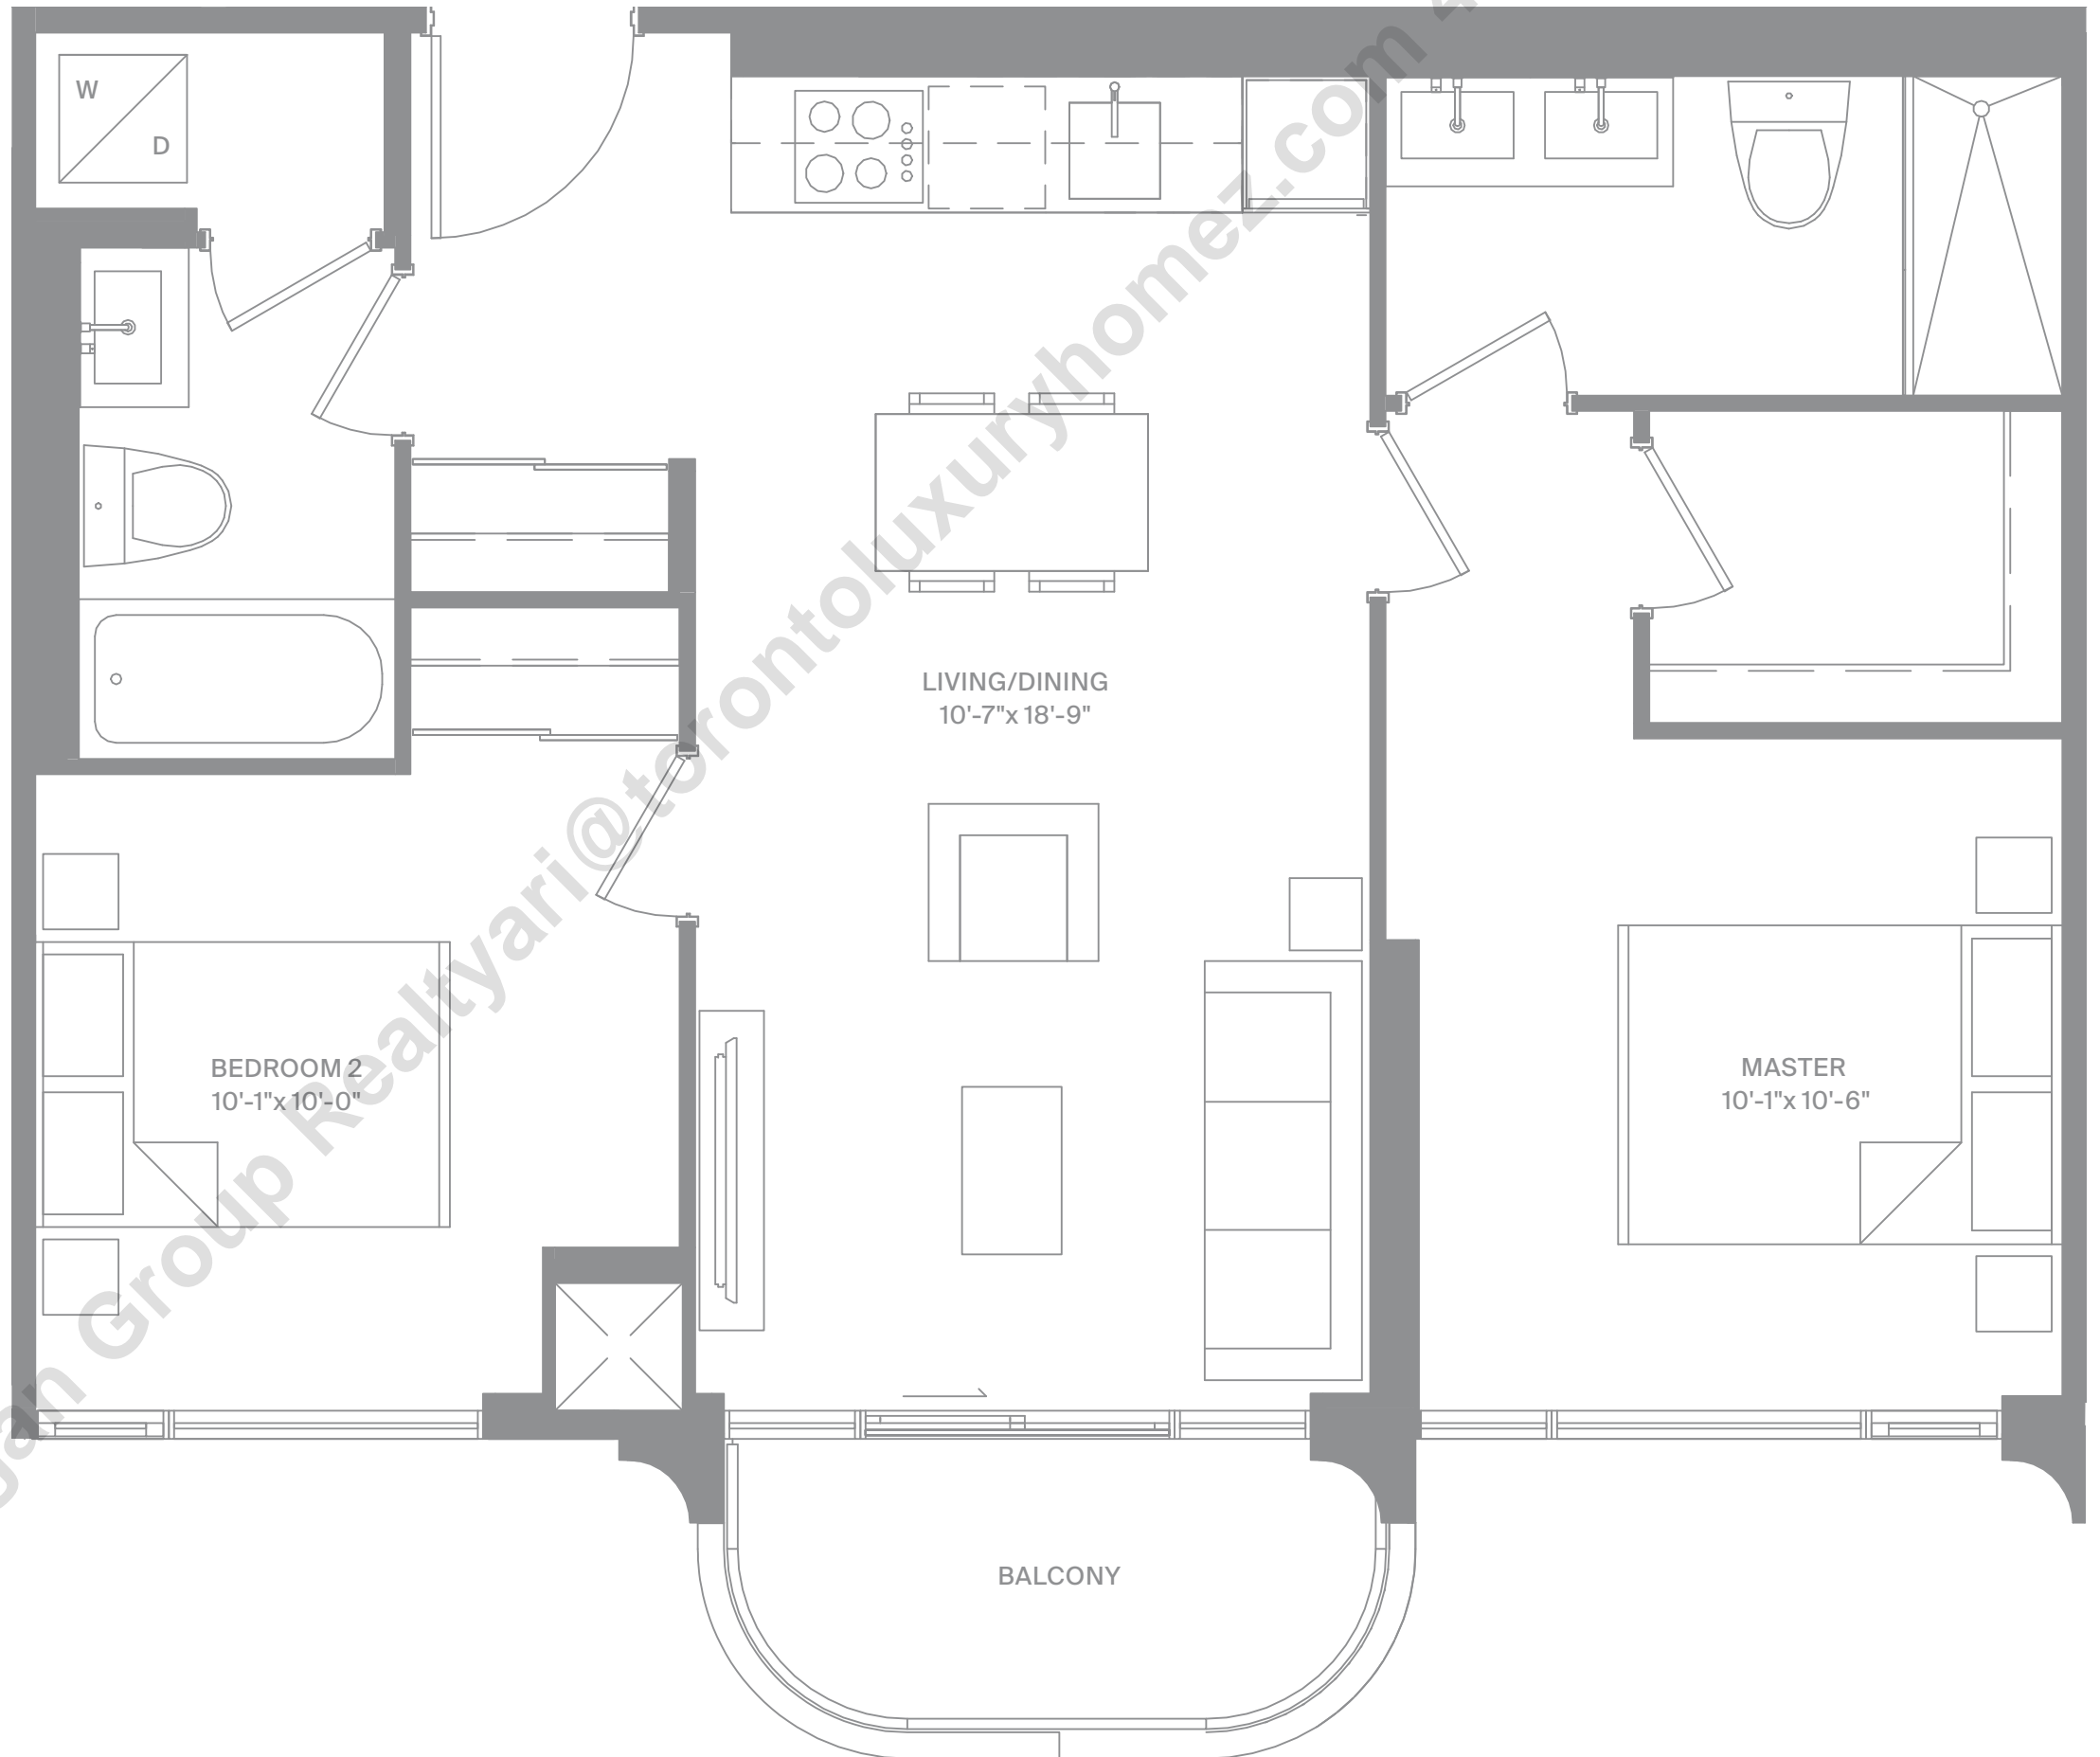

2 BEDROOMS

Interior 730 SF
Exterior 44 SF

Levels 5-7

Ari Zadegan Group Realty
0188