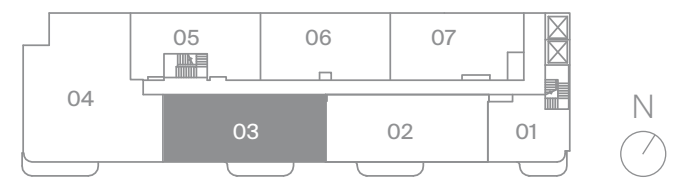

Level 9

Dimensions, sizes, specifications, layouts and materials are approximate only and subject to change without notice. E&O.E