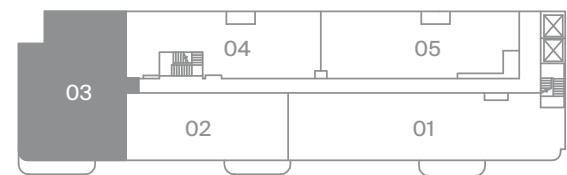

3 BEDROOMS

Interior 1705 SF

Exterior 95 SF F (Level 12)

112 SF (Level 13)

Level 13