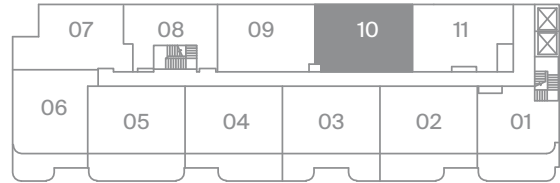

2 BEDROOMS

Interior 725 SF

Exterior Juliet

Levels 4-7

Ari Zadegan
0188
Group Realty
Ari Zadegan
torontoluxuryhomez.com
416-618-