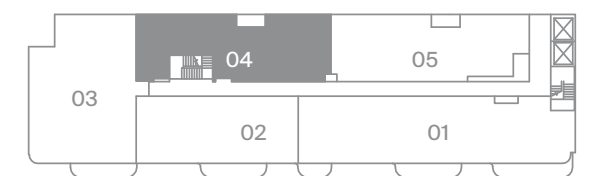

# 3 BEDROOMS

Interior 1270 SF

Exterior 52 SF

Ari Zadegan Group Realty  
0188

Level 13

Level 12

Dimensions, sizes, specifications, layouts and materials are approximate only and subject to change without notice. E&O.E