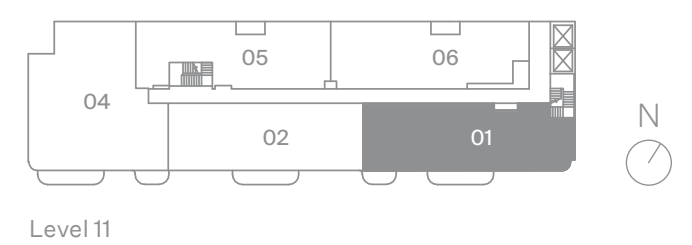

Dimensions, sizes, specifications, layouts and materials are approximate only and subject to change without notice. E&O.E

Level 11