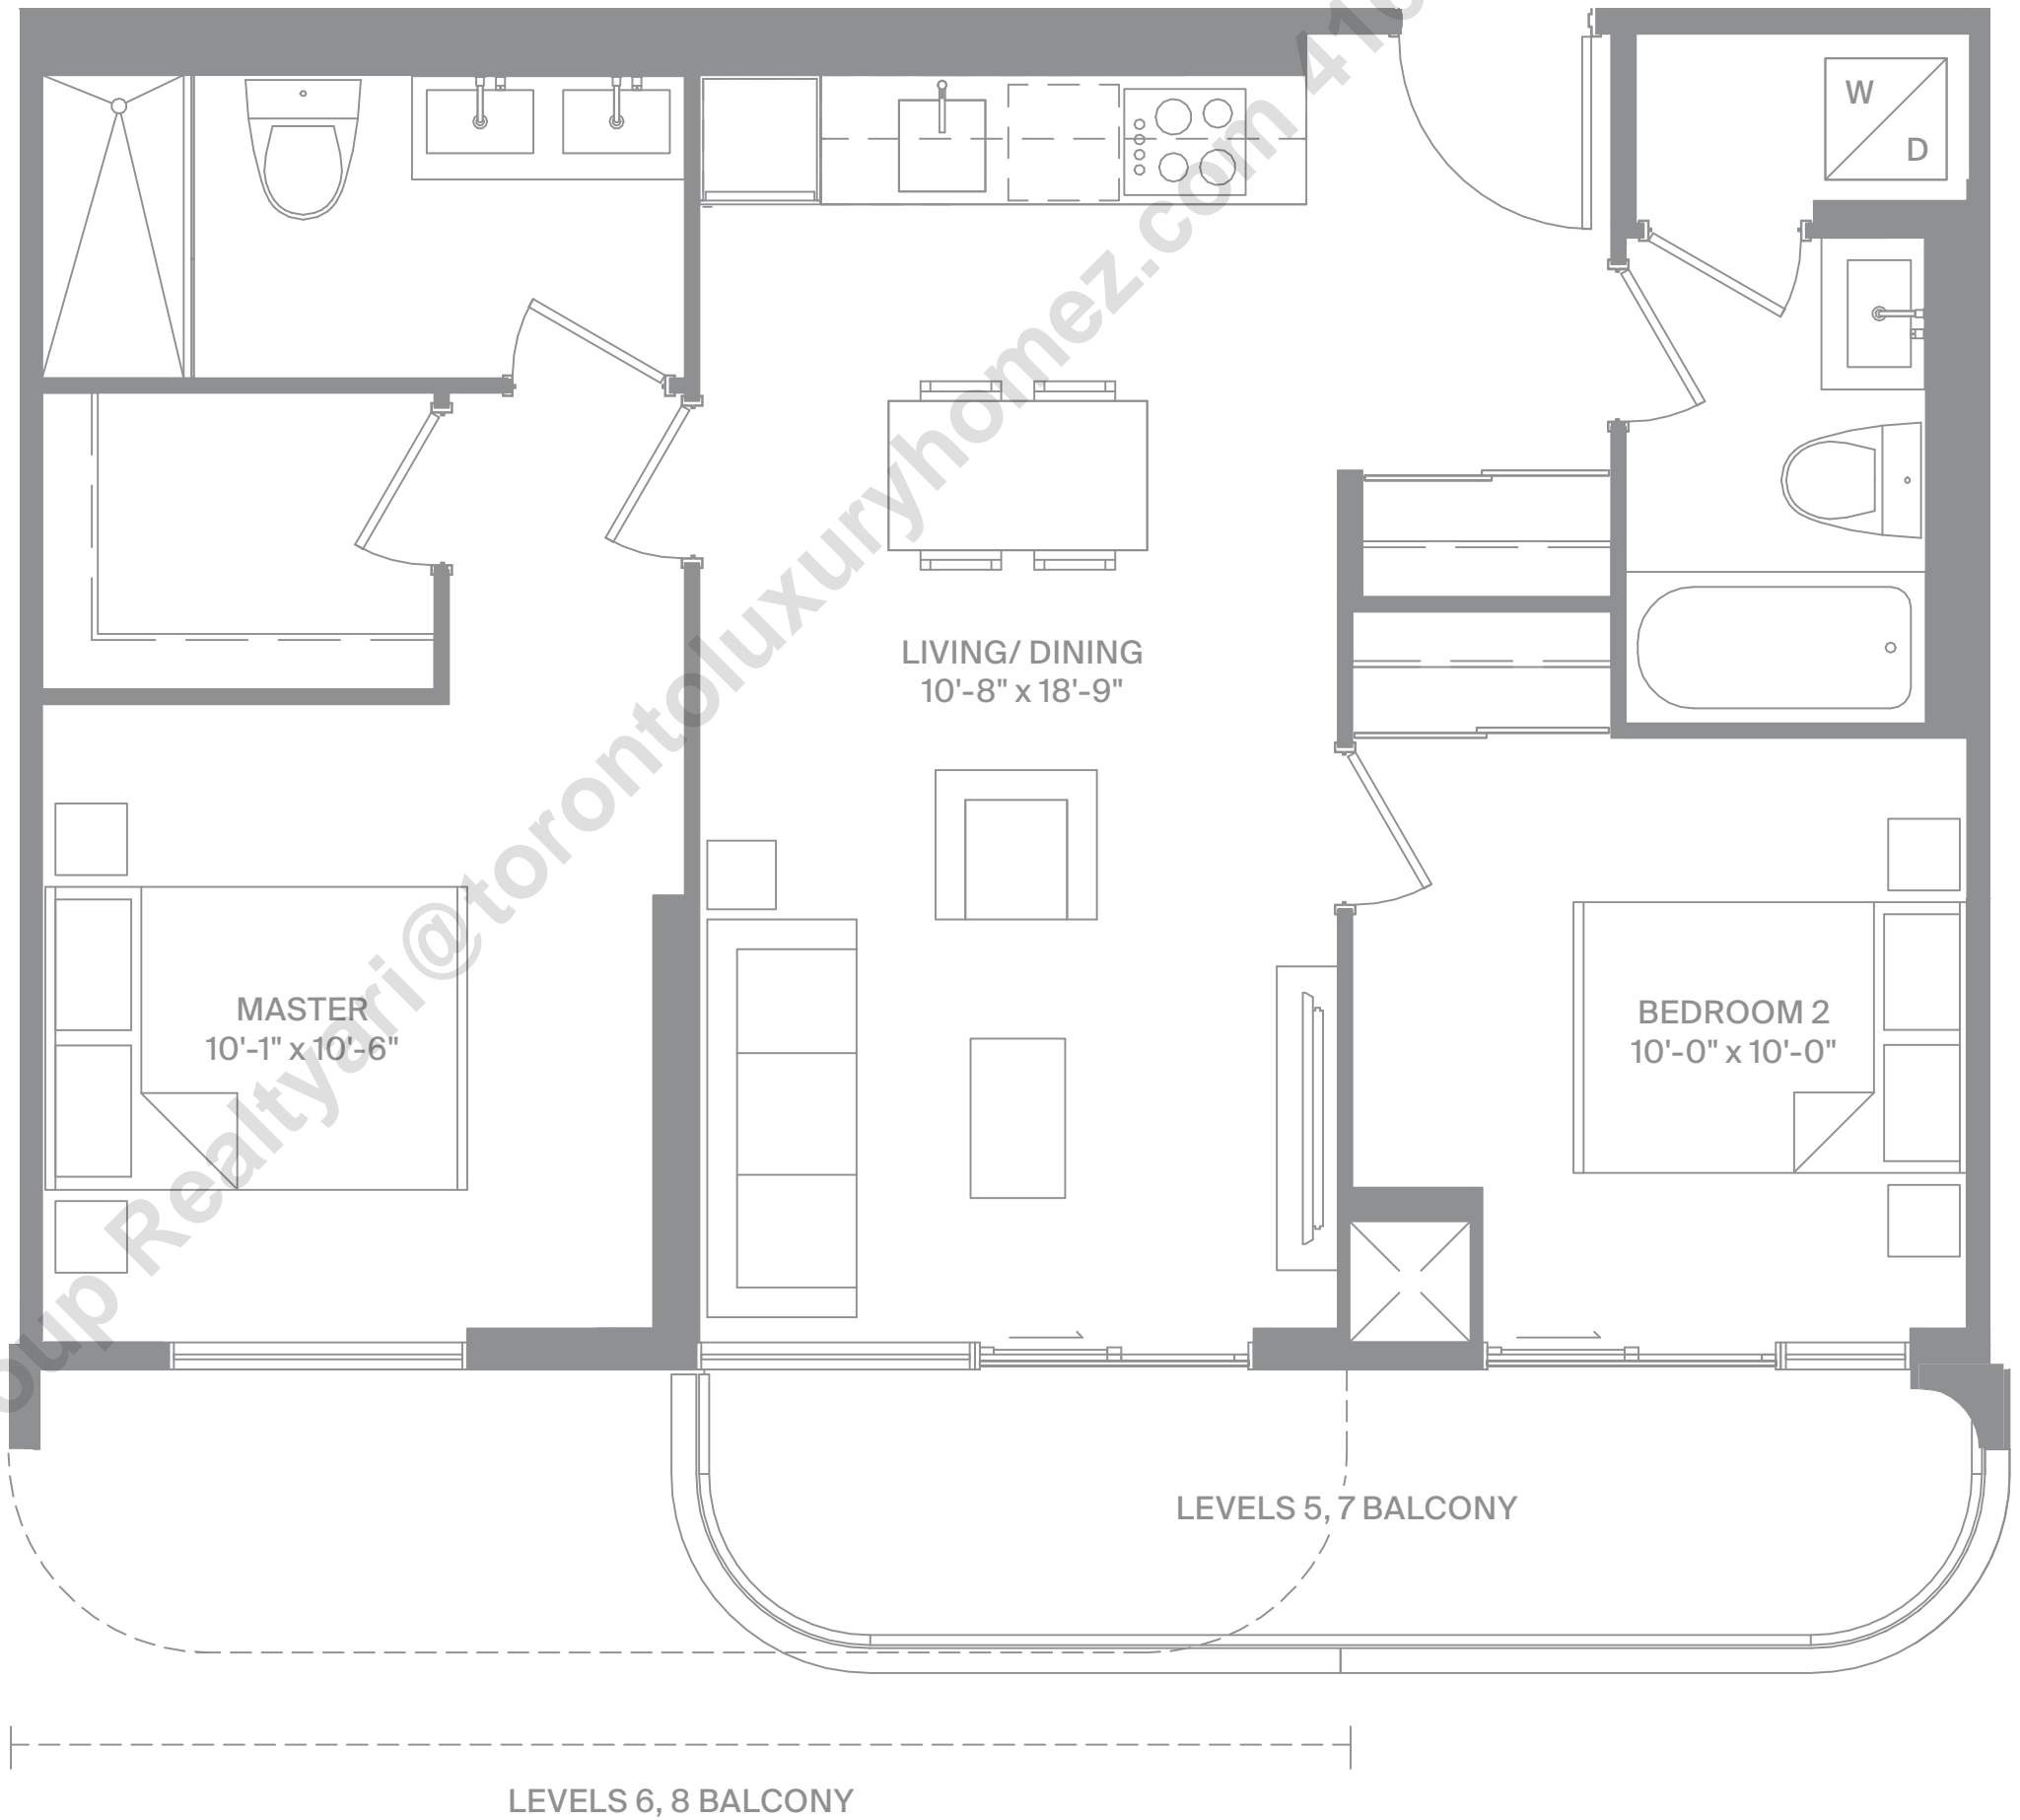

## 2 BEDROOMS

Interior 730 SF

Exterior 94 SF

Level 8

Level 6

Level 5, 7

Modern  
Collection

Suite 730  
Terrace Option D