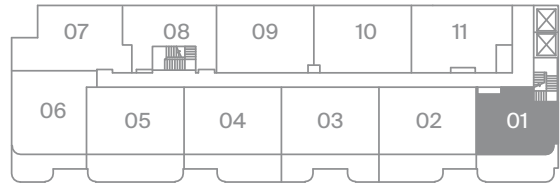

1 BEDROOM

Interior 555 SF

Exterior 245 SF

Level 4