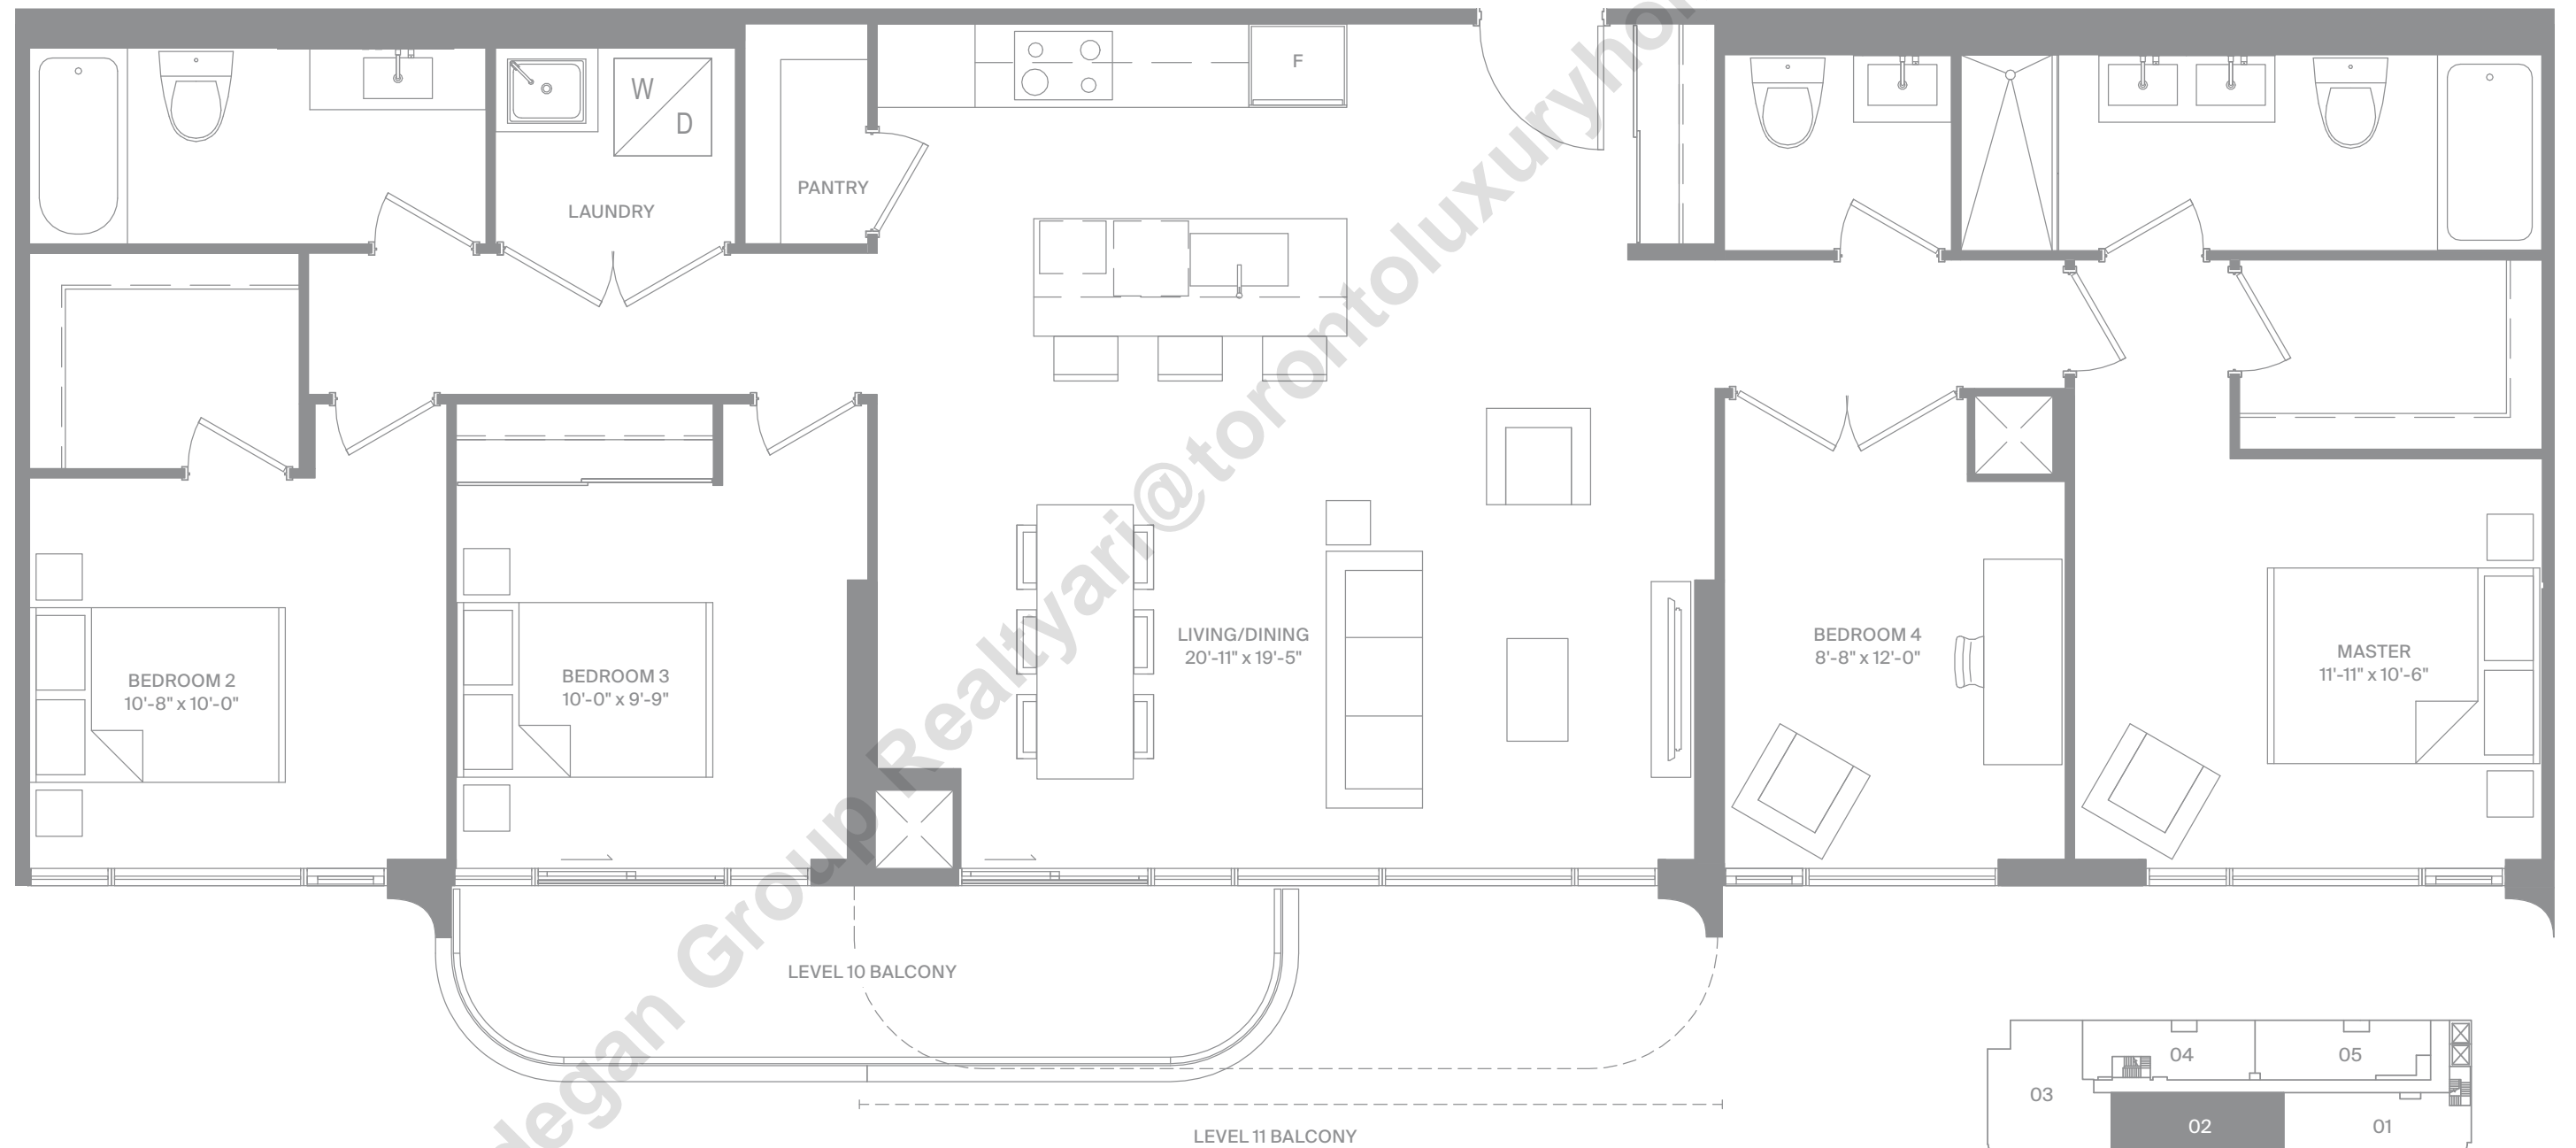

# 4 BEDROOMS

Interior 1460 SF

Exterior 95 SF

Level 11

Level 10

Luxury  
Collection  
Suite 1530  
Layout Option A

freed

MODERN LUXURY AT DUPONT & SPADINA