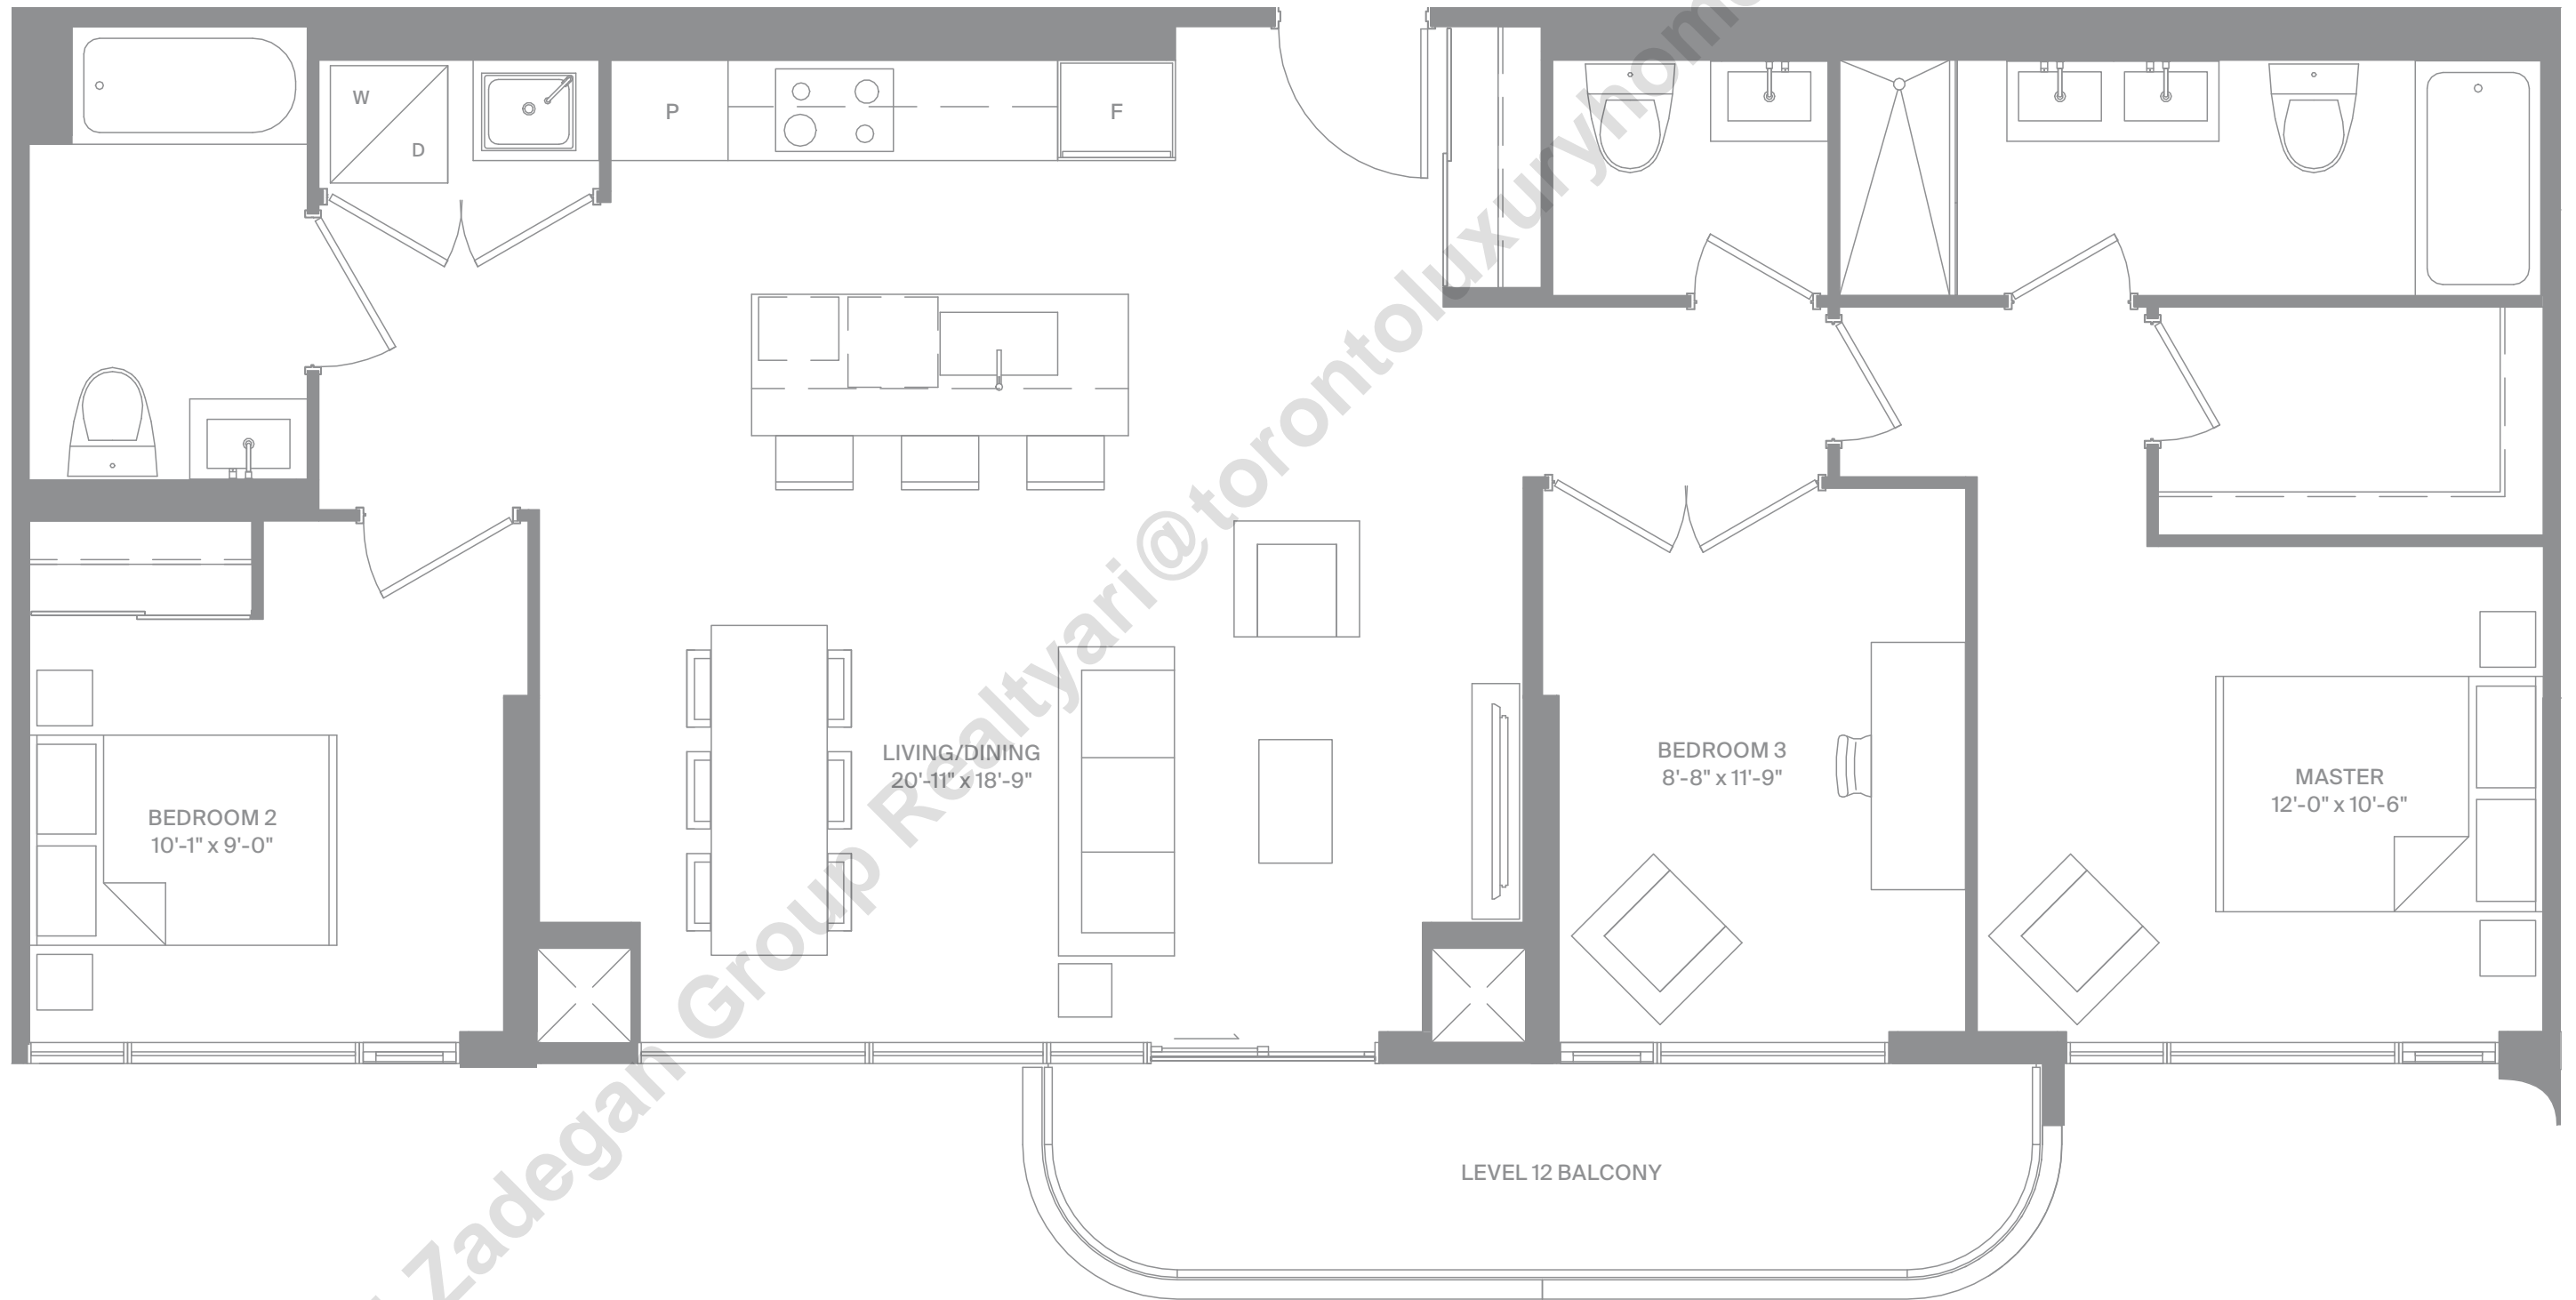

3 BEDROOMS

Interior 1220 SF

Exterior 95 SF

Ari Zadegan Group Realty
0188