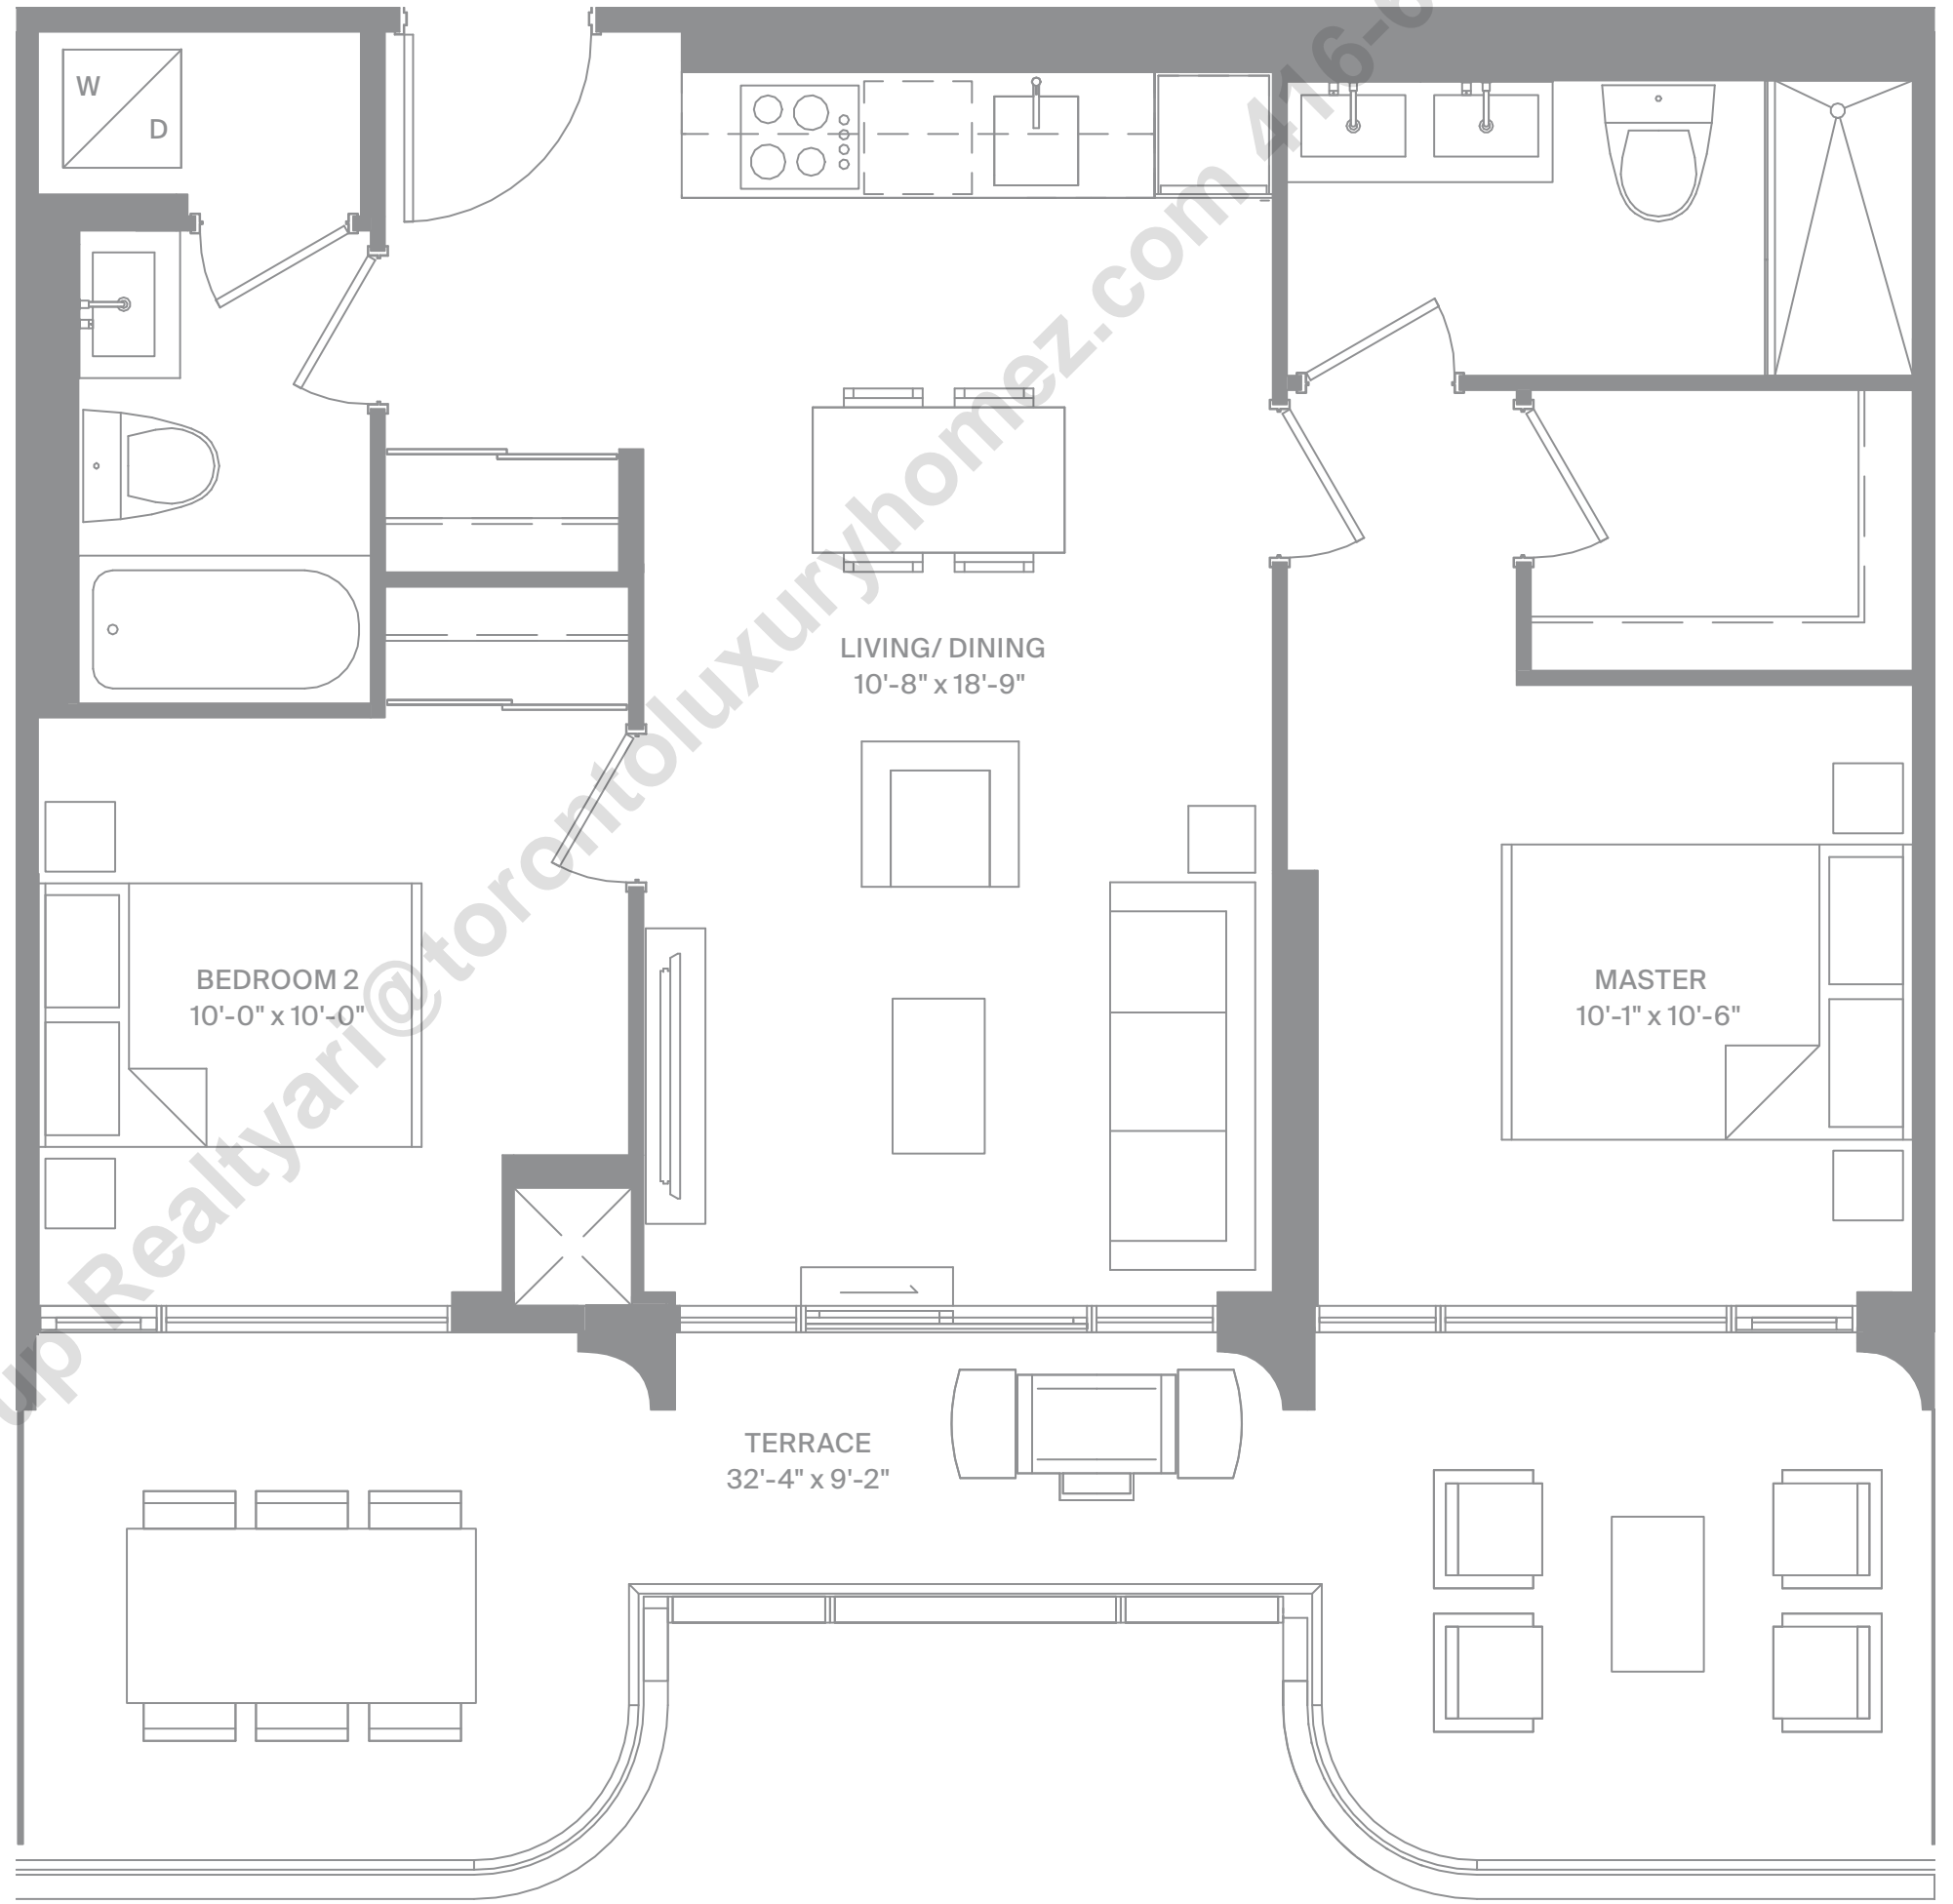

2 BEDROOMS

Interior 730 SF

Exterior 242 SF

Level 4

Ari Zadegan Group Realty
0188