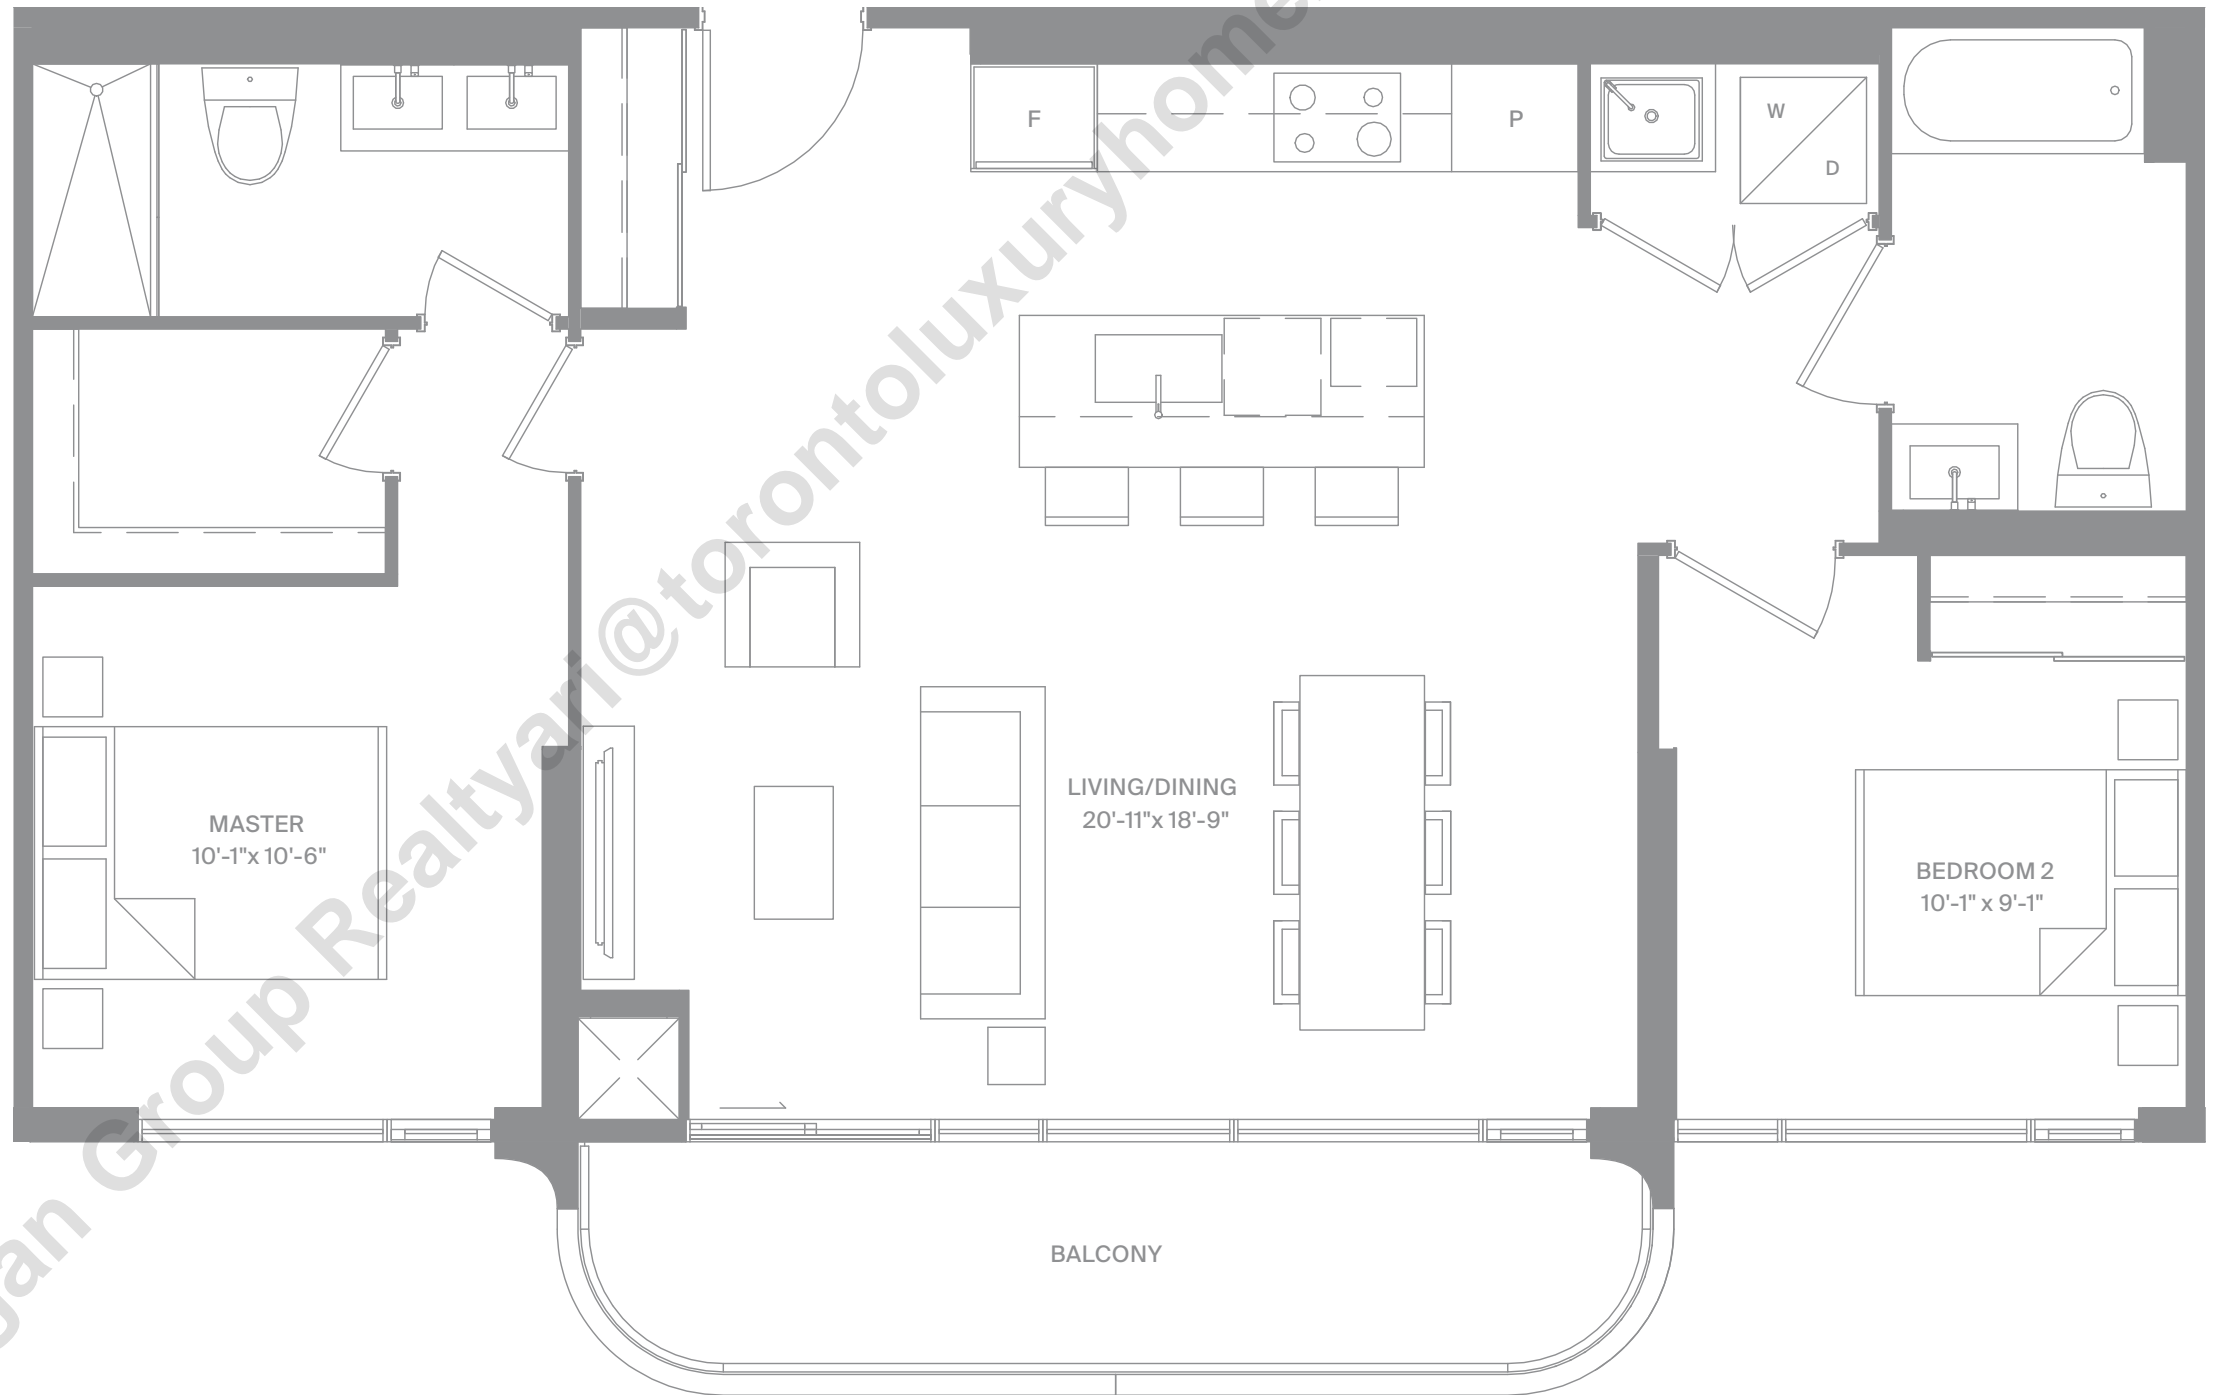

2 BEDROOMS

Interior 975 SF

Exterior 95 SF

Level 8

Ari Zadegan Group Realty
0188