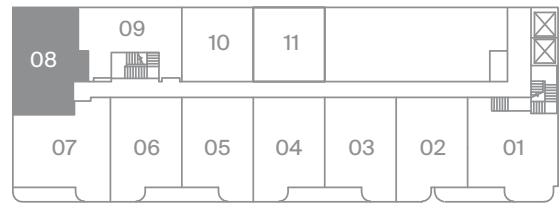

2 BEDROOMS

Interior 670 SF

Level 2