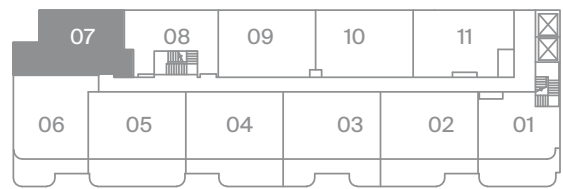

2 BEDROOMS

Interior 740 SF

Levels 4-7

Ari Zadegan Group Realtyari@torontoluxuryhomez.com 416-618-0188