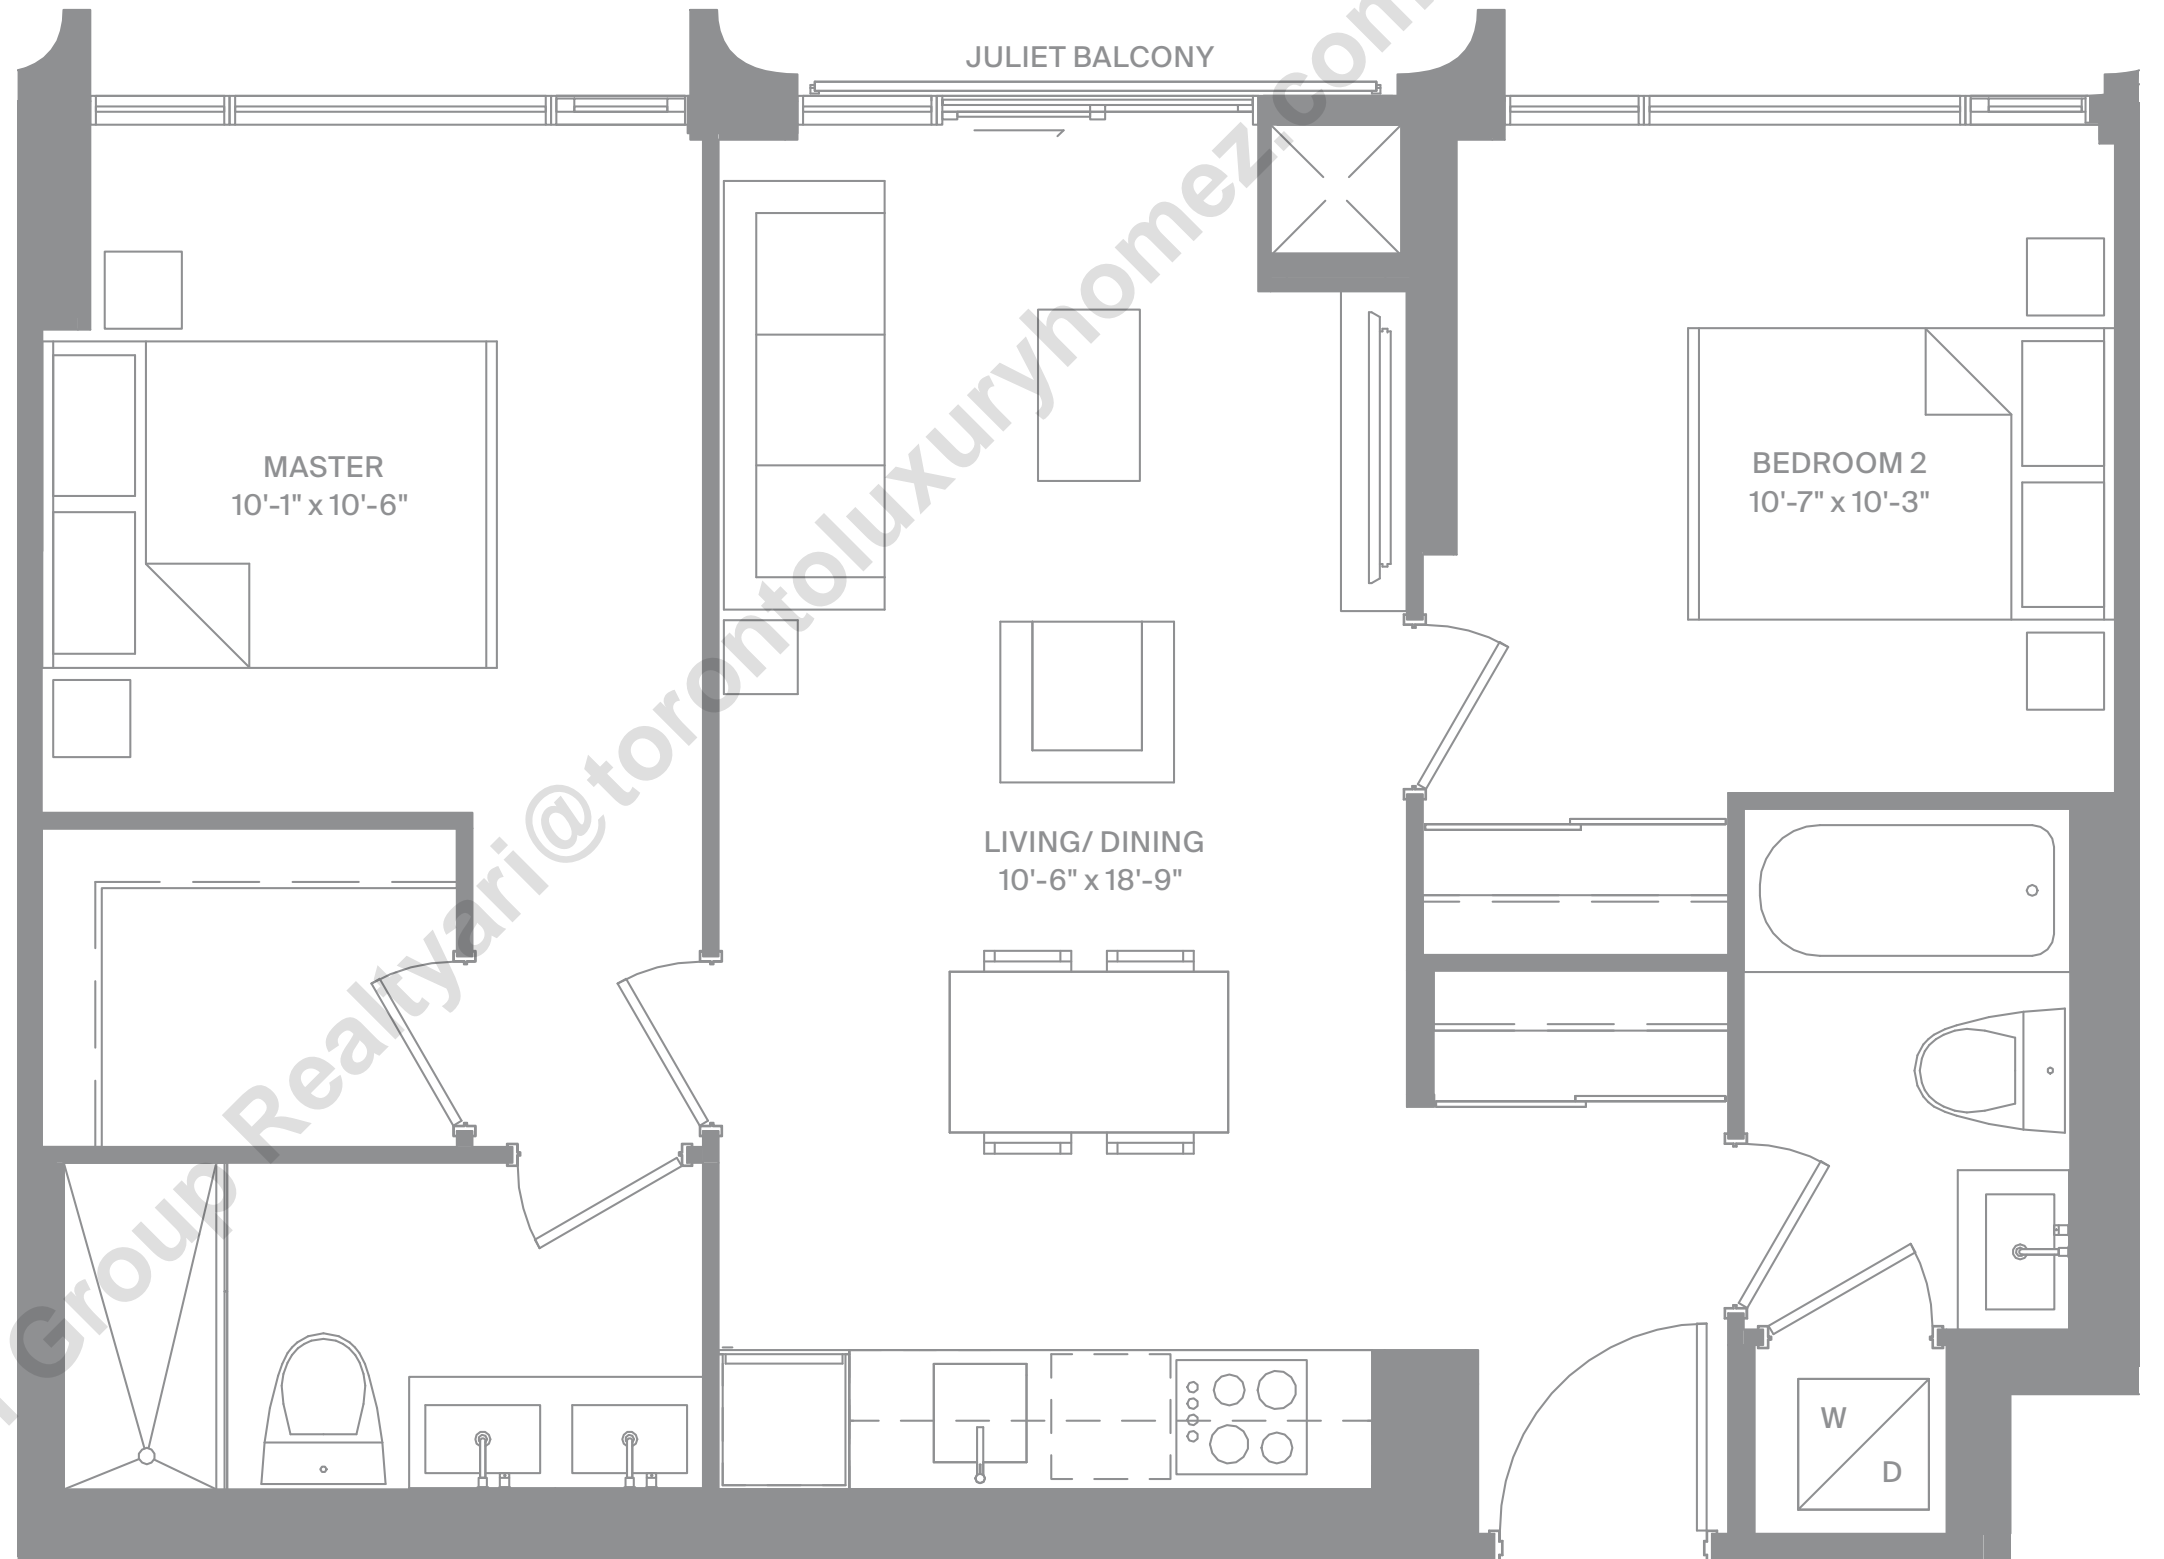

2 BEDROOMS

Interior 725 SF

Exterior Juliet

Levels 4-7