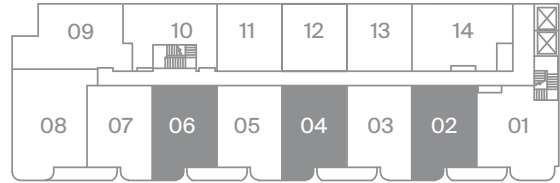

2 BEDROOMS

Interior 640 SF

Exterior 48 SF

Level 3

Ari Zadegan Group Realty
0188