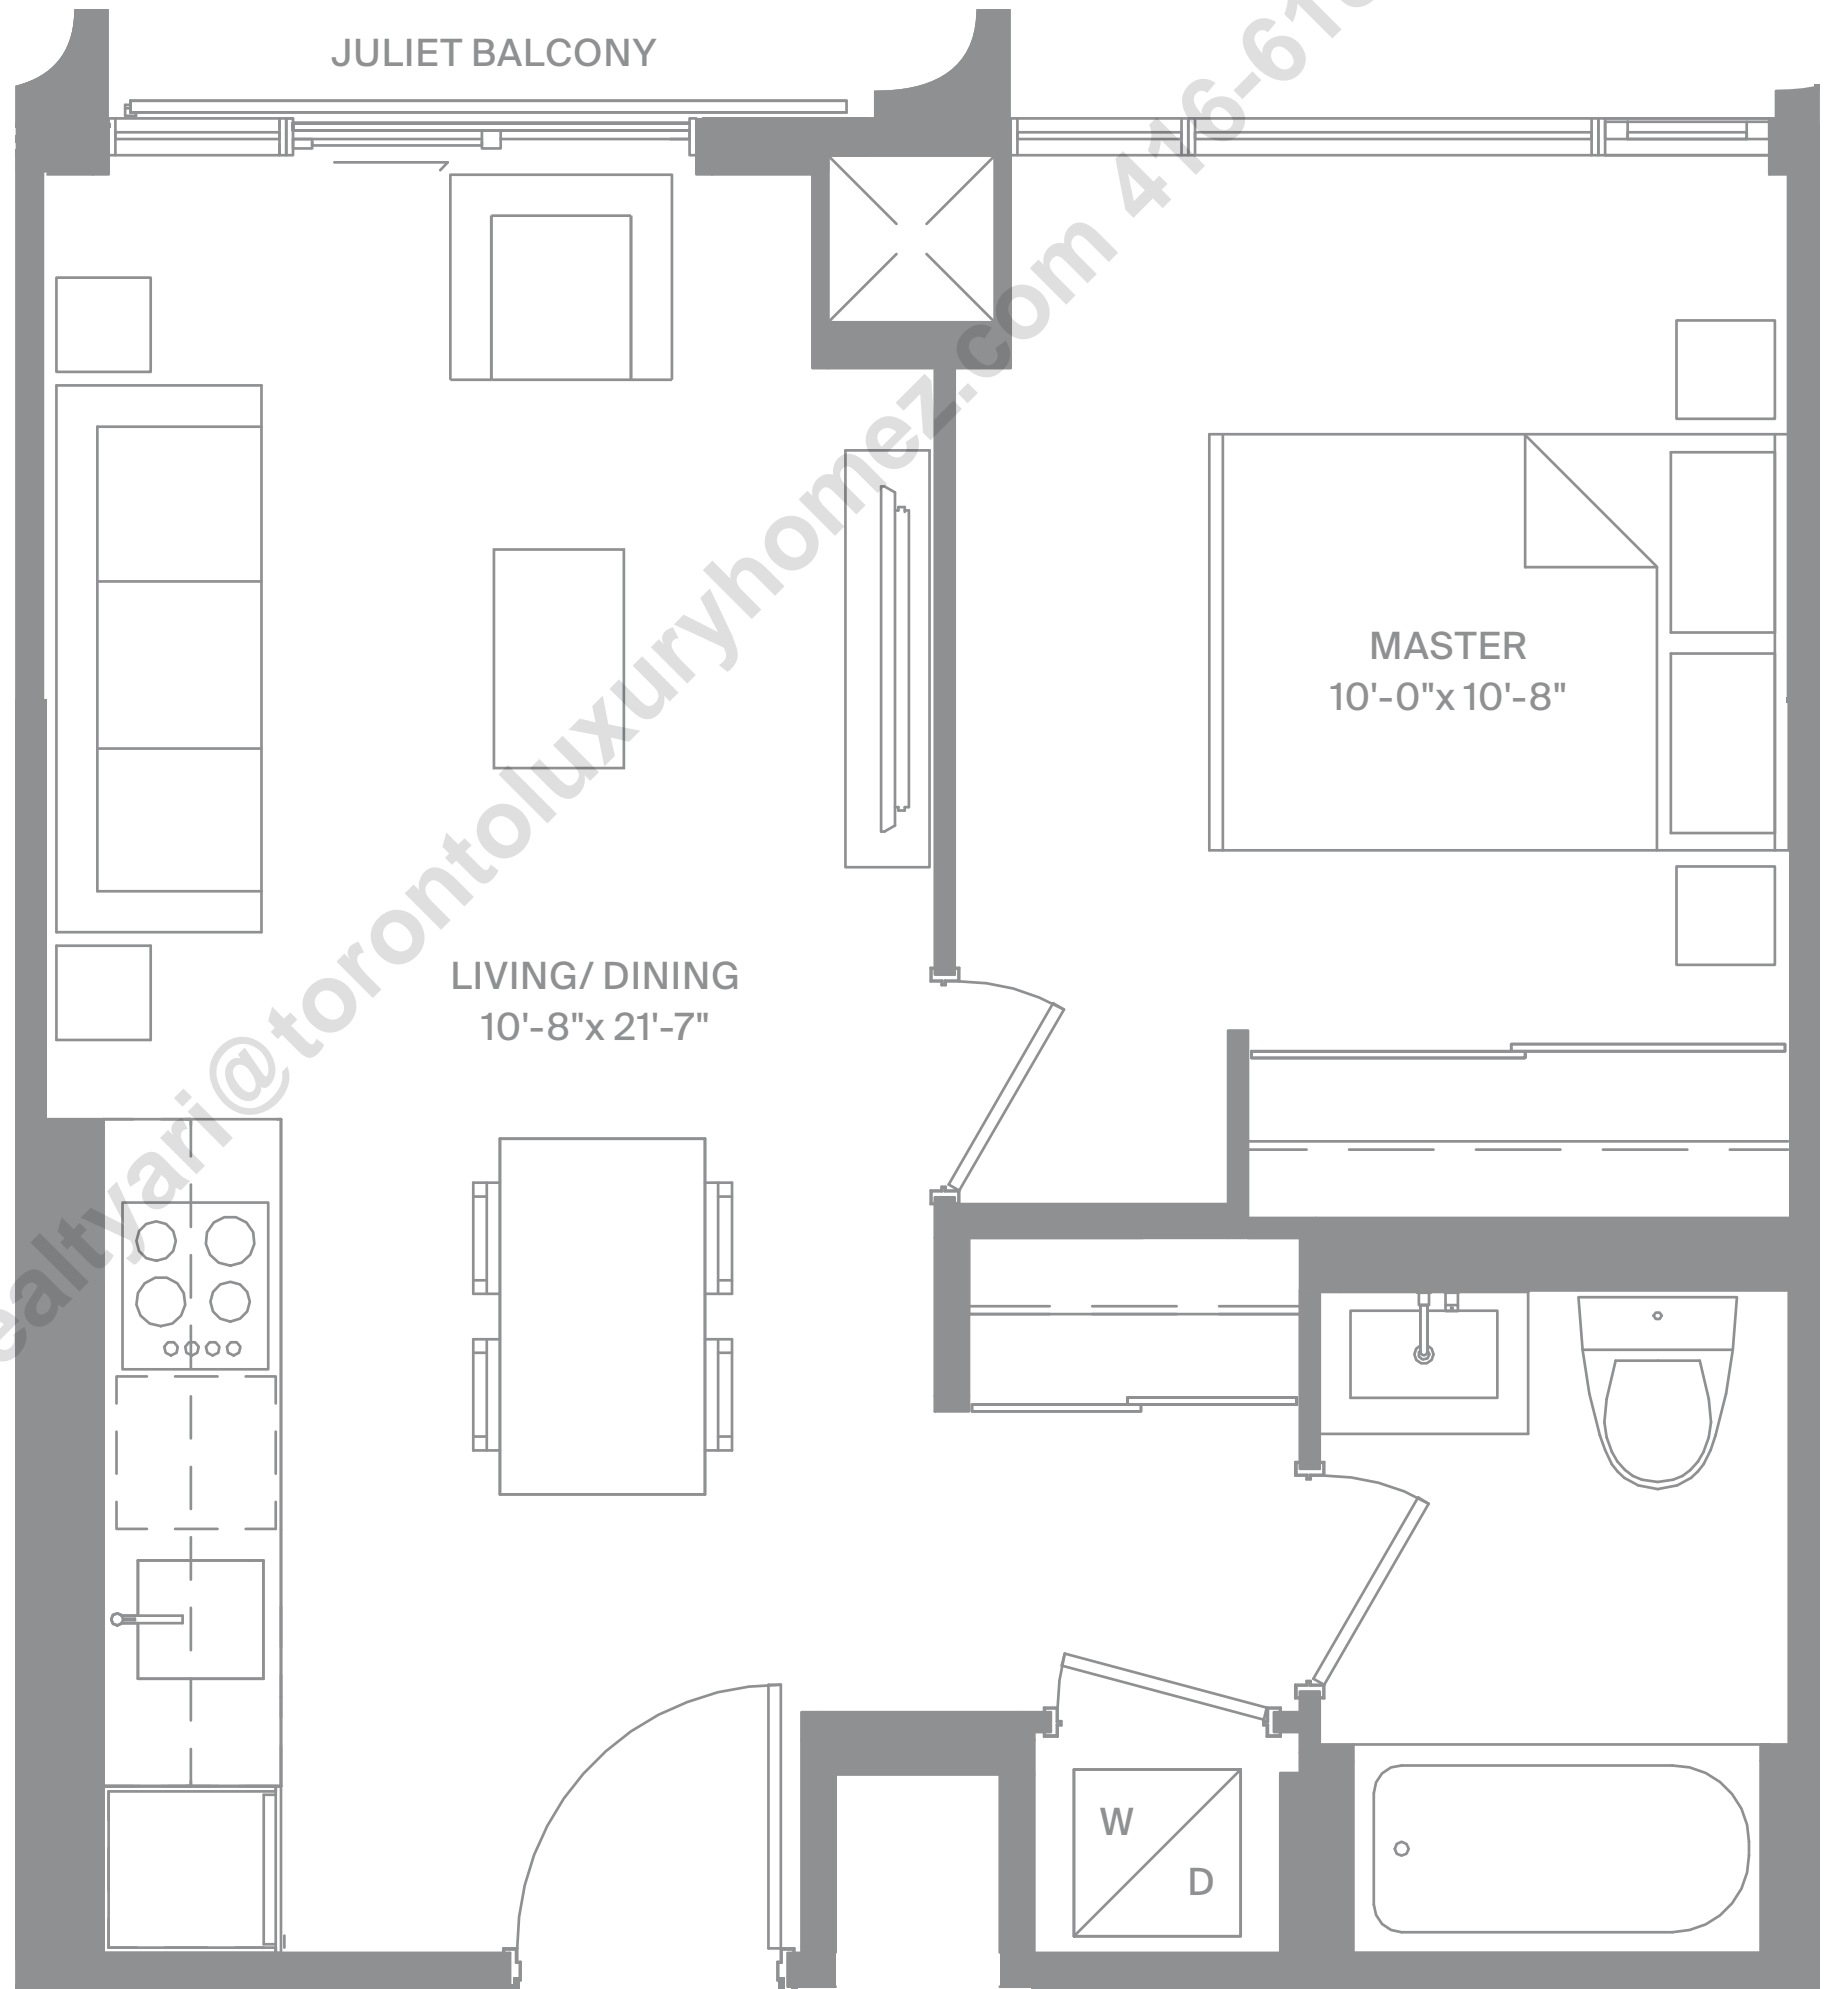

# 1 BEDROOM

Interior 485 SF

Exterior Juliet

Level 3

Level 2

Ari Zadegan Group Realty  
0188

Modern  
Collection  
Suite 490

freed