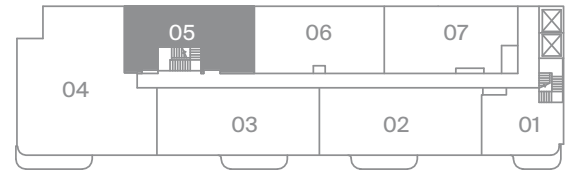

2 BEDROOMS

Interior 830 SF

Exterior Juliet

Level 9

Ari Zadegan Group Realty
0188