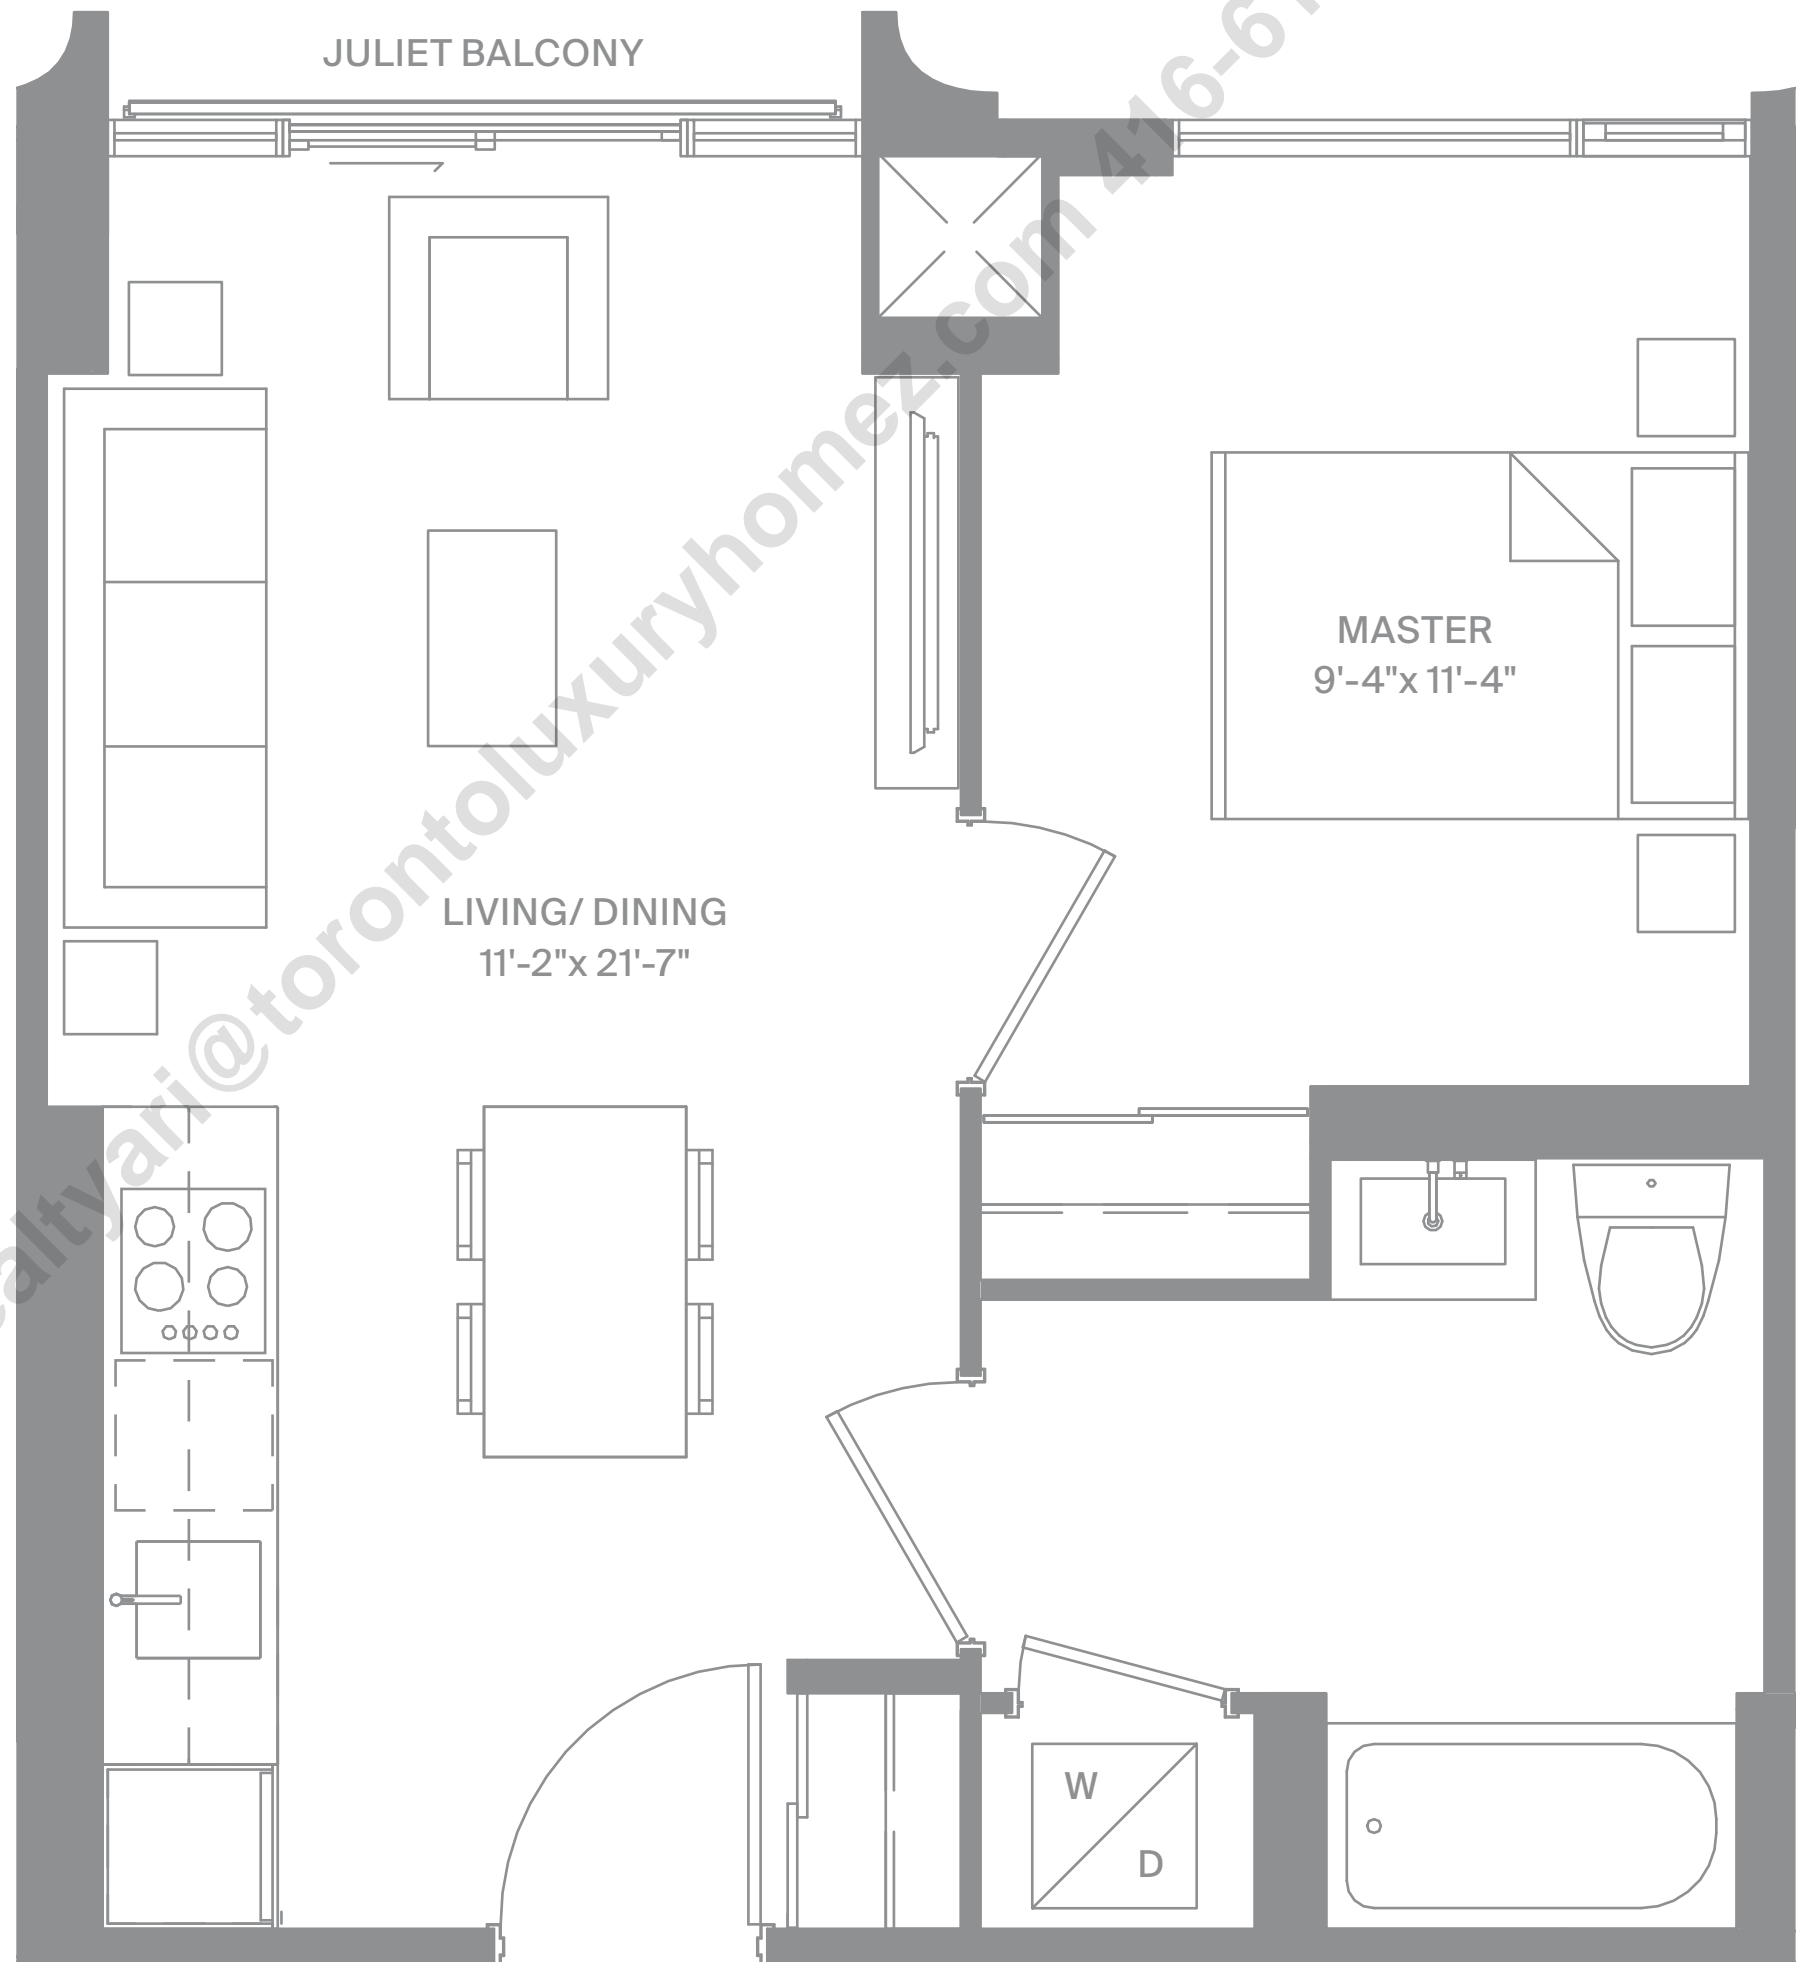

# 1 BEDROOM

Interior 490 SF

Exterior Juliet

Level 3

Level 2

Modern  
Collection  
Suite 535

freed

MODERN LUXURY AT DUPONT & SPADINA