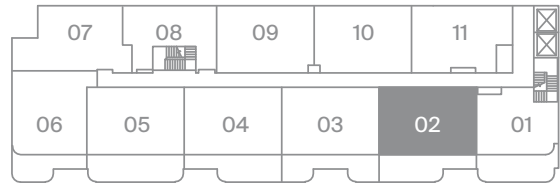

## 2 BEDROOMS

Interior 730 SF

Exterior 245 SF

Level 4

Modern  
Collection

Suite 730  
Terrace Option B

freed

MODERN LUXURY AT DUPONT & SPADINA