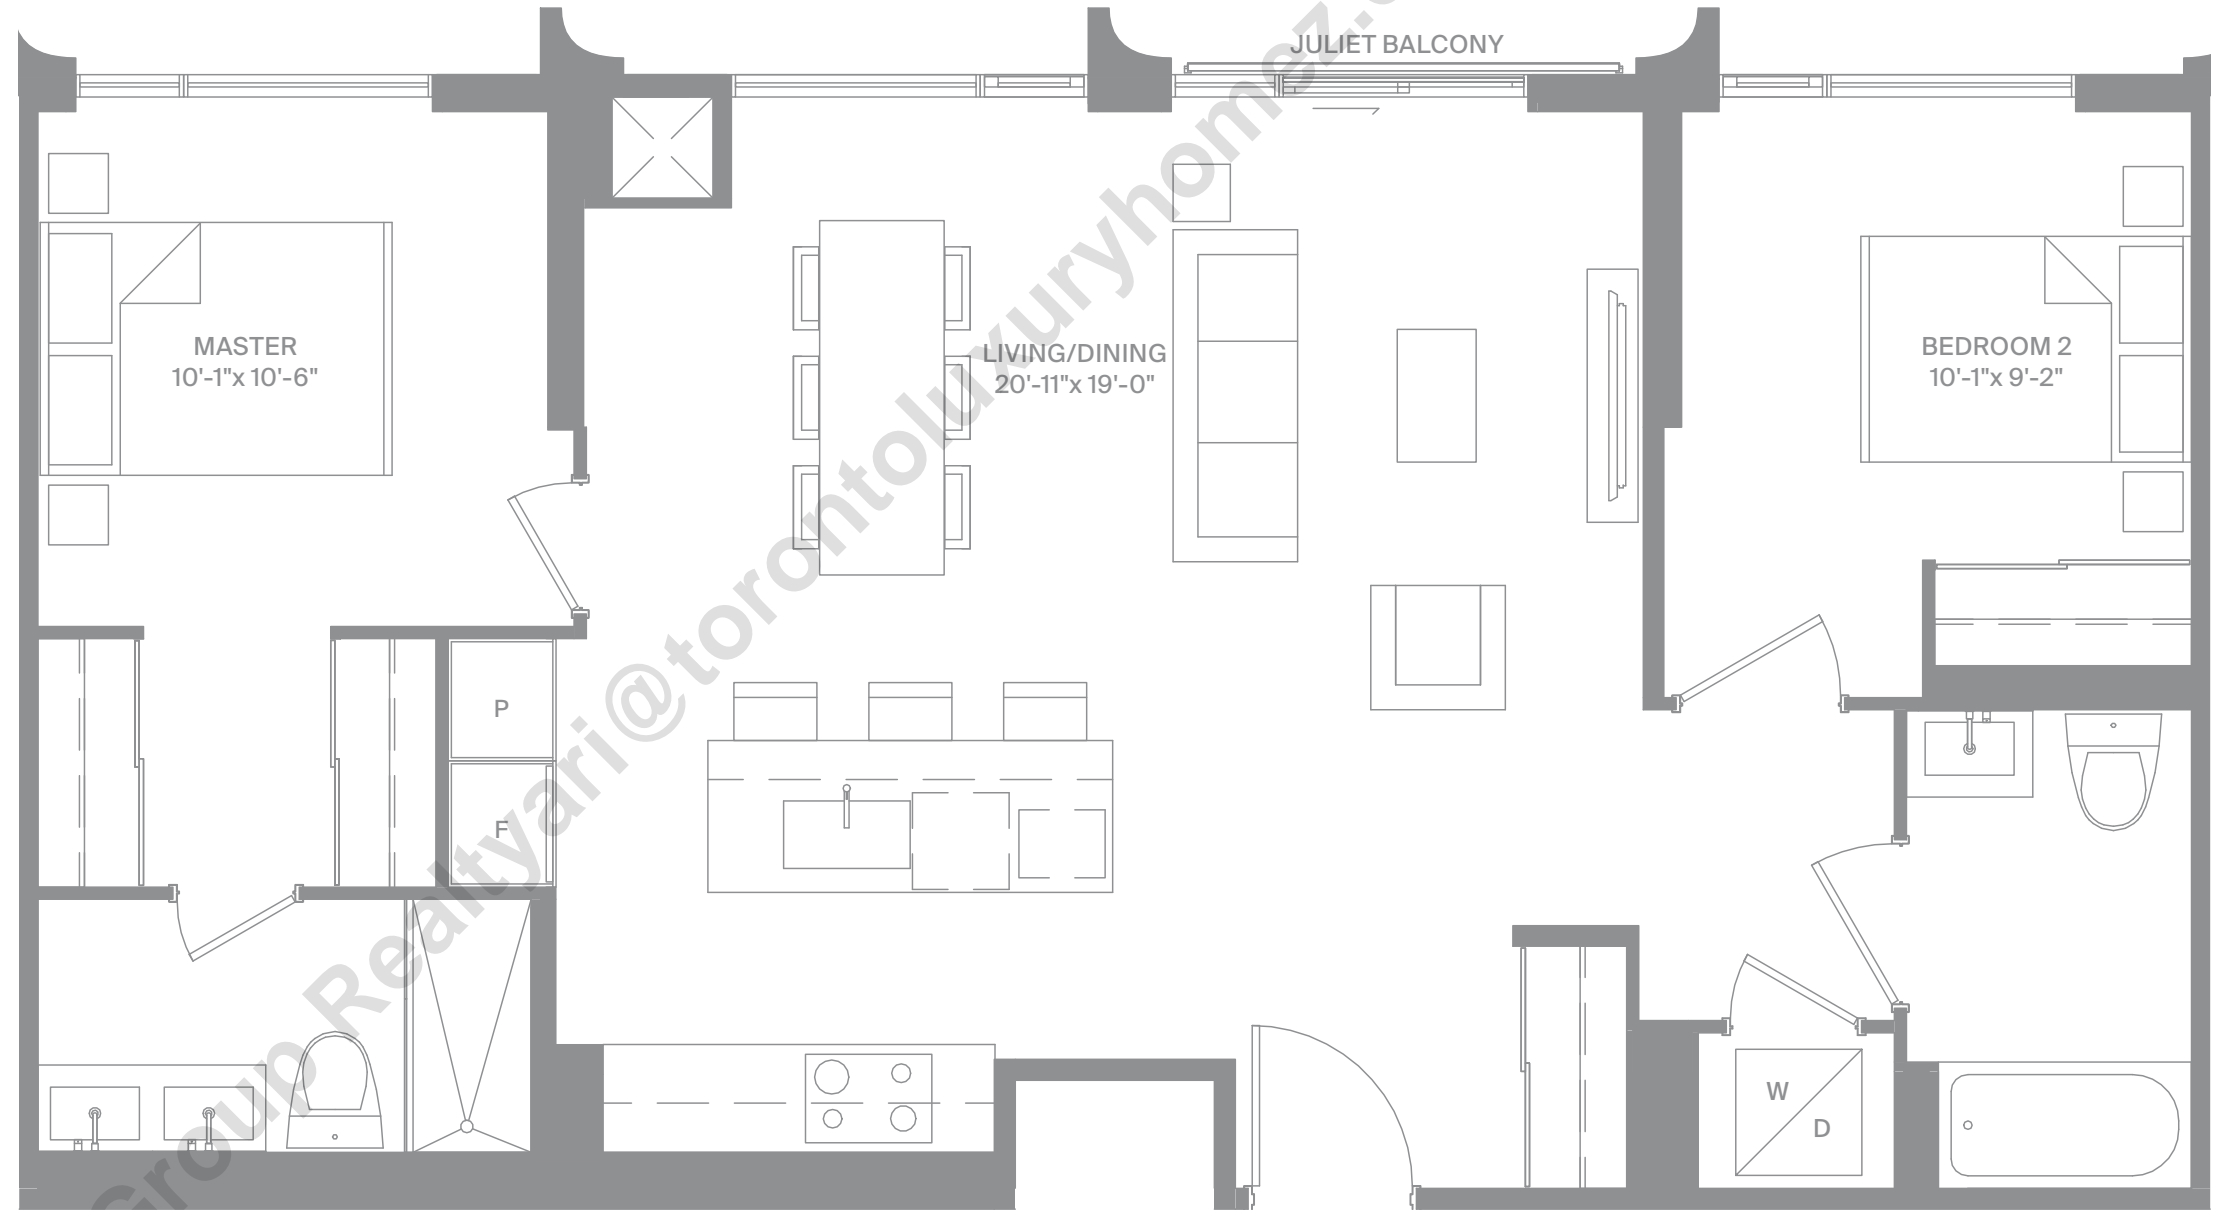

## 2 BEDROOMS

Interior 960 SF

Exterior Juliet

Level 9

Level 8

Luxury  
Collection  
Suite 975

freed

MODERN LUXURY AT DUPONT & SPADINA