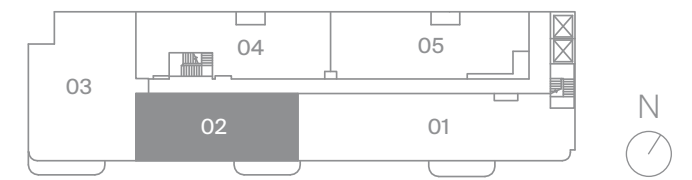

# 3 BEDROOMS

Interior 1220 SF

Exterior 95 SF

Ari Zadegan Group Realty  
0188

Level 13

Luxury  
Collection  
Suite 1270

freed

MODERN LUXURY AT DUPONT & SPADINA