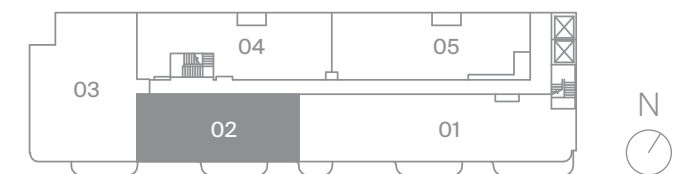

Dimensions, sizes, specifications, layouts and materials are approximate only and subject to change without notice. E&O.E

Level 12