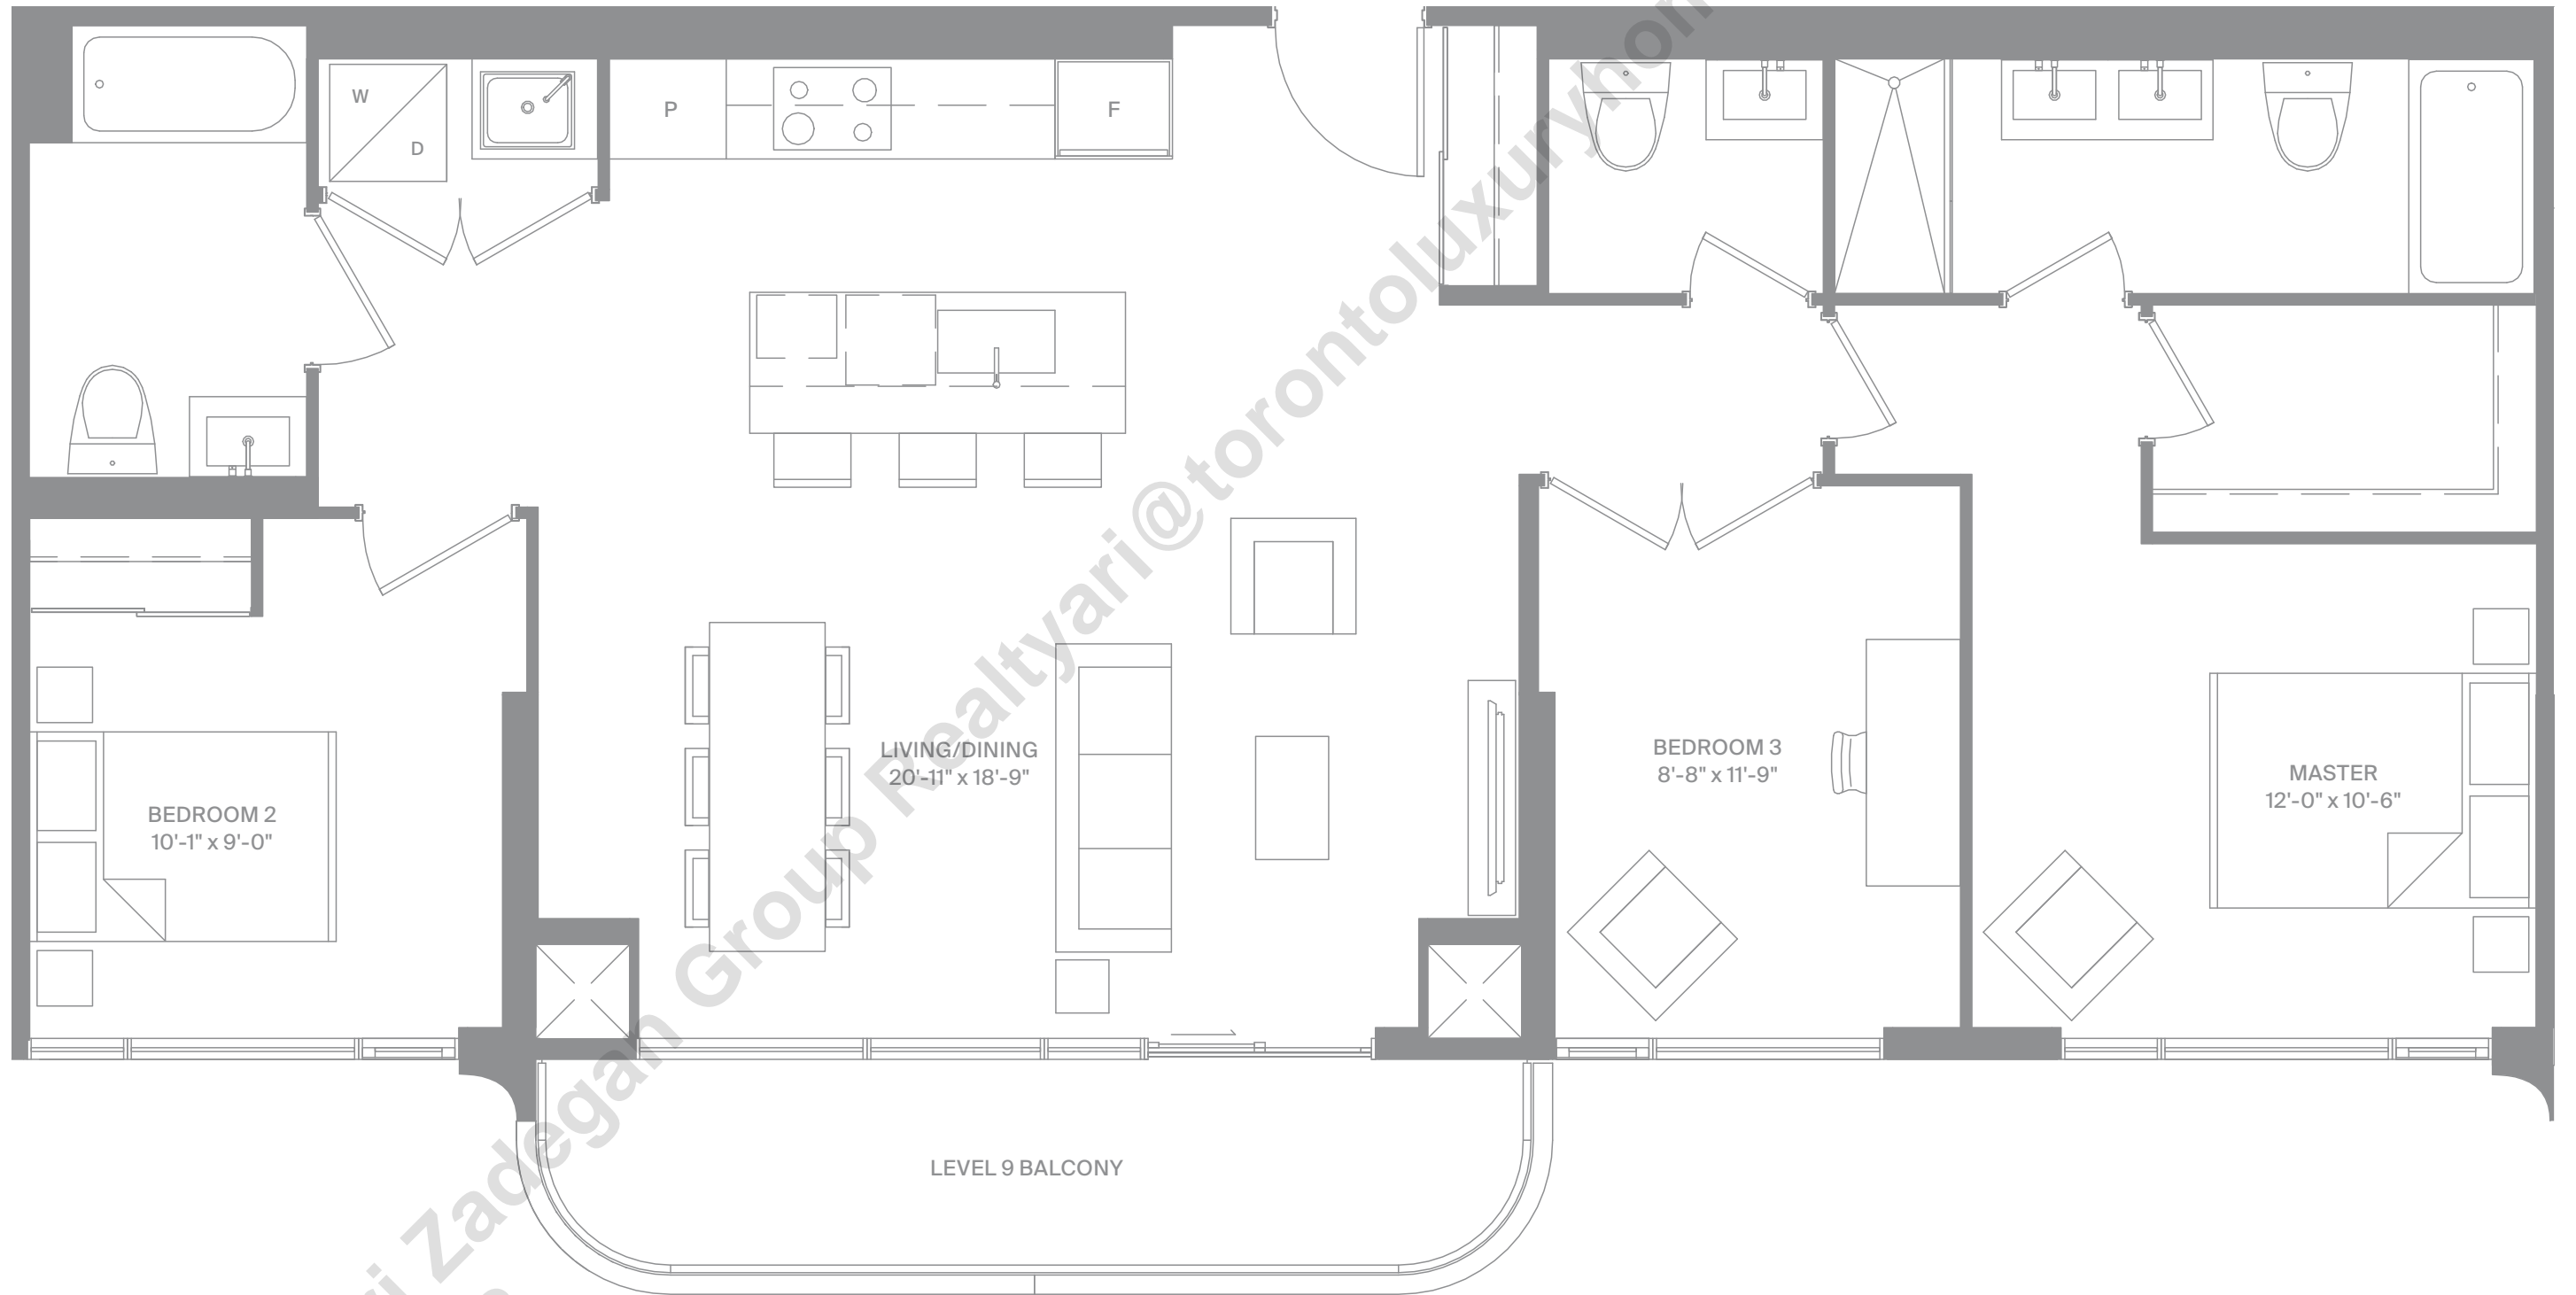

3 BEDROOMS

Interior 1220 SF

Exterior 95 SF

Level 9

Dimensions, sizes, specifications, layouts and materials are approximate only and subject to change without notice. E&O.E