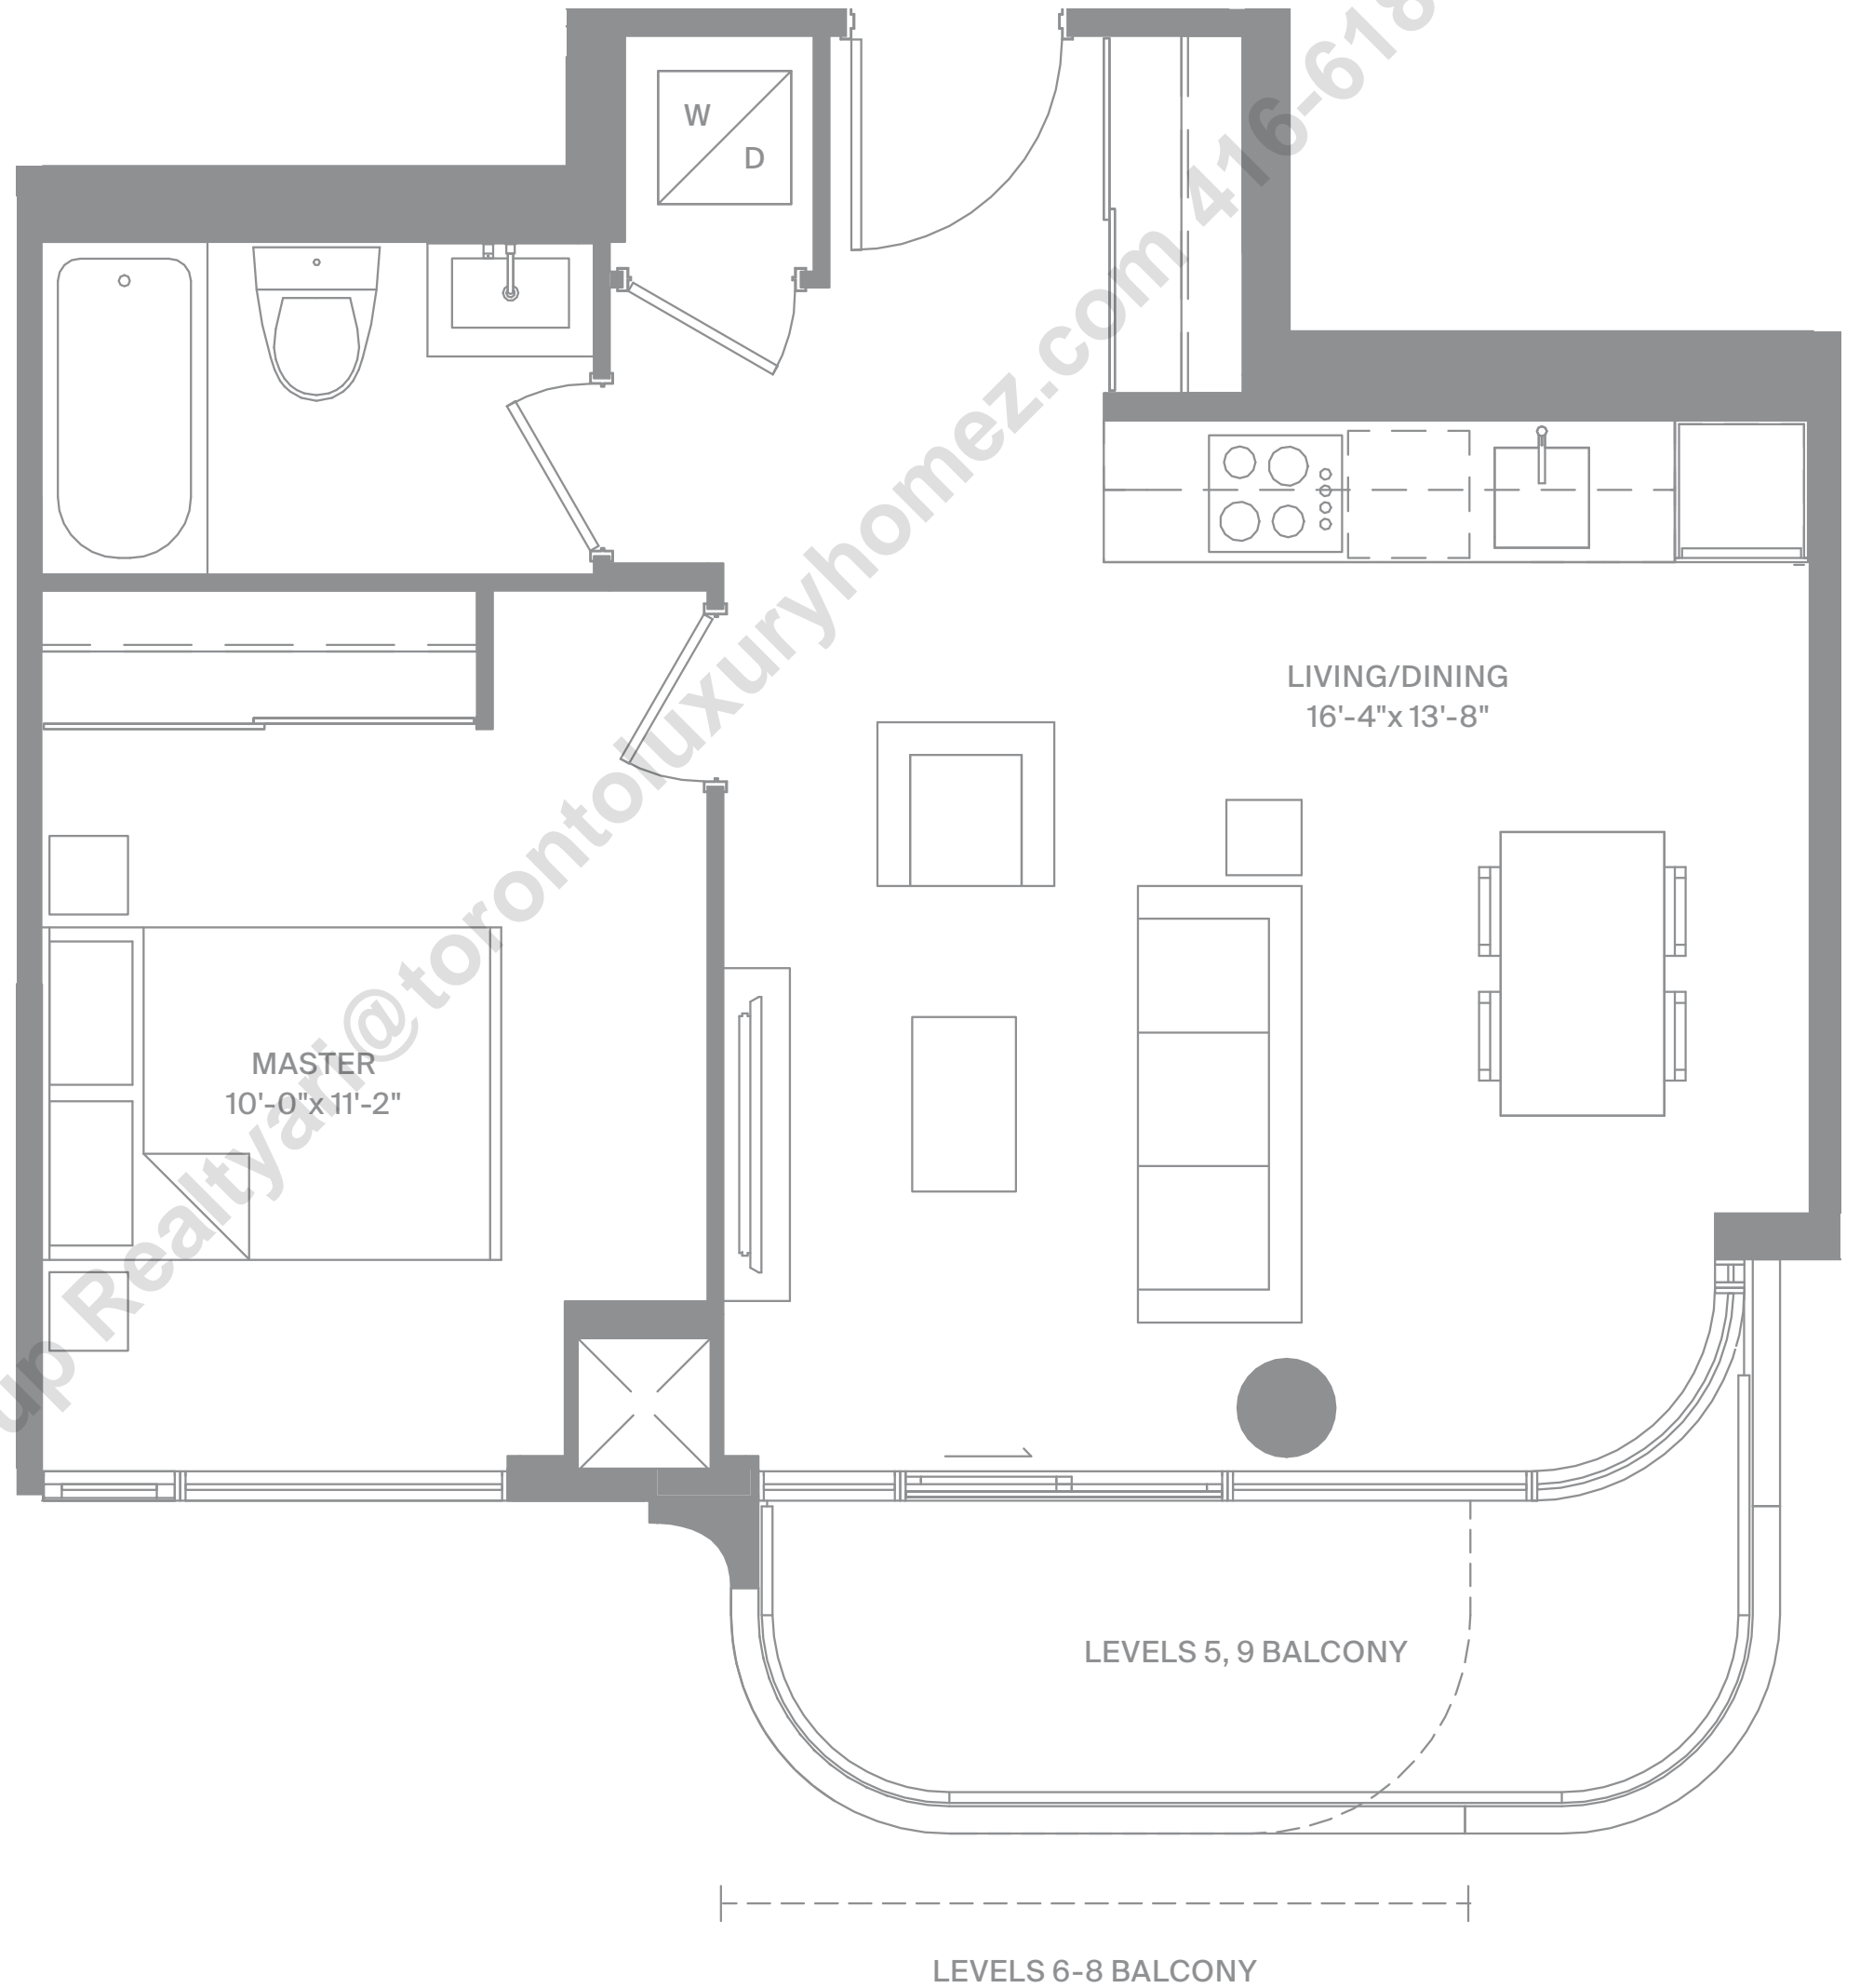

# 1 BEDROOM

Interior 555 SF

Exterior 68 SF (Levels 5, 9)

44 SF (Levels 6-8)

Levels 6-8

Levels 5, 9

Modern  
Collection  
Suite 640  
Layout Option A

freed