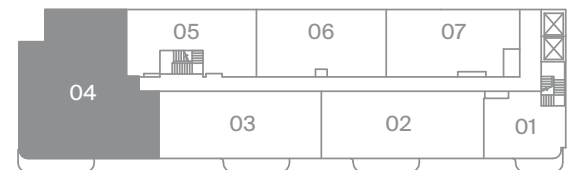

Level 9

Ari Zadegan Group Realty
0188