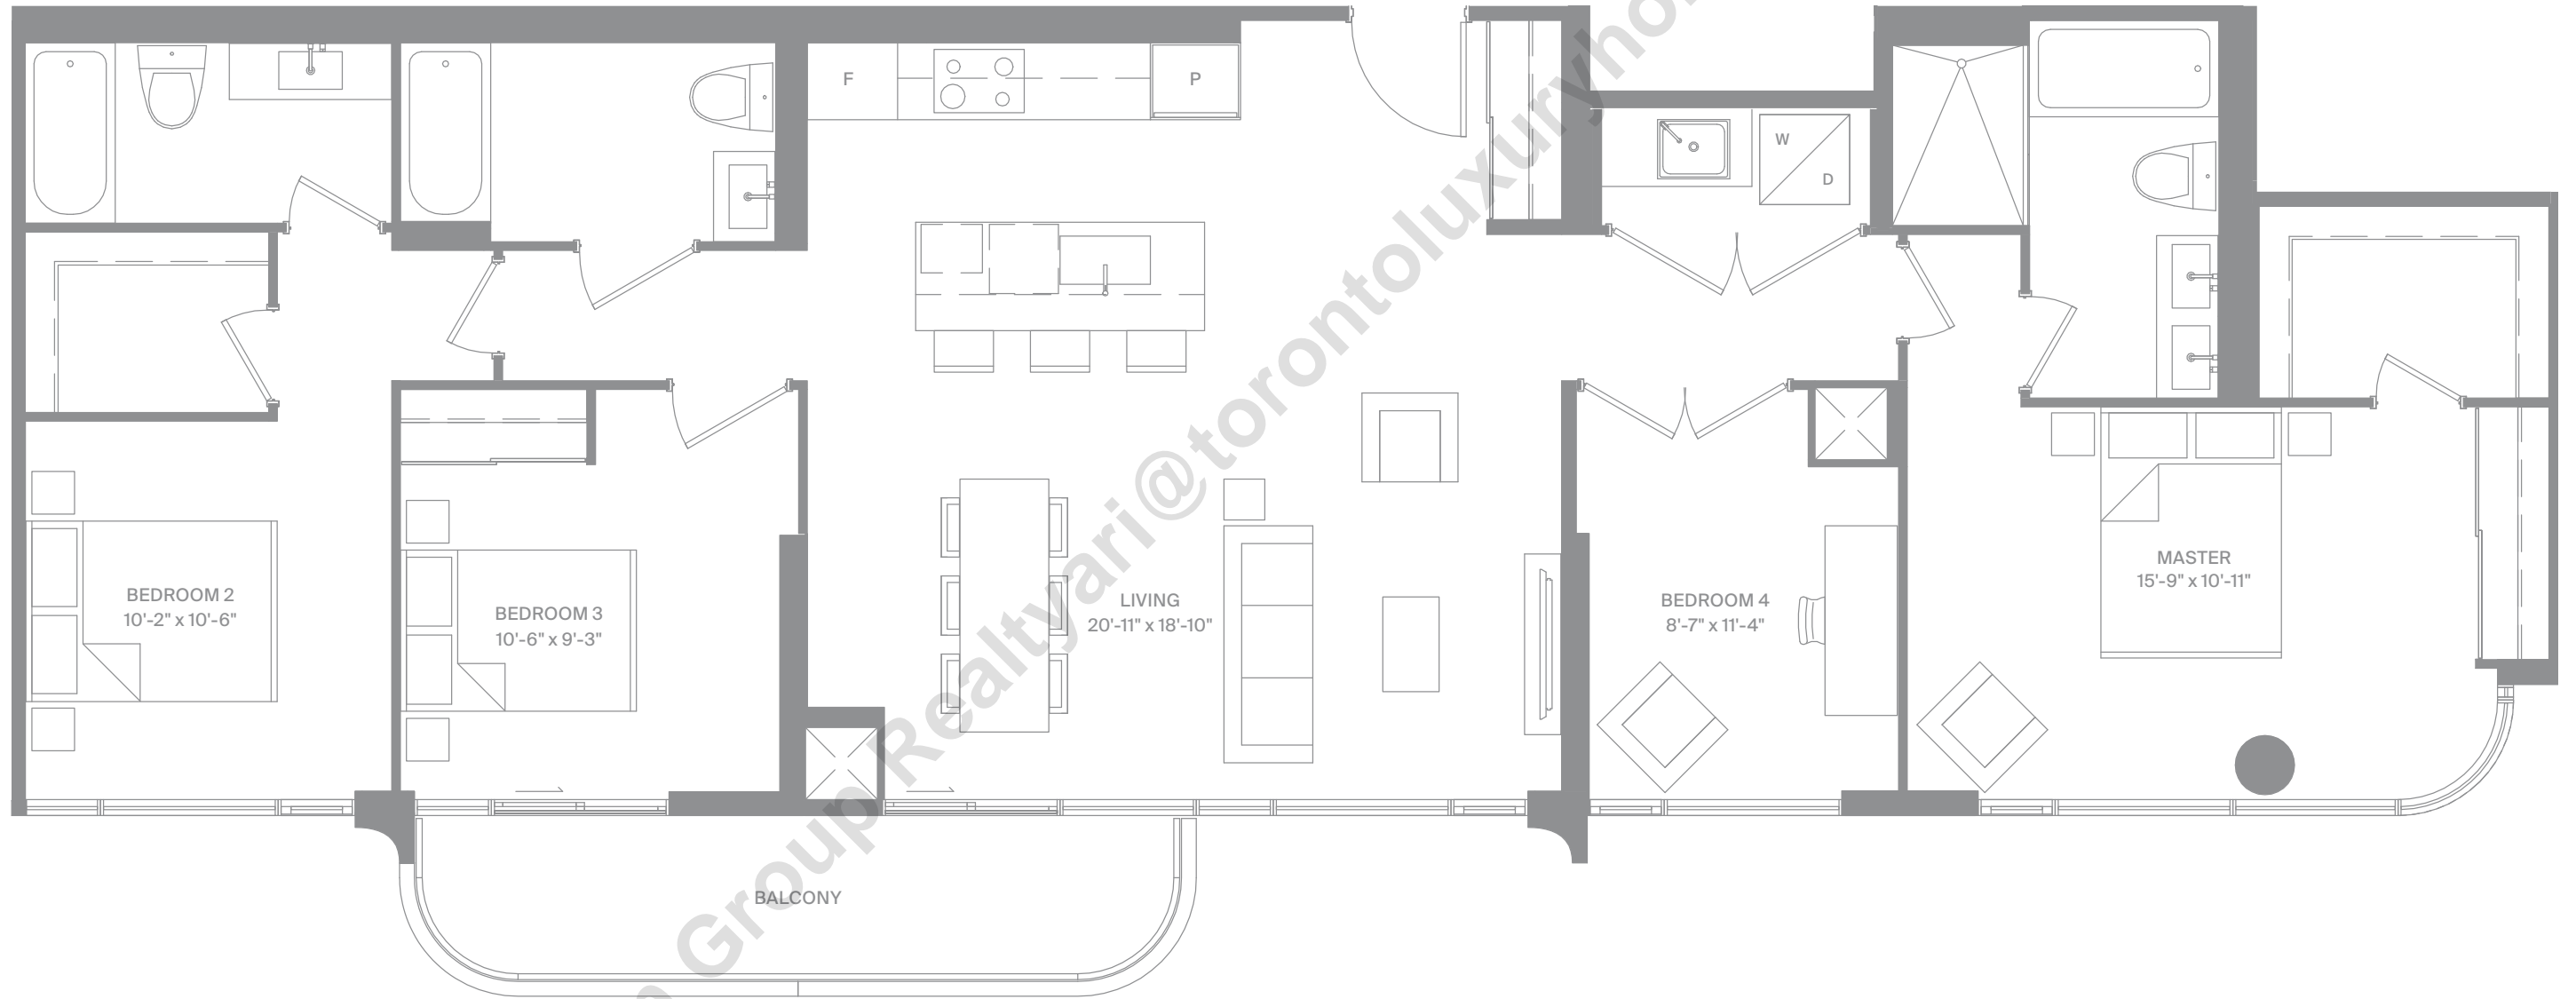

4 BEDROOMS

Interior 1530 SF

Exterior 95 SF

Ari Zadegan Group Realtyari@torontoluxuryhomez.com 416-618-0188