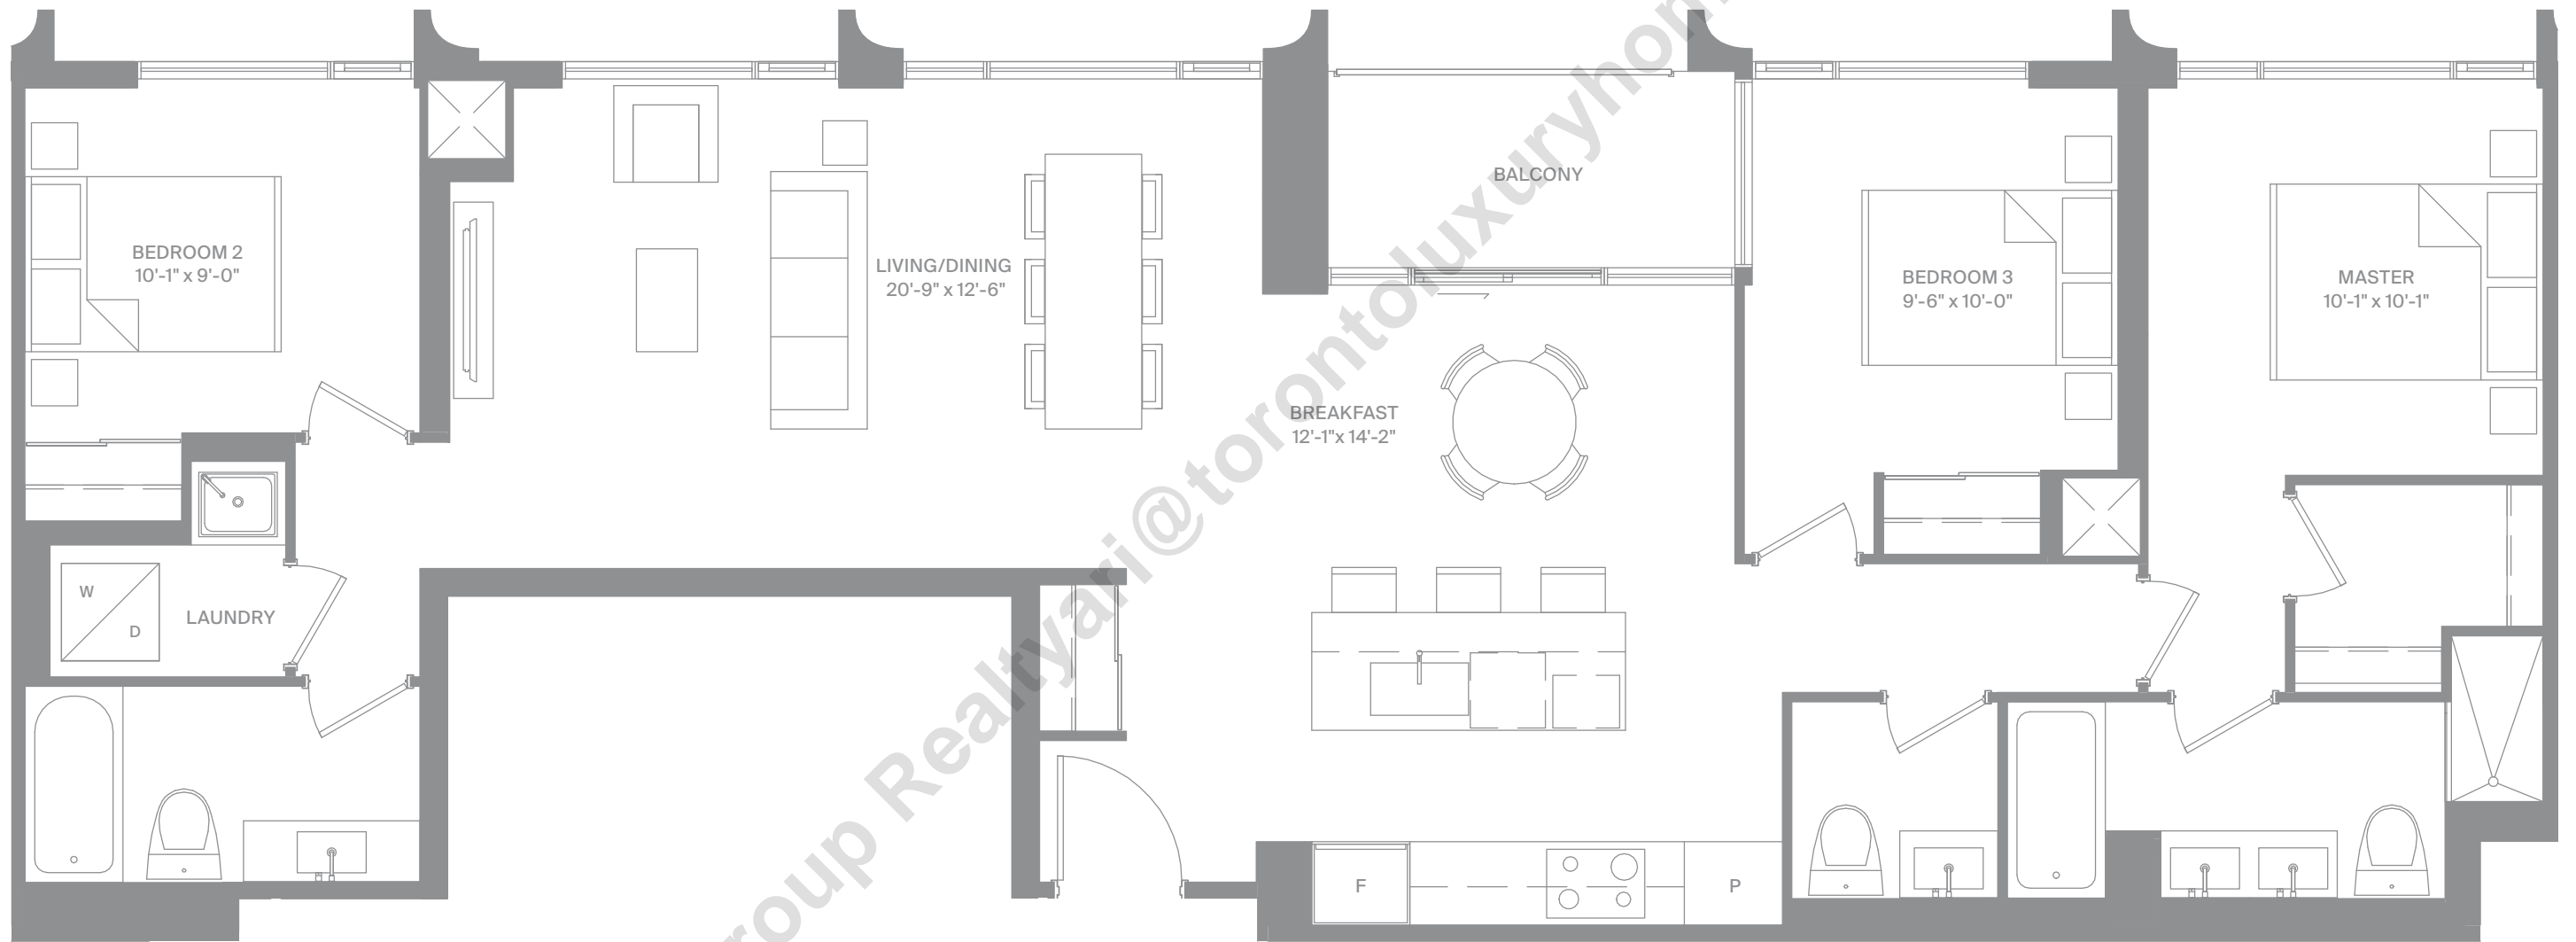

3 BEDROOMS

Interior 1270 SF

Exterior 52 SF

Ari Zadegan Group Realty
0188

Dimensions, sizes, specifications, layouts and materials are approximate only and subject to change without notice. E&O.E