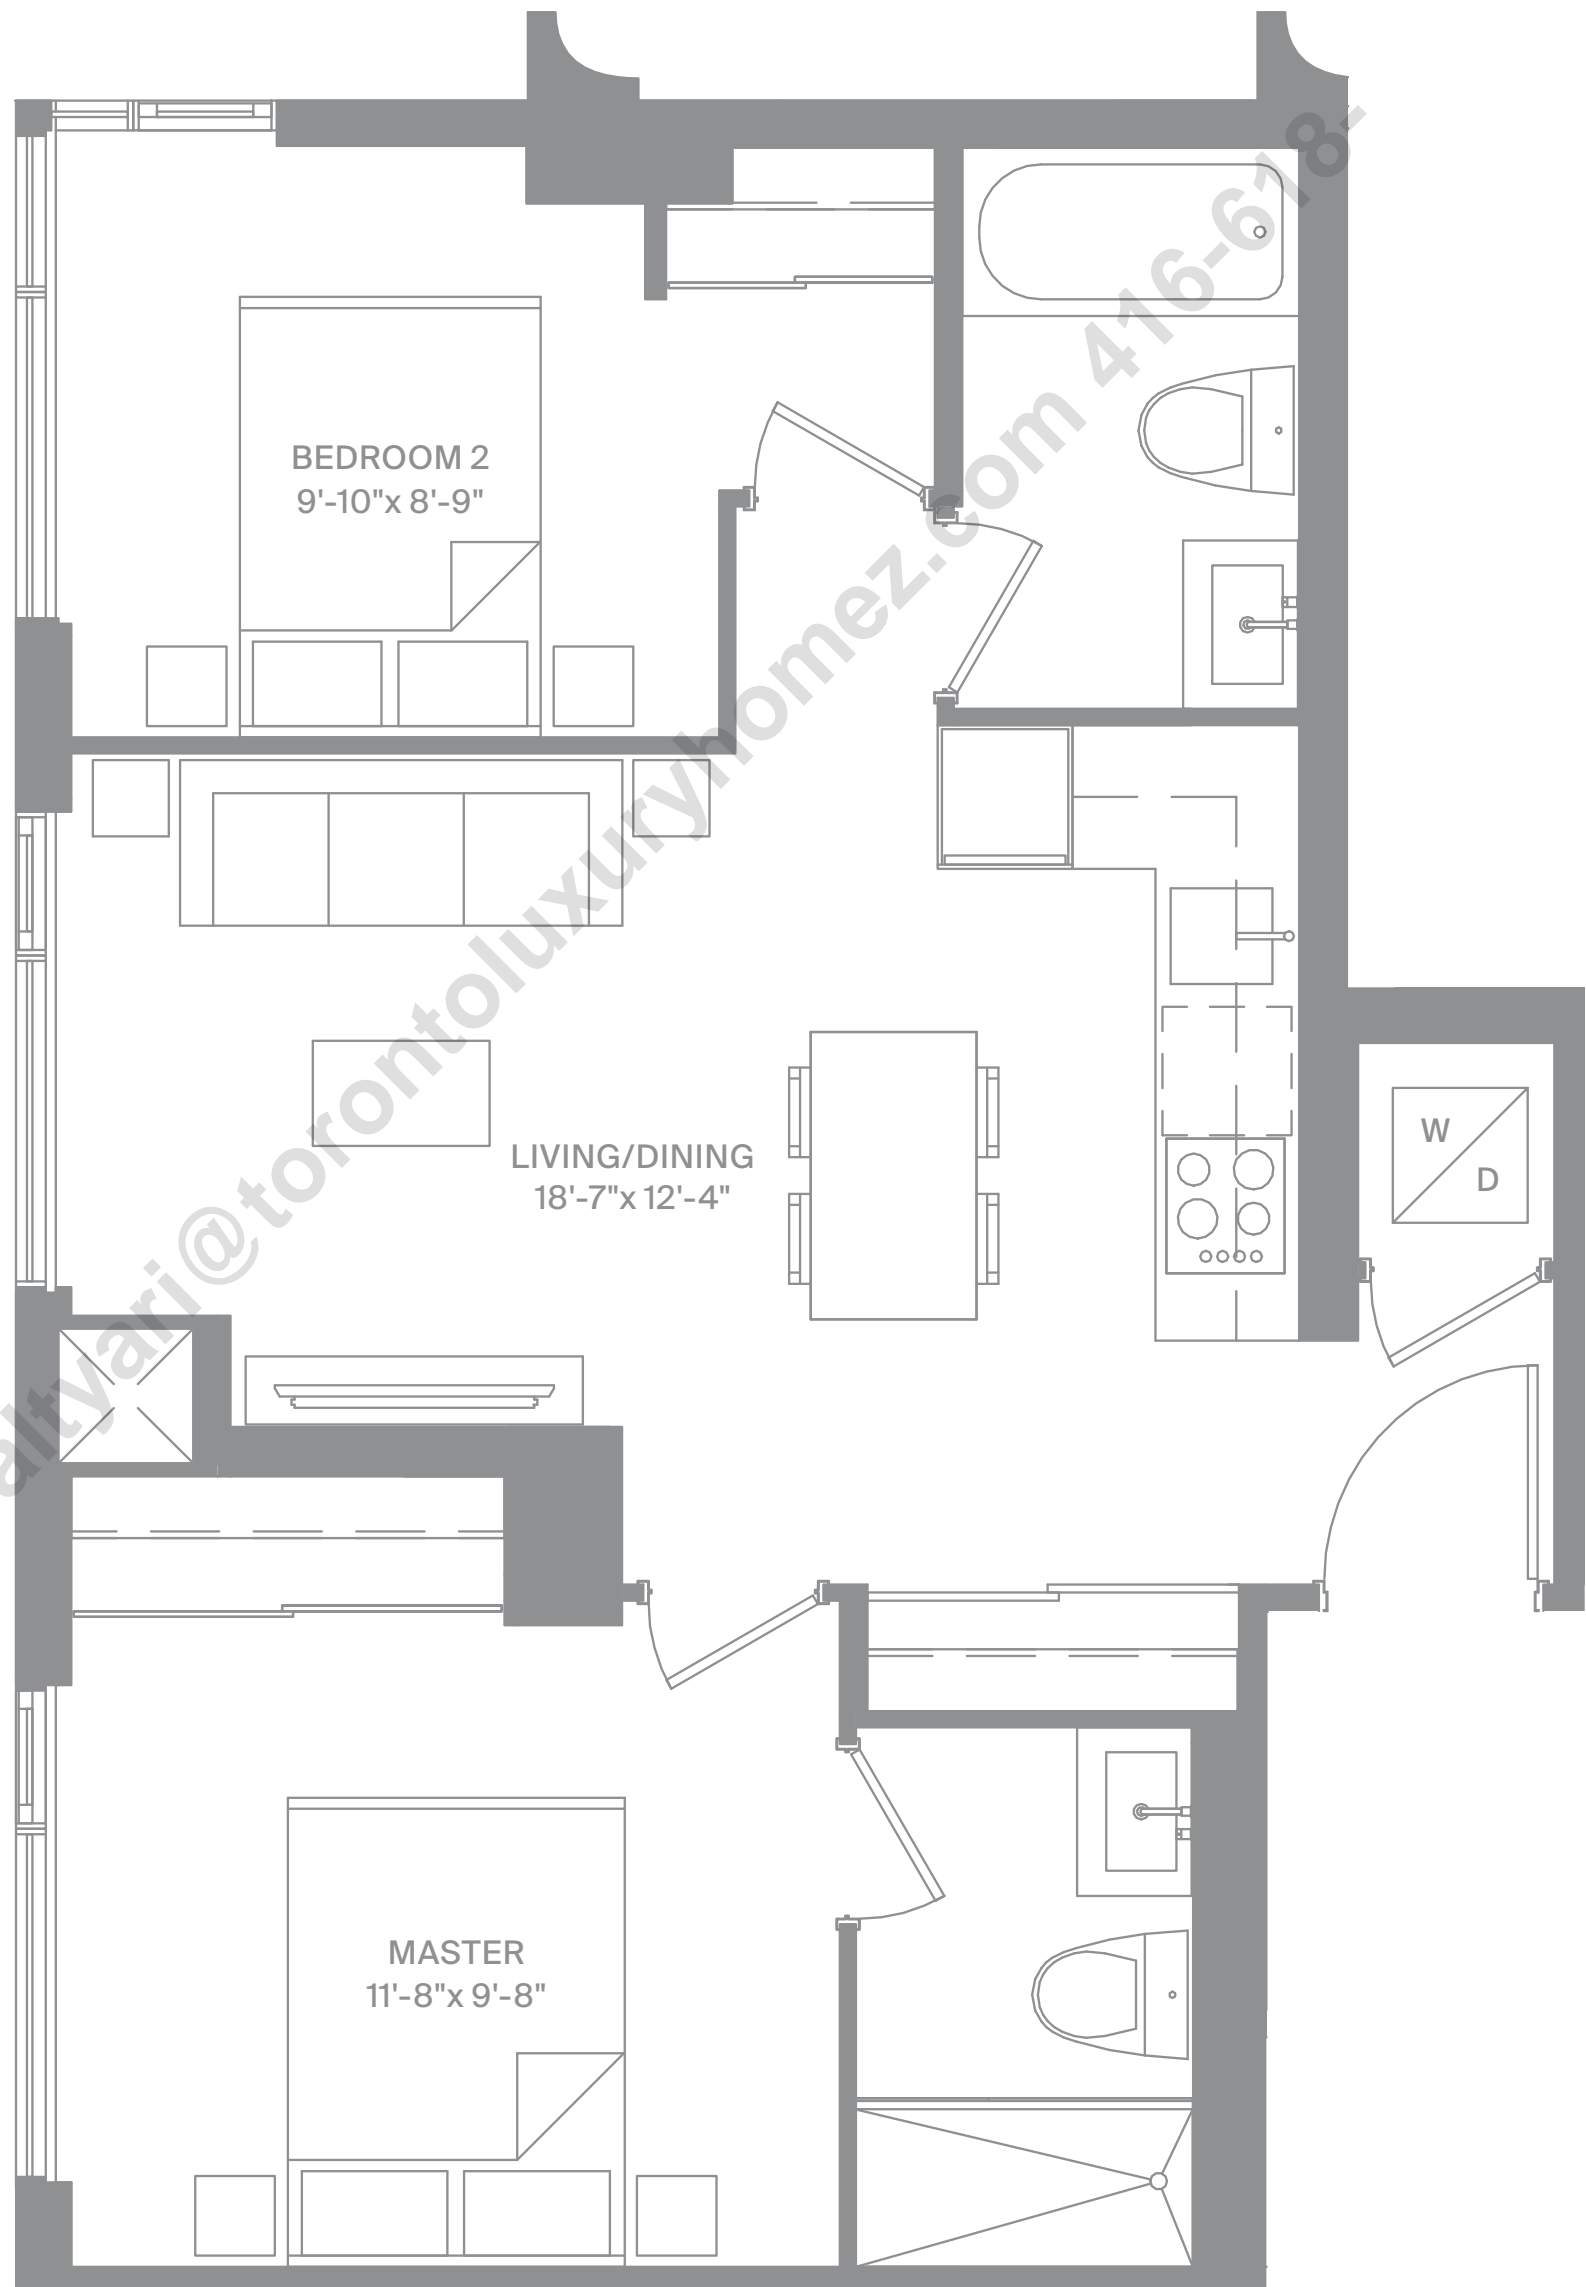

2 BEDROOMS

Interior 670 SF

Level 2