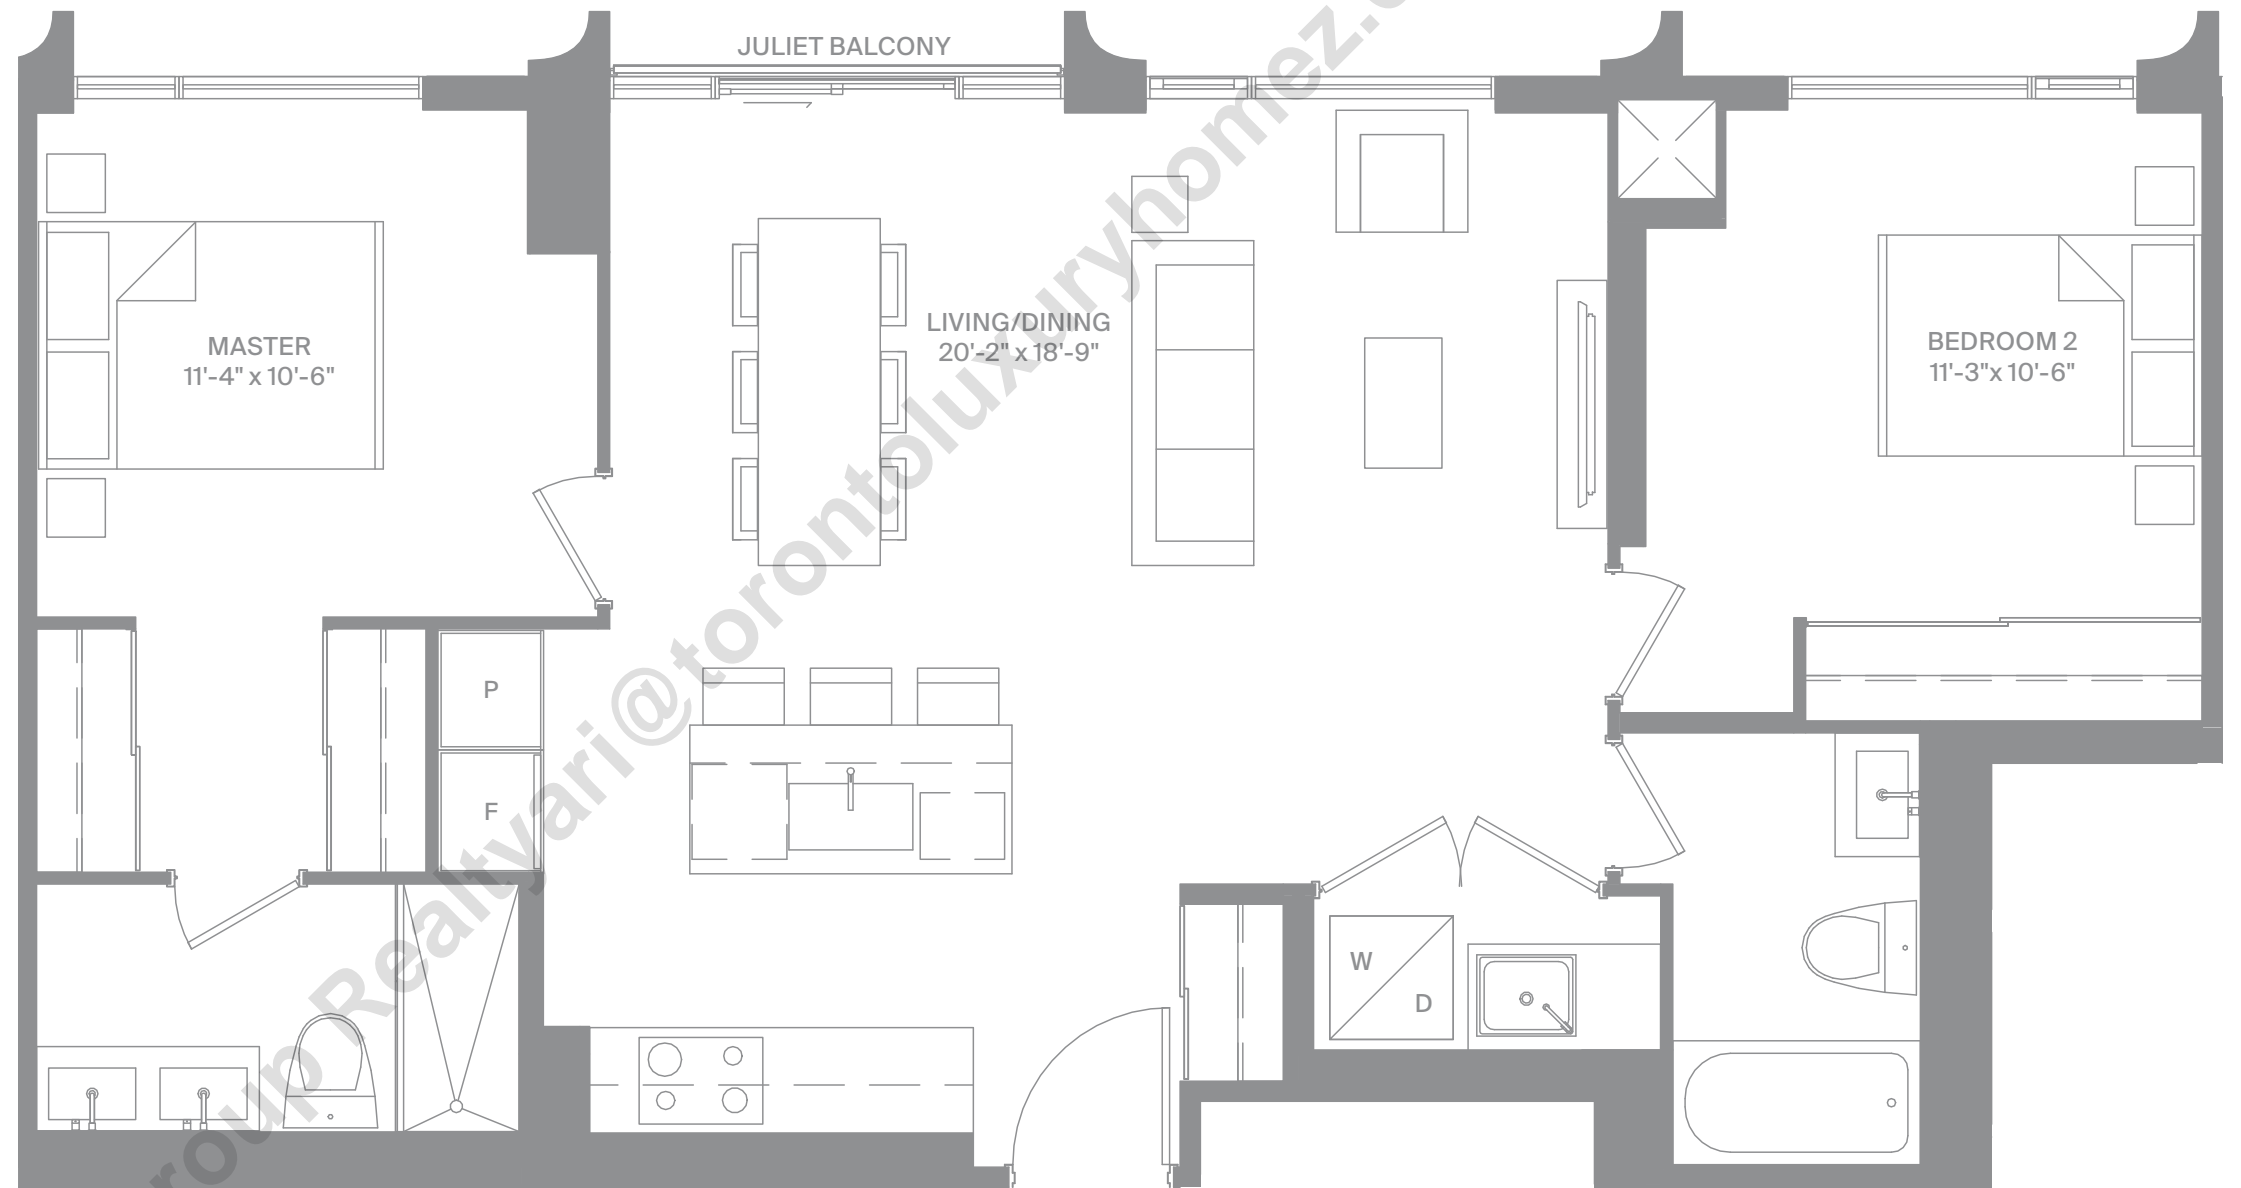

## 2 BEDROOMS

Interior 945 SF

Exterior Juliet

Level 9

Level 8

Ari Zadegan Group Realty  
0188  
torontoluxuryhomez.com 416-618-

Luxury  
Collection  
Suite 955

freed