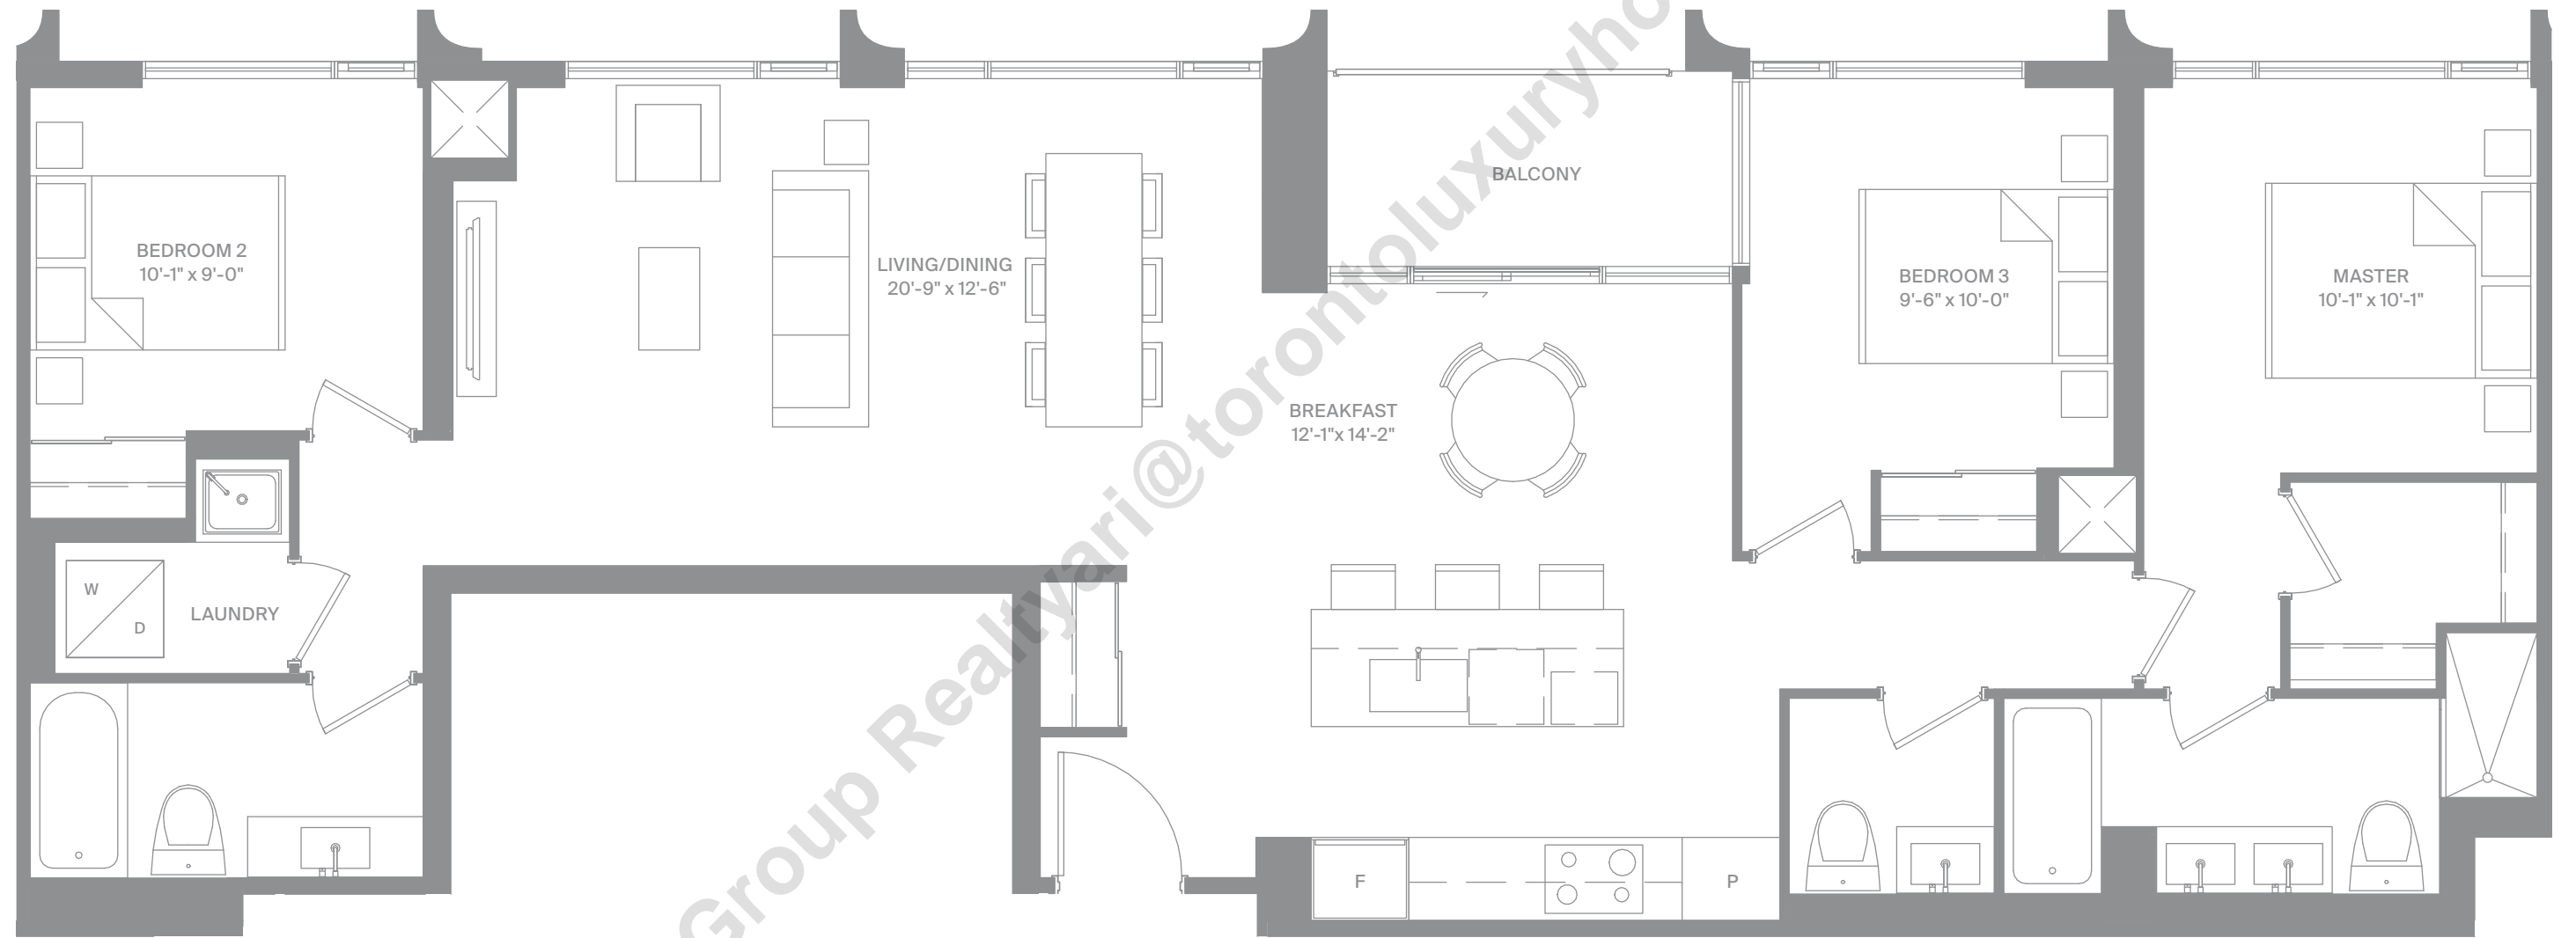

3 BEDROOMS

Interior 1270 SF

Exterior 52 SF