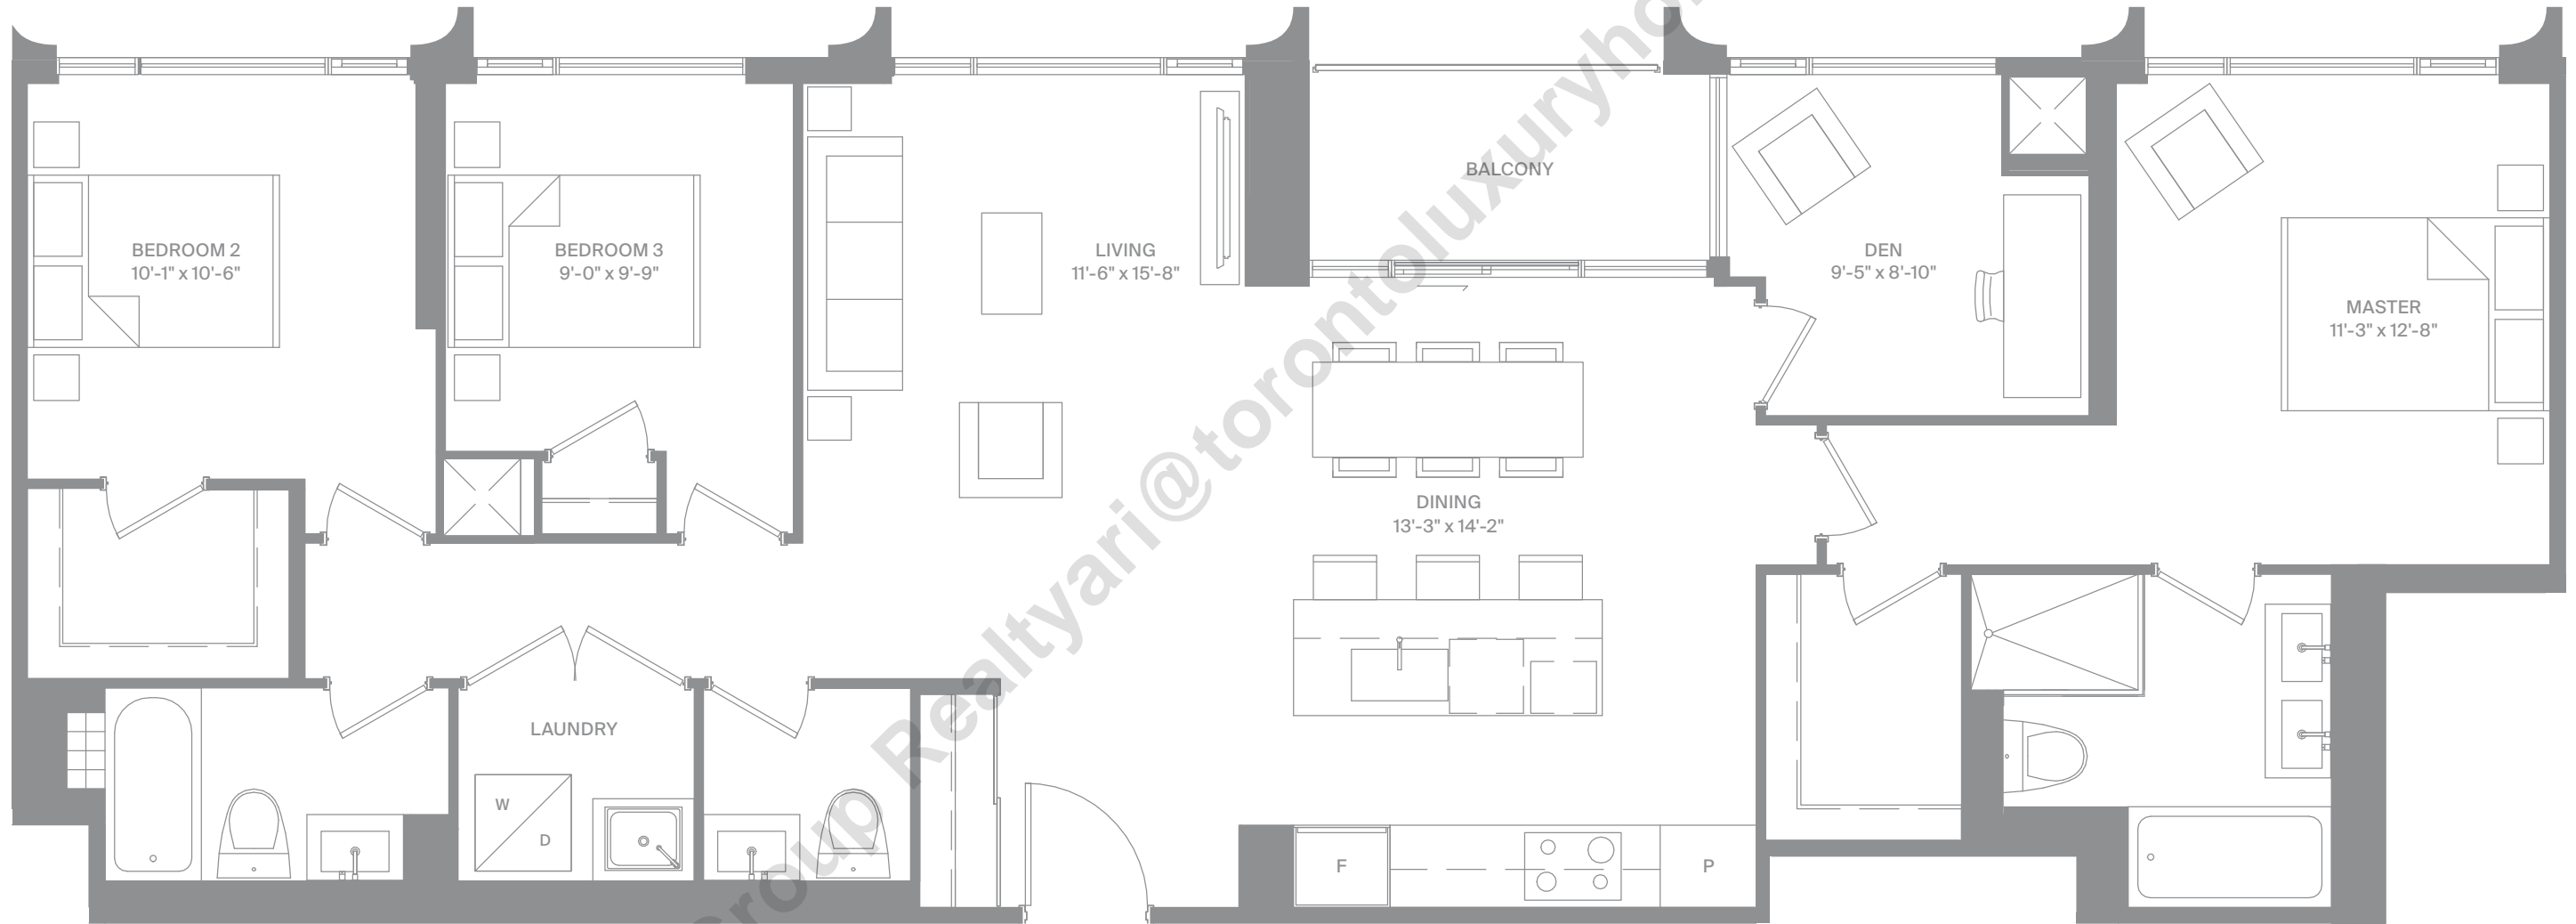

3 BEDROOMS + DEN

Interior 1380 SF

Exterior 52 SF

Ari Zadegan Group Realtyari@torontoluxuryhomez.com 416-618-0188