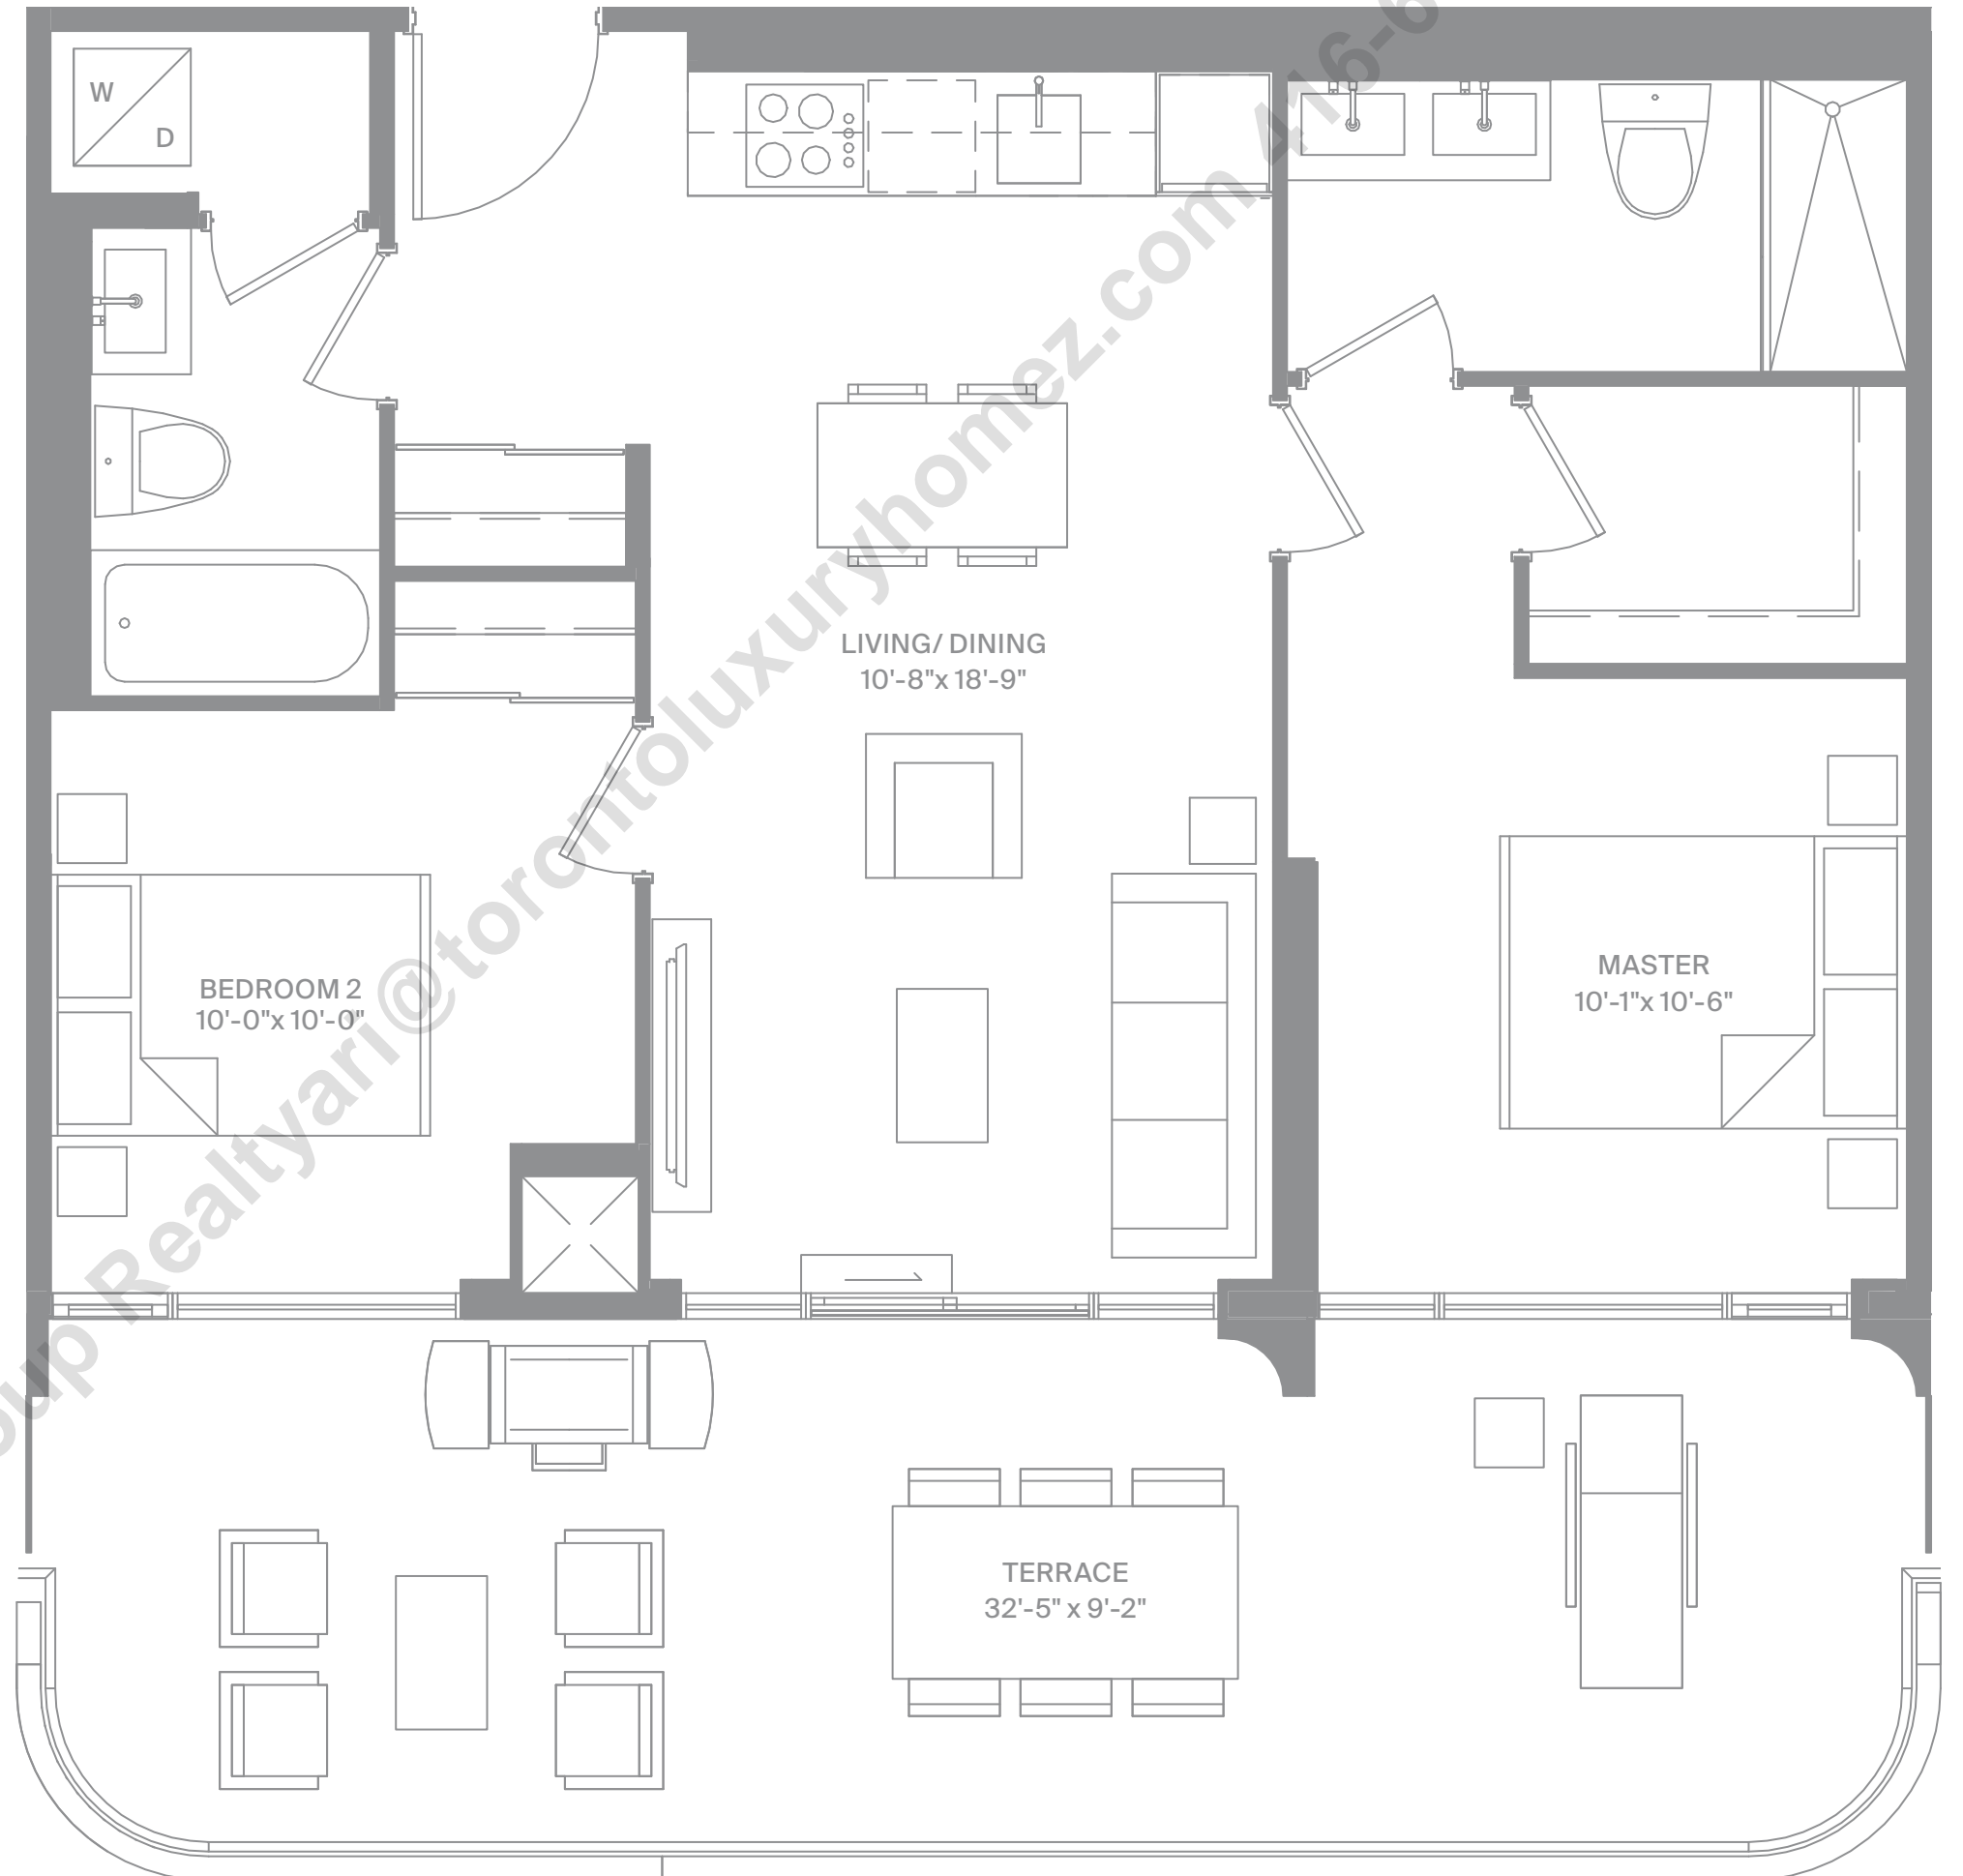

## 2 BEDROOMS

Interior 730 SF

Exterior 295 SF

Level 4

Modern  
Collection

Suite 730  
Layout Option F

freed

MODERN LUXURY AT DUPONT & SPADINA