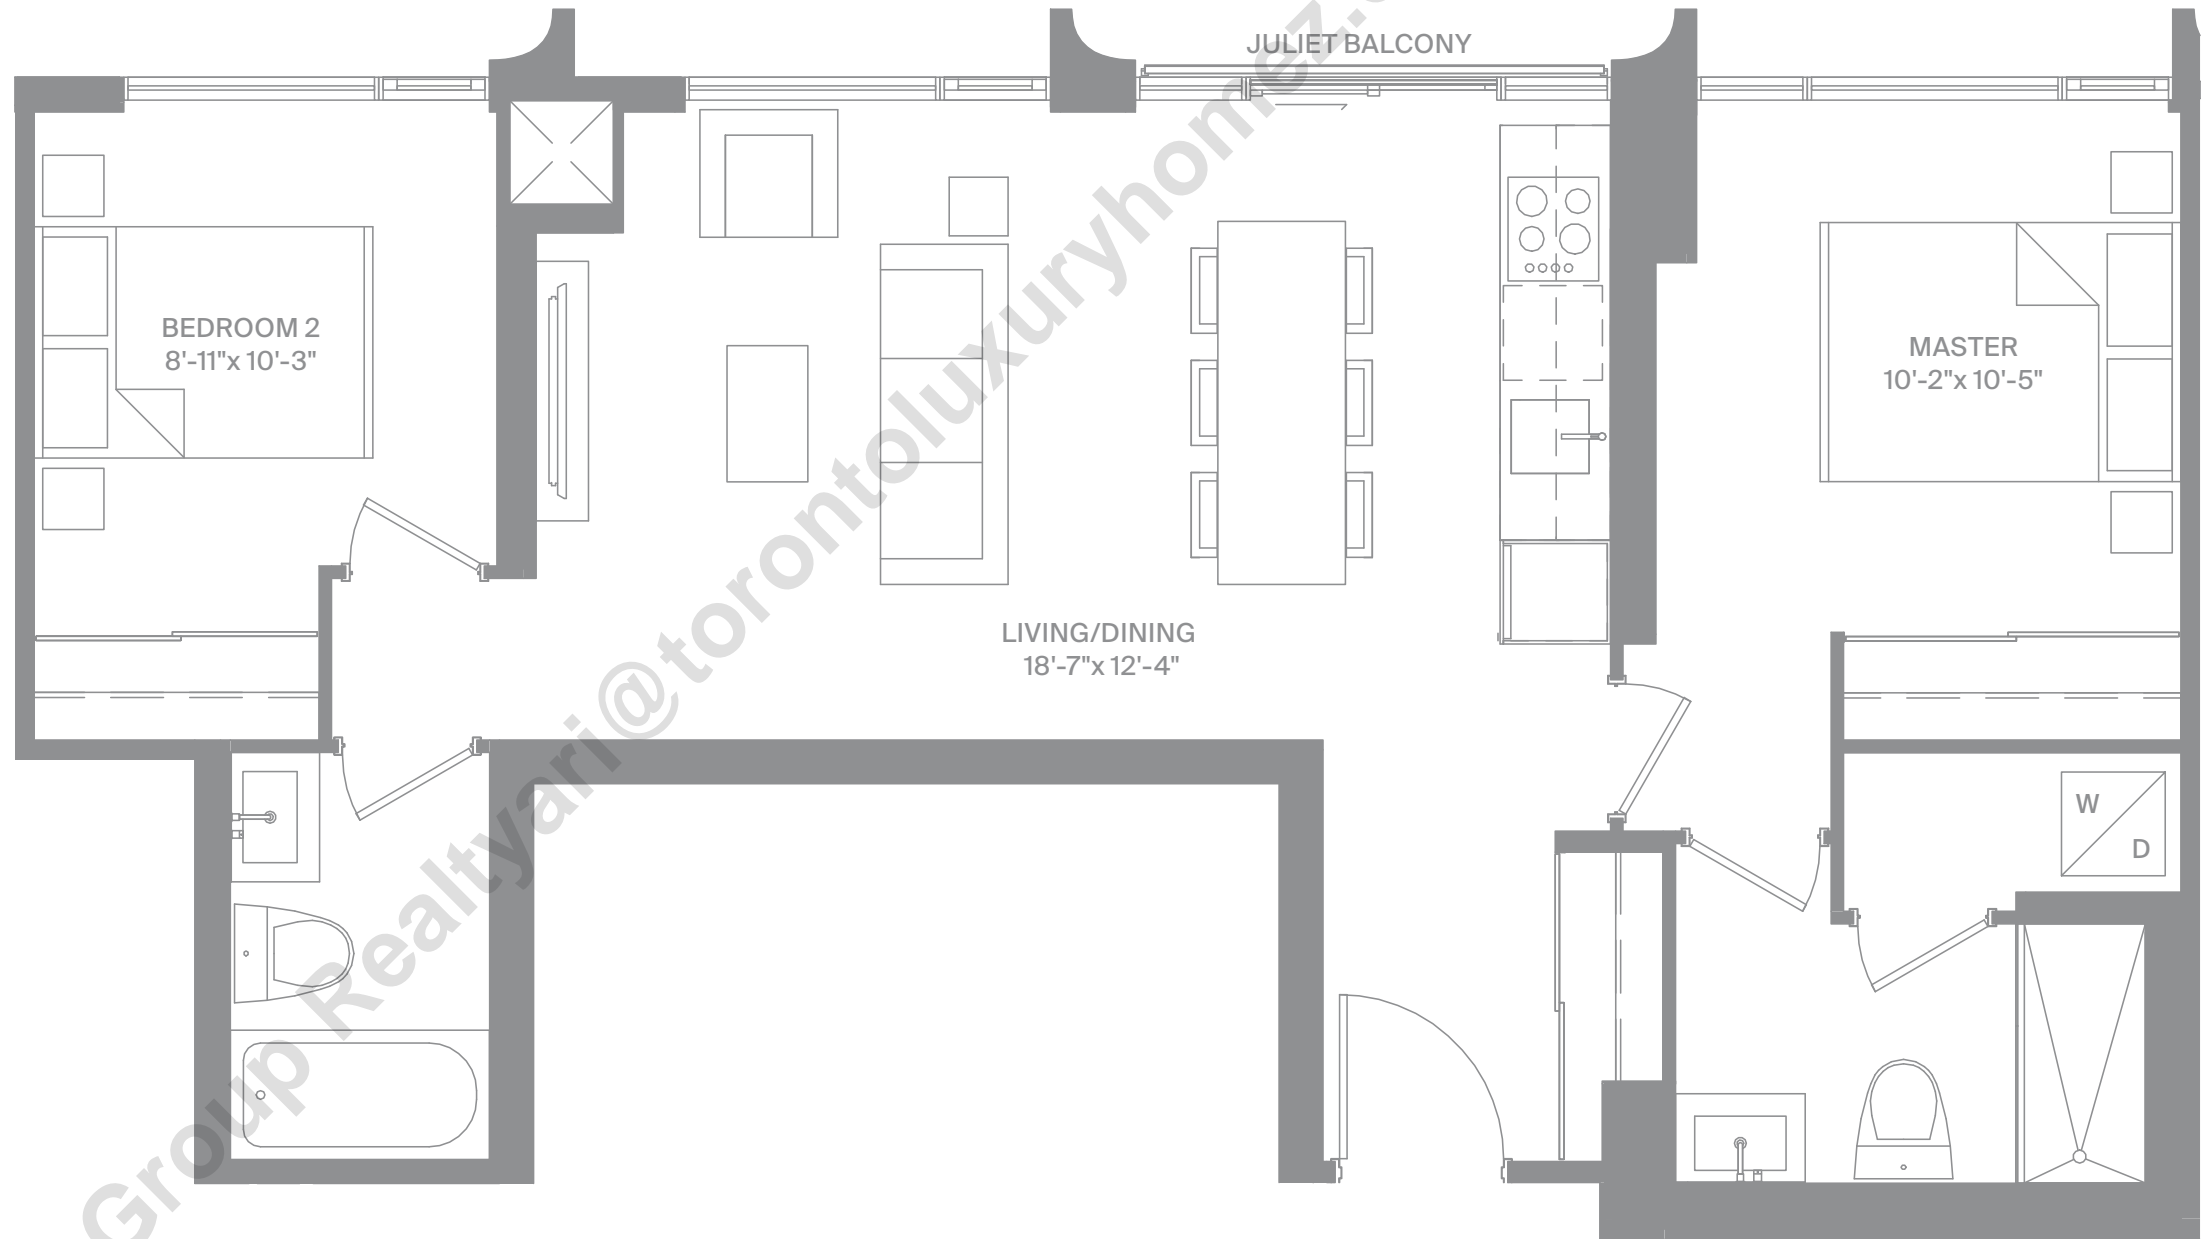

## 2 BEDROOMS

Interior 780 SF

Exterior Juliet

Level 8

Ari Zadegan Group  
0188

Modern  
Collection  
Suite 830

freed

MODERN LUXURY AT DUPONT & SPADINA