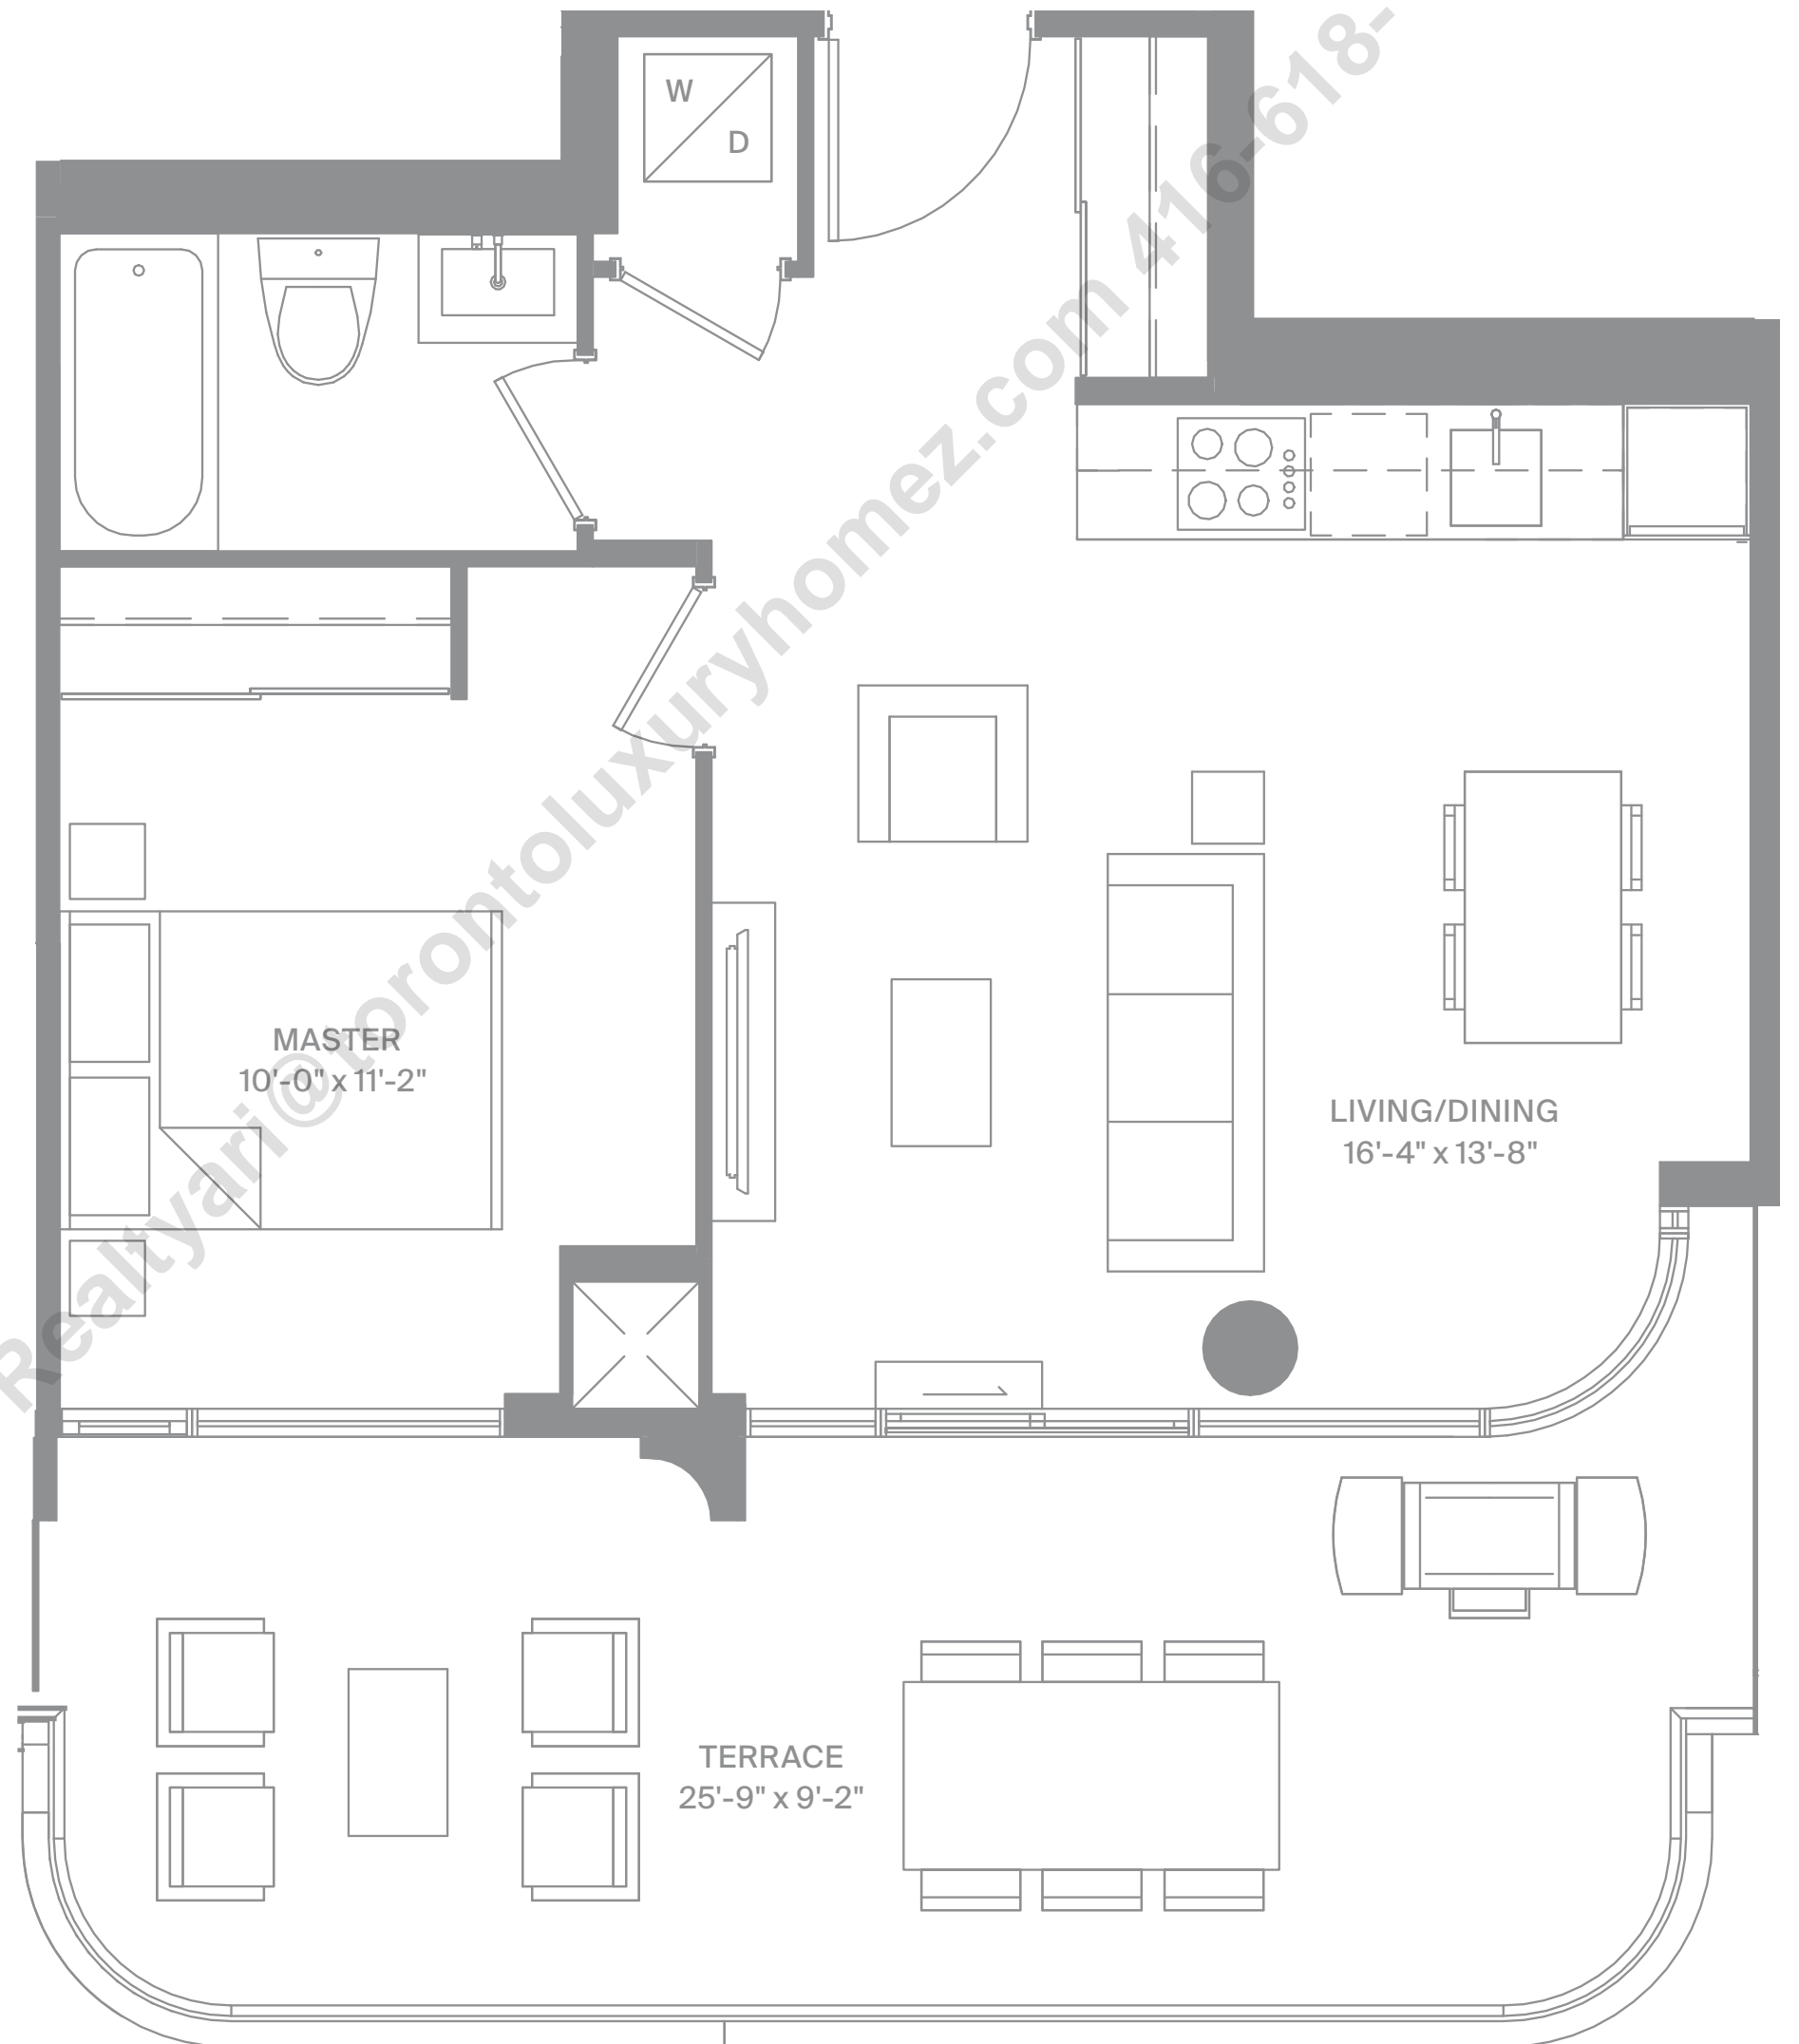

1 BEDROOM

Interior 555 SF

Exterior 245 SF

Level 4