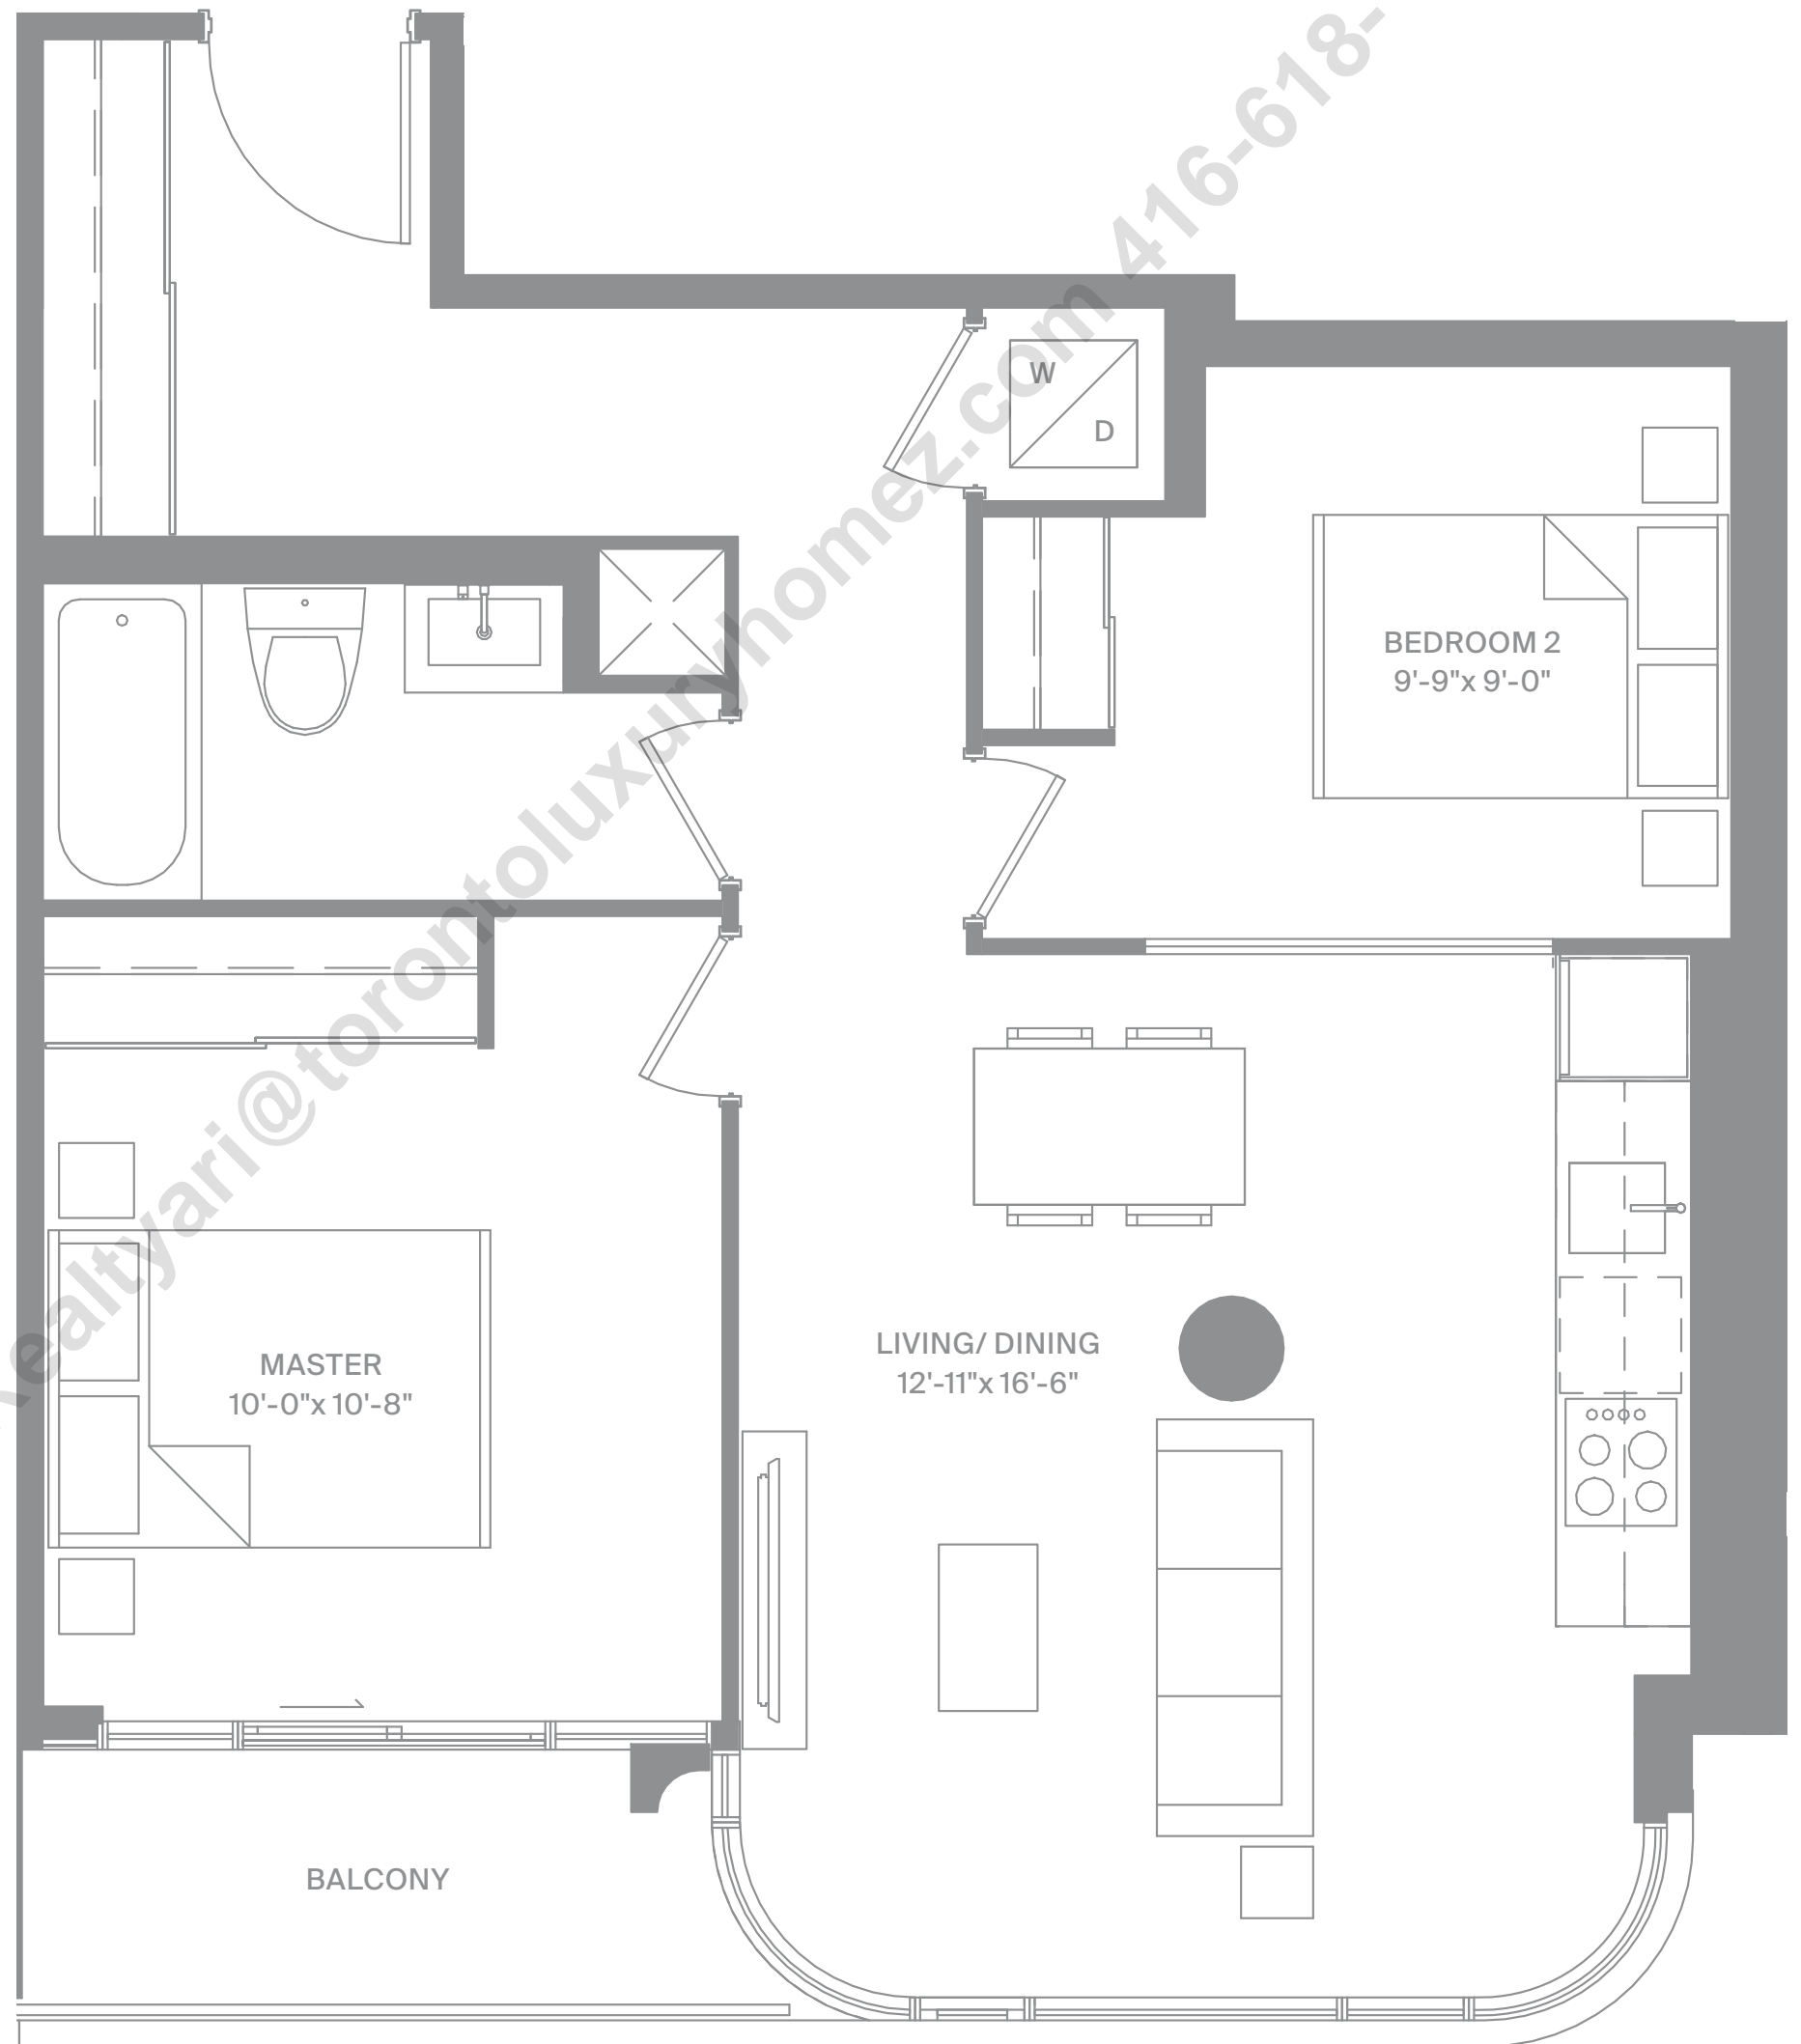

## 2 BEDROOMS

Interior 720 SF

Exterior 48 SF

Level 2

Modern  
Collection

Suite 725  
Layout Option A

freed

MODERN LUXURY AT DUPONT & SPADINA