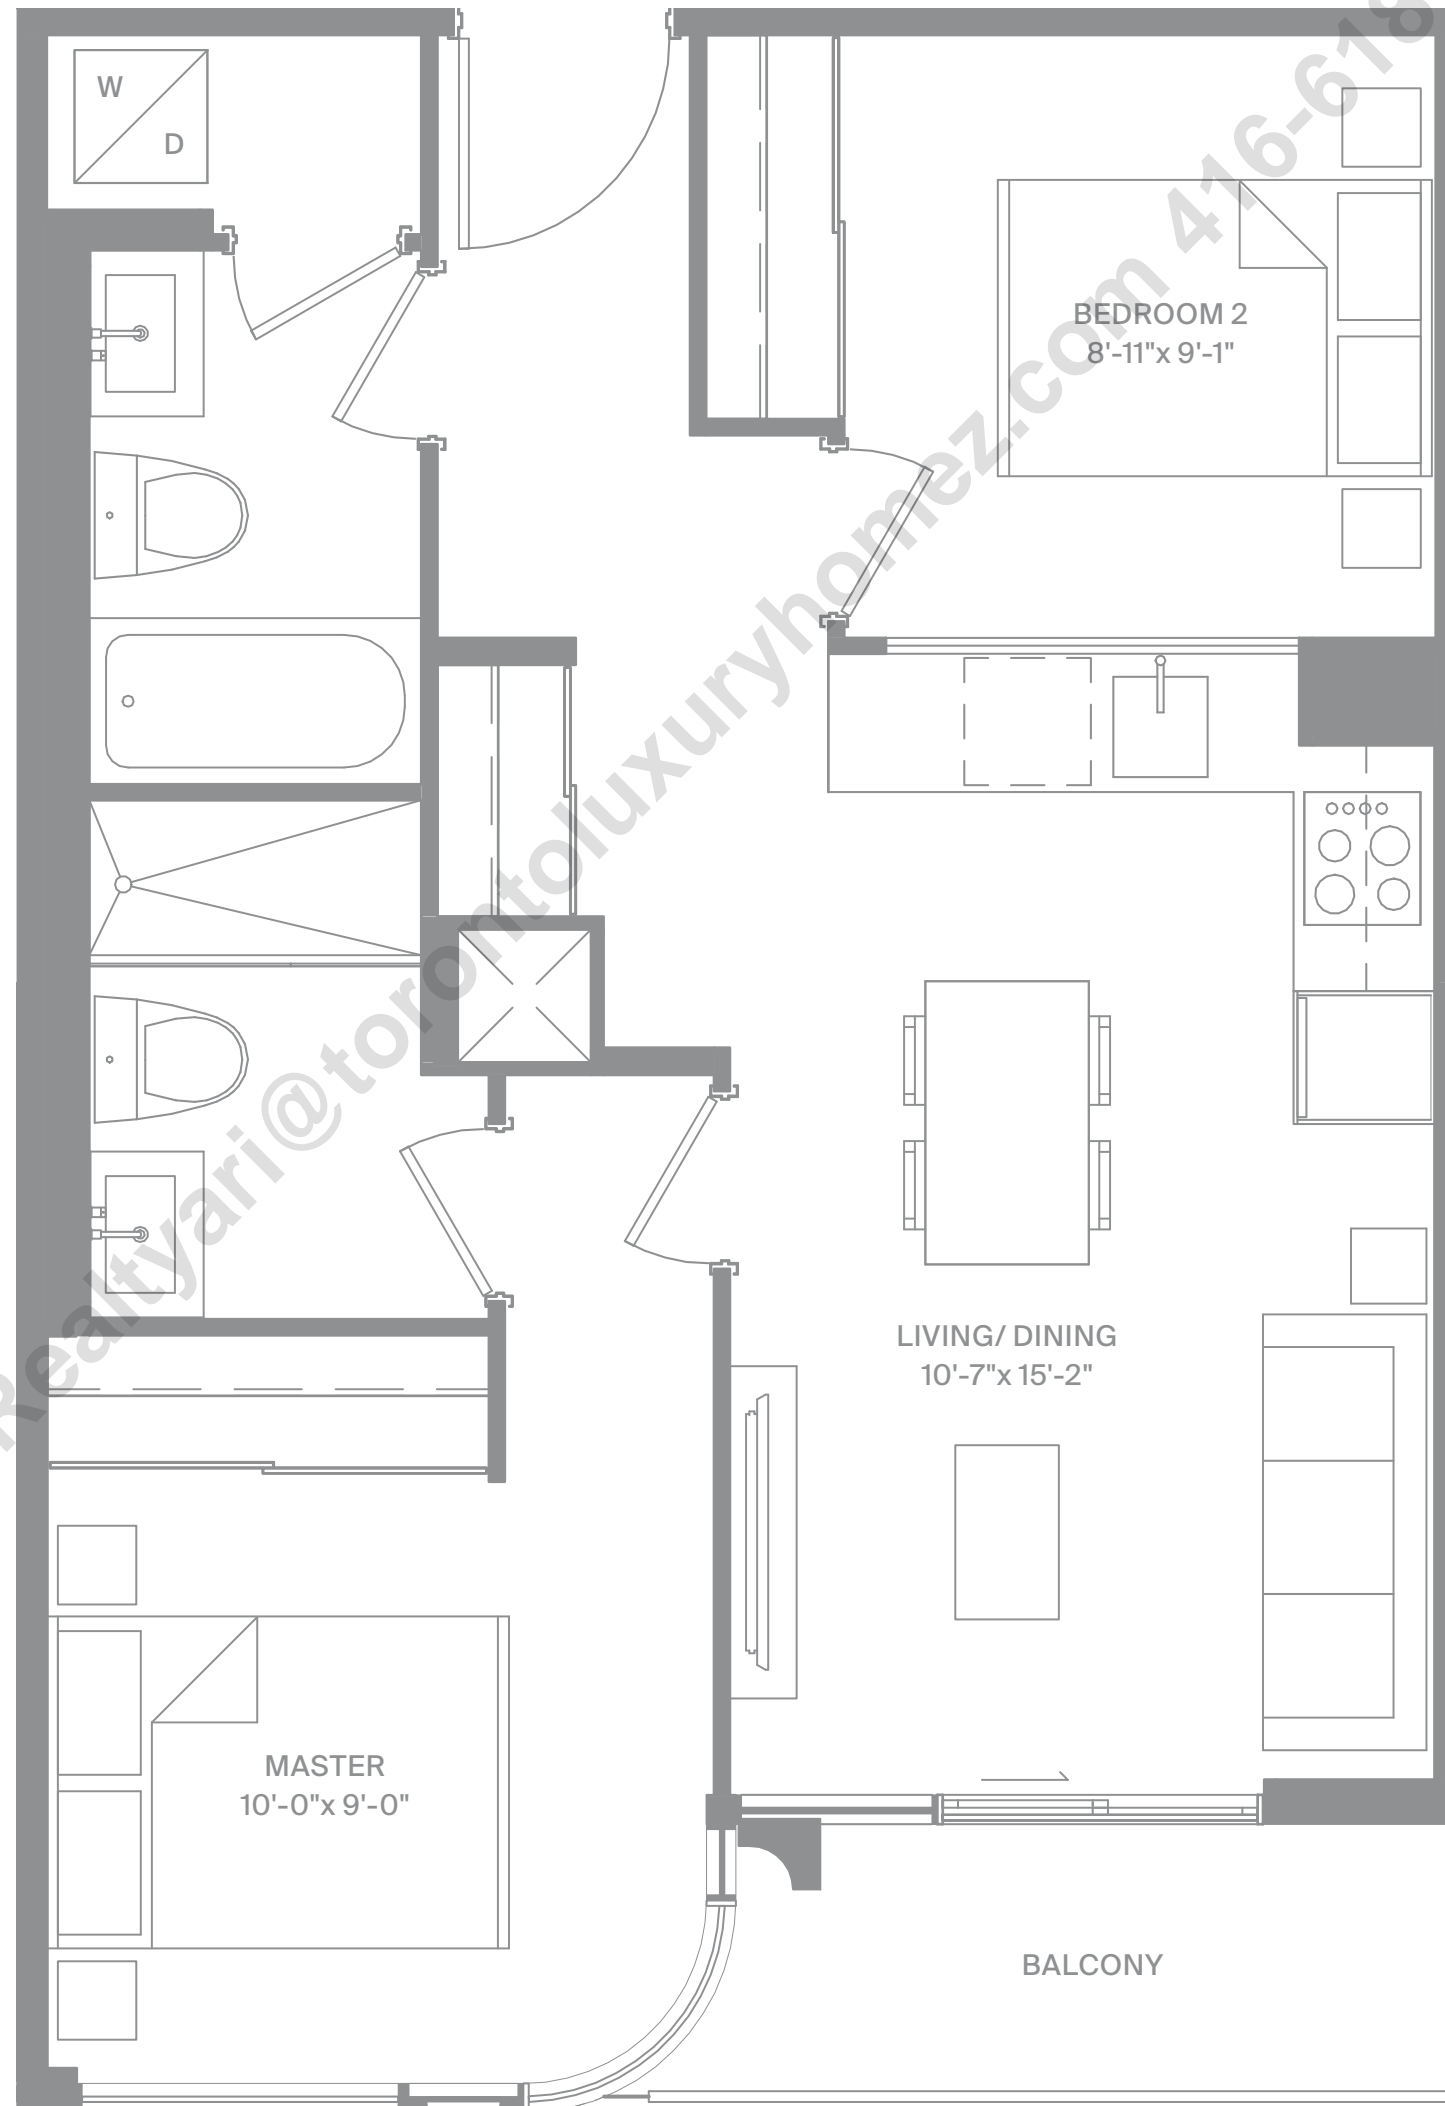

## 2 BEDROOMS

Interior 640 SF

Exterior 48 SF

Level 3

Level 2

Ari Zadegan Group Realty  
0188

Modern  
Collection  
Suite 640  
Layout Option B

freed