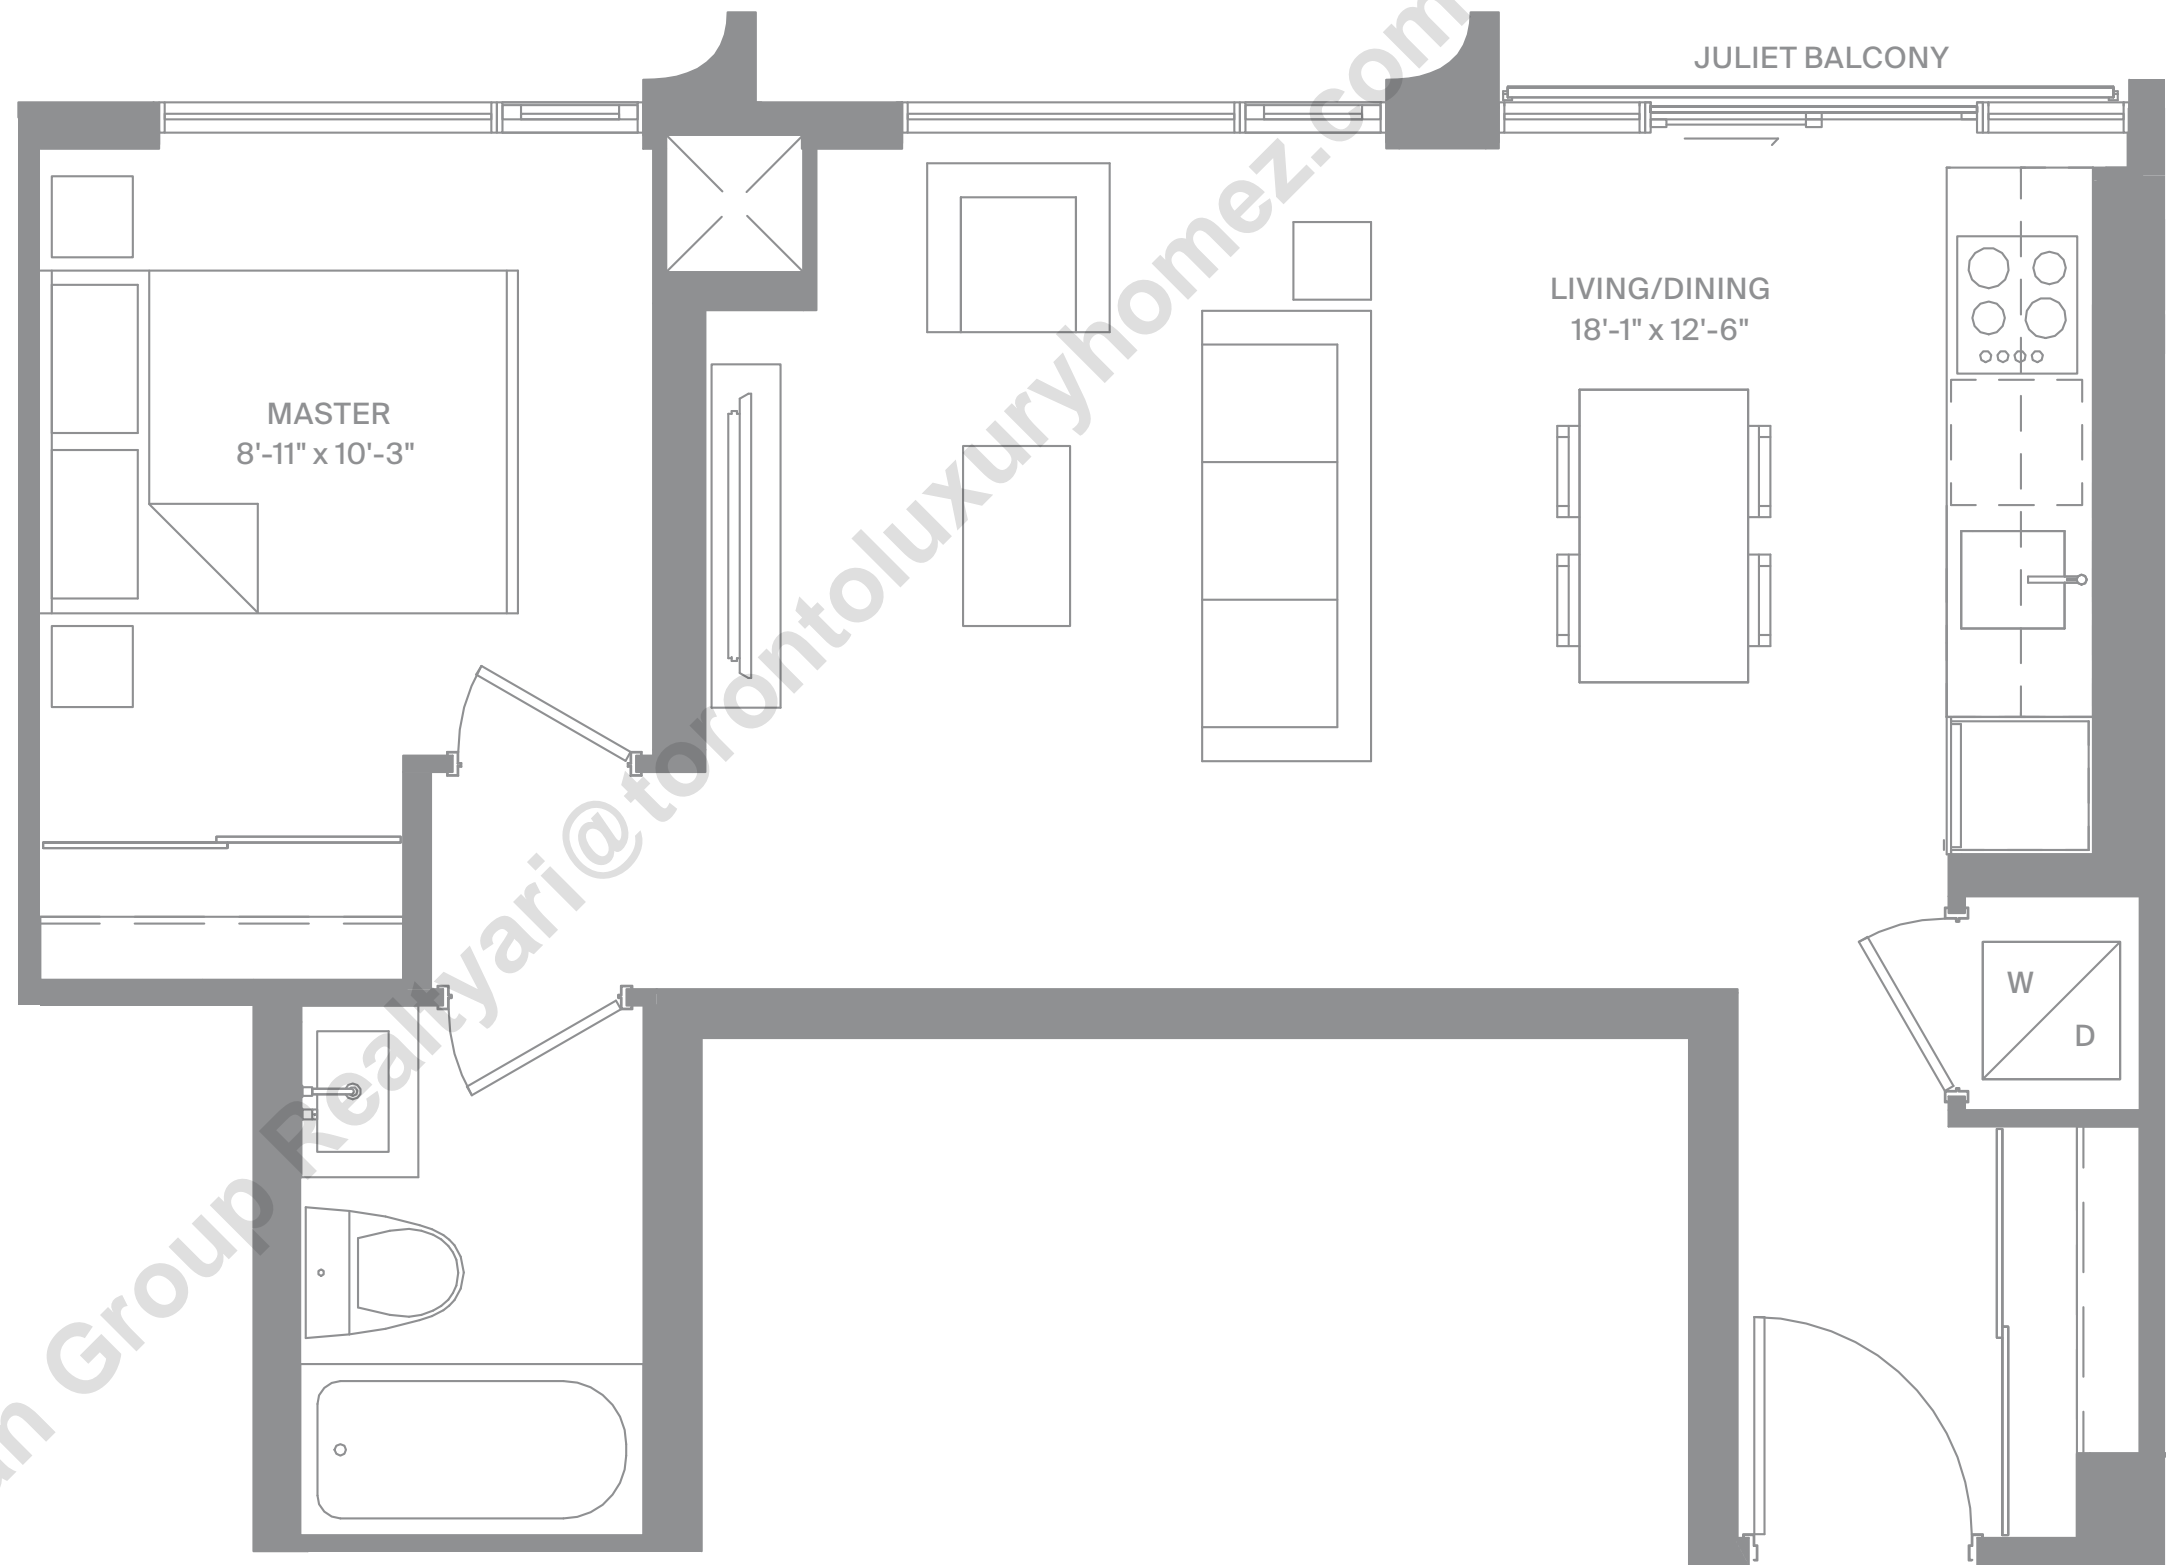

# 1 BEDROOM

Interior 535 SF  
Exterior Juliet

Levels 4-7

Level 3

Level 2

Ari Zadegan Group Realty  
0188

Modern  
Collection  
Suite 555  
Terrace Option

freed