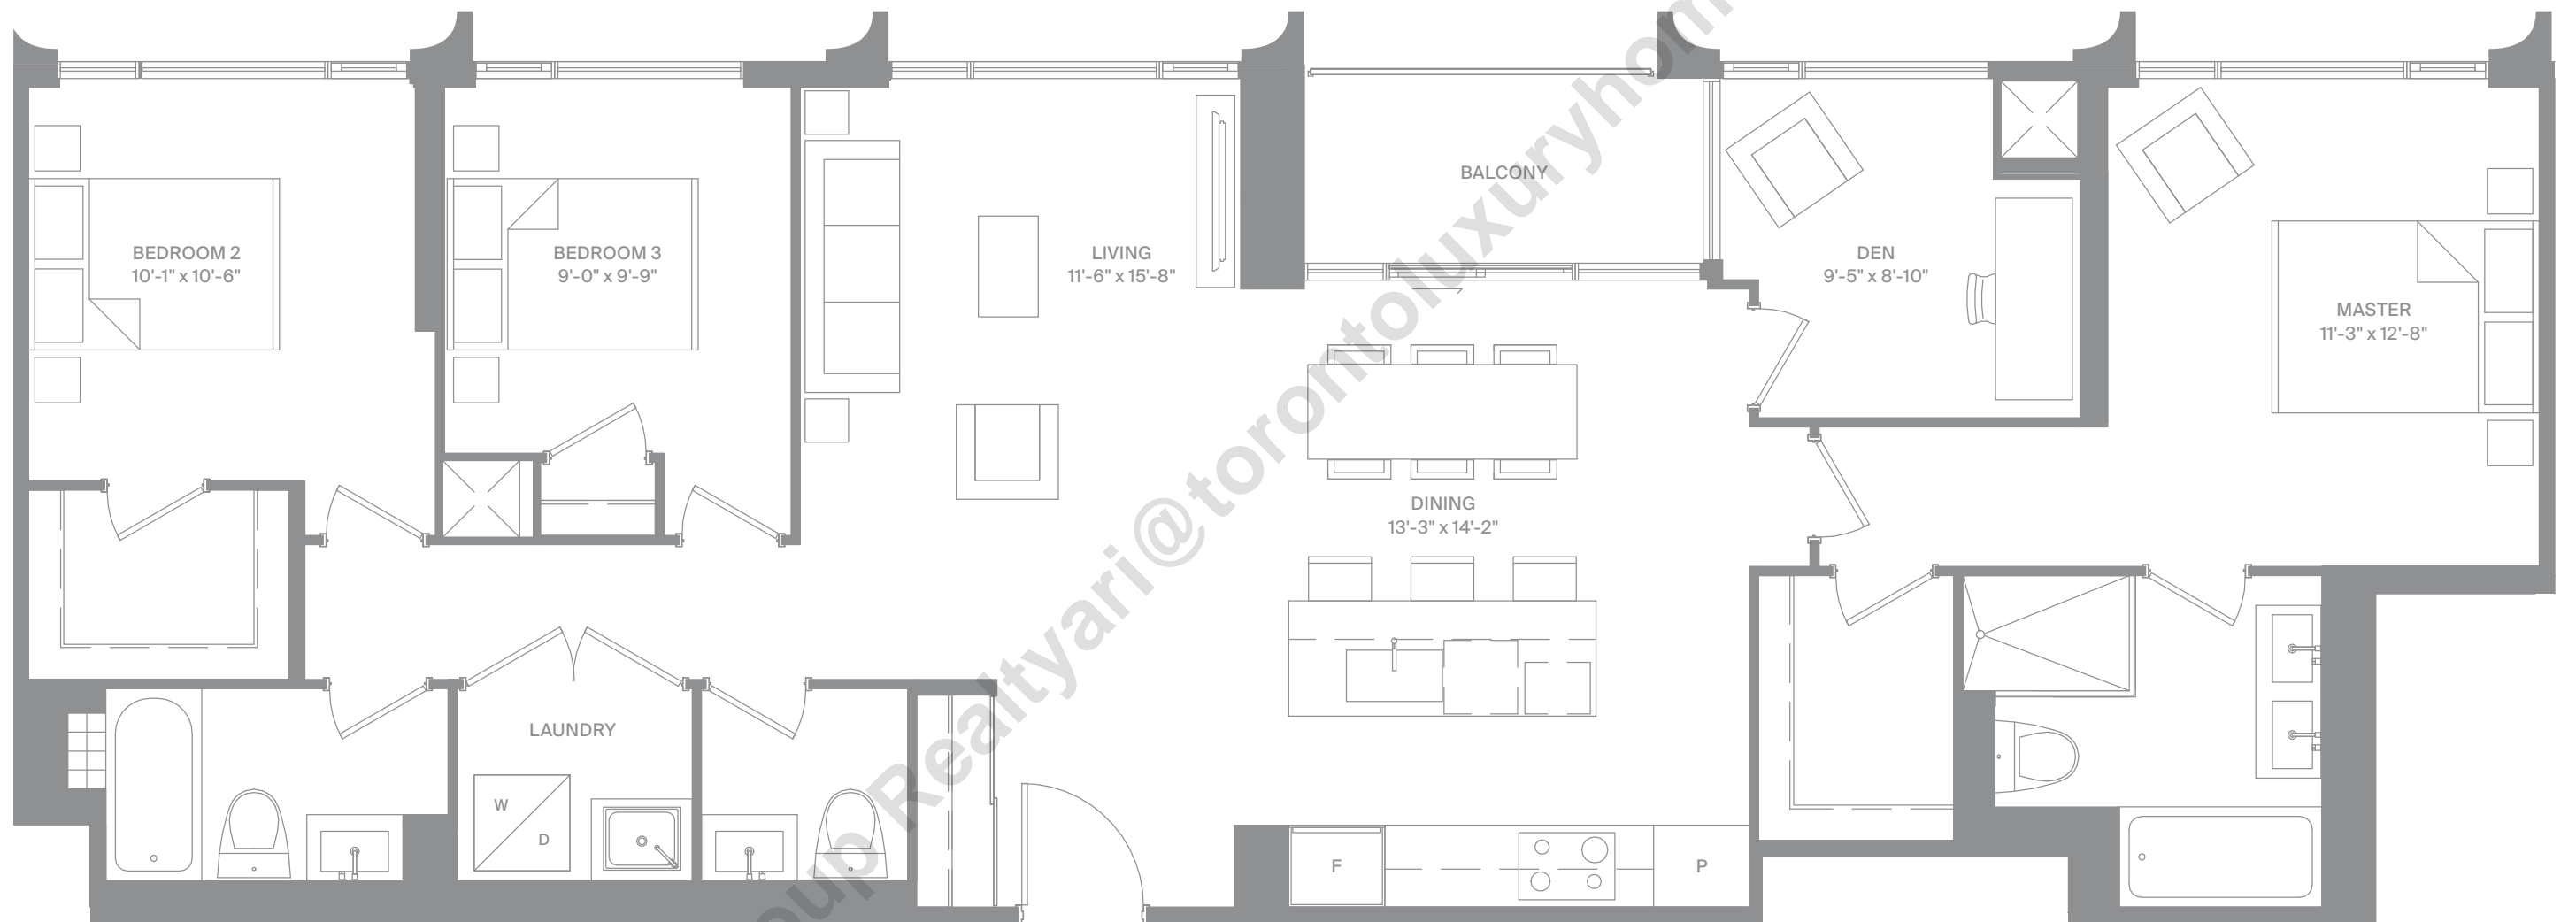

3 BEDROOMS + DEN

Interior 1380 SF

Exterior 52 SF

Dimensions, sizes, specifications, layouts and materials are approximate only and subject to change without notice. E&O.E

Ari Zadegan Group Realtyari@torontoluxuryhomez.com 416-618-0188