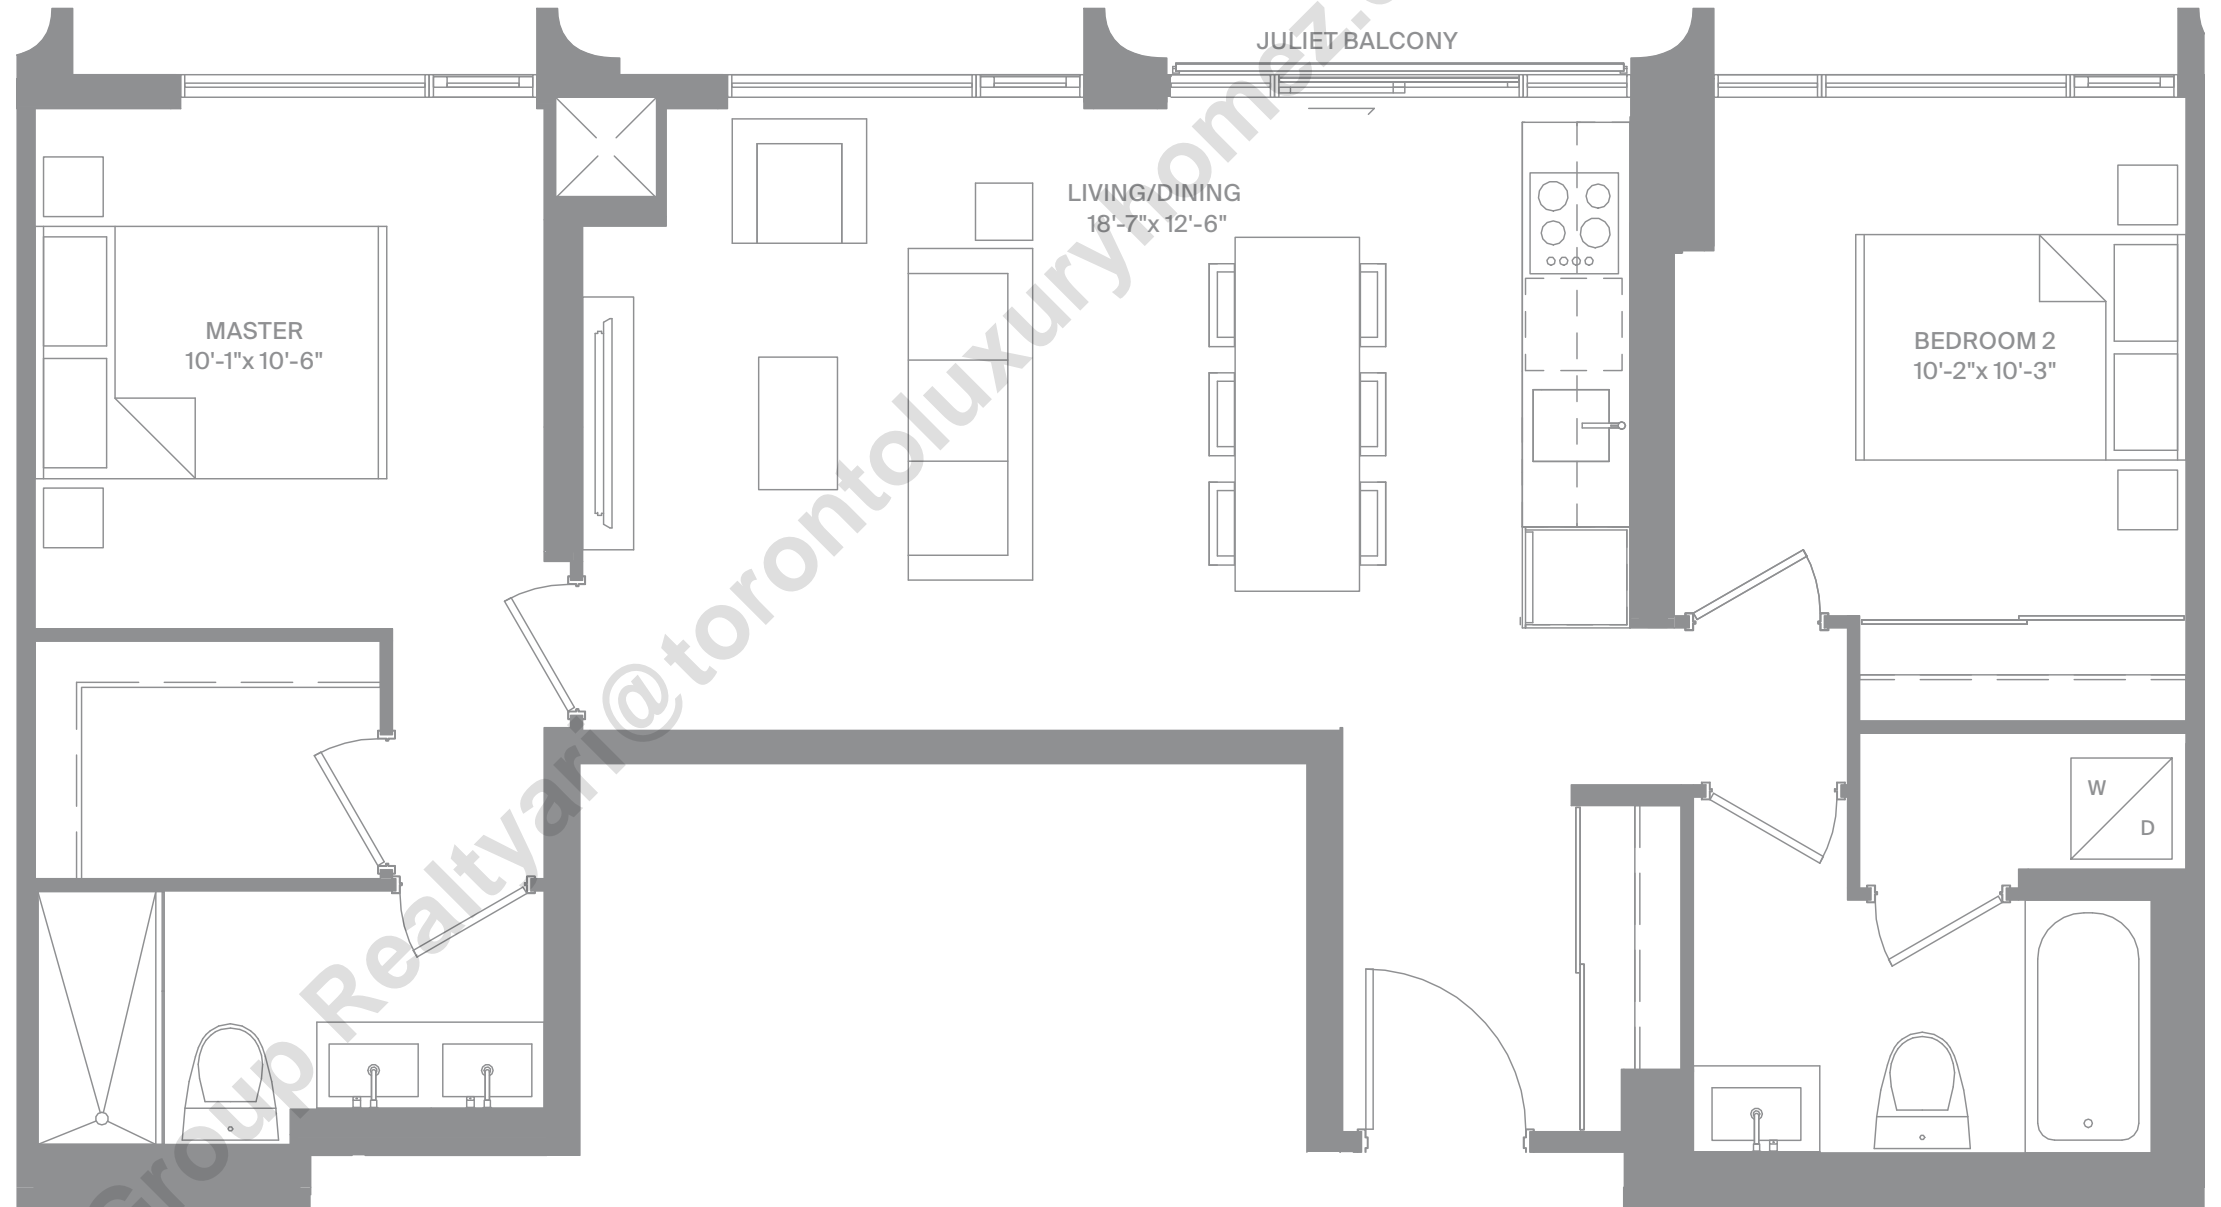

2 BEDROOMS

Interior 830 SF

Exterior Juliet

Level 9

Ari Zadegan Group Realty
0188