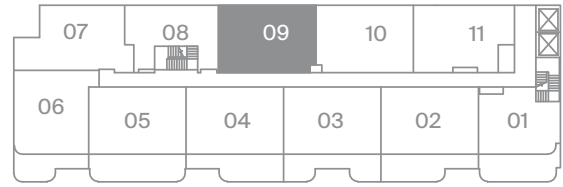

## 2 BEDROOMS

Interior 725 SF

Exterior Juliet

Levels 4-7

Modern  
Collection

Suite 725  
Layout Option B

freed

MODERN LUXURY AT DUPONT & SPADINA