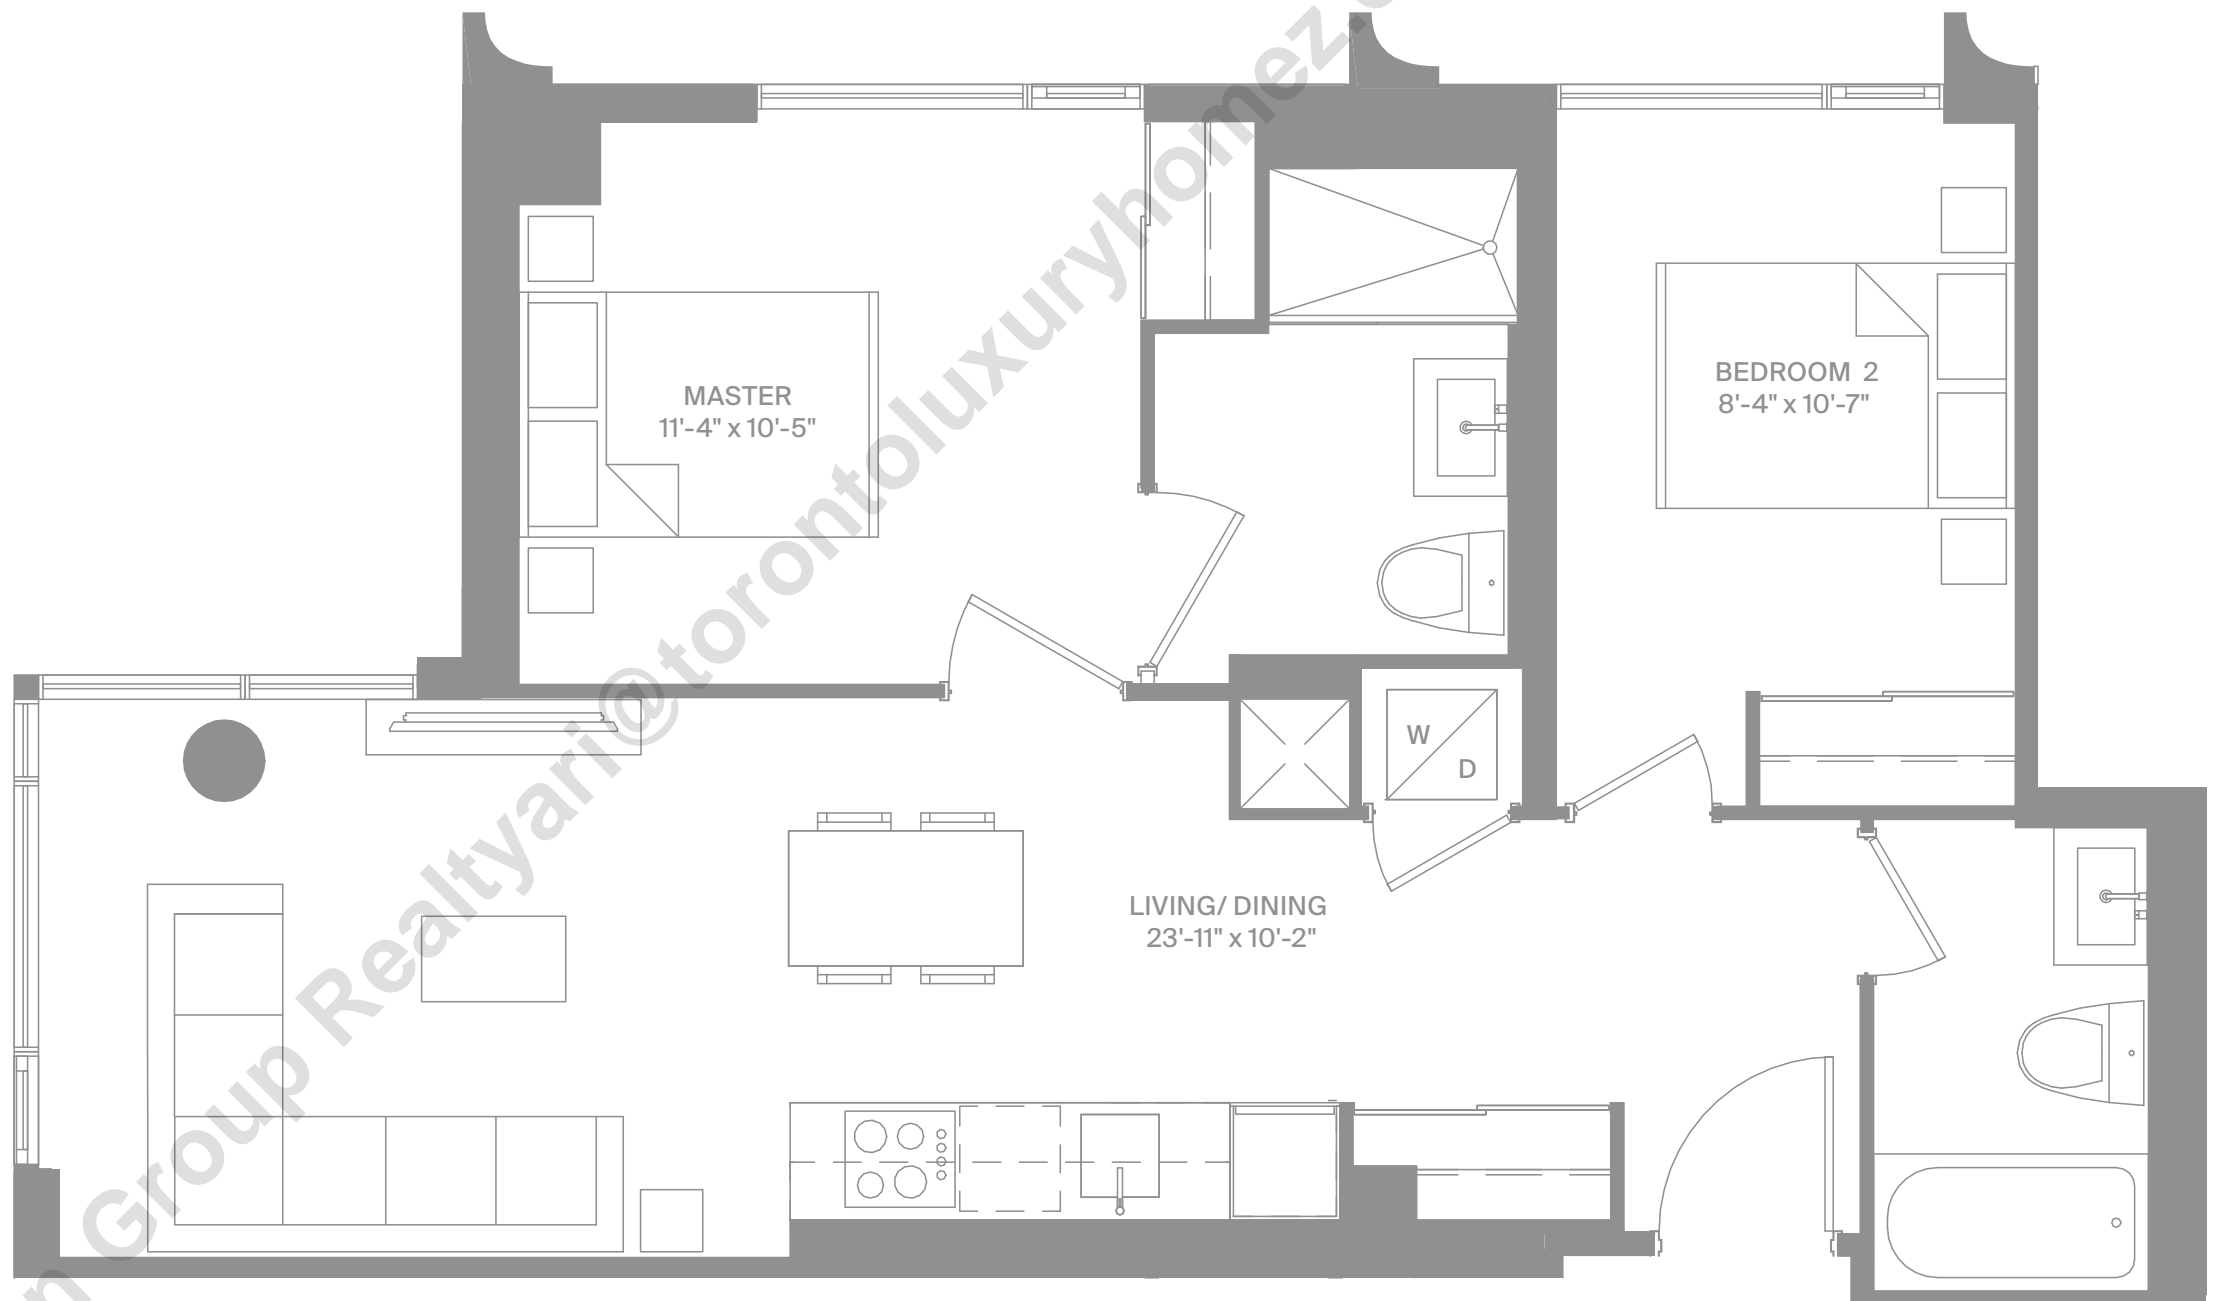

2 BEDROOMS

Interior 740 SF

Ari Zadegan Group Realtyari@torontoluxuryhomez.com 416-618-0188