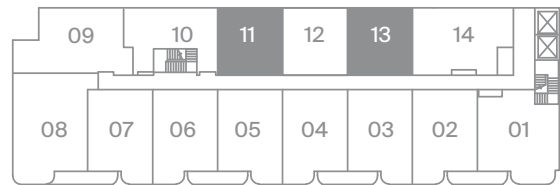

# 1 BEDROOM

Interior 490 SF

Exterior Juliet

Level 3

Level 2

Modern  
Collection  
Suite 535

freed

MODERN LUXURY AT DUPONT & SPADINA