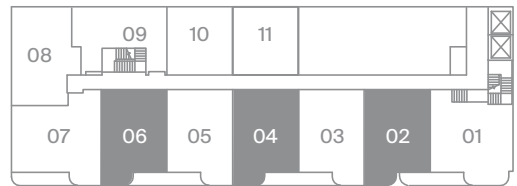

2 BEDROOMS

Interior 640 SF

Exterior 48 SF

Level 2

Ari Zadegan Group Realty
0188