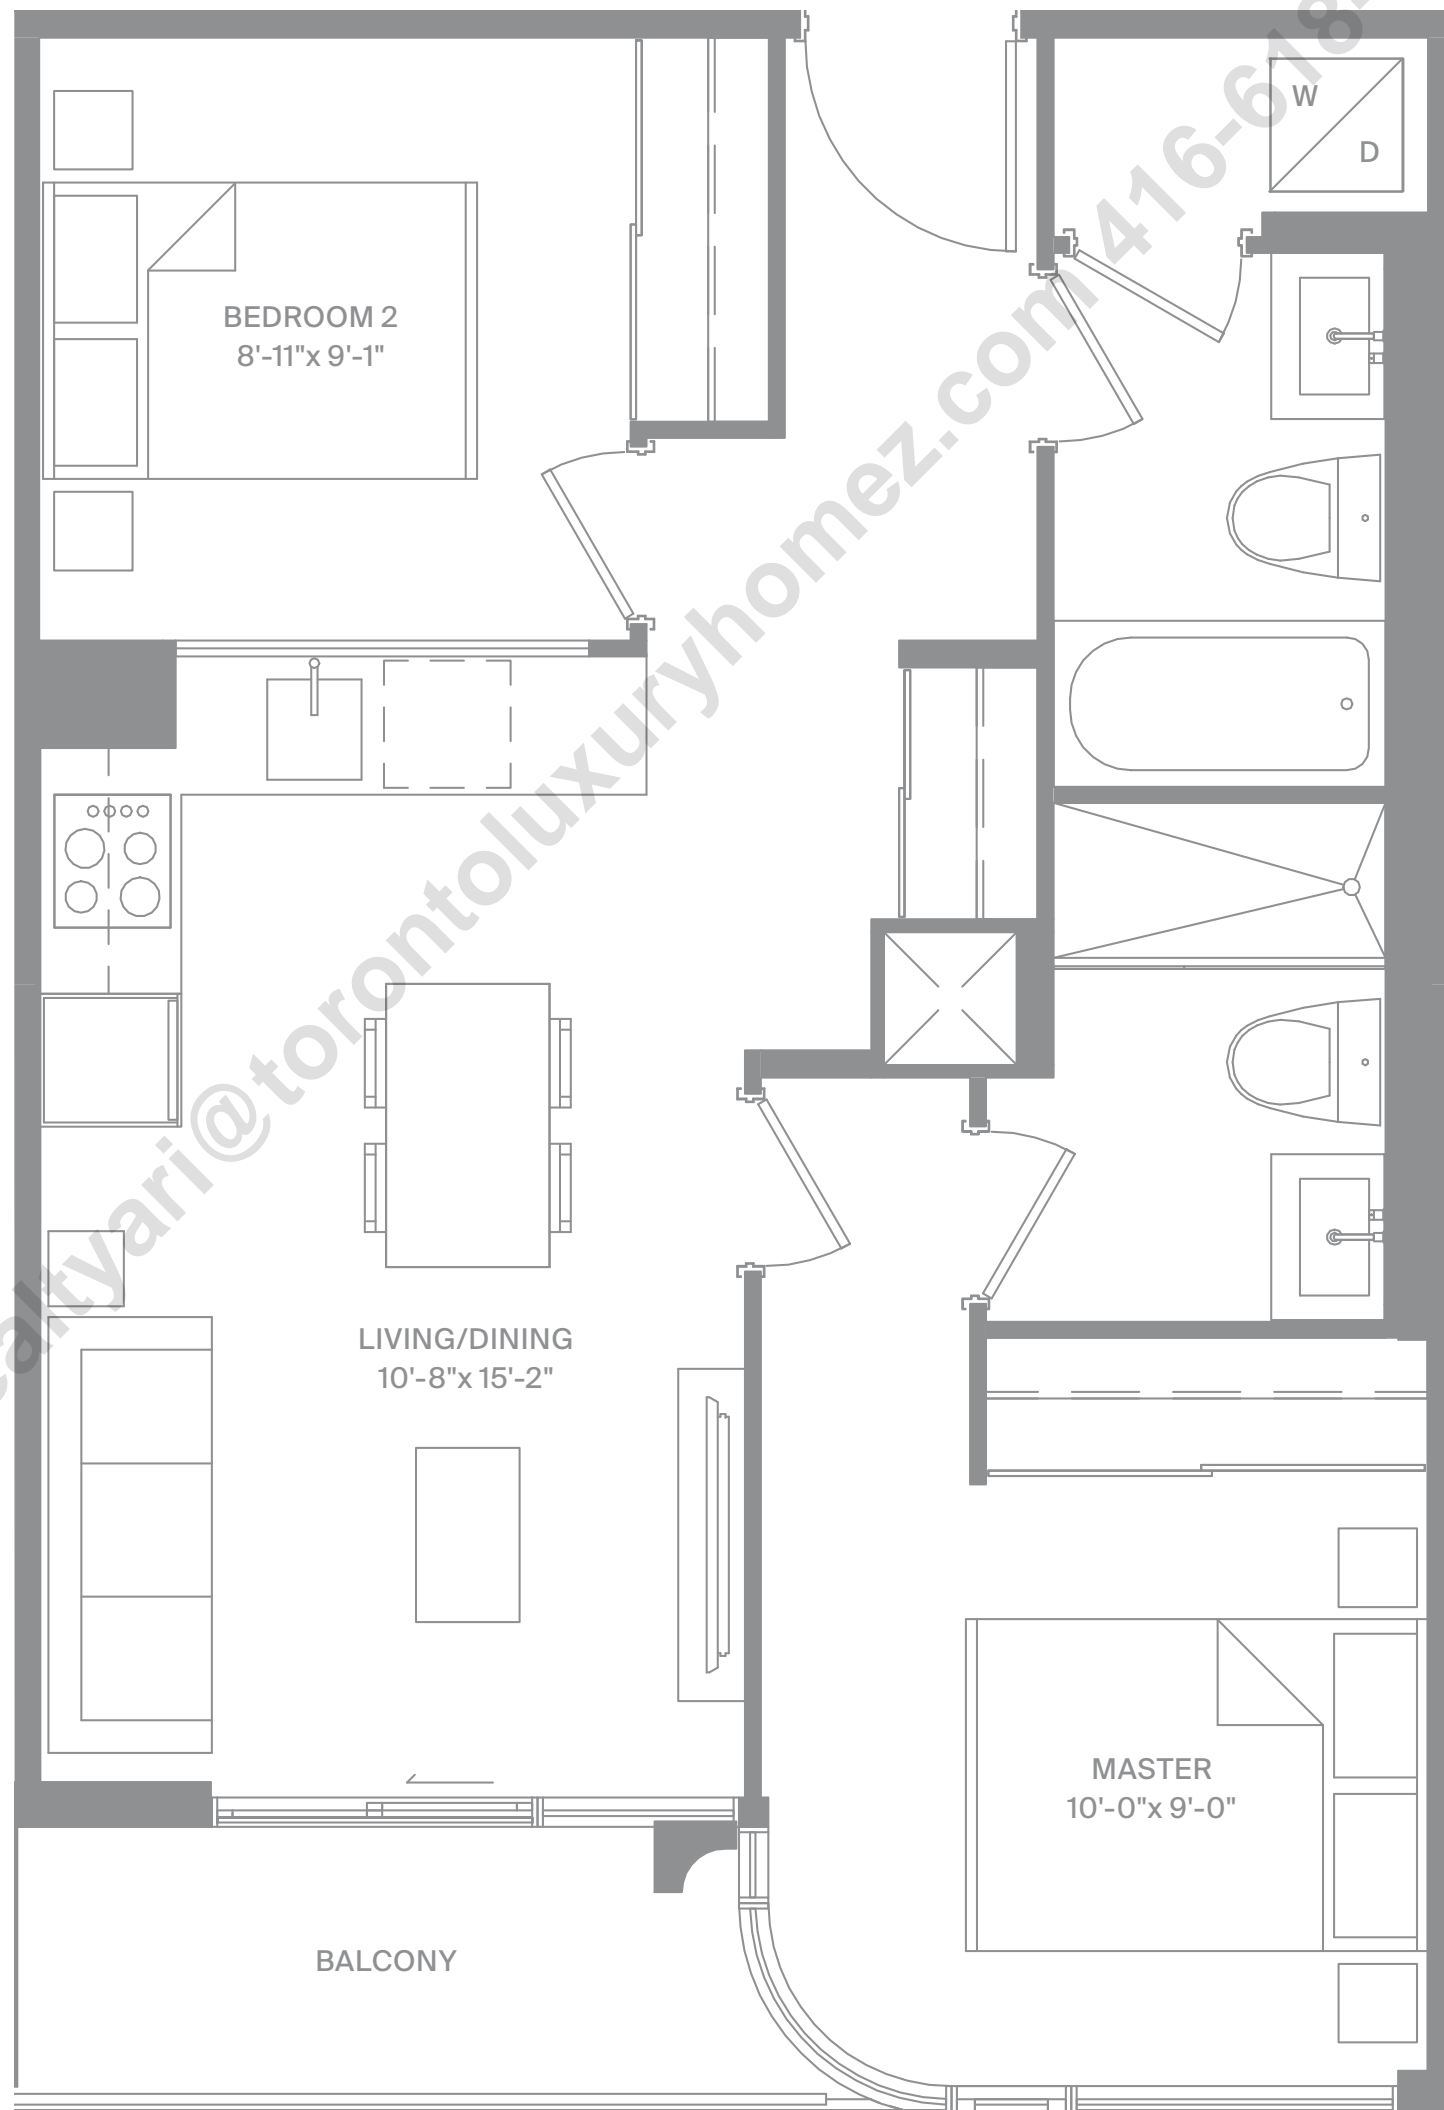

## 2 BEDROOMS

Interior 640 SF

Exterior 48 SF

Level 3

Level 2

Modern  
Collection  
Suite 670

freed

MODERN LUXURY AT DUPONT & SPADINA