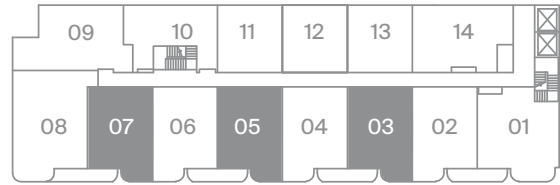

## 2 BEDROOMS

Interior 640 SF

Exterior 48 SF

Level 3

Level 2

Modern  
Collection  
Suite 670

freed

MODERN LUXURY AT DUPONT & SPADINA