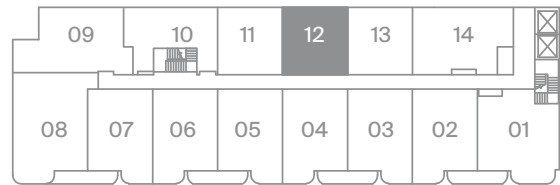

# 1 BEDROOM

Interior 485 SF

Exterior Juliet

Level 3

Level 2

Ari Zadegan Group Realty  
0188

Modern  
Collection  
Suite 490

freed