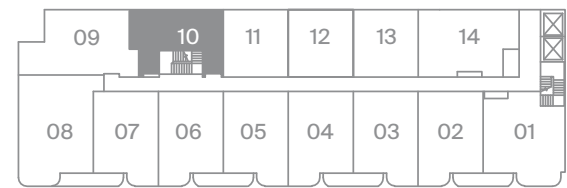

1 BEDROOM

Interior 535 SF
Exterior Juliet

Level 3

Ari Zadegan Group Realty
0188