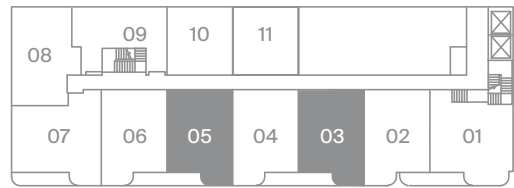

## 2 BEDROOMS

Interior 640 SF

Exterior 48 SF

Level 3

Level 2

Modern  
Collection  
Suite 670

freed

MODERN LUXURY AT DUPONT & SPADINA