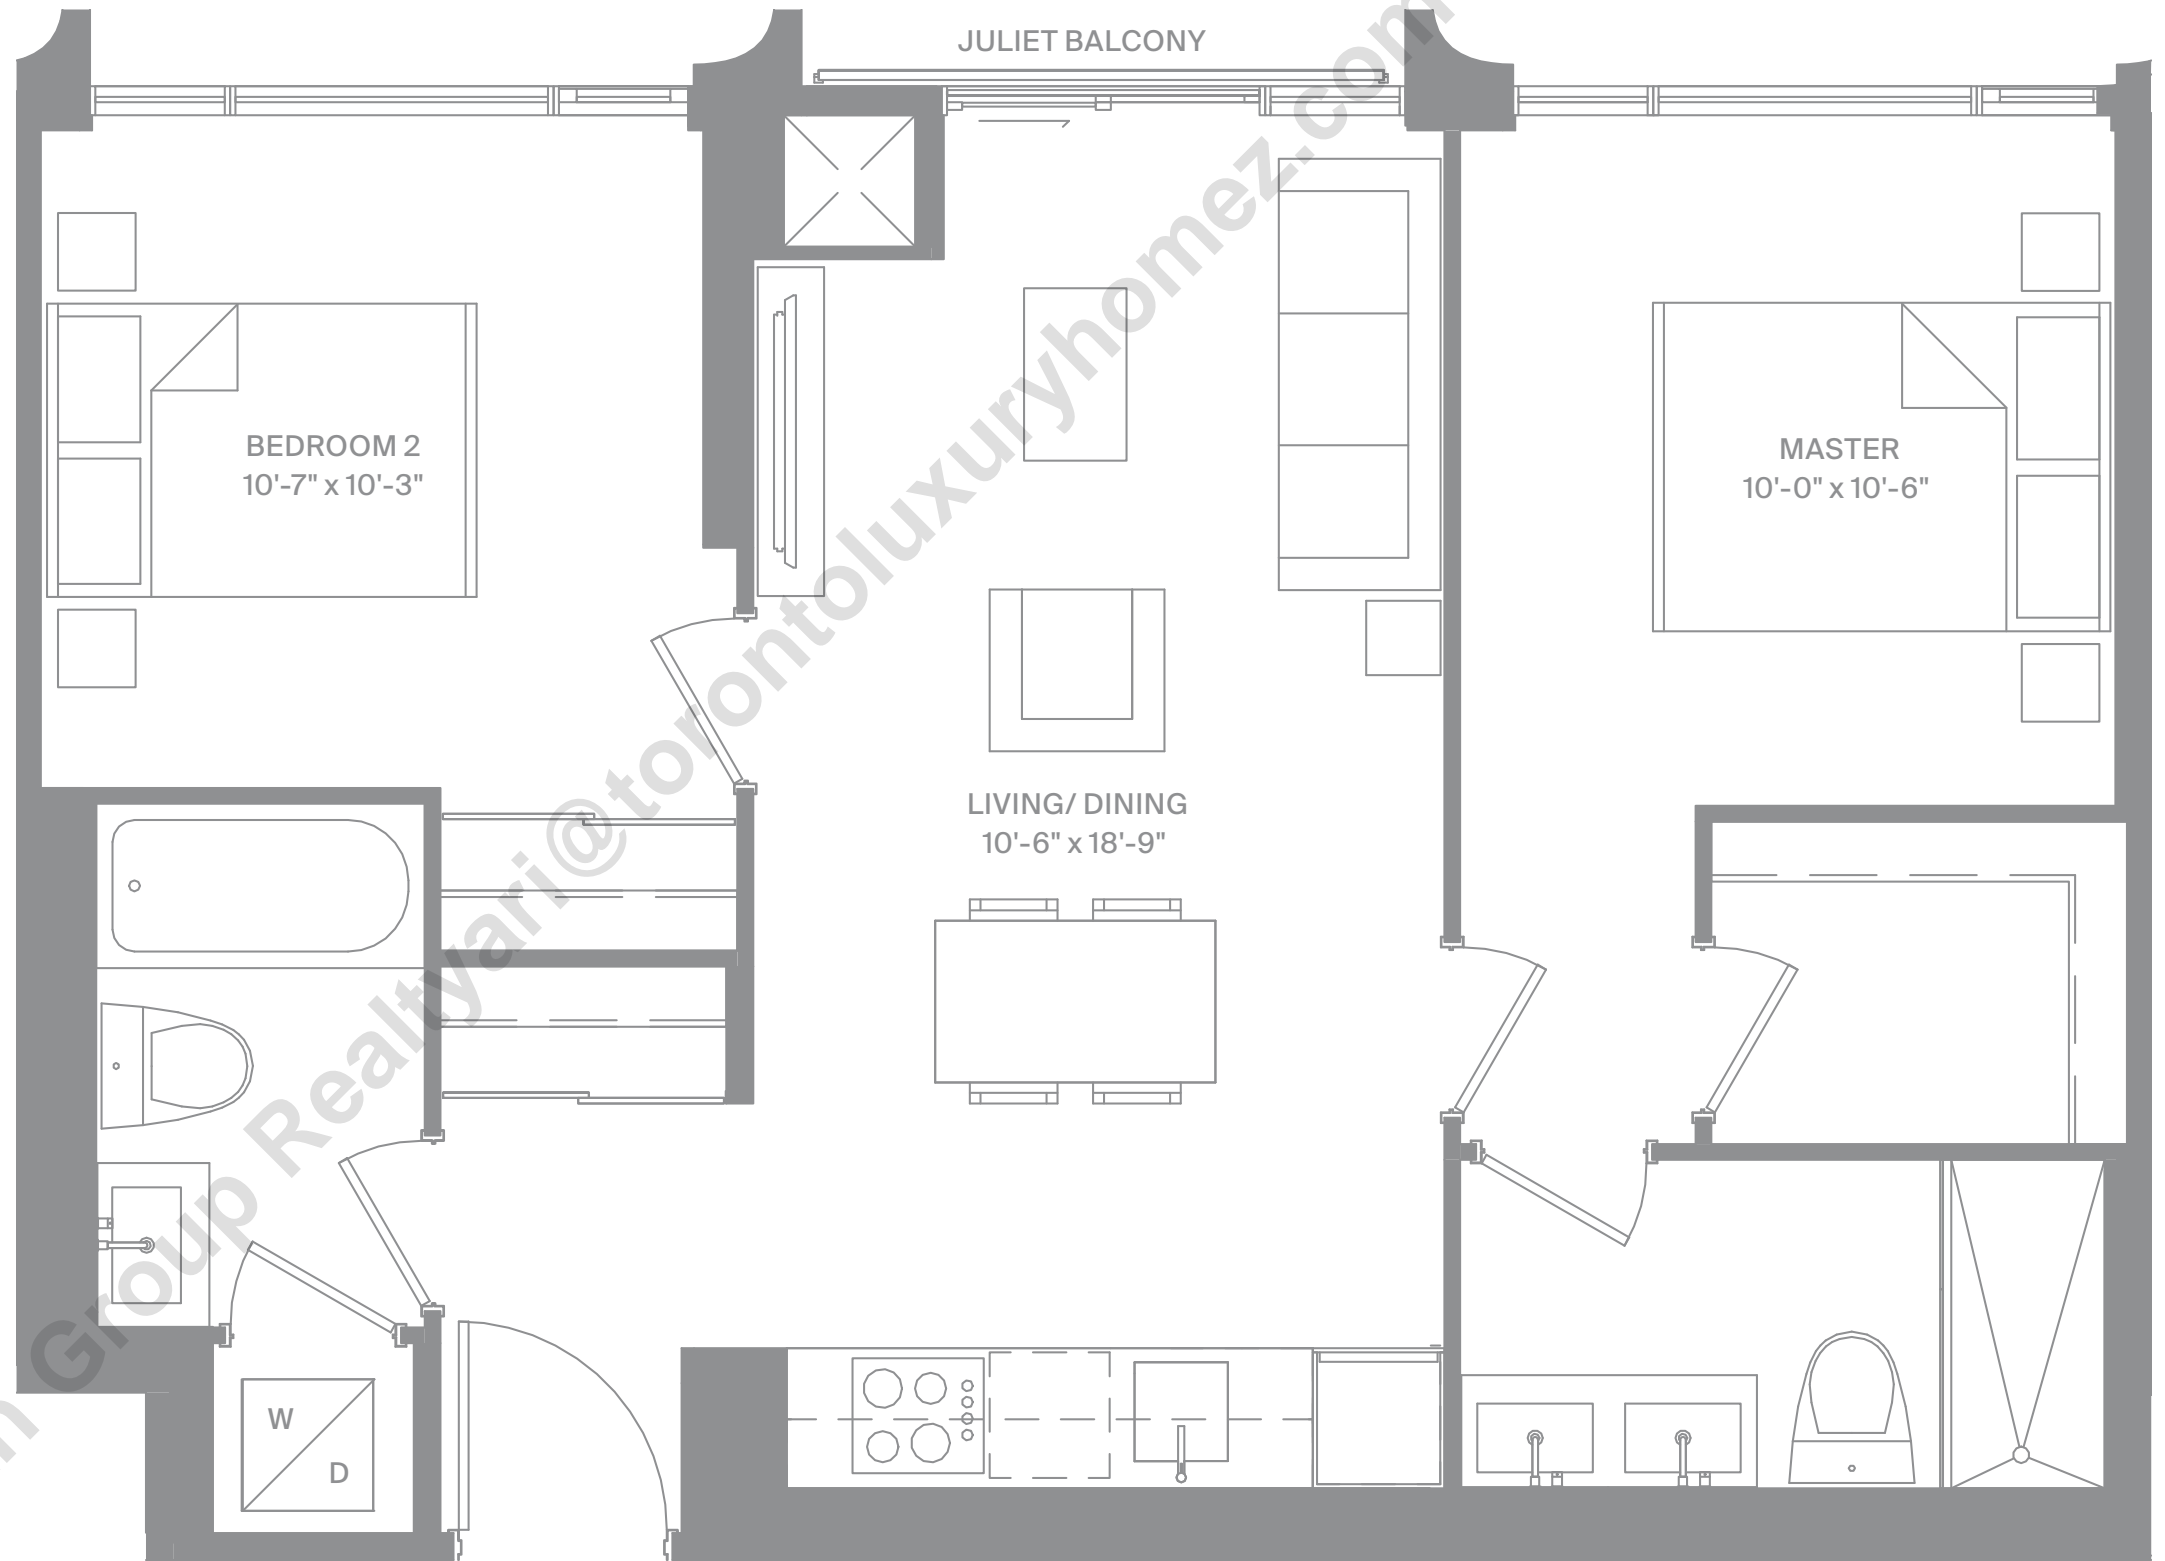

2 BEDROOMS

Interior 725 SF

Exterior Juliet

Levels 4-7

Ari Zadegan
0188
Group Realty
Ari Zadegan
torontoluxuryhomez.com
416-618-