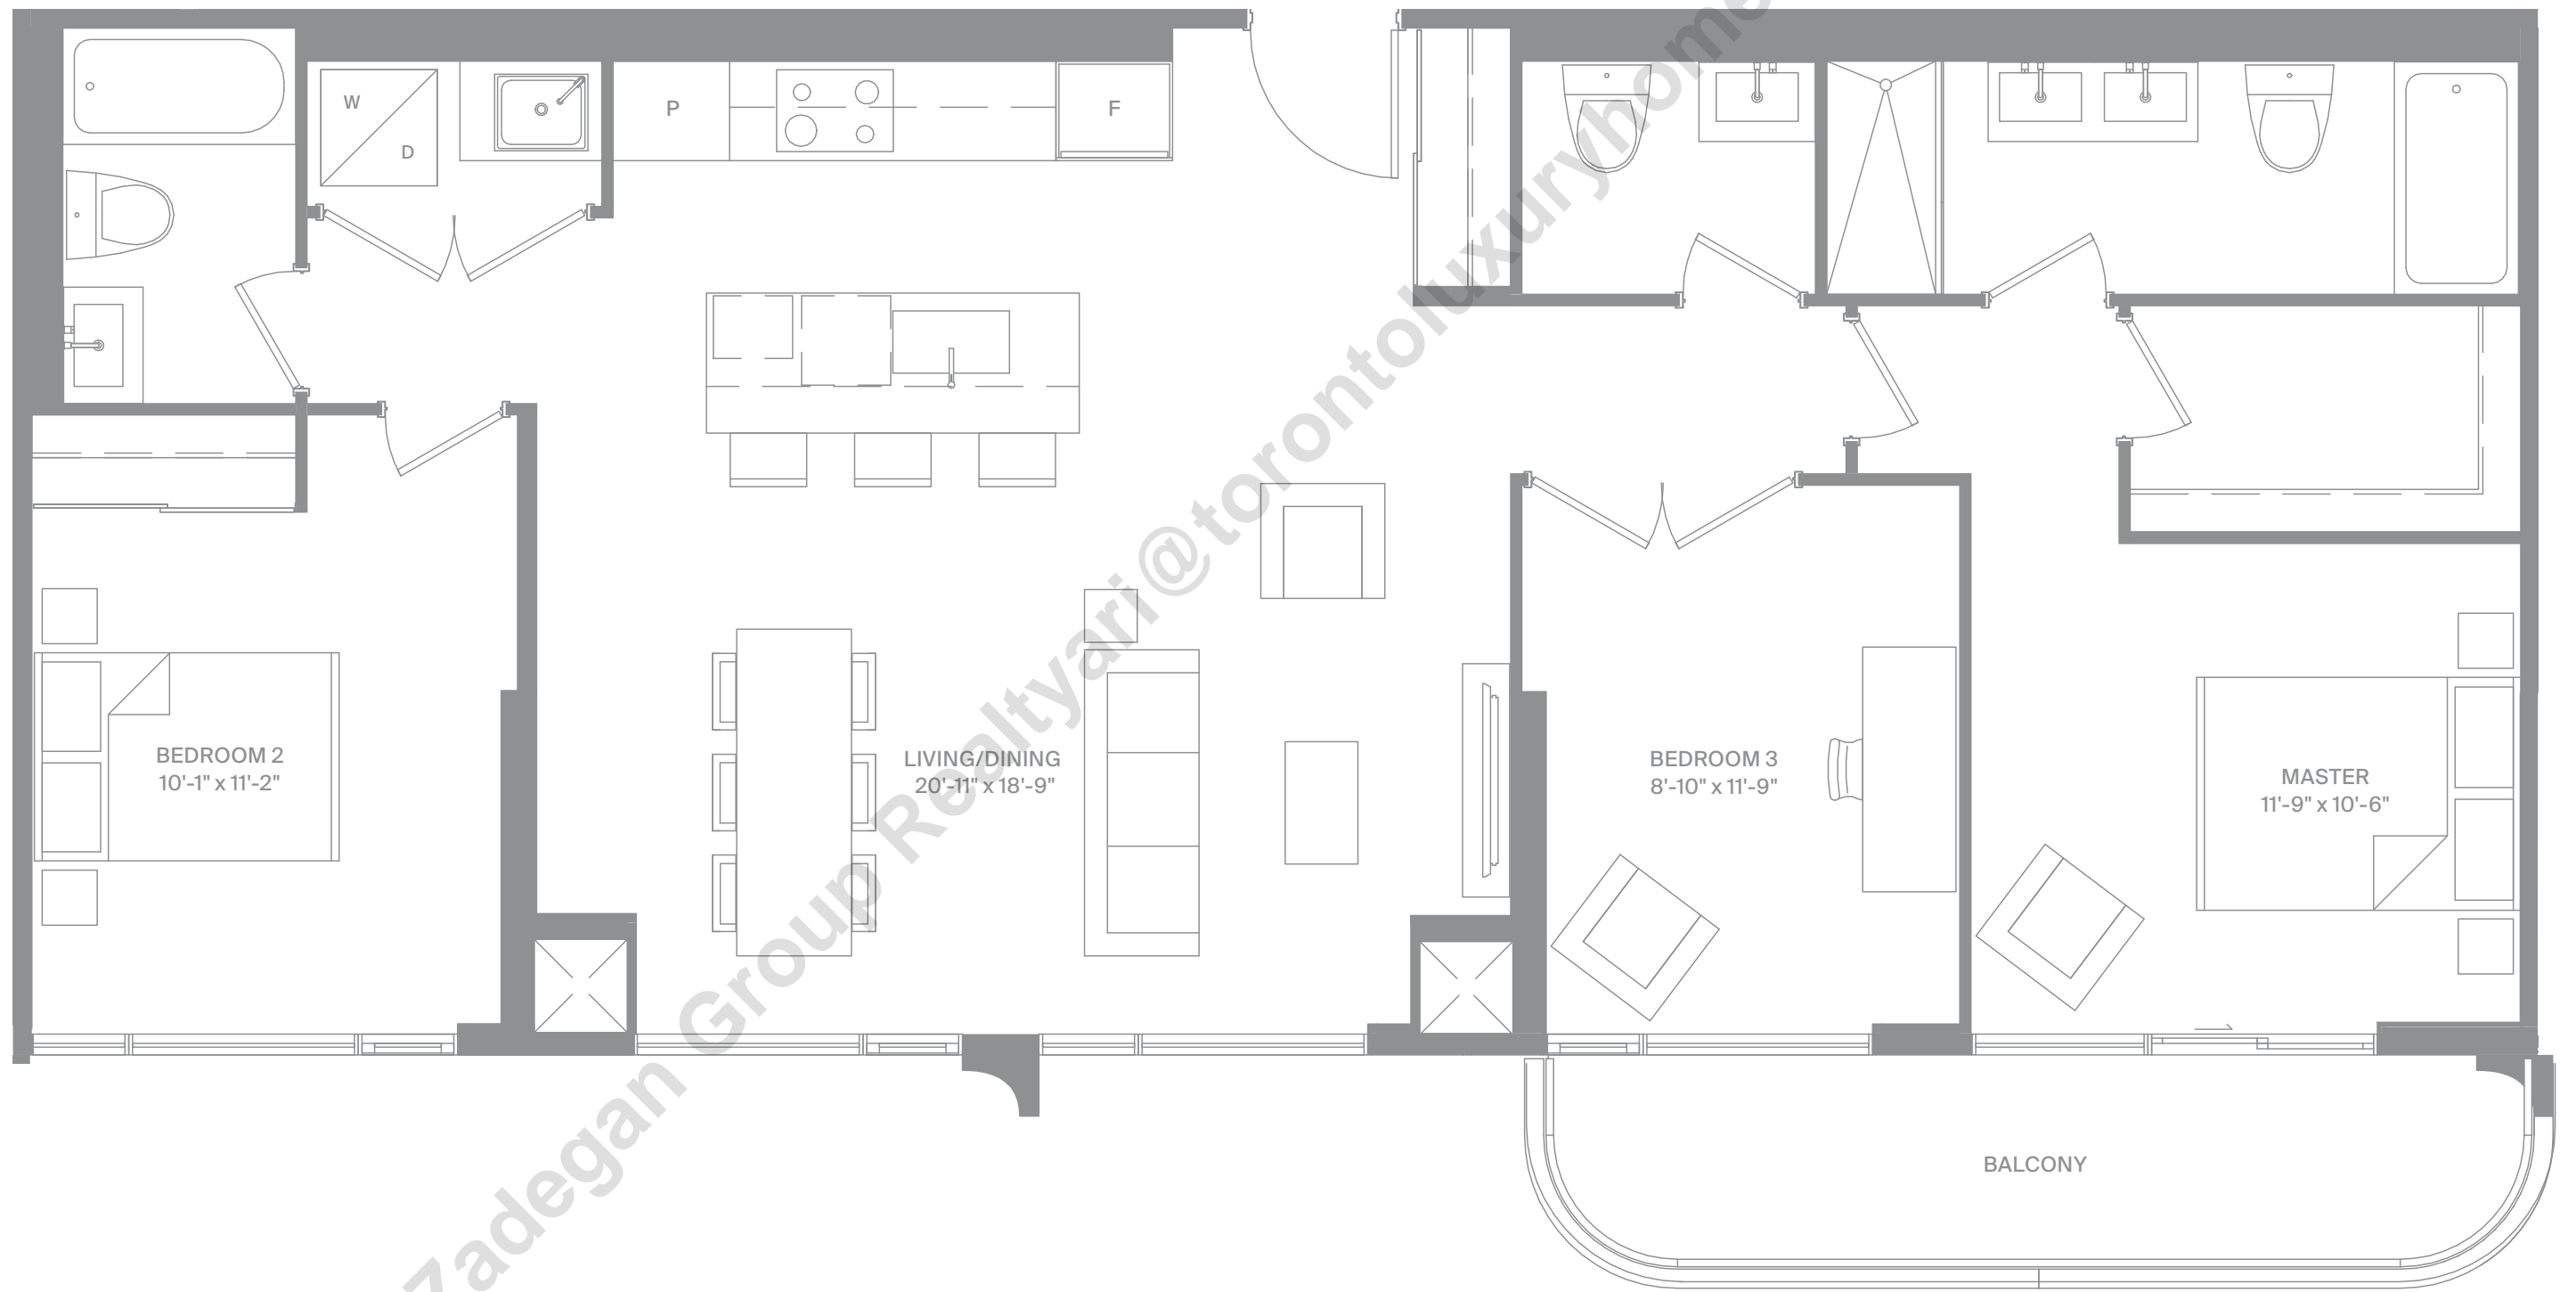

3 BEDROOMS

Interior 1220 SF

Exterior 95 SF

Ari Zadegan Group Realty
0188