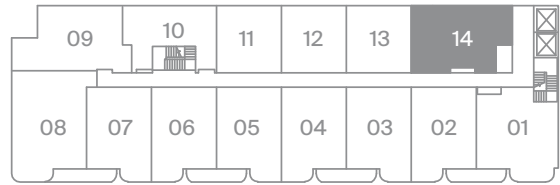

## 2 BEDROOMS

Interior 700 SF

Exterior Juliet

Levels 4-7

Level 3

Modern  
Collection  
Suite 715

freed

MODERN LUXURY AT DUPONT & SPADINA