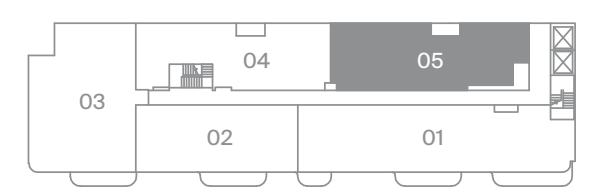

Level 12

Dimensions, sizes, specifications, layouts and materials are approximate only and subject to change without notice. E&O.E

Ari Zadegan Group Realtyari@torontoluxuryhomez.com 416-618-0188