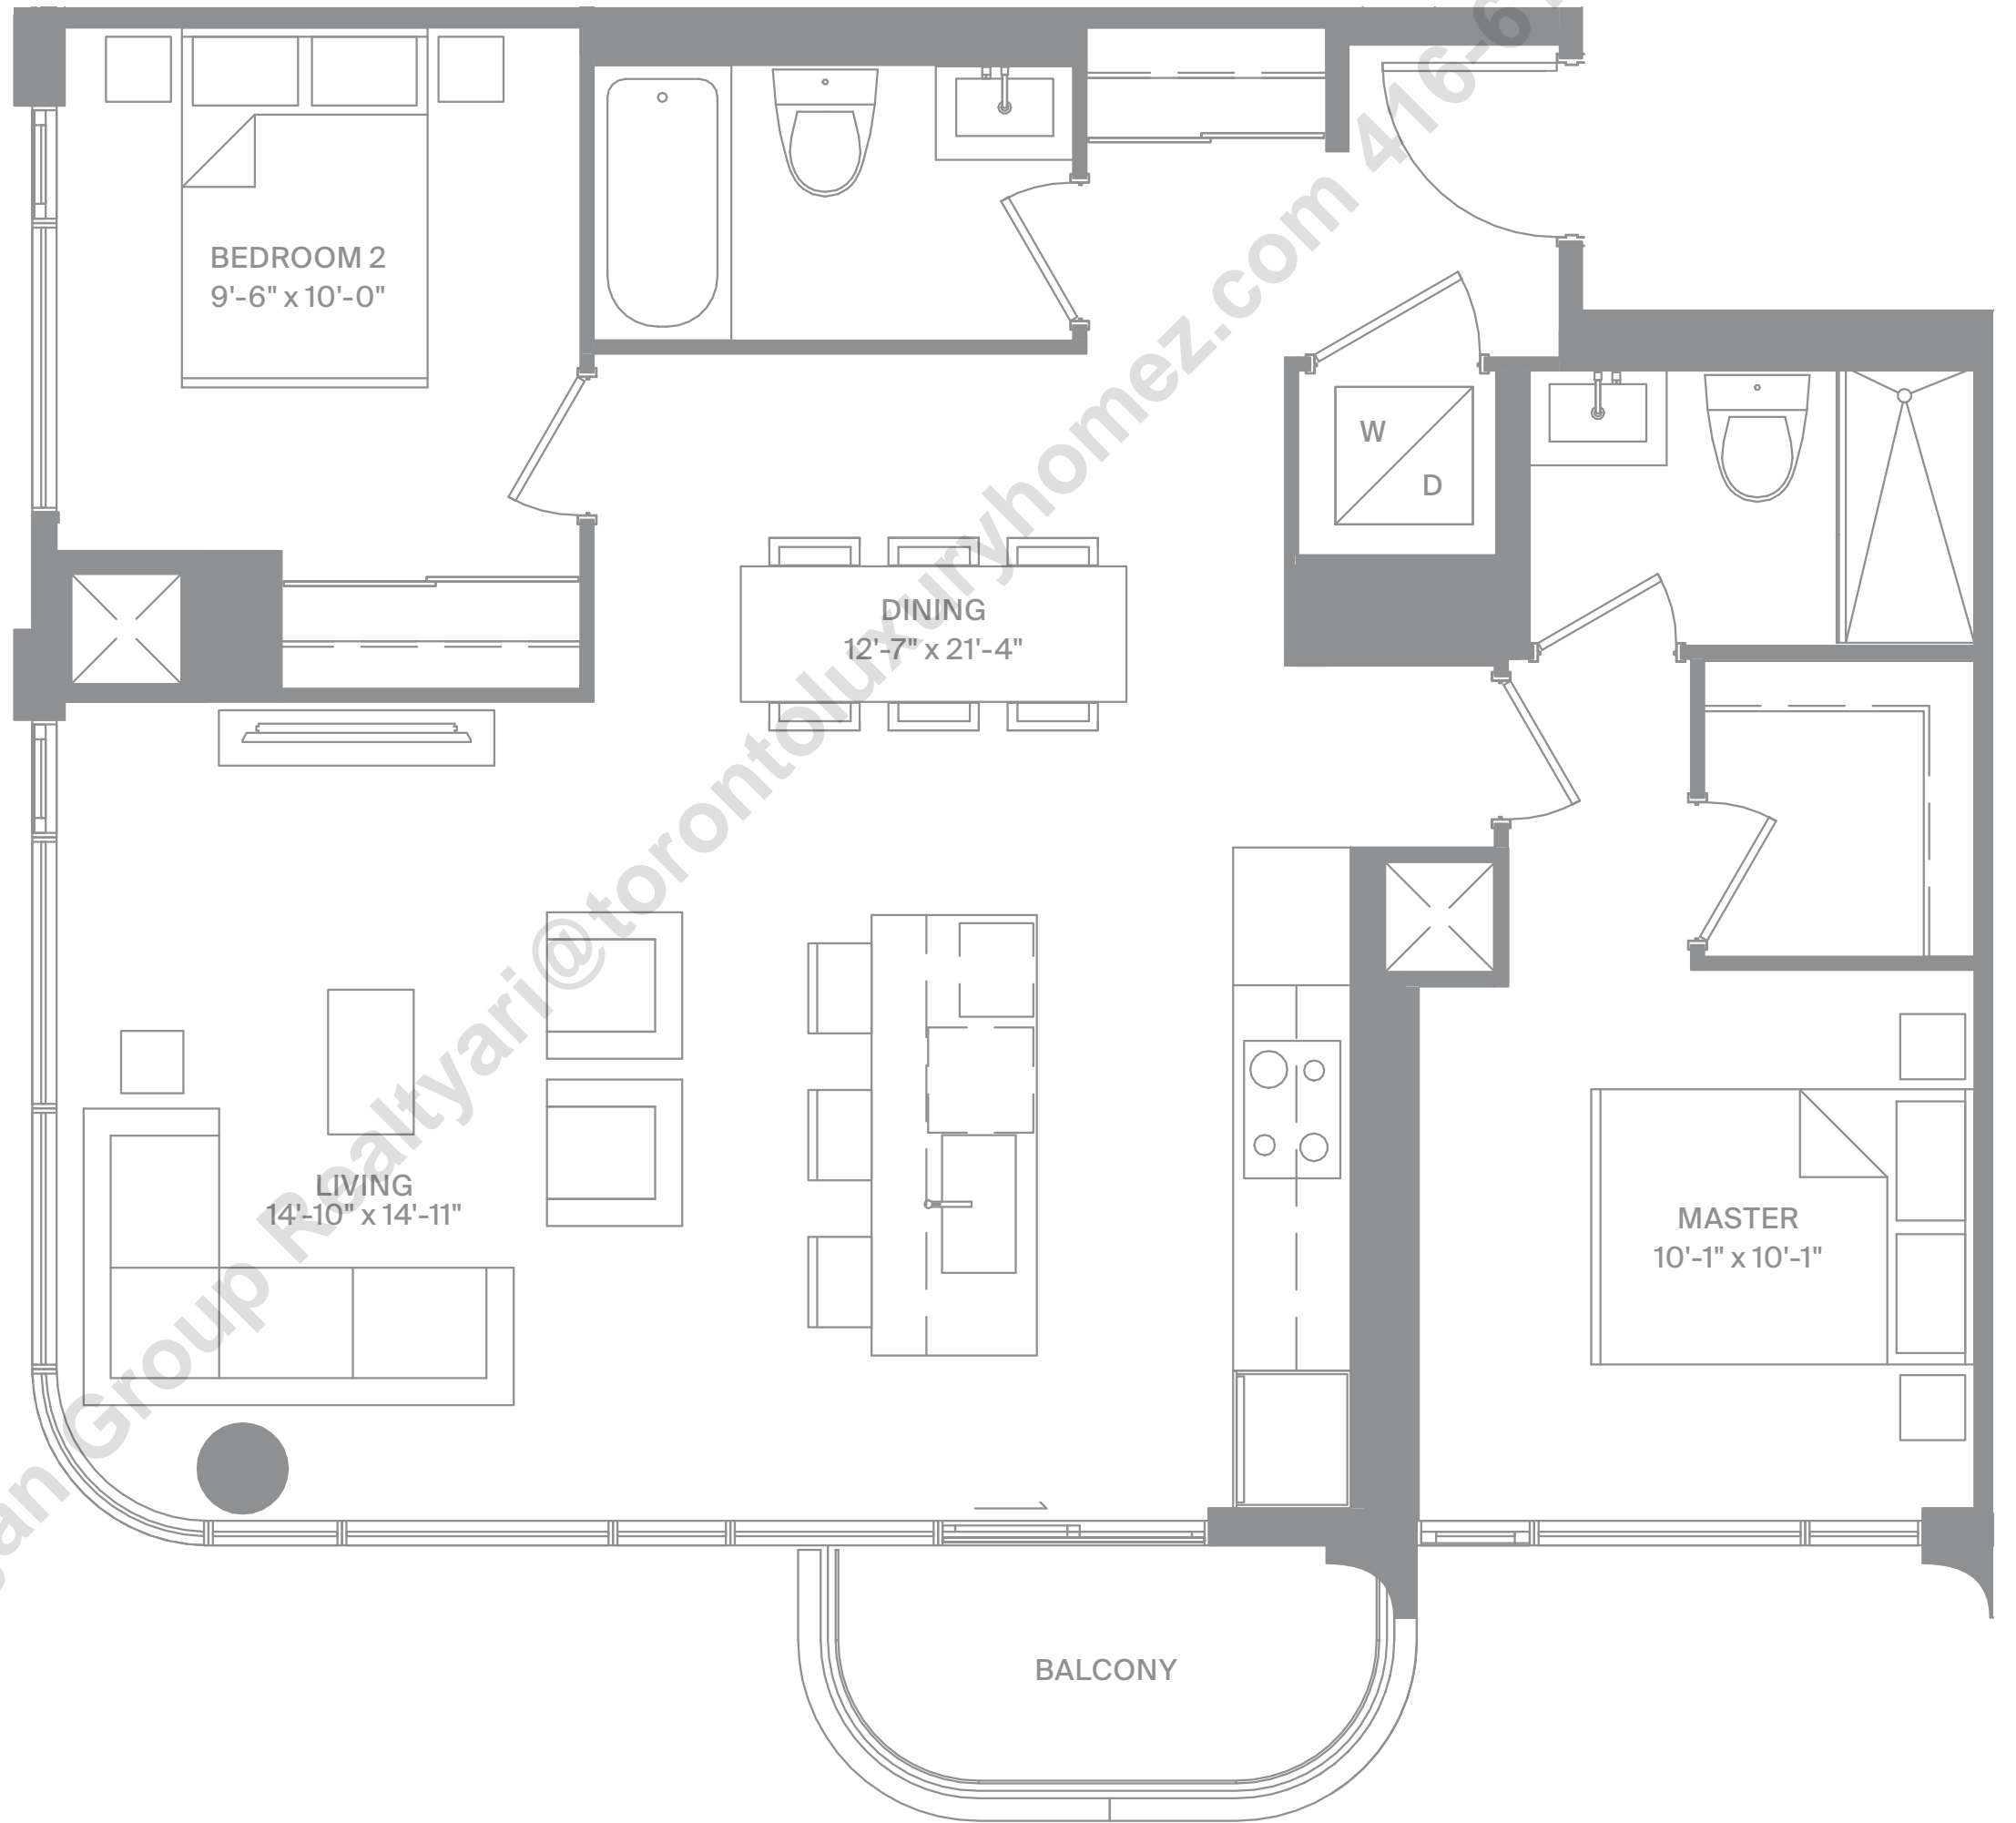

2 BEDROOMS

Interior 955 SF

Exterior 44 SF

Level 8