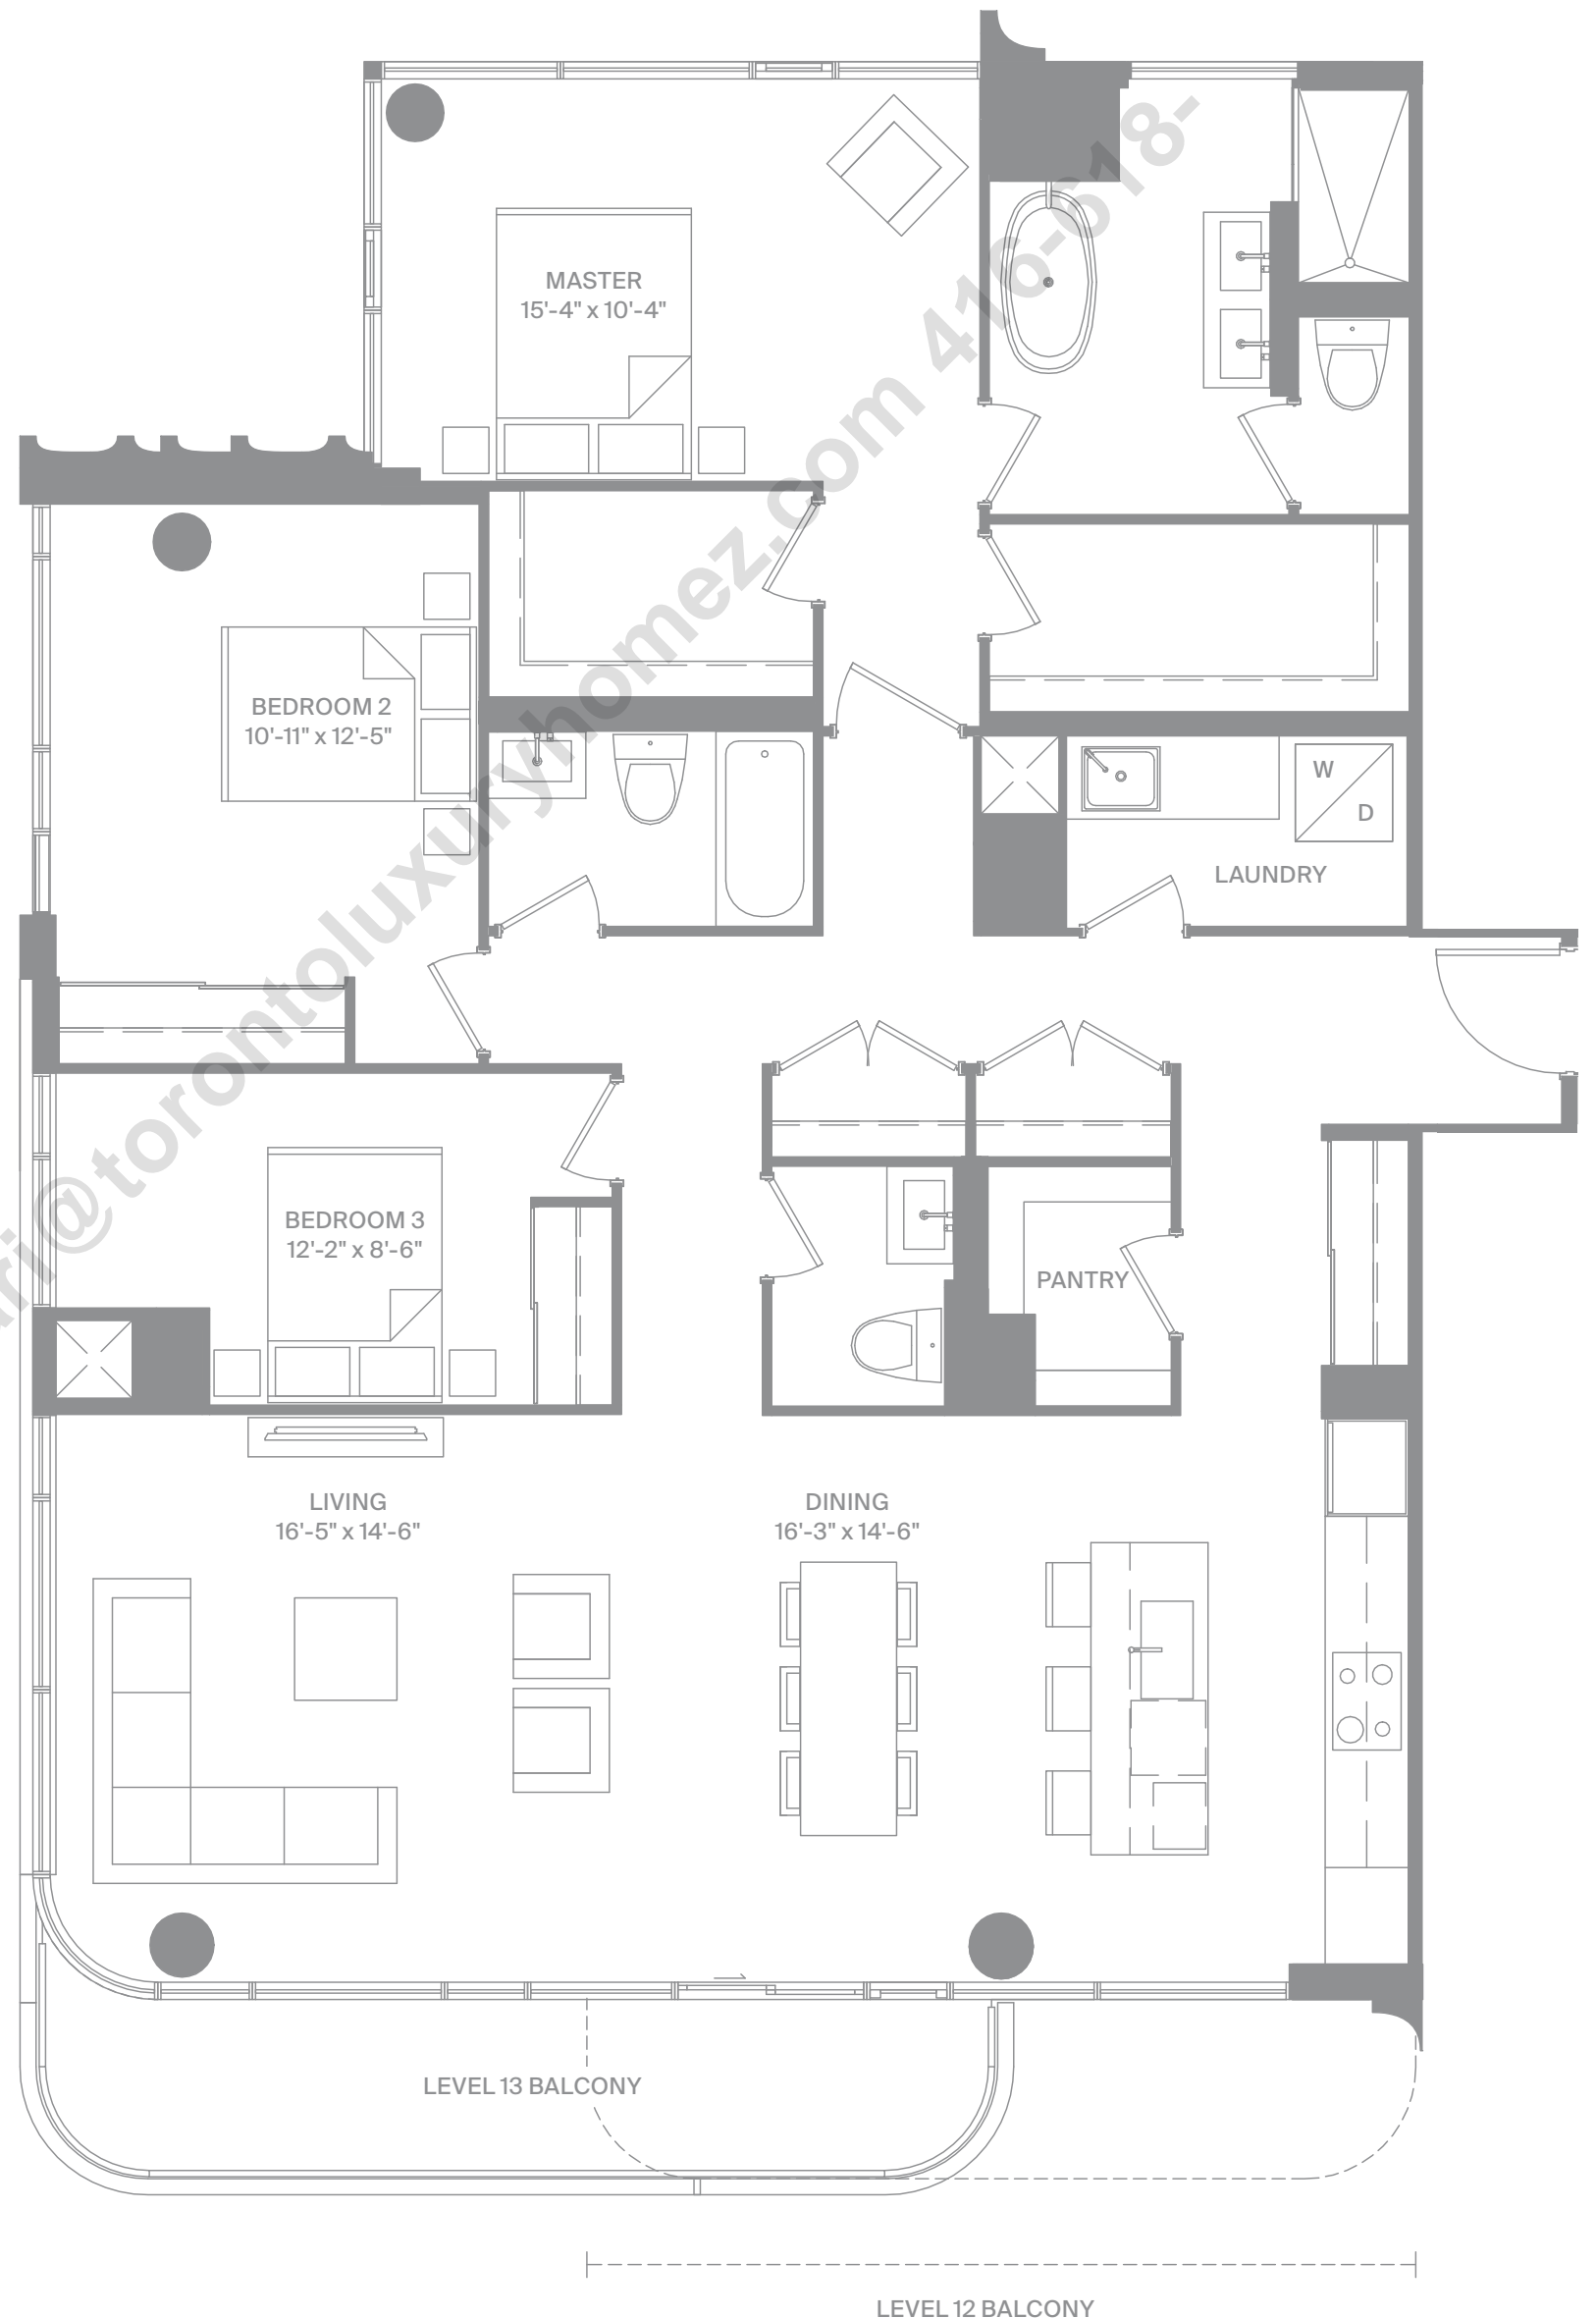

3 BEDROOMS

Interior 1705 SF

Exterior 95 SF F (Level 12)

112 SF (Level 13)