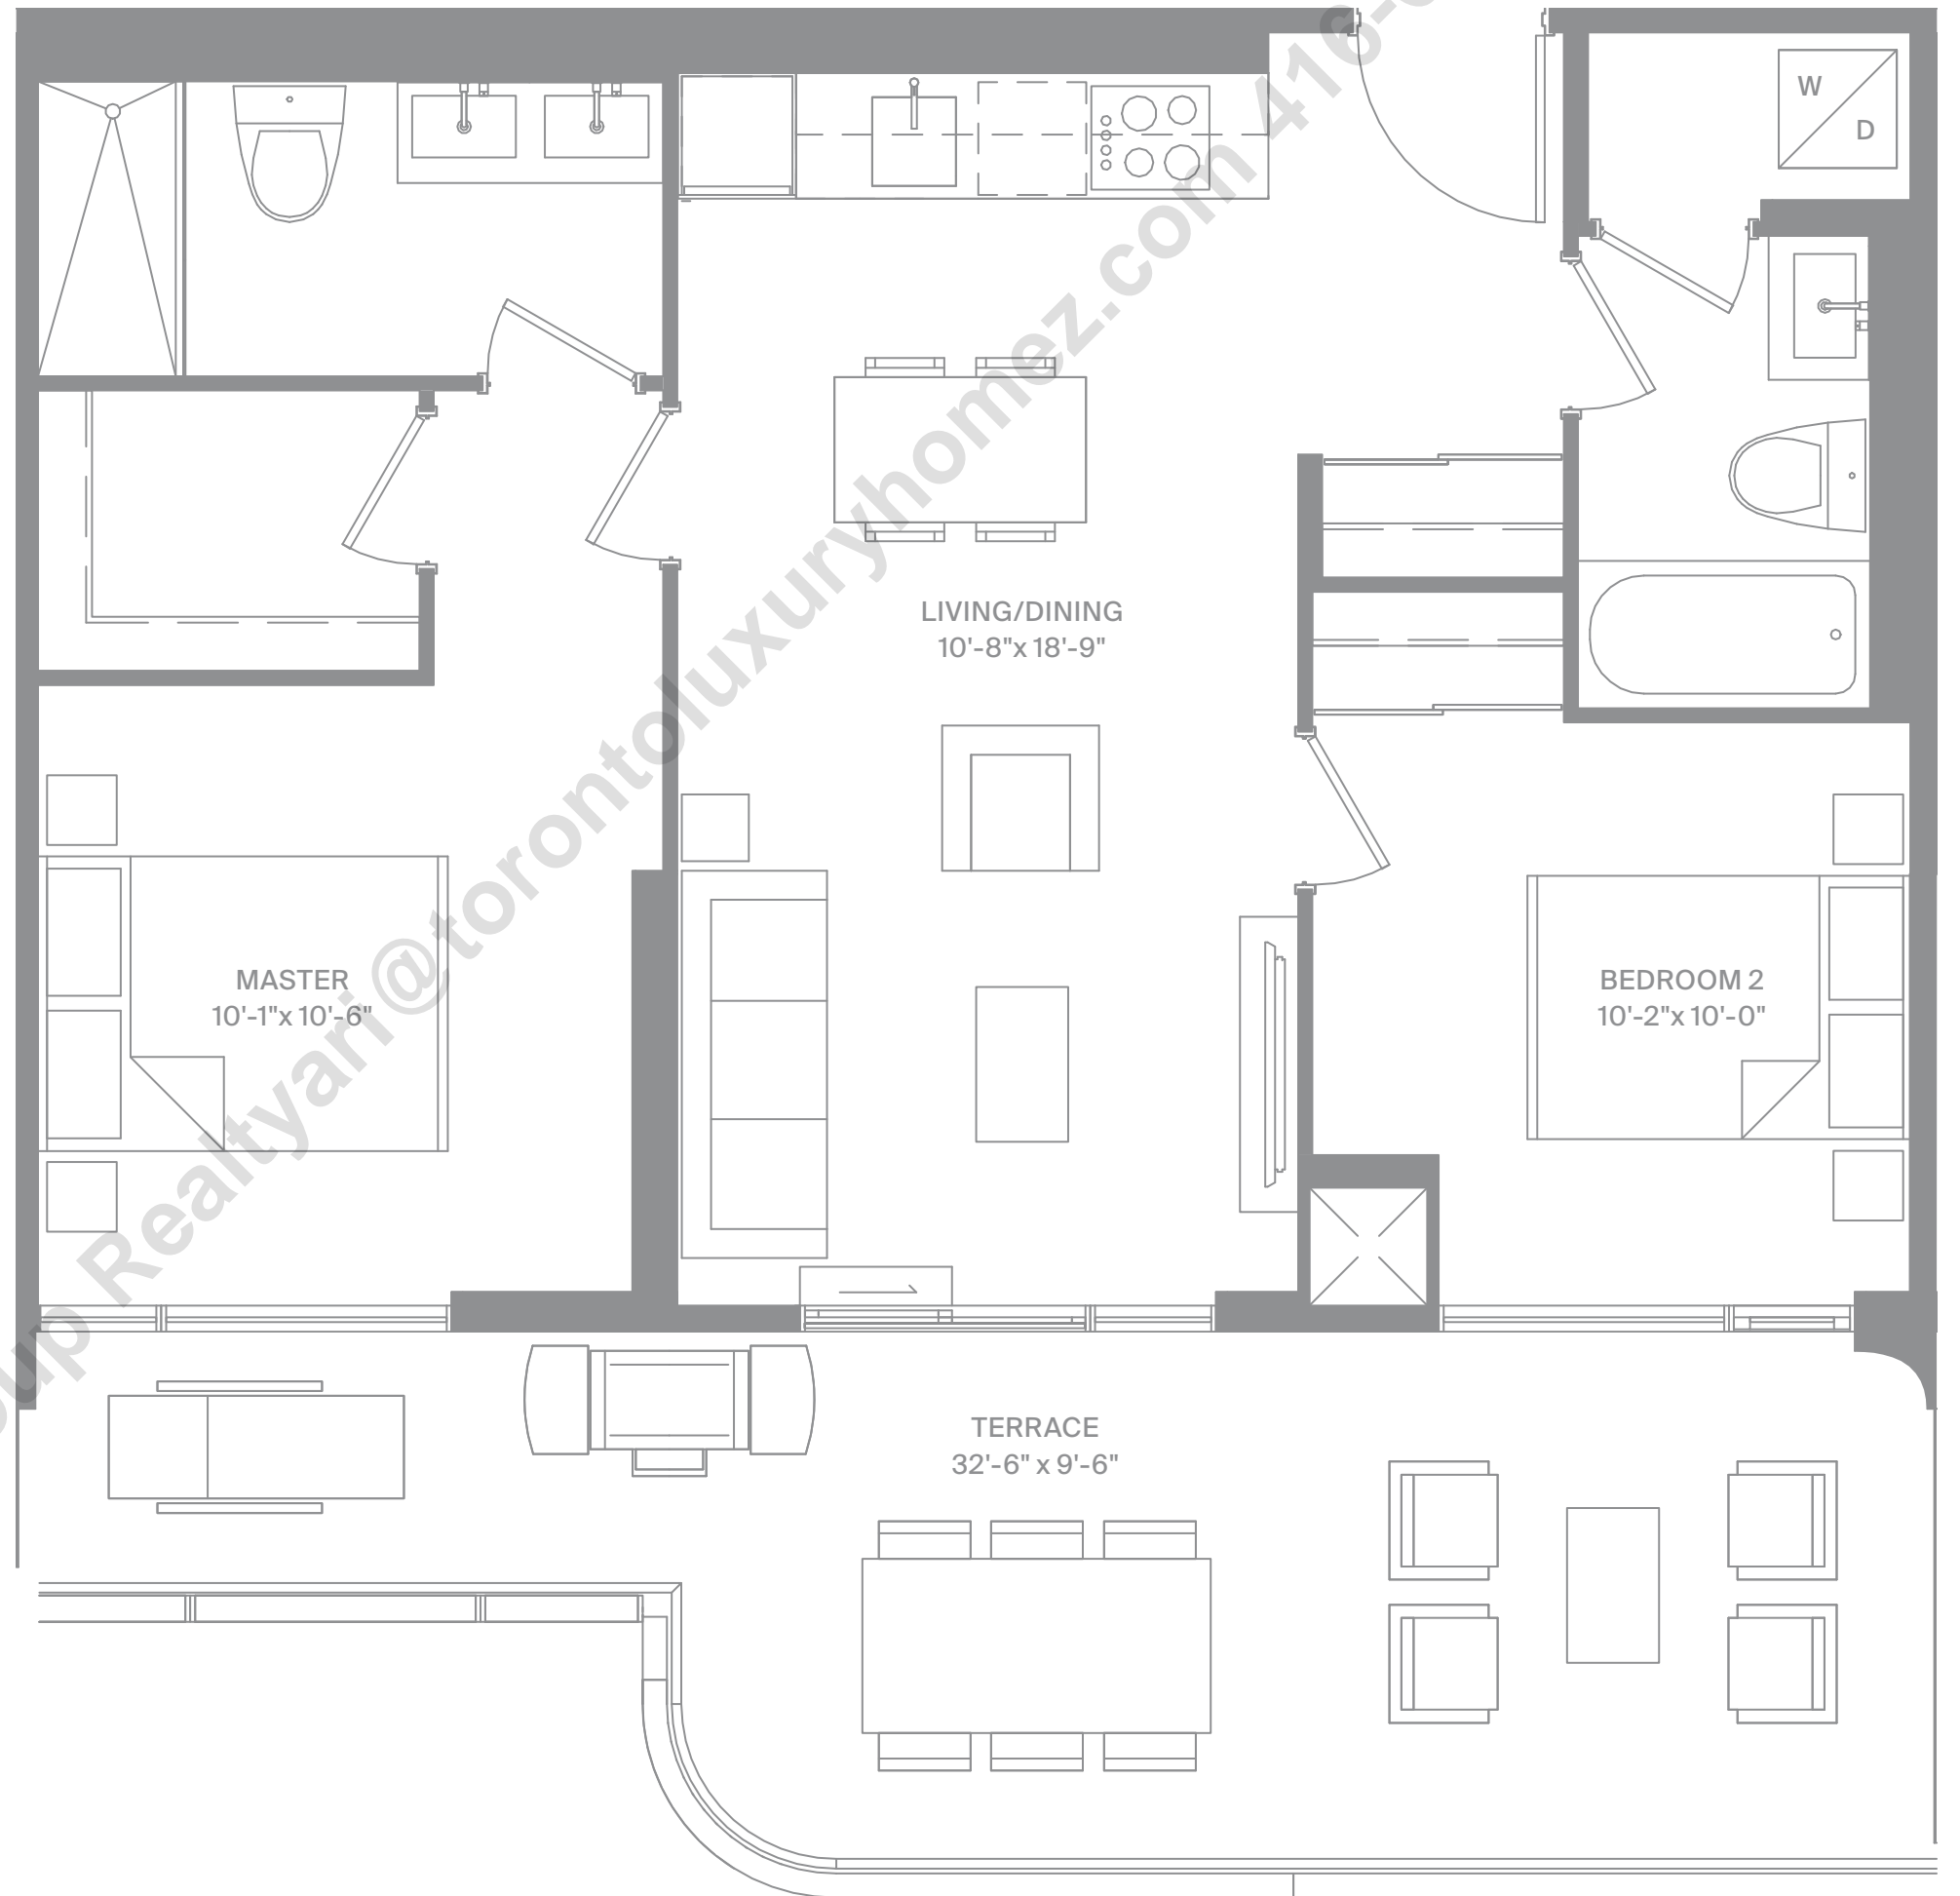

2 BEDROOMS

Interior 730 SF

Exterior 245 SF

Level 4

Ari Zadegan Group Realty
0188