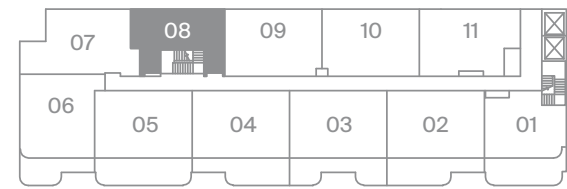

1 BEDROOM

Interior 535 SF
Exterior Juliet

Levels 4-7