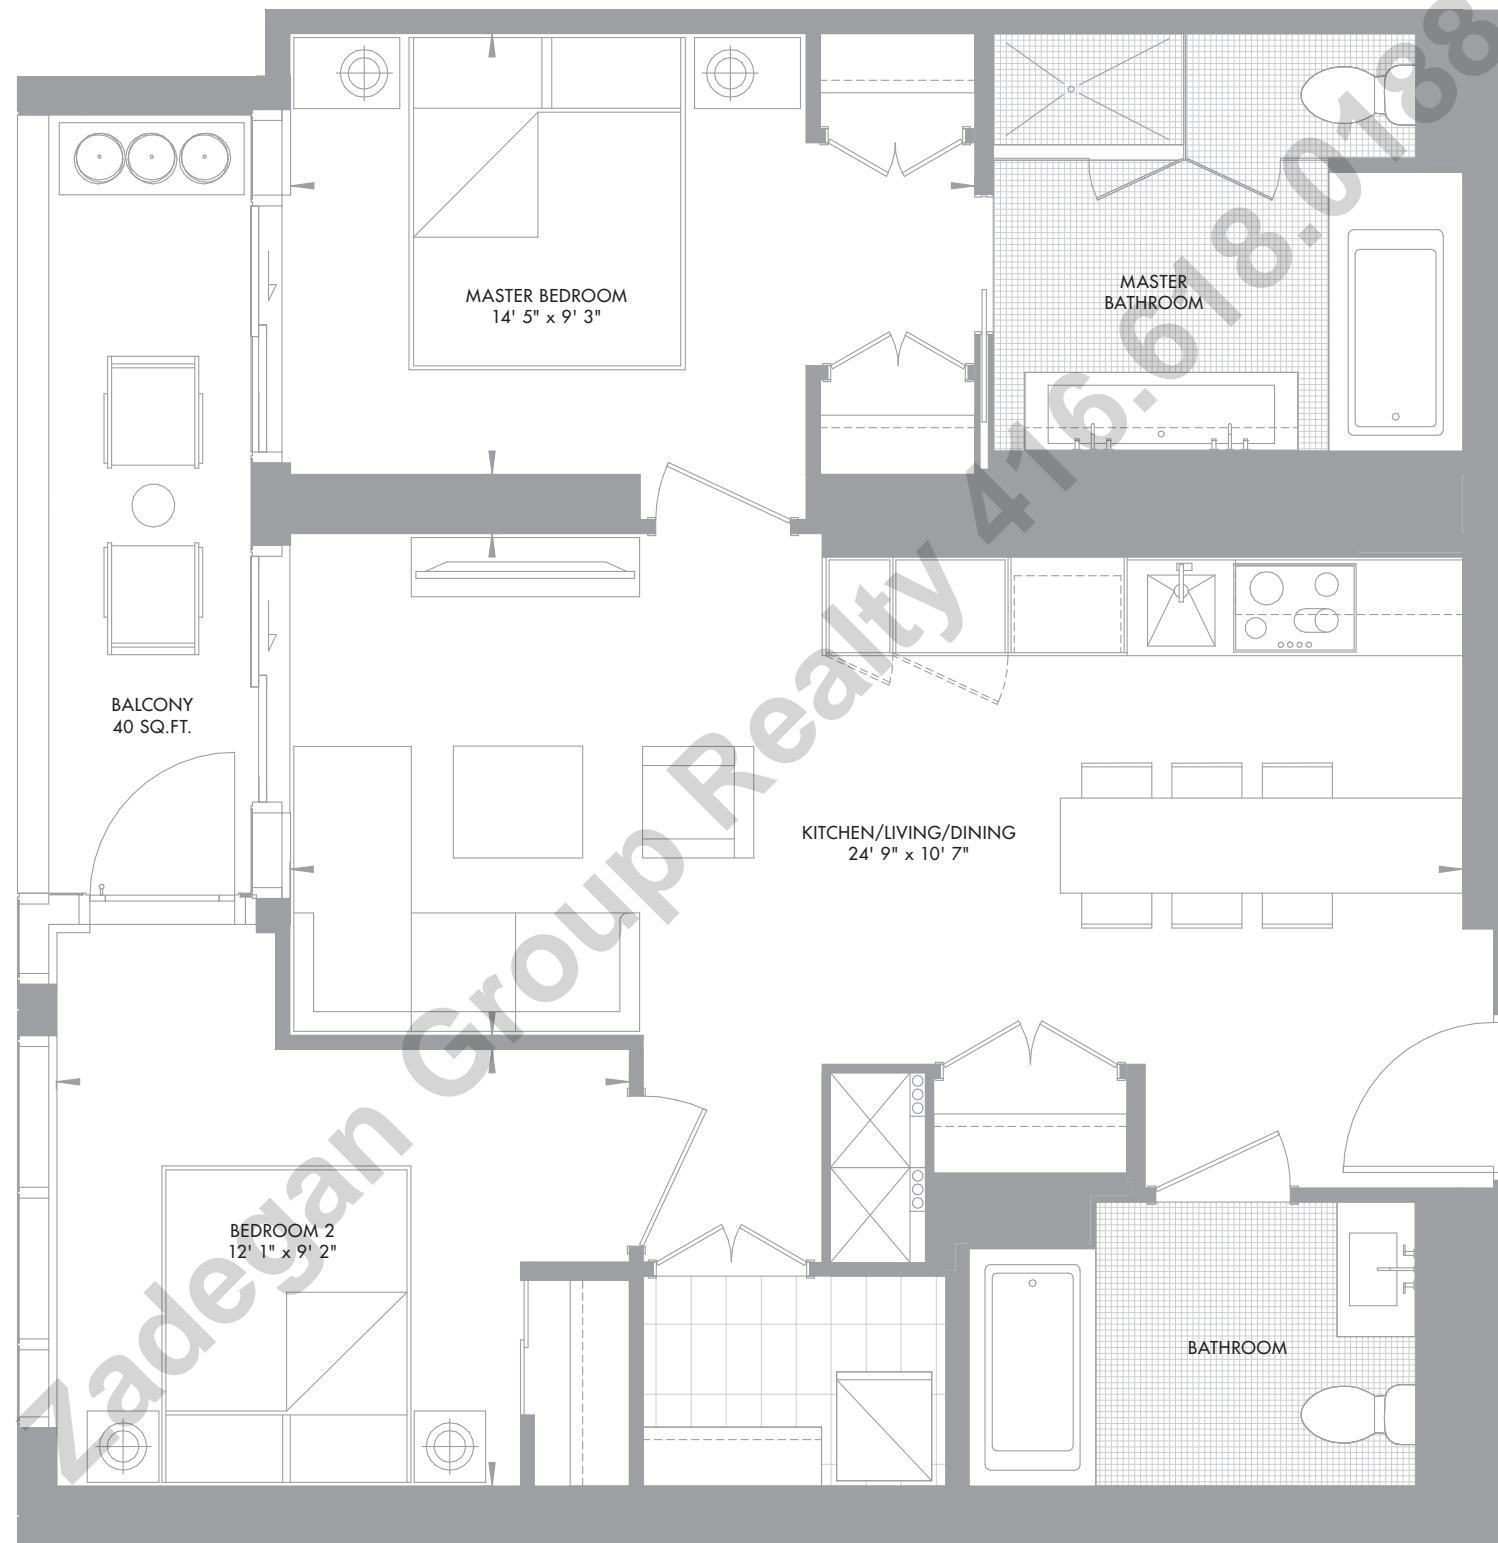

# 11YV PENTHOUSES

PH 01

2 BEDROOM + 2 BATHROOM 902 SQ.FT.

H

Zadegan Group Realty  
416.618.0188

## PH 01

2 BEDROOM + 2 BATHROOM  
902 SQ.FT.

PENTHOUSE UNIT 01  
FLOOR 61-62

RIO CAN  
LIVING

METROPIA

All areas and stated room dimensions are approximate. Floor area measured in accordance with Tarion requirements. Actual living area will vary from floor area stated. All illustrations are artist's concept. E. & O.E.