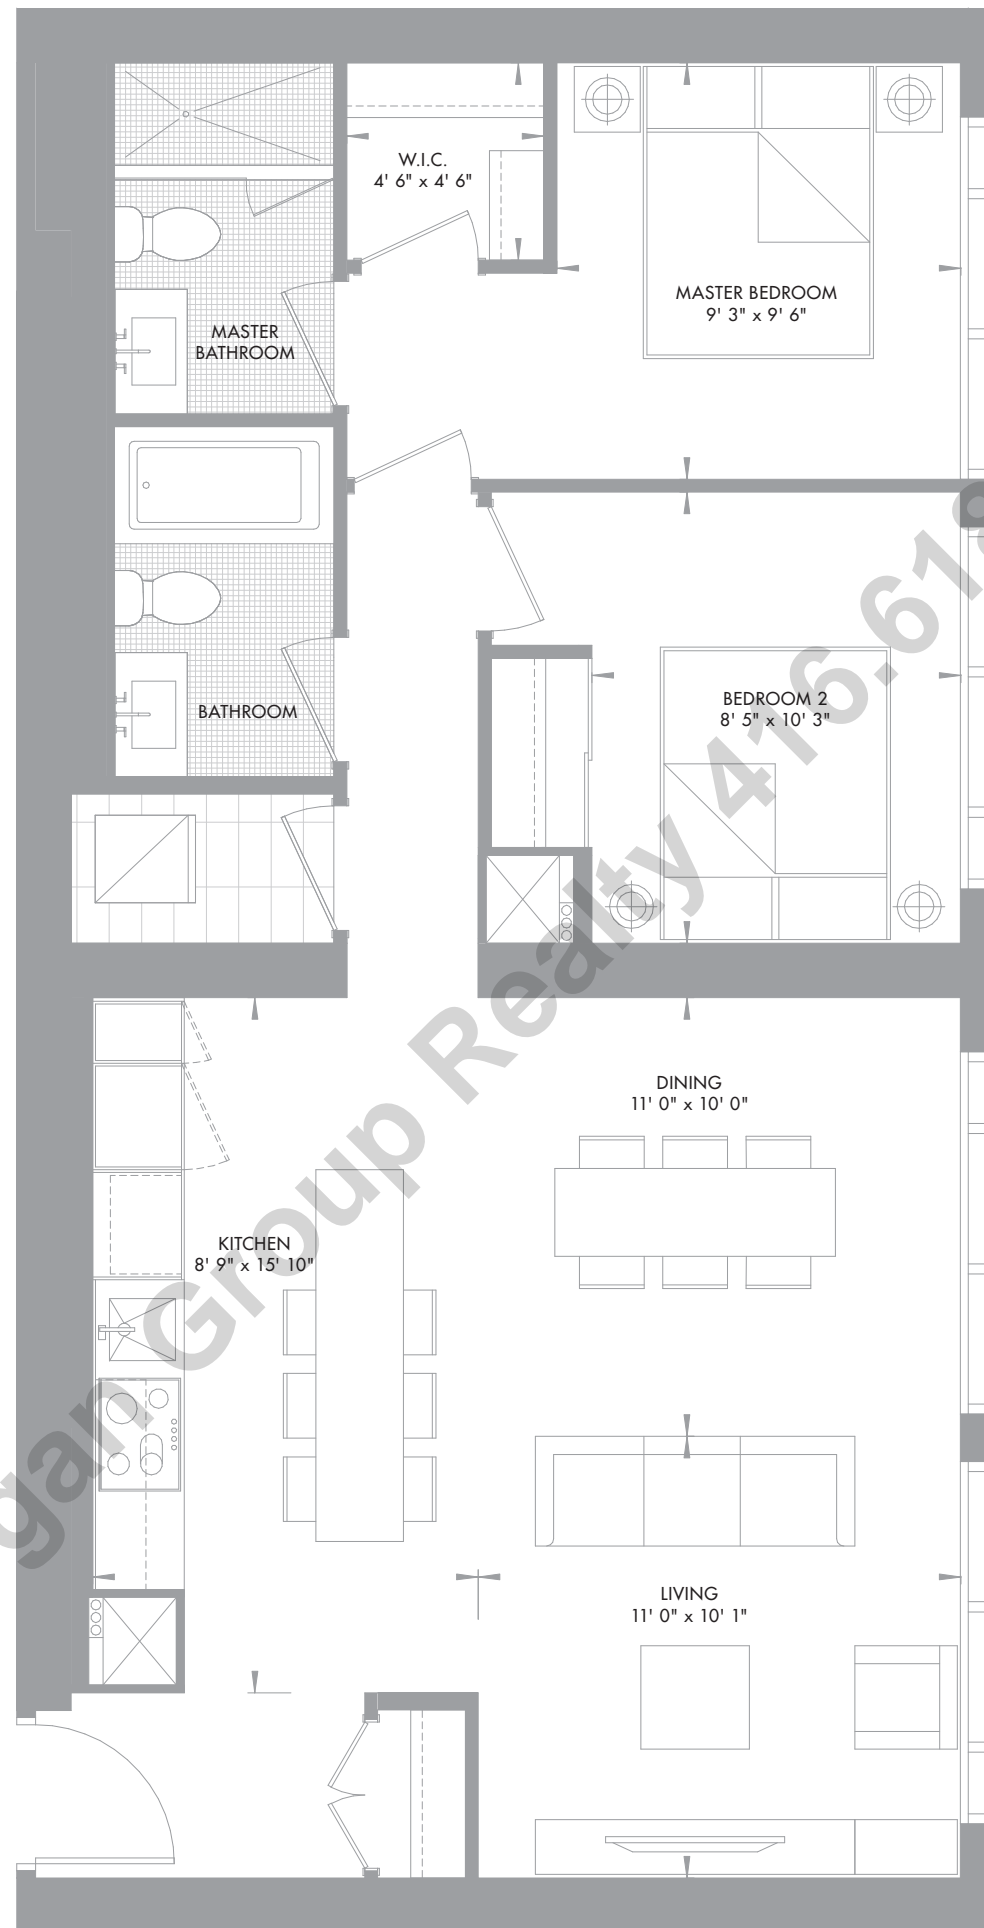

11YV PENTHOUSES

PH 05

2 BEDROOM + 2 BATHROOM
954 SQ.FT.

RIO CAN
LIVING

METROPIA