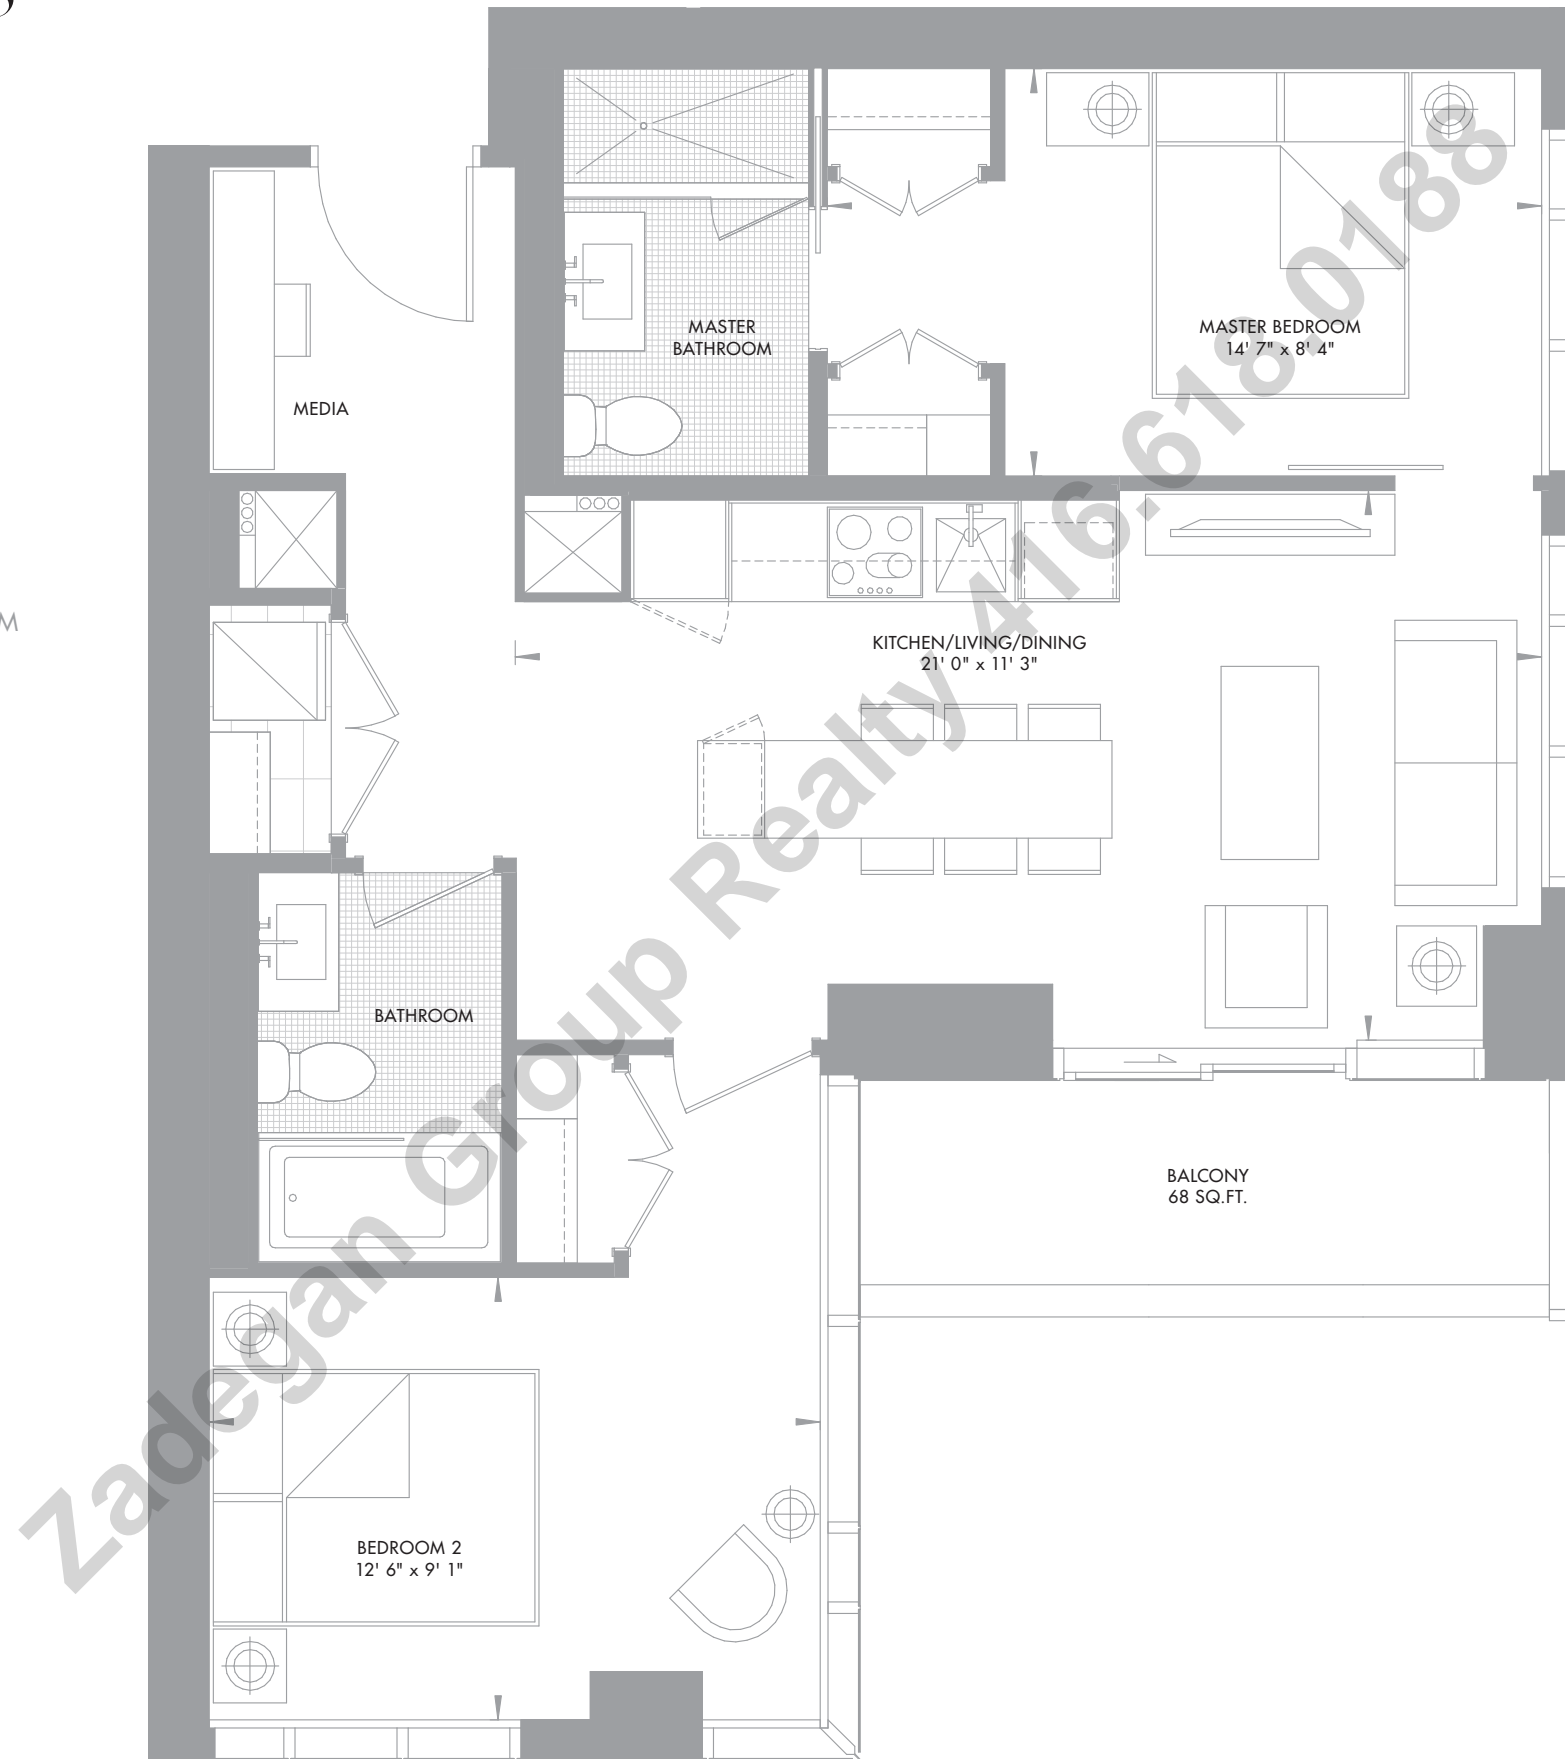

11YV PENTHOUSES

PH 06

2 BEDROOM + MEDIA + 2 BATHROOM
792 SQ.FT.

PENTHOUSE UNIT 06
FLOOR 61-62

RIO CAN
LIVING

METROPIA

All areas and stated room dimensions are approximate. Floor area measured in accordance with Tarion requirements. Actual living area will vary from floor area stated. All illustrations are artist's concept. E. & O.E.