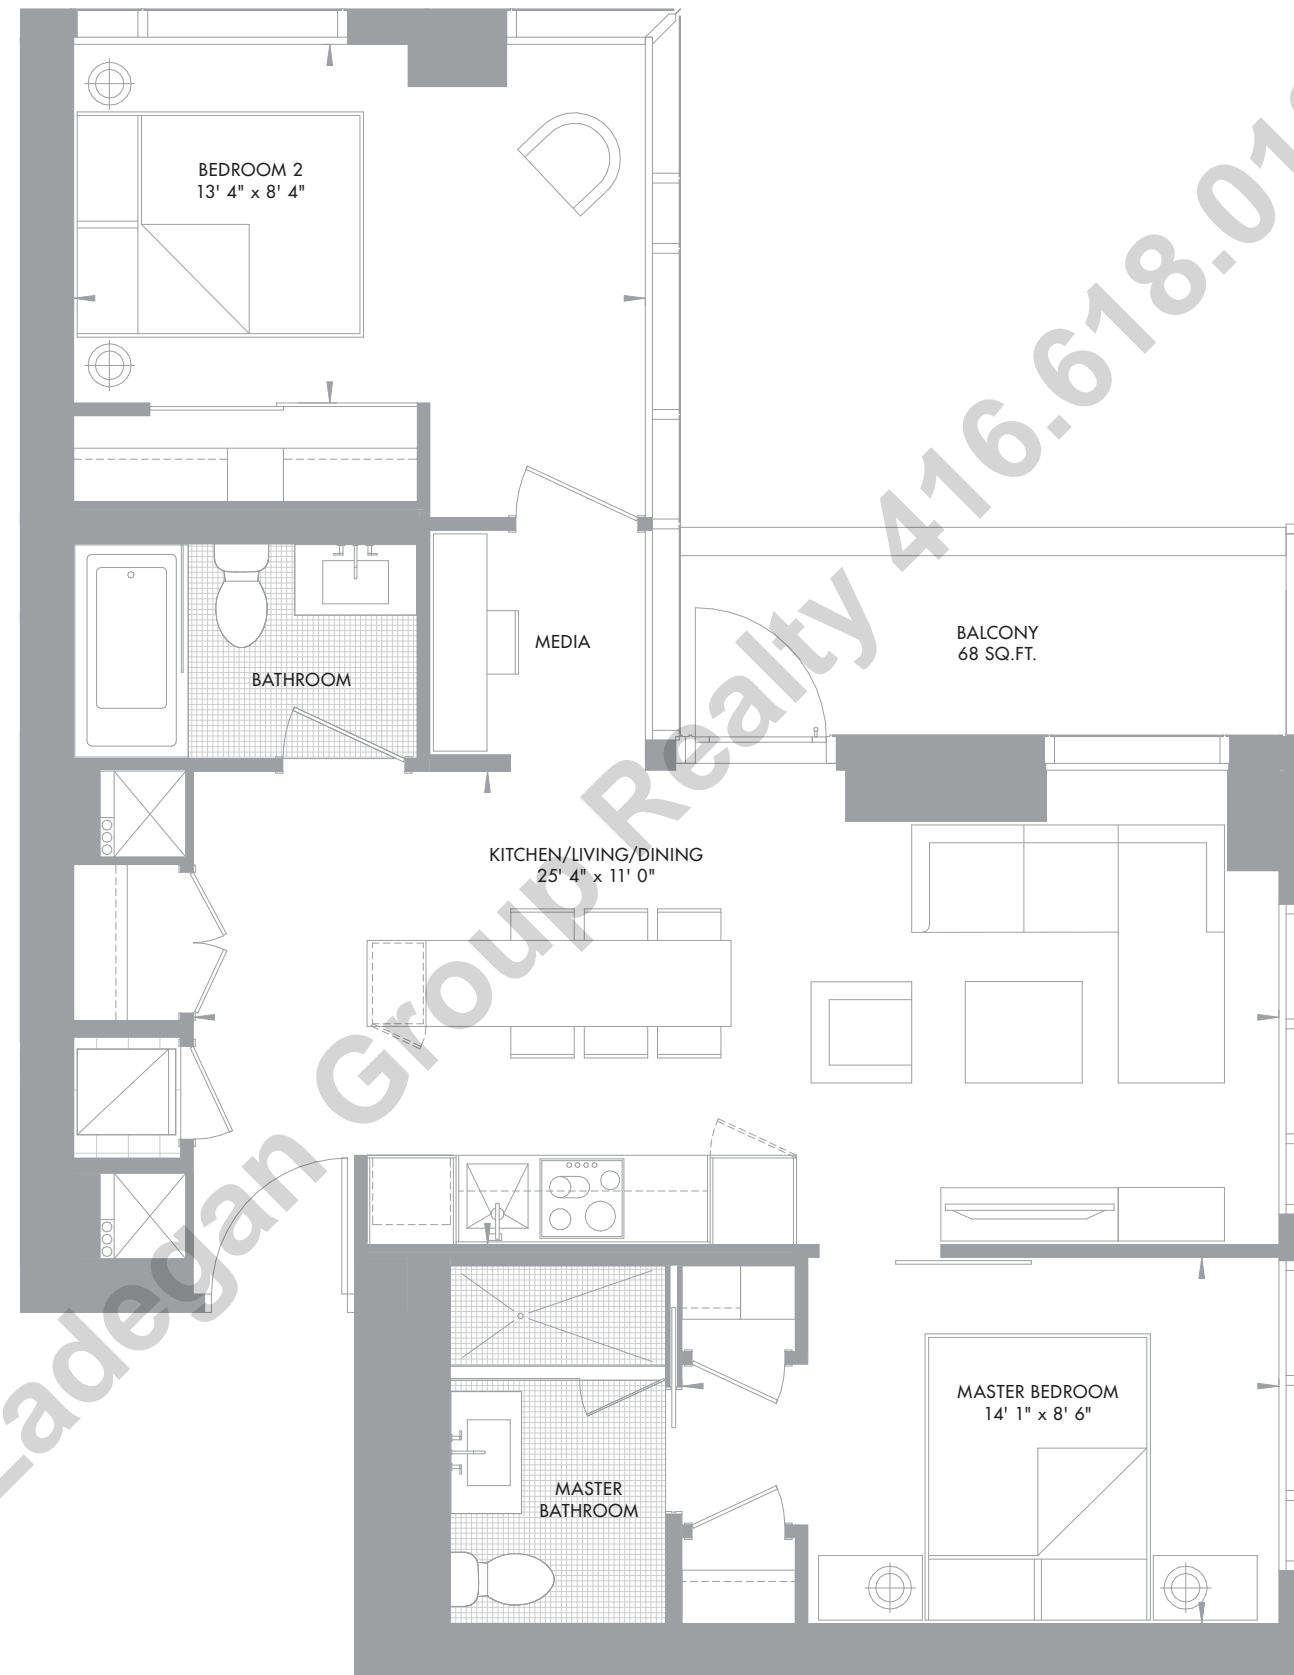

11YV PENTHOUSES

PH 04

2 BEDROOM + MEDIA + 2 BATHROOM
823 SQ.FT.

RIO CAN
LIVING

METROPIA