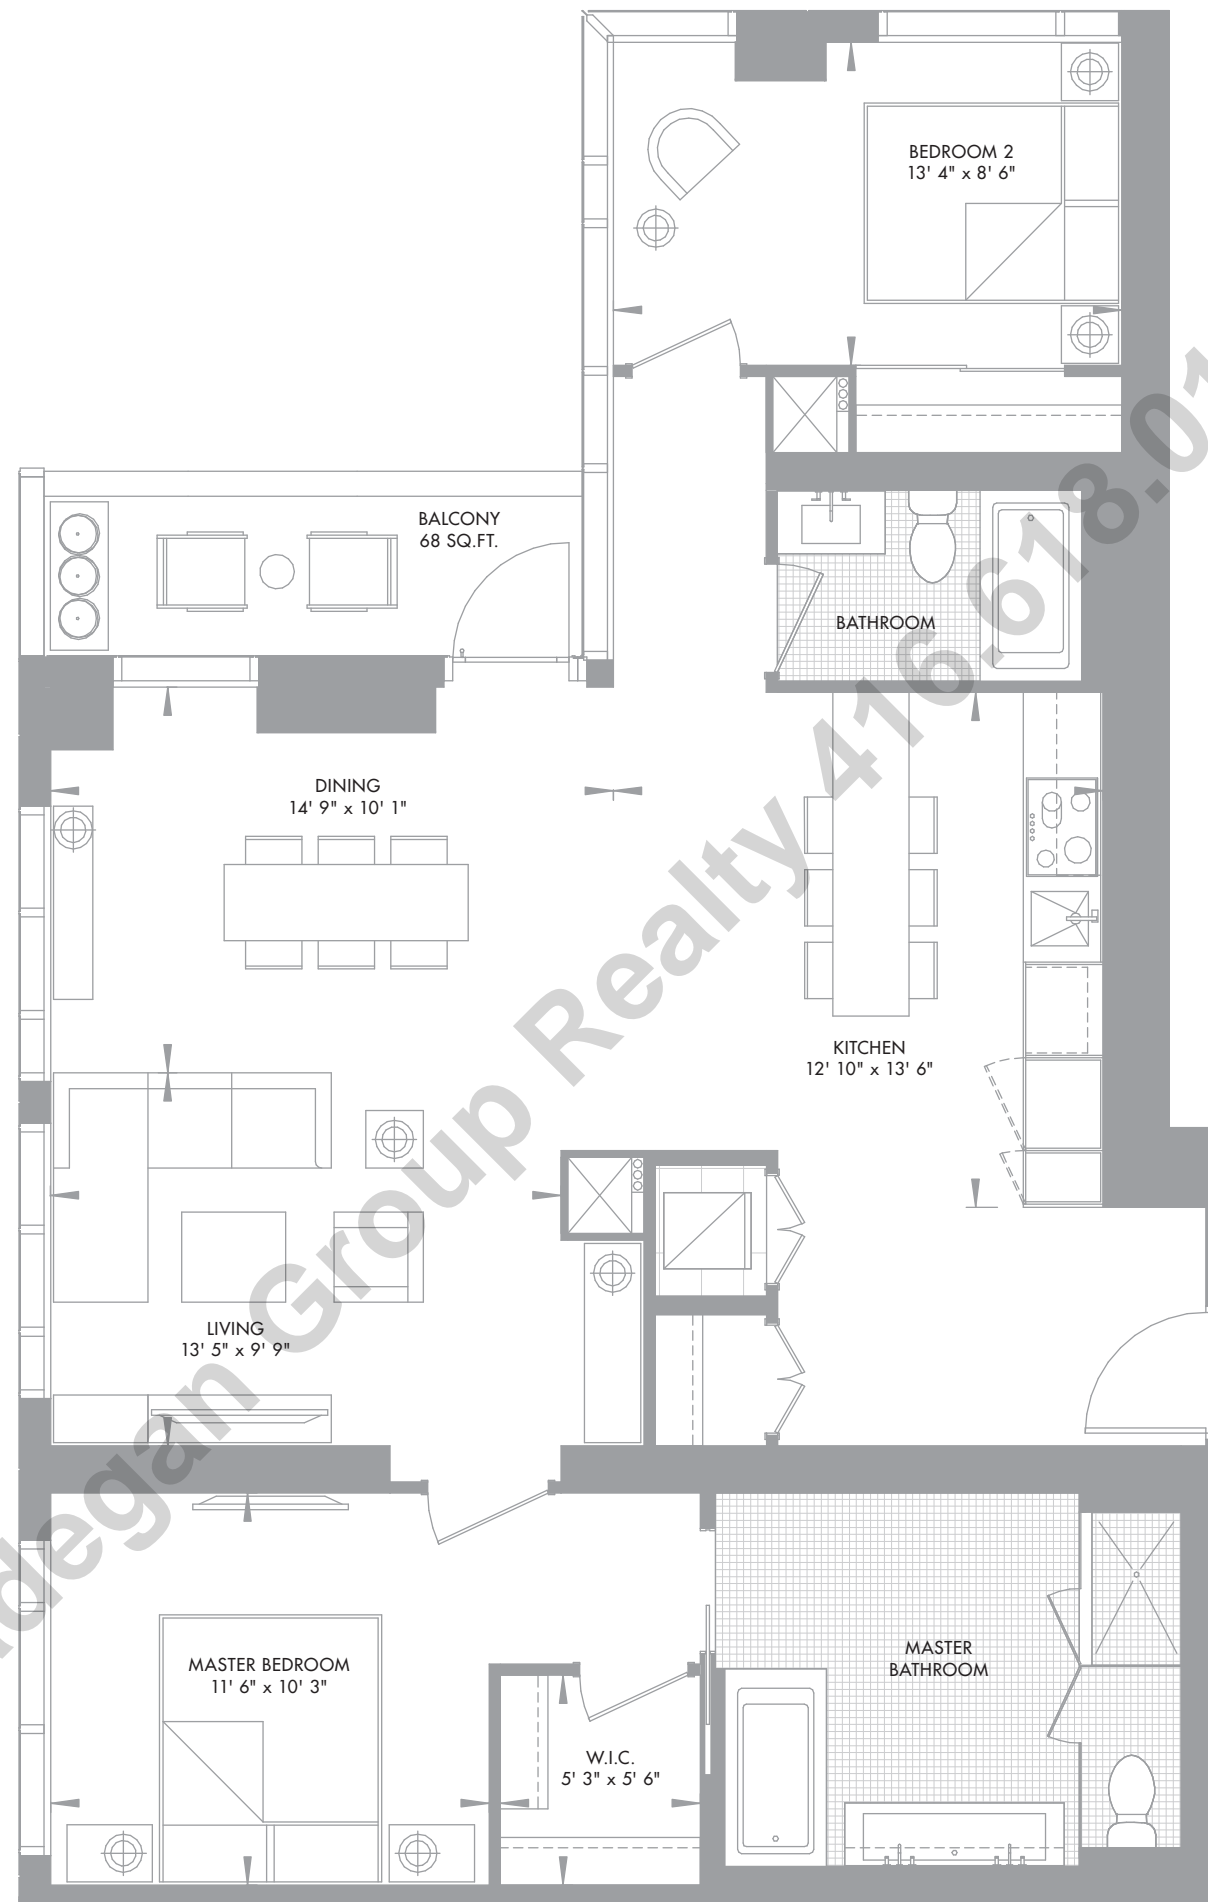

## PH 01

2 BEDROOM + 2 BATHROOM  
902 SQ.FT.

PENTHOUSE UNIT 01  
FLOOR 61-62

RIO CAN  
LIVING

METROPIA

All areas and stated room dimensions are approximate. Floor area measured in accordance with Tarion requirements. Actual living area will vary from floor area stated. All illustrations are artist's concept. E. & O.E.

# 11YV PENTHOUSES

PH 02

2 BEDROOM + 2 BATHROOM 1,263 SQ.FT.

H

Zadegan Group Realty  
416.618.0188

## PH 02

2 BEDROOM + 2 BATHROOM  
1,263 SQ. FT.

Zadegan Group Realty 416-678-0188

PENTHOUSE UNIT 02  
FLOOR 61-62

RIO CAN  
LIVING

METROPIA

CAPITAL  
DEVELOPMENTS

All areas and stated room dimensions are approximate. Floor area measured in accordance with Tarion requirements. Actual living area will vary from floor area stated. All illustrations are artist's concept. E. & O.E.