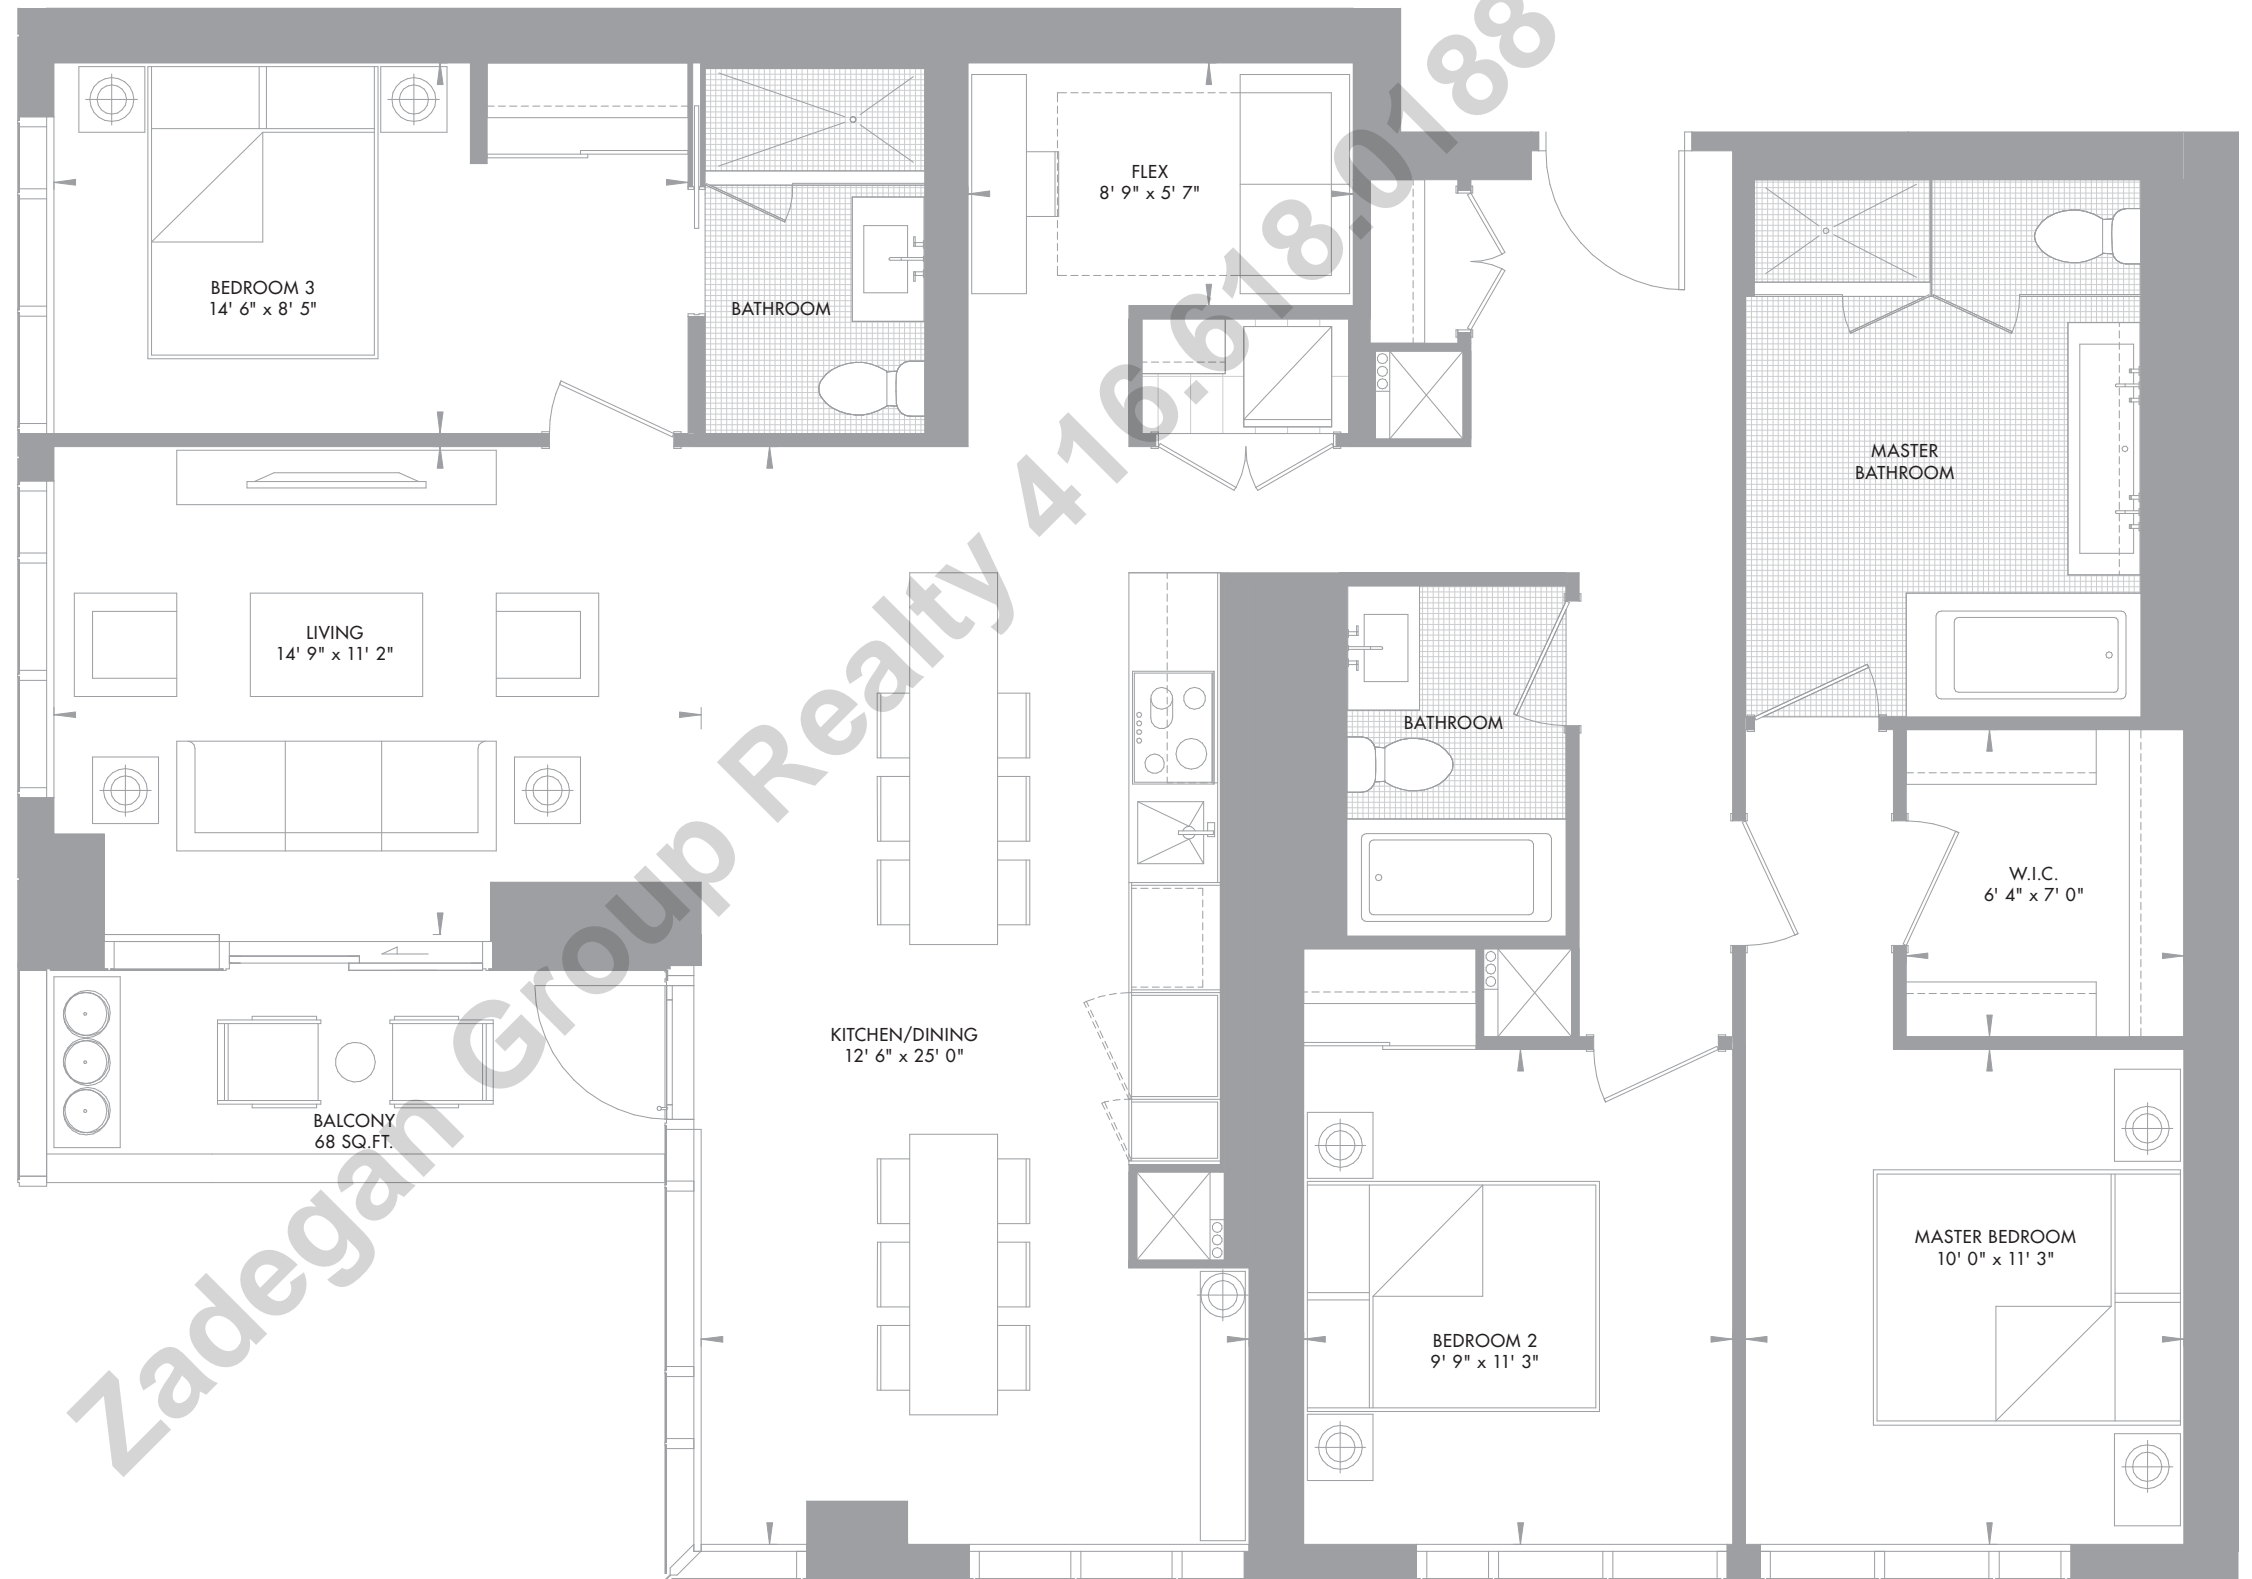

11YV PENTHOUSES

PH 07

3 BEDROOM + FLEX
+ 3 BATHROOM
1,517 SQ. FT.