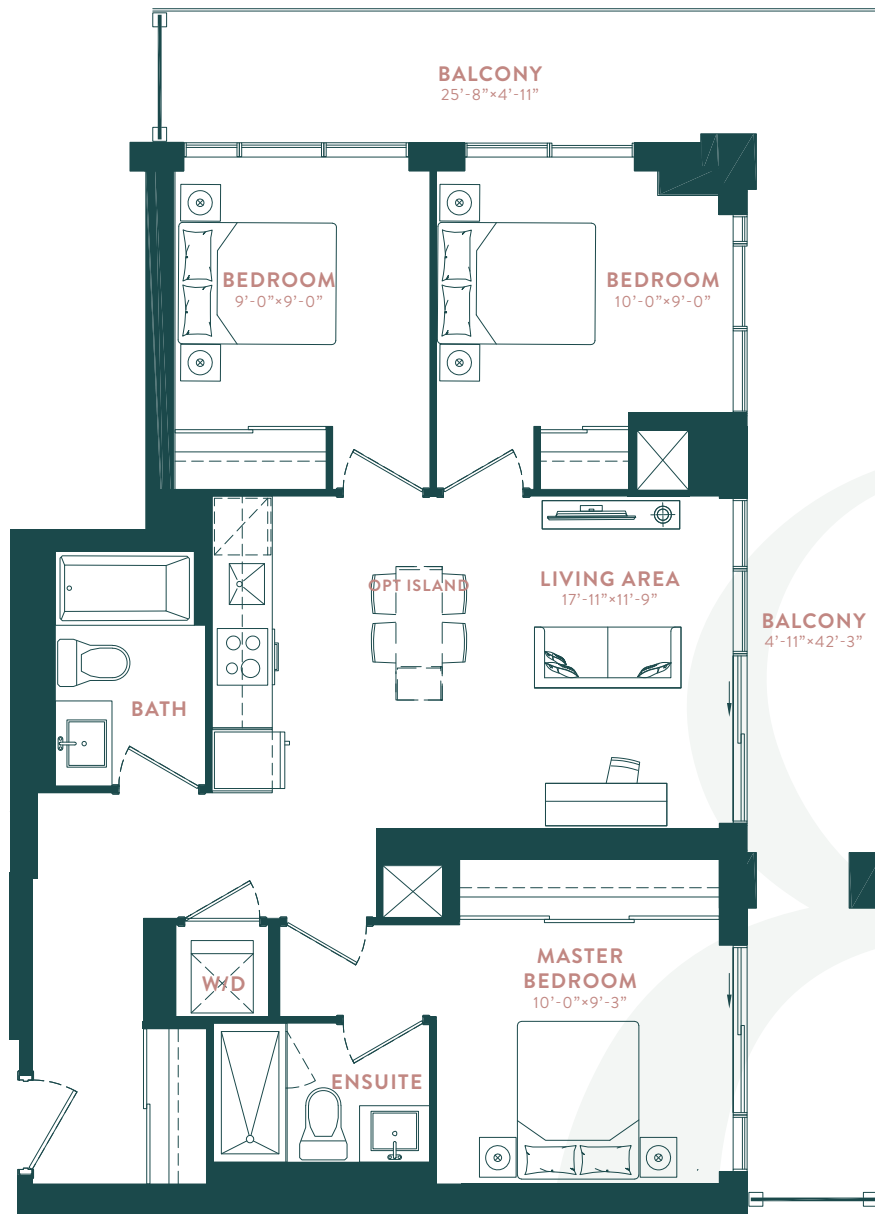

INTERIOR: 905 SQ. FT. | OUTDOOR: 310 SQ.FT. | TOTAL: 1215 SQ.FT.

6<sup>TH</sup> - 9<sup>TH</sup> FLOOR