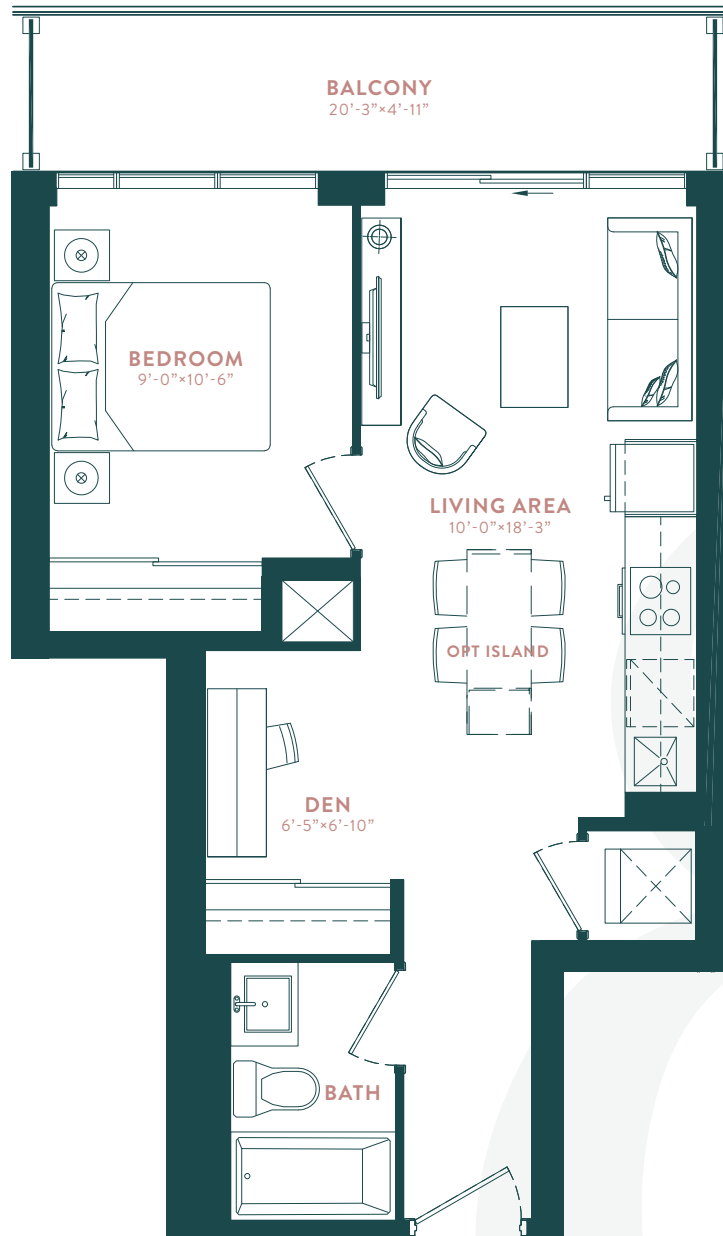

DON VALLEY (1G+D)

1 BEDROOM + DEN

INTERIOR: 532 SQ. FT. | OUTDOOR: 100 SQ.FT. | TOTAL: 632 SQ.FT.

TYPICAL FLOOR