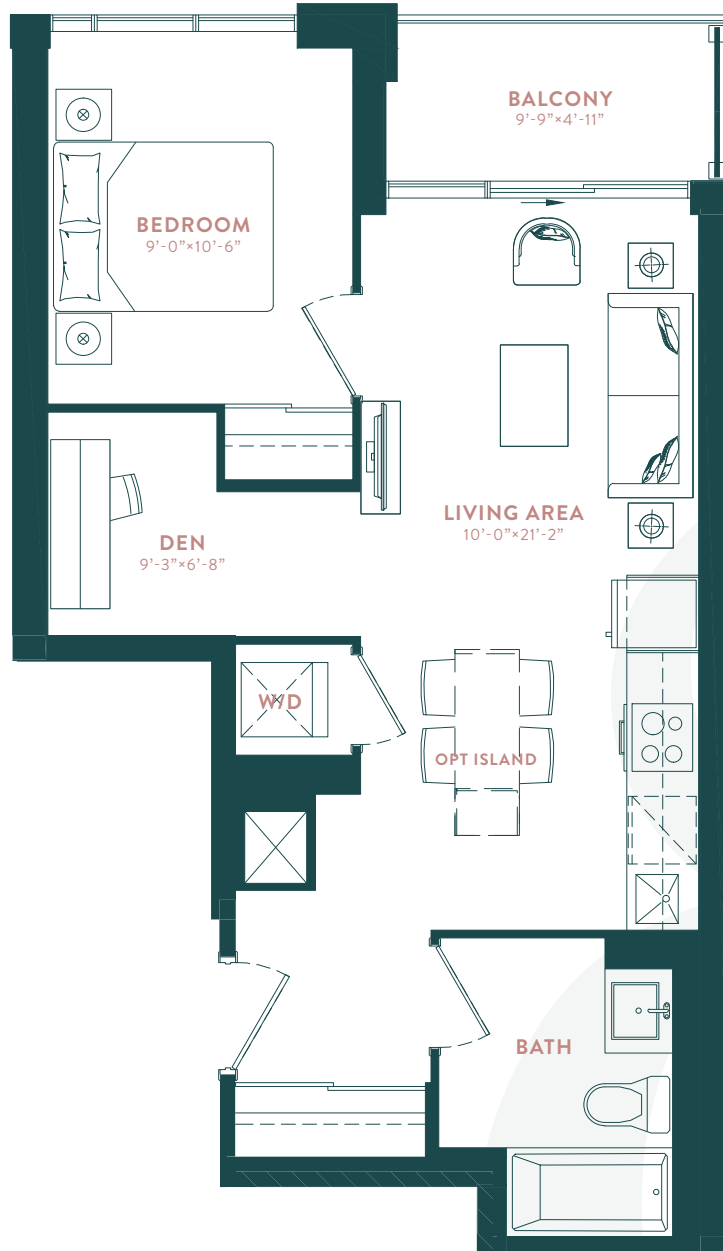

CORKTOWN (1P+D)

1 BEDROOM + DEN

SUITE: 590 SQ. FT. | OUTDOOR: 48 SQ.FT. | TOTAL: 638 SQ.FT.

TYPICAL FLOOR