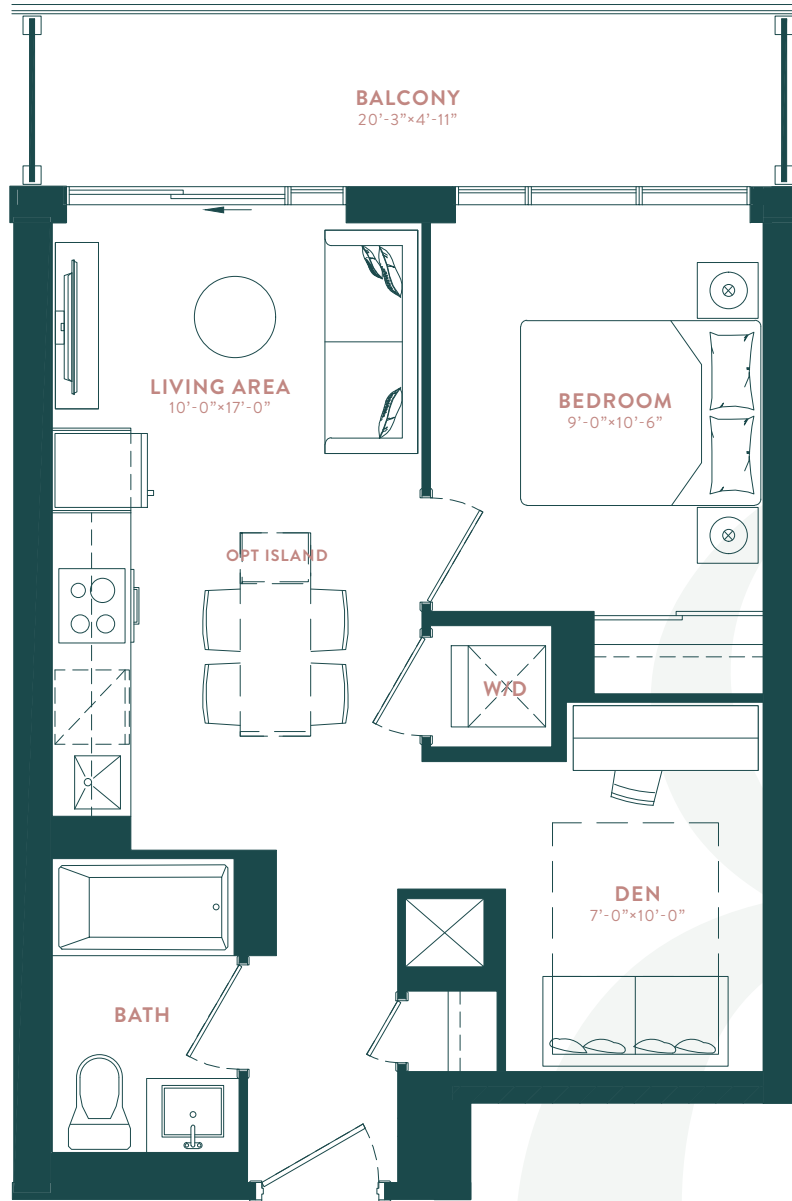

BREWERY (1H + D)

1 BEDROOM + DEN

SUITE: 542 SQ. FT. | OUTDOOR: 100 SQ.FT. | TOTAL: 642 SQ.FT.

TYPICAL FLOOR